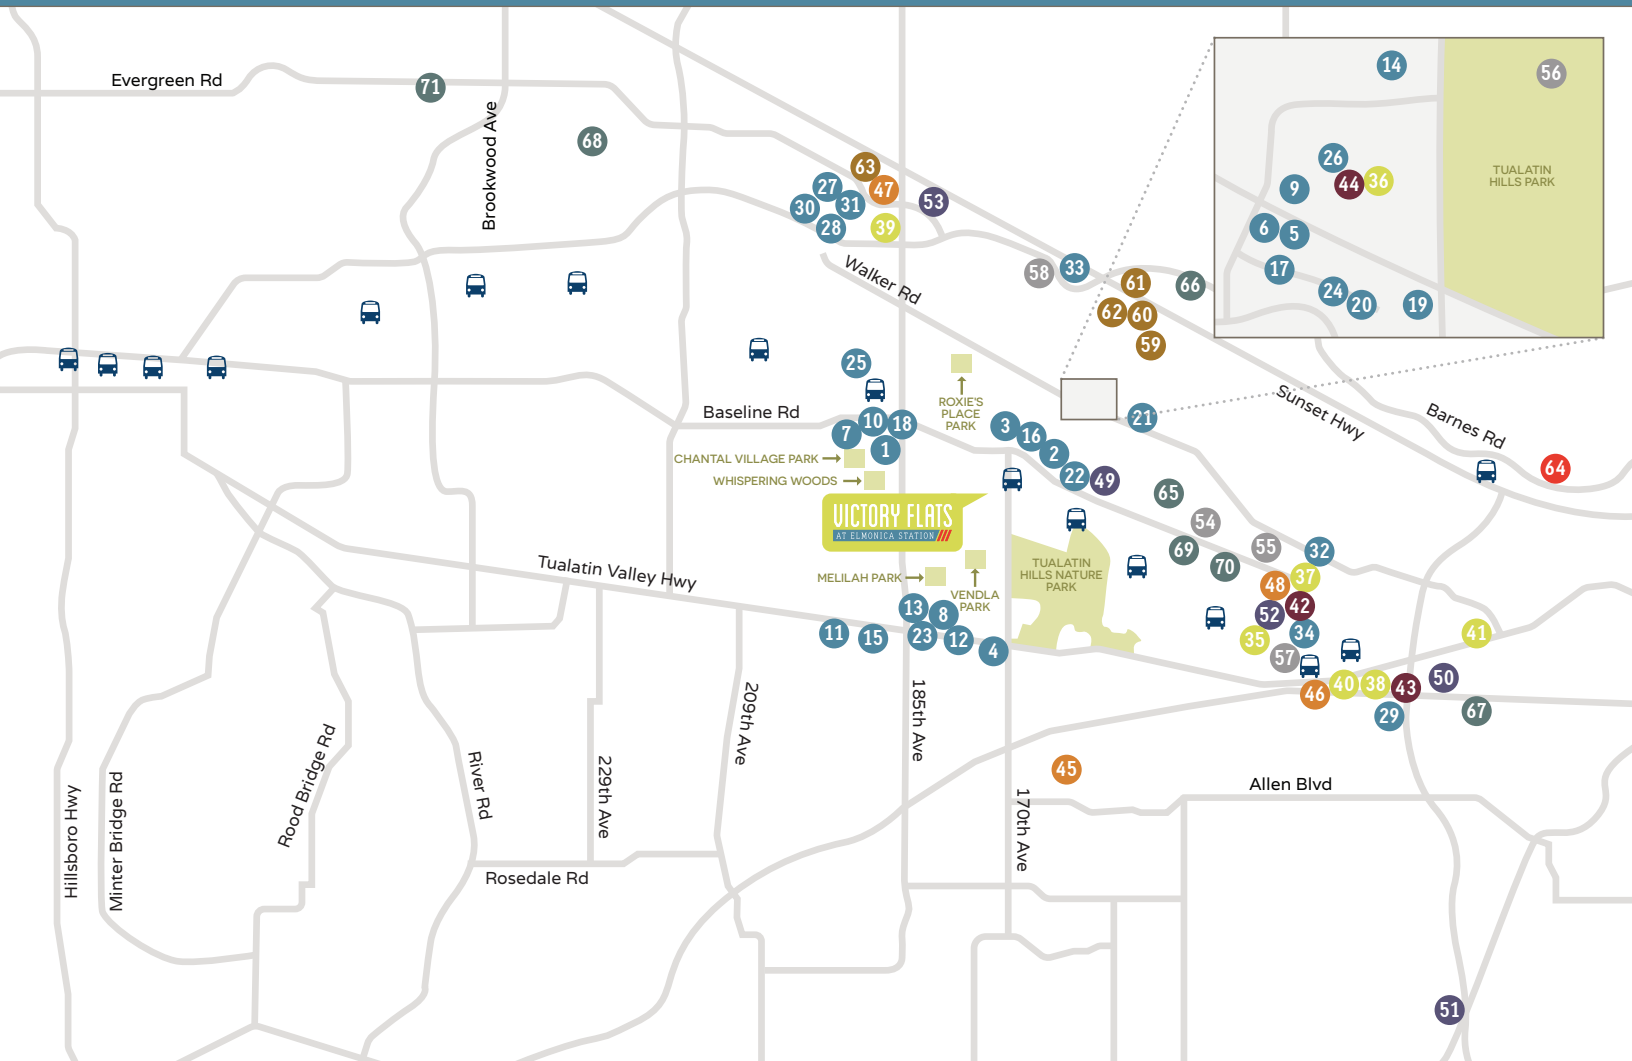

## DINING

- 1 Toshi's
- 2 Biscuits Café
- 3 Mumtaz Curry & Kababs
- 4 Nonna Emilia Ristorante Italiano
- 5 Crazy Sushi Shoten
- 6 Monteaux's Public House
- 7 Thai 5 Restaurant
- 8 Sabor Salvadoreno
- 9 India Flavors
- 10 Pho Hoai
- 11 Lupe's Escape
- 12 Don Chilitos Mexican Grill
- 13 Don Asado
- 14 Thailand Restaurant
- 15 Szechuan House
- 16 Metropolitan Bistro & bar
- 17 Thai Cabin
- 18 Maxwell's Pub & Grill
- 19 Popeyes
- 20 Best Teriyaki
- 21 Subway
- 22 Masters Café
- 23 Hide-A-Way Bar & Grille
- 24 IHOP Restaurant
- 25 Terra Verde Café
- 26 Big Town Hero
- 27 Buffalo Wild Wings
- 28 P.F. Chang's China Bistro
- 29 Qdoba Mexican Grill
- 30 The Rock Wood Fired Kitchen & Spirits
- 31 Thirsty Lion Pub & Grill

## SHOPPING AND CONVENIENCES

- 49 Costco Wholesale
- 50 Target
- 51 Nordstrom Rack
- 52 Cedar Hills Crossing
- Old Navy
- Pac Sun
- Ross

- Sports Authority
- Mr. Formal
- GNC Live Well
- Ulta Cosmetics & Fragrance
- Powell's Book Store
- Best Buy
- Office Depot
- Famous Footwear
- 53 The Streets of Tanasbourne
- American Eagle
- Banana Republic
- Charming Charlie
- Coldwater Creek
- Crazy 8
- Express
- Francesca's
- Gap
- H&M
- J. Jill
- LOFT
- Macy's
- REI
- Victoria's Secret

## + HOSPITALS

- 64 Providence St. Vincent's

## TRANSIT

- Max Light Rail Stations (Westside Stations)