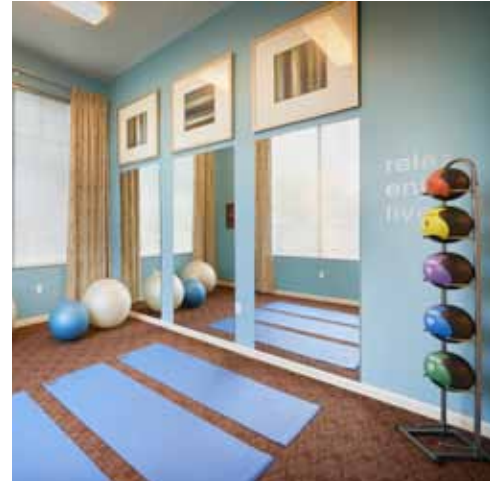

UNSURPASSED AMENITIES

ACTIVE SPORTS

- Built-in shelves*
- Nine foot ceilings
- Spacious walk in closets
- Pantry and dry bar*
- Individual patio or balcony
- Cable ready
- Additional storage*
- Pets welcome

**In select homes*

Offering a wide variety of floor plans, a wealth of amenities and recreational choices, all designed to enhance your quality of life. Whether it is a workout in the health spa or tuning-up your golf game at the putting green, play a game in the sand volleyball court, or just stroll the tree lined boulevard.

- Outdoor swimming pool with sun deck
- Resident Lounge with Wi-Fi
- Fully equipped Fitness Center with free weights and Yoga Room
- Business Center with high speed internet access
- Media Room with large screen television
- Outdoor sand volleyball court and putting green