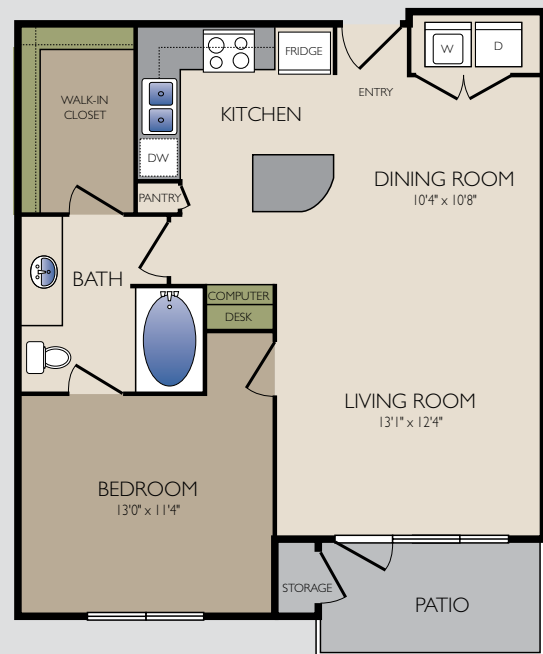

# SPACES FOR LIVING

**THE STUDEWOOD**  
One bedroom / One bath  
627 sq ft

\$ \_\_\_\_\_

**THE WHITE OAK**  
One bedroom / One bath  
694 sq ft

\$ \_\_\_\_\_

**THE HARVARD**  
One bedroom / One bath  
761 sq ft

# SPACES FOR ENTERTAINING

**THE RUTLAND**  
Two bedroom / Two bath  
1,145 sq ft

\$ \_\_\_\_\_

**THE ASHLAND**  
Two bedroom / Two bath  
1,165 sq ft

\$ \_\_\_\_\_

**THE HEIGHTS**  
Two bedroom / Two bath  
1,198 sq ft