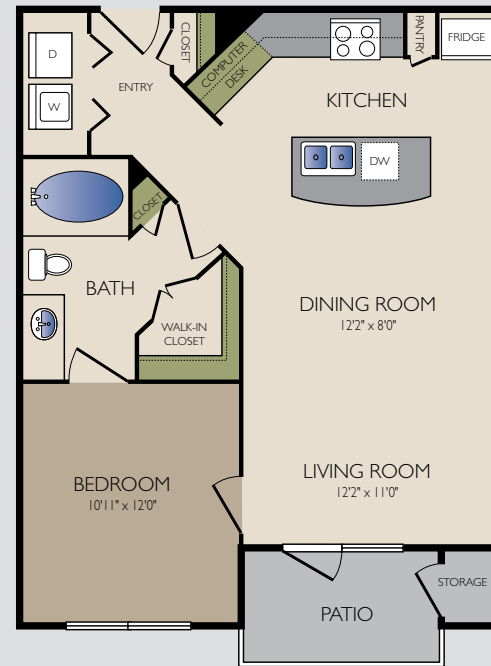

# SPACES FOR LIVING

**THE STUDEWOOD**  
One bedroom / One bath  
627 sq ft

\$ \_\_\_\_\_

**THE WHITE OAK**  
One bedroom / One bath  
694 sq ft

\$ \_\_\_\_\_

**THE HARVARD**  
One bedroom / One bath  
761 sq ft