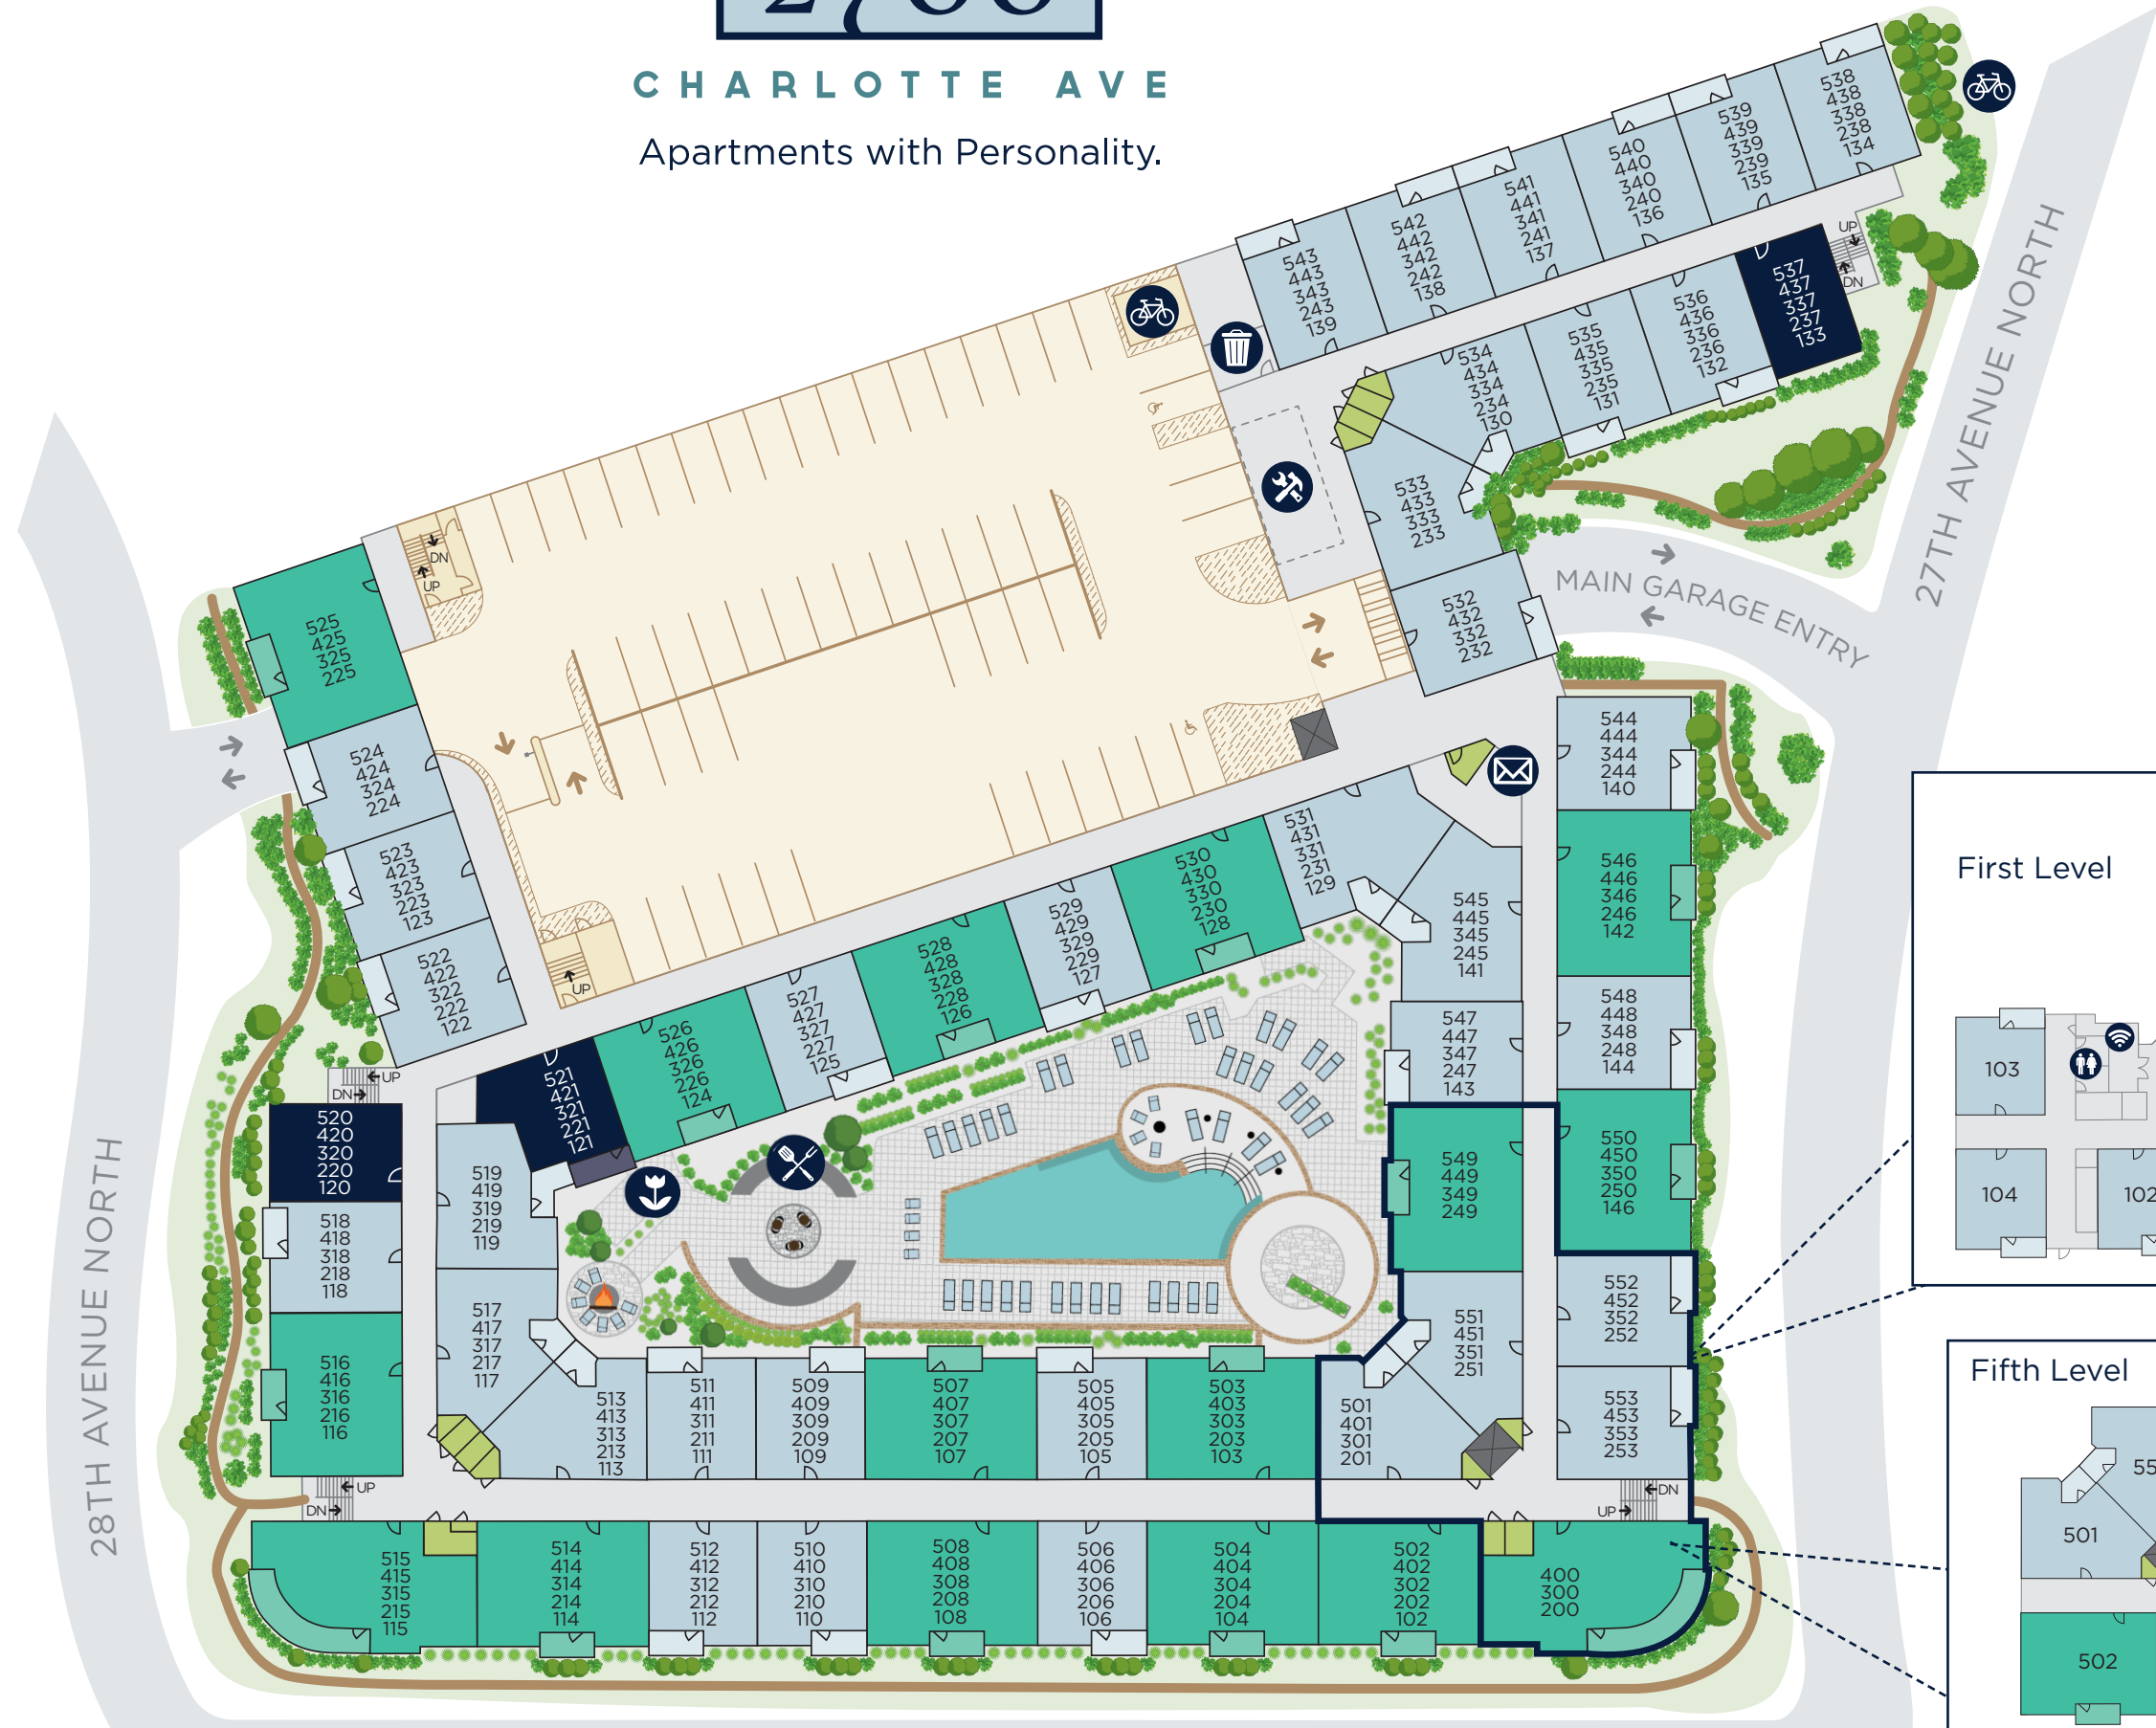

2700

CHARLOTTE AVE

Apartments with Personality.

UNIT TYPES

- Studio
- 1 Bedroom / 1 Bath
- 2 Bedrooms / 2 Baths

- Elevators
- Storage
- Trash / Trash Shoots

FIRST LEVEL

- 🚲 Bike Parking
- 🔧 Bike Repair Station + Storage
- 🏠 Clubhouse
- 📞 Conference Room
- 🔥 Fire Feature
- 🏋️ Fitness Center
- 🧘 Fitness Studio
- 🌿 Garden Courtyard
- 🔪 Grilling Station
- 🏢 Leasing Center
- ✉ Mail Center
- 🏊 Pool
- 🚻 Restrooms
- 📶 WiFi Lounge

FIFTH LEVEL

- 🏠 Rooftop Lounge + Deck
- 🔪 Grilling Stations
- 🚻 Restrooms

*Subject to change, error and/or deletion.