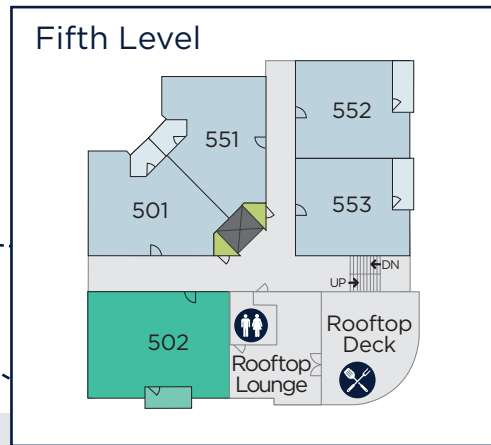

2700

CHARLOTTE AVE

Apartments with Personality.

UNIT TYPES

- Studio
- 1 Bedroom / 1 Bath
- 2 Bedrooms / 2 Baths

- Elevators
- Storage
- Trash / Trash Shoots

FIRST LEVEL

- 🚲 Bike Parking
- 🔧 Bike Repair Station + Storage
- 🏠 Clubhouse
- 📞 Conference Room
- 🔥 Fire Feature
- 🏋️ Fitness Center
- 🧘 Fitness Studio
- 🌿 Garden Courtyard
- 🔪 Grilling Station
- 🏢 Leasing Center
- ✉ Mail Center
- 🏊 Pool
- 🚻 Restrooms
- 📶 WiFi Lounge

FIFTH LEVEL

- 🏠 Rooftop Lounge + Deck
- 🔪 Grilling Stations
- 🚻 Restrooms

*Subject to change, error and/or deletion.