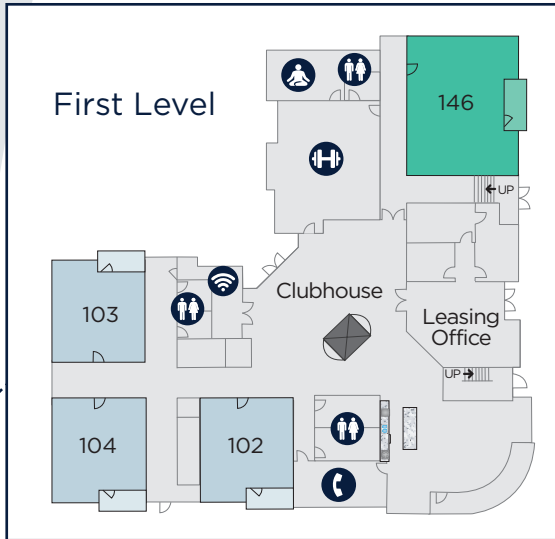

2700

CHARLOTTE AVE

Apartments with Personality.

UNIT TYPES

- Studio
- 1 Bedroom / 1 Bath
- 2 Bedrooms / 2 Baths

- Elevators
- Storage
- Trash / Trash Shoots

FIRST LEVEL

- 🚲 Bike Parking
- 🔧 Bike Repair Station + Storage
- 🏠 Clubhouse
- 📞 Conference Room
- 🔥 Fire Feature
- 🏋️ Fitness Center
- 🧘 Fitness Studio
- 🌿 Garden Courtyard
- 🔪 Grilling Station
- 🏢 Leasing Center
- ✉ Mail Center
- 🏊 Pool
- 🚻 Restrooms
- 📶 WiFi Lounge

FIFTH LEVEL

- 🏠 Rooftop Lounge + Deck
- 🔪 Grilling Stations
- 🚻 Restrooms

*Subject to change, error and/or deletion.