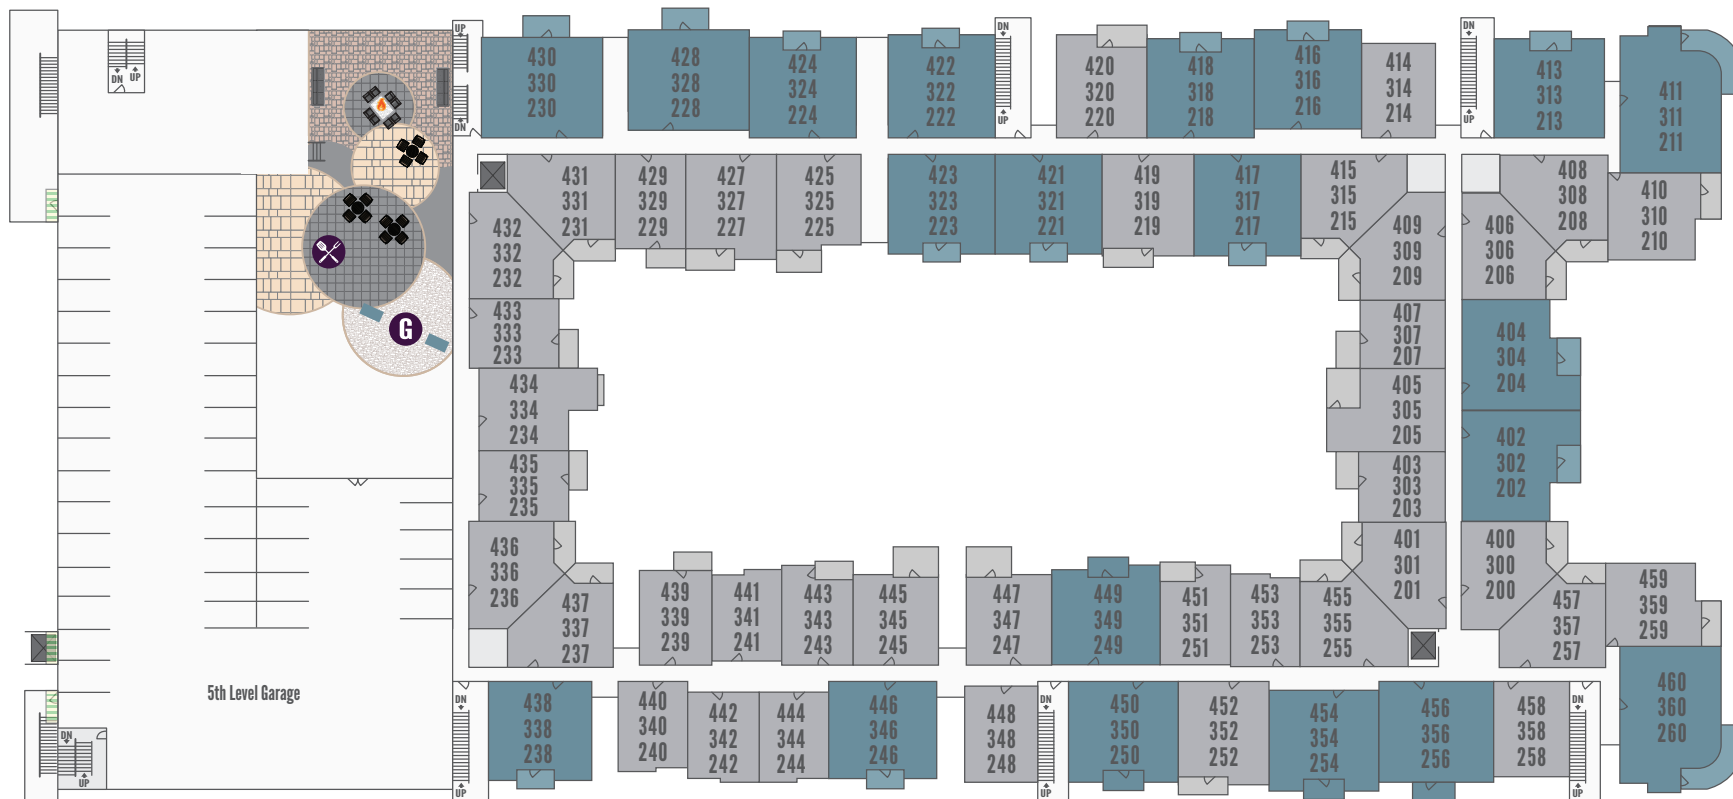

Amenity Space

1 Bedroom / 1 Bath

2 Bedrooms / 2 Baths

- Bike Maintenance
- Bike Storage
- Bike Rack
- Dog Park
- Elevators
- Fire Pit
- Games

- Grill
- Pet Spa
- Ramada
- Recycling
- Restrooms
- Spa
- Trash
- Television
- EV Charging Stations

East Highland Avenue

24th Street

St. Thomas Church