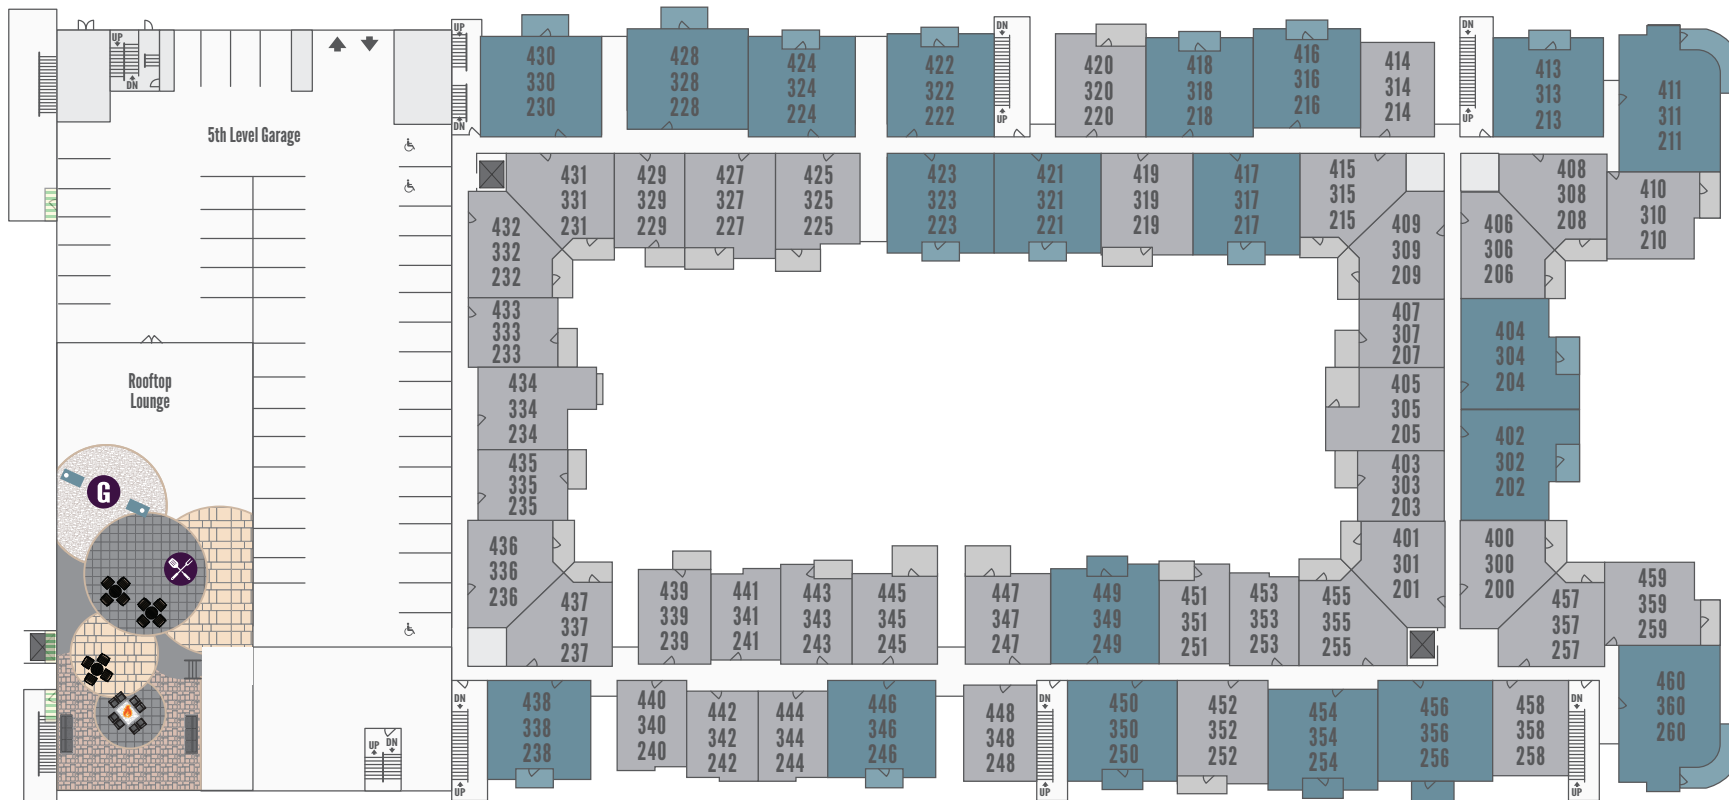

Amenity Space

1 Bedroom / 1 Bath

2 Bedrooms / 2 Baths

- Bike Maintenance
- Bike Rack
- Dog Park
- Elevators
- Fire Pit
- Games
- Grill
- Pet Spa
- Ramada
- Recycling
- Restrooms
- Spa
- Trash
- Television

East Highland Avenue

24th Street

St. Thomas Church