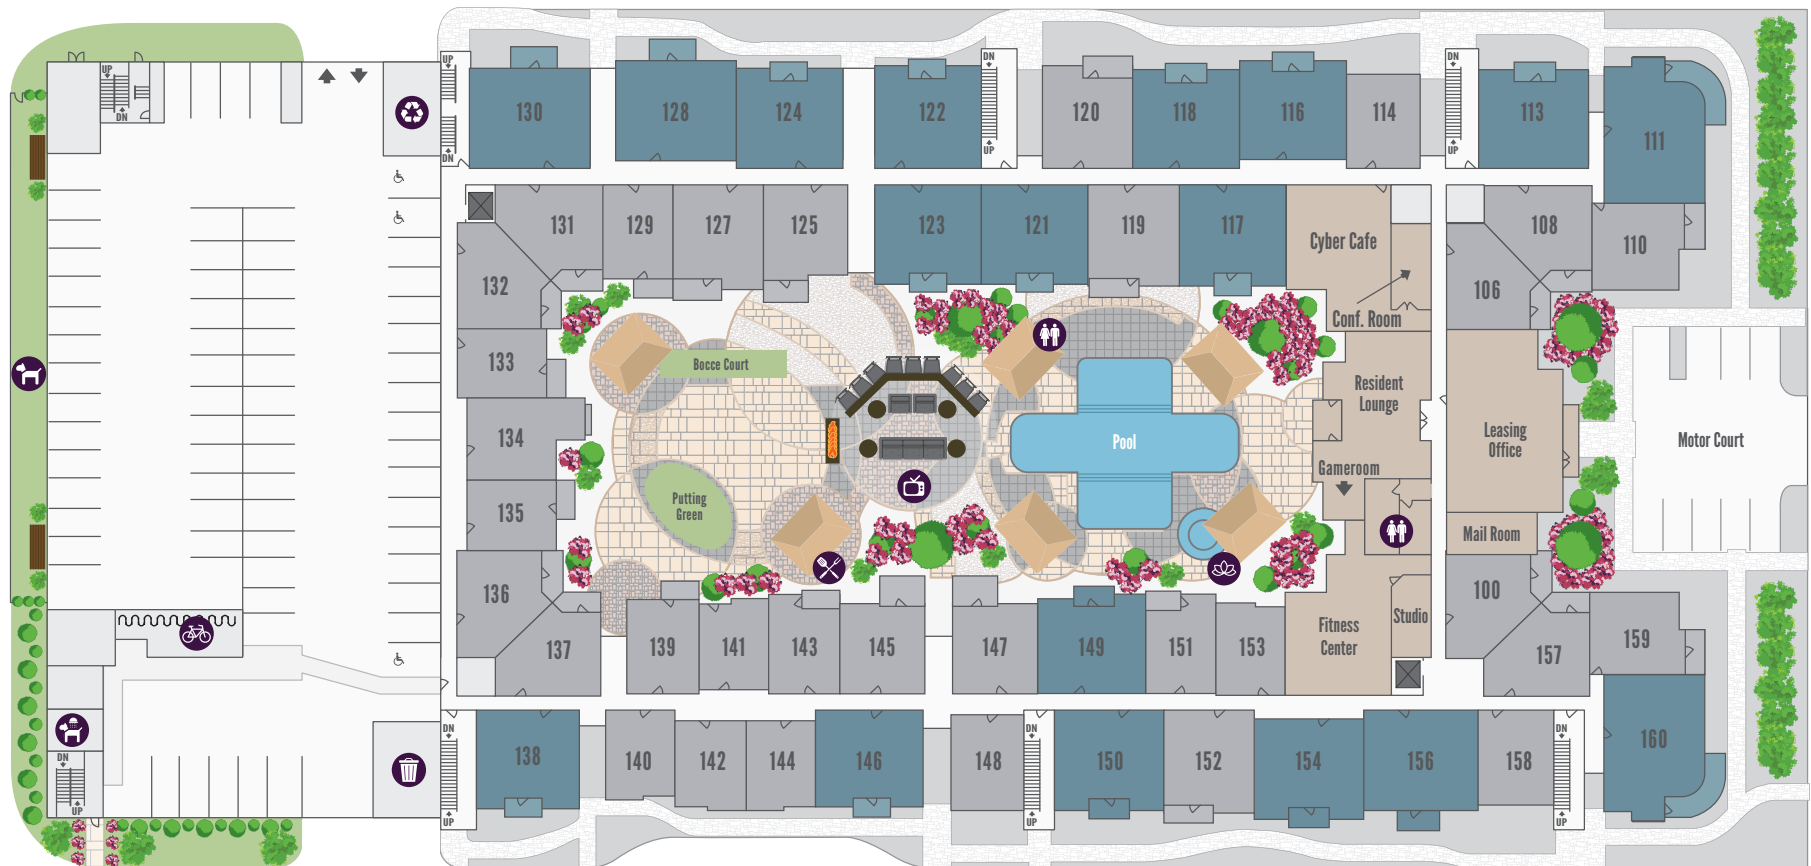

DISTRICT  
At  
BILTMORE

First Floor 

 Amenity Space

 1 Bedroom / 1 Bath

 2 Bedrooms / 2 Baths

-  Bike Maintenance
-  Bike Rack
-  Dog Park
-  Elevators
-  Fire Pit
-  Games
-  Grill
-  Pet Spa
-  Ramada
-  Recycling
-  Restrooms
-  Spa
-  Trash
-  Television

East Highland Avenue

24th Street

St. Thomas Church

 Amenity Space

 1 Bedroom / 1 Bath

 2 Bedrooms / 2 Baths

-  Bike Maintenance
-  Bike Rack
-  Dog Park
-  Elevators
-  Fire Pit
-  Games
-  Grill
-  Pet Spa
-  Ramada
-  Recycling
-  Restrooms
-  Spa
-  Trash
-  Television

East Highland Avenue

24th Street

St. Thomas Church