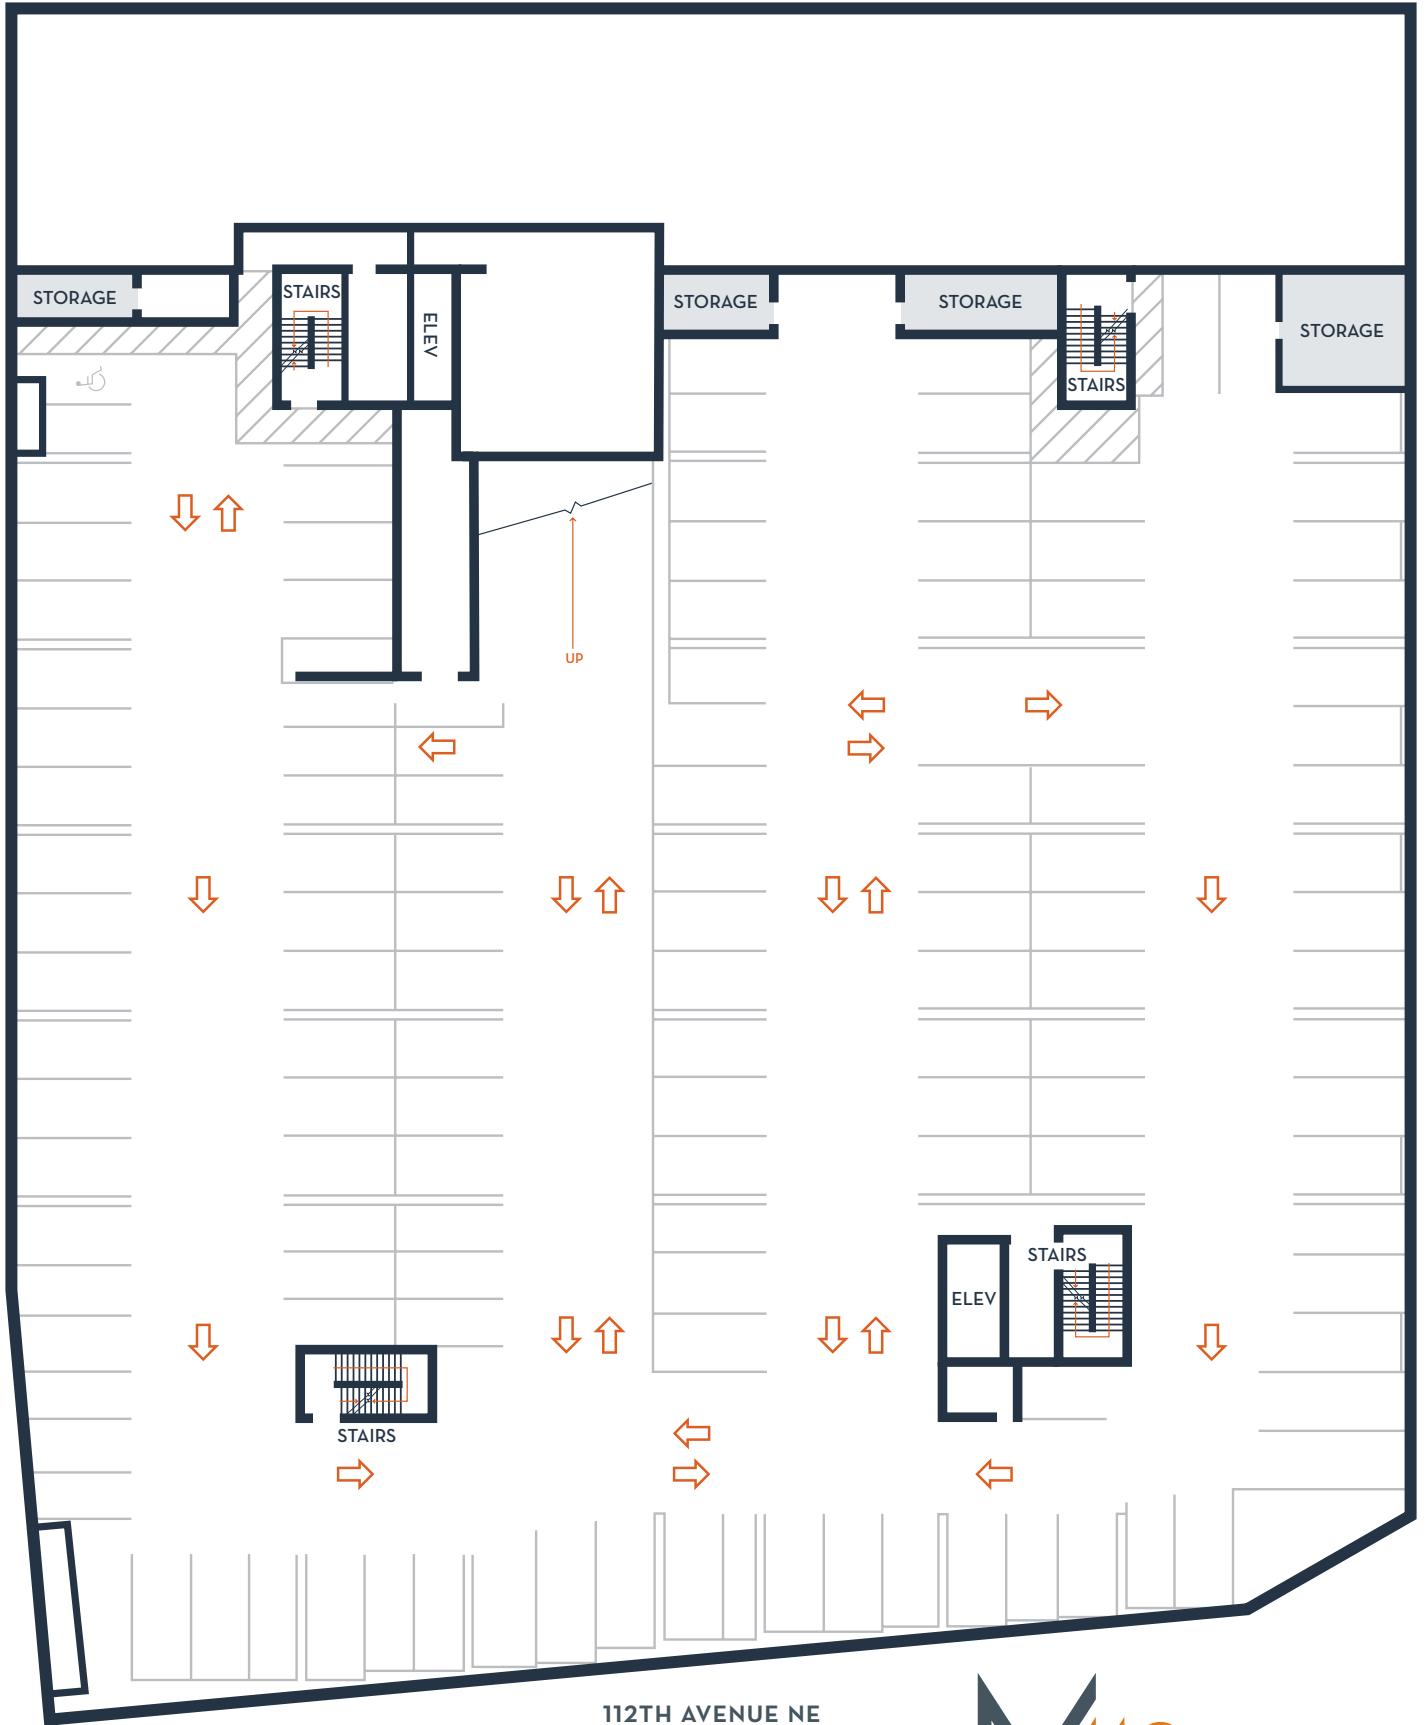

111TH AVENUE NE

BASEMENT LEVEL 1

425.451.7174 • RentMetro112.com

Information subject to change, error or deletion.

M E T R O · 1 1 2

FINE APARTMENT LIVING

111TH AVENUE NE

NE 4TH STREET

112TH AVENUE NE

BASEMENT LEVEL 2

425.451.7174 • RentMetro112.com

Information subject to change, error or deletion.

M E T R O · 1 1 2

FINE APARTMENT LIVING

111TH AVENUE NE

level 1

- Studio
- One Bedroom/ One Bath
- One Bedroom/ One Bath + Den
- Open One Bedroom/ One Bath
- Two Bedroom/ Two Bath
- Two Bedroom/ Two Bath + Den

425.451.7174 • RentMetro112.com

METRO · 112

FINE APARTMENT LIVING

level 2

- Studio
- One Bedroom/ One Bath
- One Bedroom/ One Bath + Den
- Open One Bedroom/ One Bath
- Two Bedroom/ Two Bath
- Two Bedroom/ Two Bath + Den

425.451.7174 • RentMetro112.com

M112

METRO · 112

FINE APARTMENT LIVING