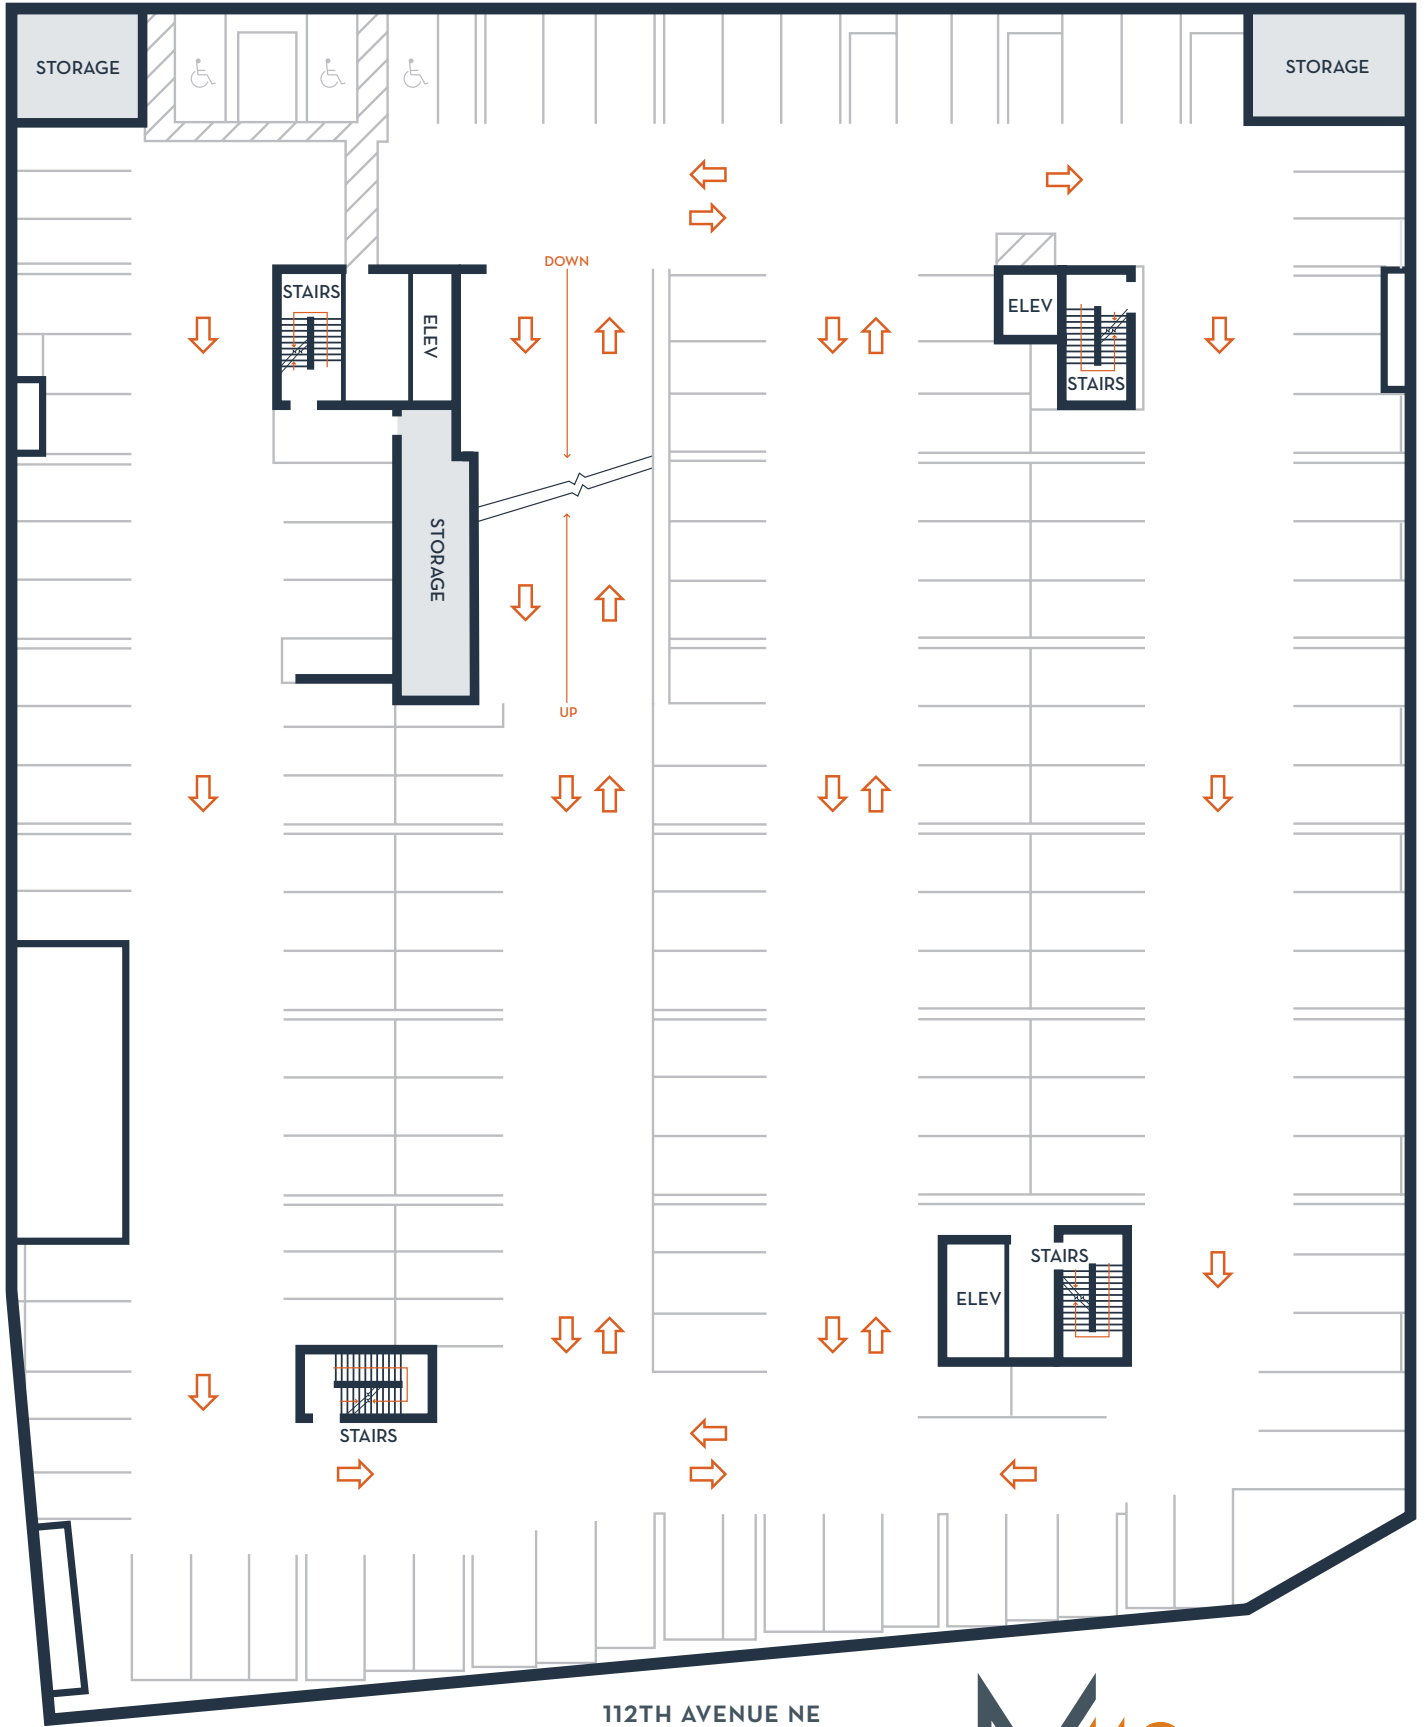

111TH AVENUE NE

BASEMENT LEVEL 1

425.451.7174 • RentMetro112.com

Information subject to change, error or deletion.

M E T R O · 1 1 2

FINE APARTMENT LIVING

111TH AVENUE NE

NE 4TH STREET

112TH AVENUE NE

BASEMENT LEVEL 2

425.451.7174 • RentMetro112.com

Information subject to change, error or deletion.

M E T R O · 1 1 2

FINE APARTMENT LIVING

111TH AVENUE NE

level 1

- Studio
- One Bedroom/ One Bath
- One Bedroom/ One Bath + Den
- Open One Bedroom/ One Bath
- Two Bedroom/ Two Bath
- Two Bedroom/ Two Bath + Den

425.451.7174 • RentMetro112.com

METRO · 112

FINE APARTMENT LIVING

level 2

- Studio
- One Bedroom/ One Bath
- One Bedroom/ One Bath + Den
- Open One Bedroom/ One Bath
- Two Bedroom/ Two Bath
- Two Bedroom/ Two Bath + Den

425.451.7174 • RentMetro112.com

M112

METRO · 112

FINE APARTMENT LIVING