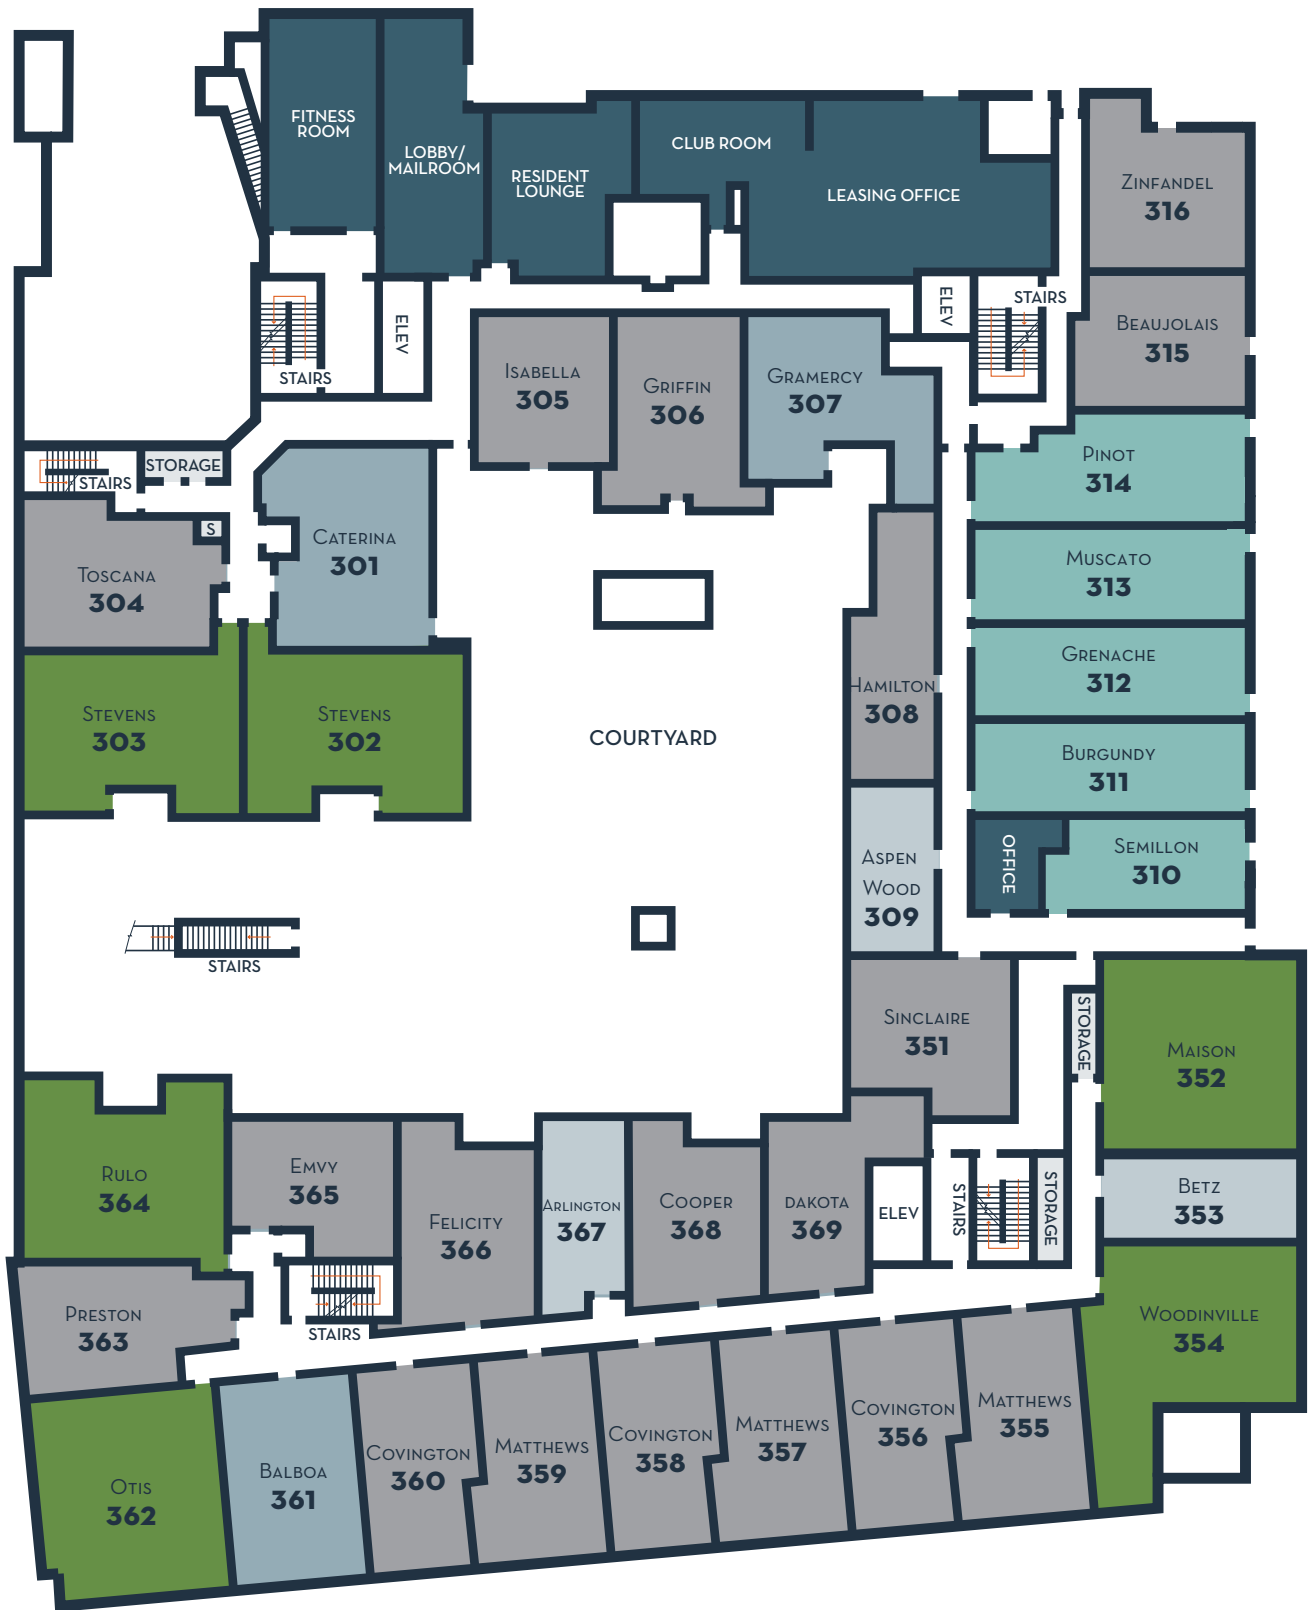

- Studio
- One Bedroom/ One Bath
- One Bedroom/ One Bath + Den
- Open One Bedroom/ One Bath
- Two Bedroom/ Two Bath
- Two Bedroom/ Two Bath + Den

425.451.7174 • RentMetro112.com

METRO · 112

FINE APARTMENT LIVING

level 2

- Studio
- One Bedroom/ One Bath
- One Bedroom/ One Bath + Den
- Open One Bedroom/ One Bath
- Two Bedroom/ Two Bath
- Two Bedroom/ Two Bath + Den

425.451.7174 • RentMetro112.com

M112

METRO · 112

FINE APARTMENT LIVING

level 3

- Studio
- One Bedroom/ One Bath
- One Bedroom/ One Bath + Den
- Open One Bedroom/ One Bath
- Two Bedroom/ Two Bath
- Two Bedroom/ Two Bath + Den

425.451.7174 • RentMetro112.com

METRO · 112

FINE APARTMENT LIVING

level 4

- Studio
- One Bedroom/ One Bath
- One Bedroom/ One Bath + Den
- Two Bedroom/ Two Bath
- Two Bedroom/ Two Bath + Den

425.451.7174 • RentMetro112.com

M E T R O · 1 1 2

FINE APARTMENT LIVING

WEST BUILDING