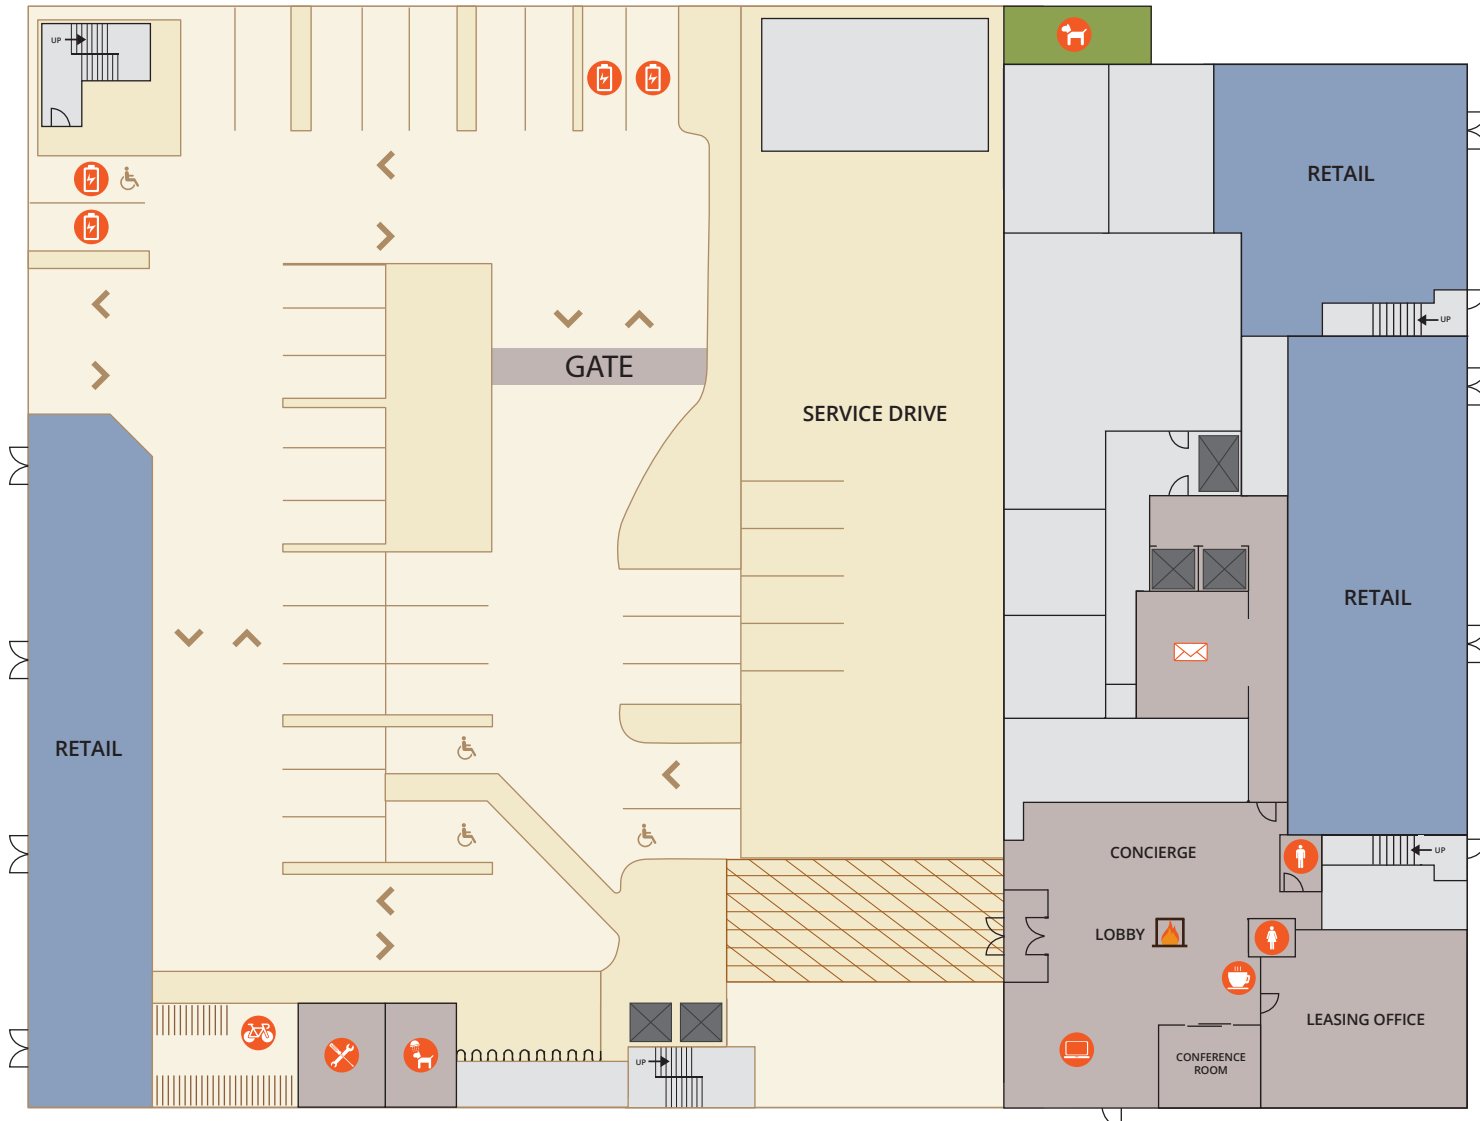

SKYHOUSE[®]

DENVER

LEVEL: FULL VIEW

- Studio
- 1 Bedroom | 1 Bath
- 2 Bedrooms | 2 Baths
- 2 Bedrooms | 2 Baths + Study
- Bicycle Storage
- Bicycle Rack
- Bicycle Maintenance
- Computer Stations
- Coffee Station
- Covered Walkway
- Dog Walk
- Dog Wash
- Elevators
- EV Charging Stations
- Fireplace
- Mail
- Restrooms

WELLS FARGO BANK

LINCOLN ST.

BROADWAY

E 18th AVE.

*Subject to change, error and/or deletion.

LEVEL: GROUND

- Studio
- 1 Bedroom | 1 Bath
- 2 Bedrooms | 2 Baths
- 2 Bedrooms | 2 Baths + Study
- Ⓜ Computer Stations
- ☕ Coffee Station
- 🐕 Dog Walk
- ⬆ Elevators
- 🔥 Fireplace
- ✉ Mail
- 🚻 Restrooms

SERVICE DRIVEWAY

E 18th AVE.

WELLS FARGO BANK

BROADWAY

*Subject to change, error and/or deletion.

LEVEL: MEZZANINE

- Studio
- 1 Bedroom | 1 Bath
- 2 Bedrooms | 2 Baths
- 2 Bedrooms | 2 Baths + Study
- Elevators
- S Storage

SERVICE DRIVEWAY

E 18th AVE.

WELLS FARGO BANK

BROADWAY

*Subject to change, error and/or deletion.

LEVEL: TWO - THREE

- Studio
- 1 Bedroom | 1 Bath
- 2 Bedrooms | 2 Baths
- 2 Bedrooms | 2 Baths + Study
- ✕ Elevators