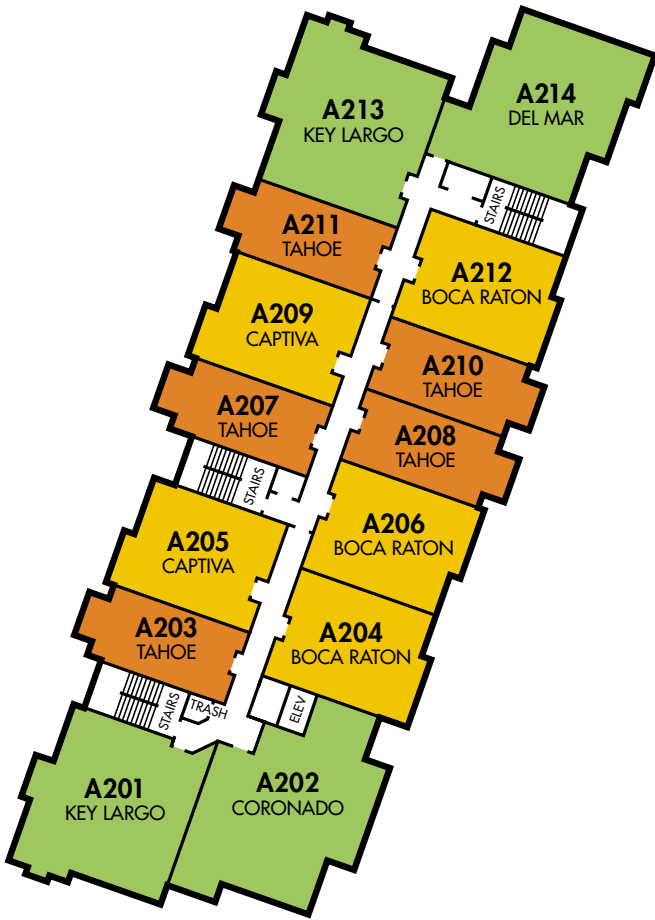

206.364.3100 solaraapts.com

Information subject to change, error or deletion.

COMMERCIAL & COURTYARD

206.364.3100 solaraapts.com

 Information subject to change, error or deletion.

SOLARA
your urban oasis

UNIT TYPE

LEVEL 1

206.364.3100 solaraapts.com

Information subject to change, error or deletion.

LEVEL 2

206.364.3100 solaraapts.com

Information subject to change, error or deletion.

UNIT TYPE

LEVEL 3