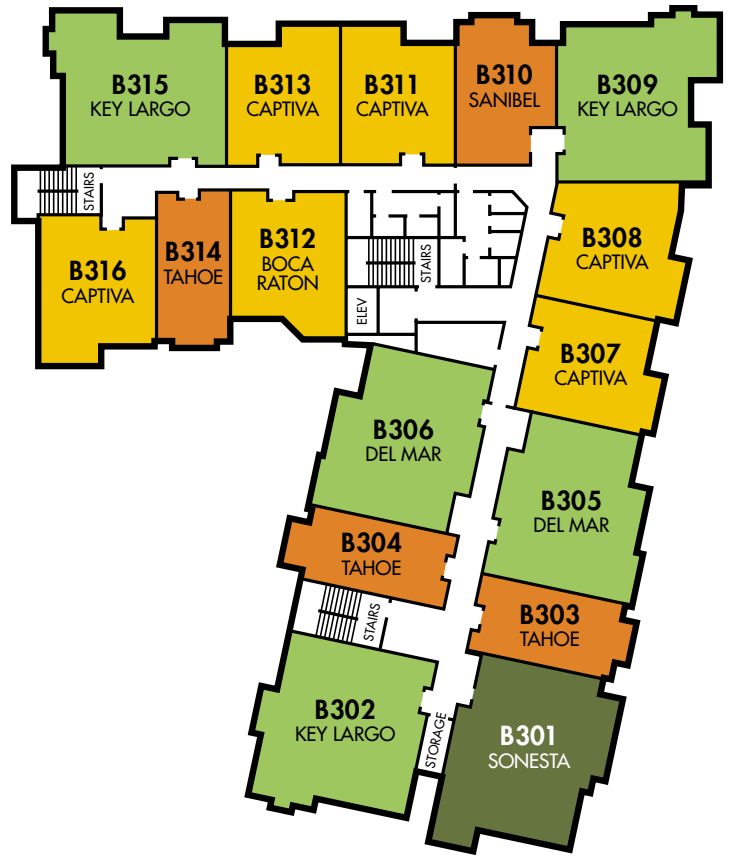

LEVEL 1

206.364.3100 solaraapts.com

Information subject to change, error or deletion.

LEVEL 2

206.364.3100 solaraapts.com

Information subject to change, error or deletion.

UNIT TYPE

LEVEL 3