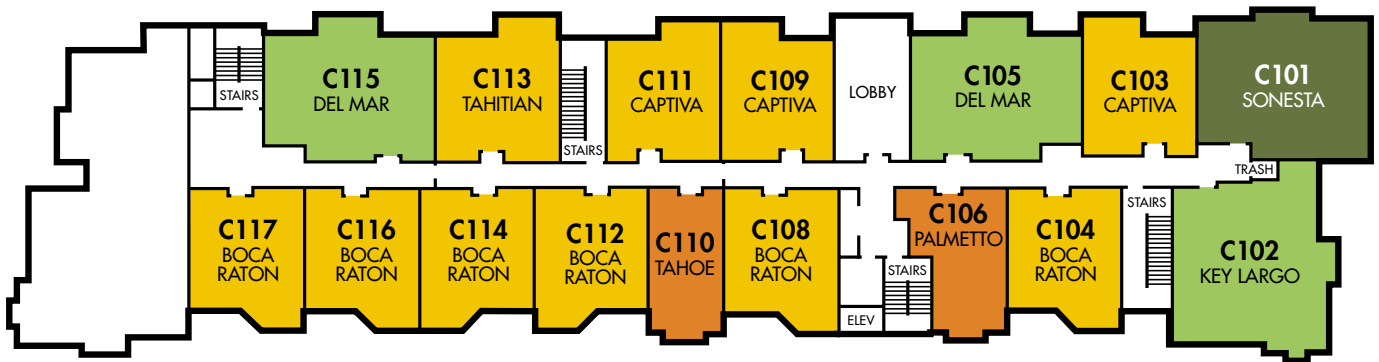

206.364.3100 solaraapts.com

Information subject to change, error or deletion.

COMMERCIAL & COURTYARD

206.364.3100 solaraapts.com

 Information subject to change, error or deletion.

SOLARA
your urban oasis

UNIT TYPE

LEVEL 1

206.364.3100 solaraapts.com

Information subject to change, error or deletion.

LEVEL 2

206.364.3100 solaraapts.com

Information subject to change, error or deletion.

UNIT TYPE

LEVEL 3