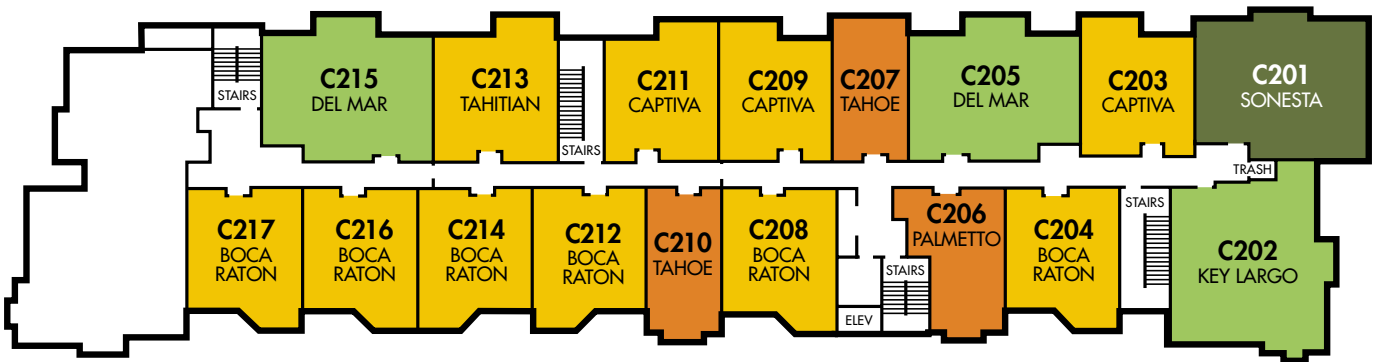

206.364.3100 solaraapts.com

Information subject to change, error or deletion.

COMMERCIAL & COURTYARD

206.364.3100 solaraapts.com

 Information subject to change, error or deletion.

SOLARA
your urban oasis

UNIT TYPE

LEVEL 1

206.364.3100 solaraapts.com

Information subject to change, error or deletion.

LEVEL 2

206.364.3100 solaraapts.com

Information subject to change, error or deletion.

UNIT TYPE

LEVEL 3