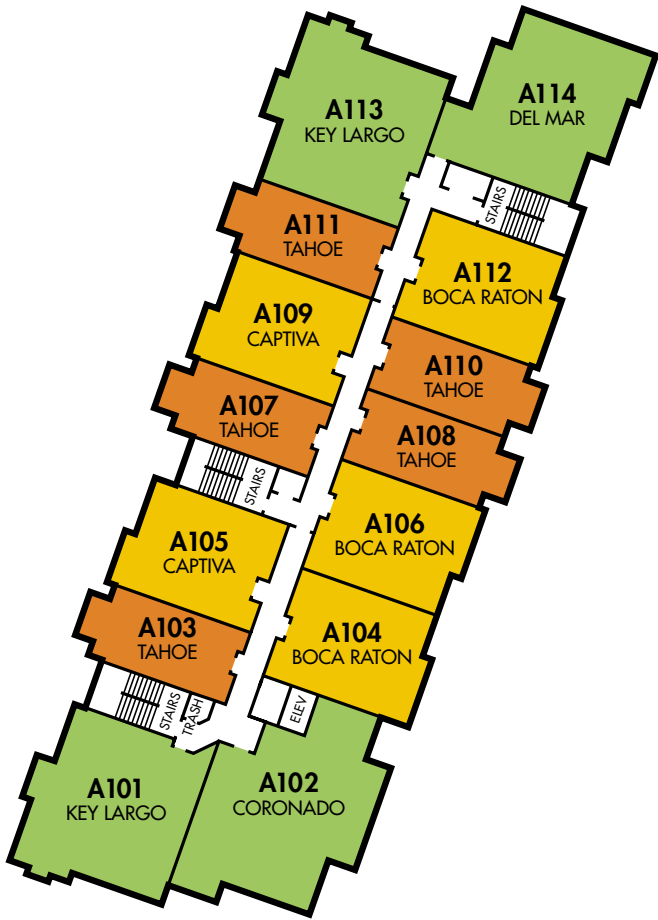

206.364.3100 solaraapts.com

Information subject to change, error or deletion.

COMMERCIAL & COURTYARD

206.364.3100 solaraapts.com

 Information subject to change, error or deletion.

SOLARA
your urban oasis

UNIT TYPE

LEVEL 1

206.364.3100 solaraapts.com

Information subject to change, error or deletion.

LEVEL 2

206.364.3100 solaraapts.com

Information subject to change, error or deletion.

UNIT TYPE

LEVEL 3