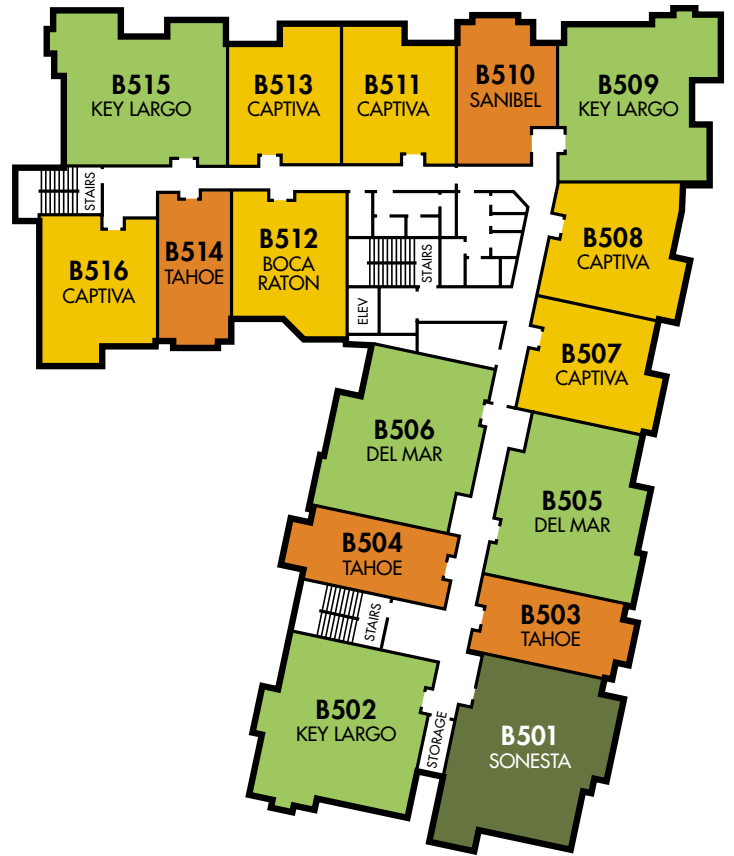

206.364.3100 solaraapts.com

Information subject to change, error or deletion.

UNIT TYPE

LEVEL 4

206.364.3100 solaraapts.com

Information subject to change, error or deletion.

UNIT TYPE

LEVEL 5