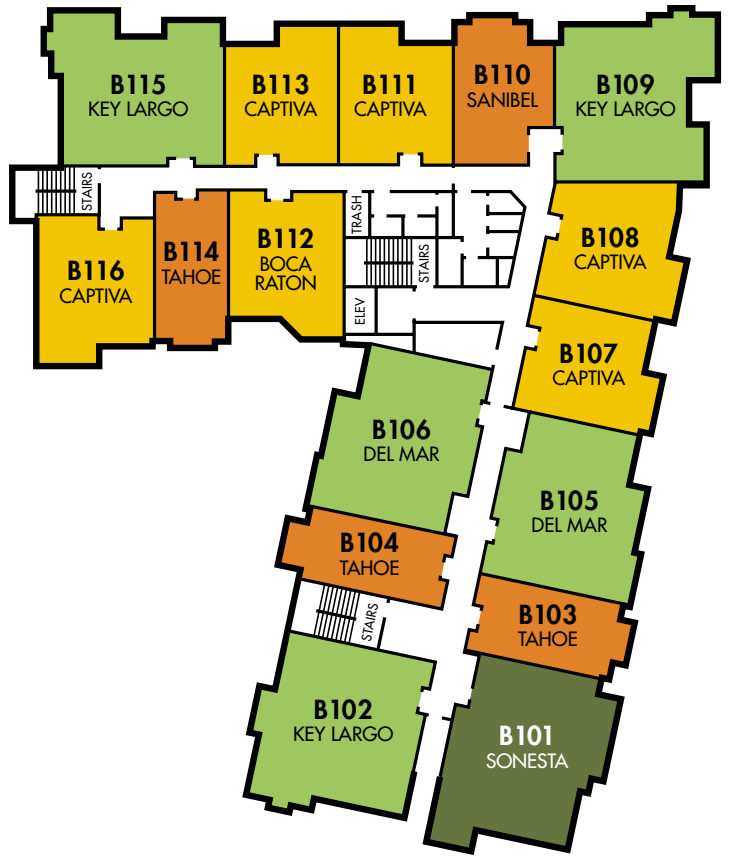

206.364.3100 solaraapts.com

Information subject to change, error or deletion.

COMMERCIAL & COURTYARD

206.364.3100 solaraapts.com

 Information subject to change, error or deletion.

SOLARA
your urban oasis

UNIT TYPE

LEVEL 1

206.364.3100 solaraapts.com

Information subject to change, error or deletion.

LEVEL 2

206.364.3100 solaraapts.com

Information subject to change, error or deletion.

UNIT TYPE

LEVEL 3