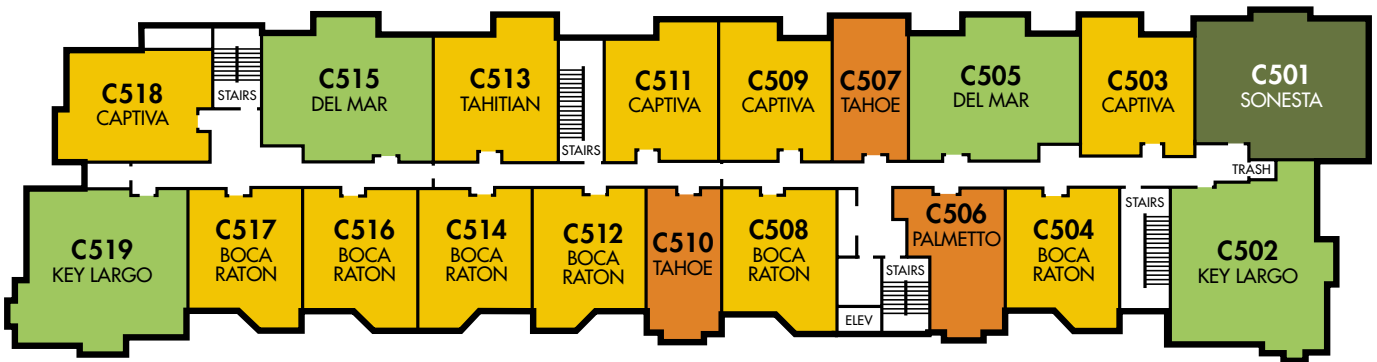

LEVEL 1

206.364.3100 solaraapts.com

Information subject to change, error or deletion.

LEVEL 2

206.364.3100 solaraapts.com

Information subject to change, error or deletion.

UNIT TYPE

LEVEL 3

206.364.3100 solaraapts.com

Information subject to change, error or deletion.

UNIT TYPE

LEVEL 4

206.364.3100 solaraapts.com

Information subject to change, error or deletion.

UNIT TYPE

LEVEL 5