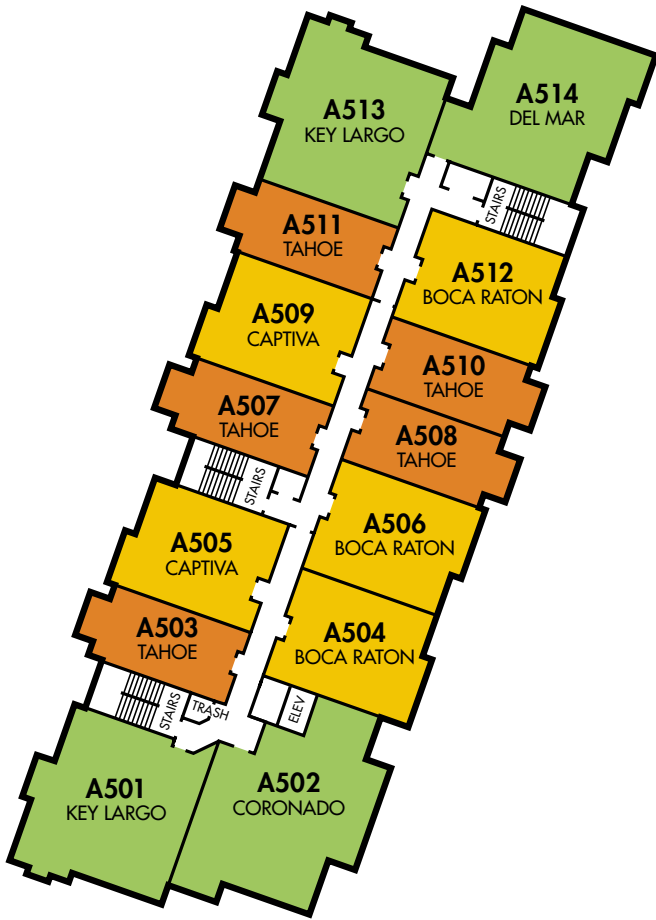

206.364.3100 solaraapts.com

Information subject to change, error or deletion.

UNIT TYPE

LEVEL 4

206.364.3100 solaraapts.com

Information subject to change, error or deletion.

UNIT TYPE

LEVEL 5