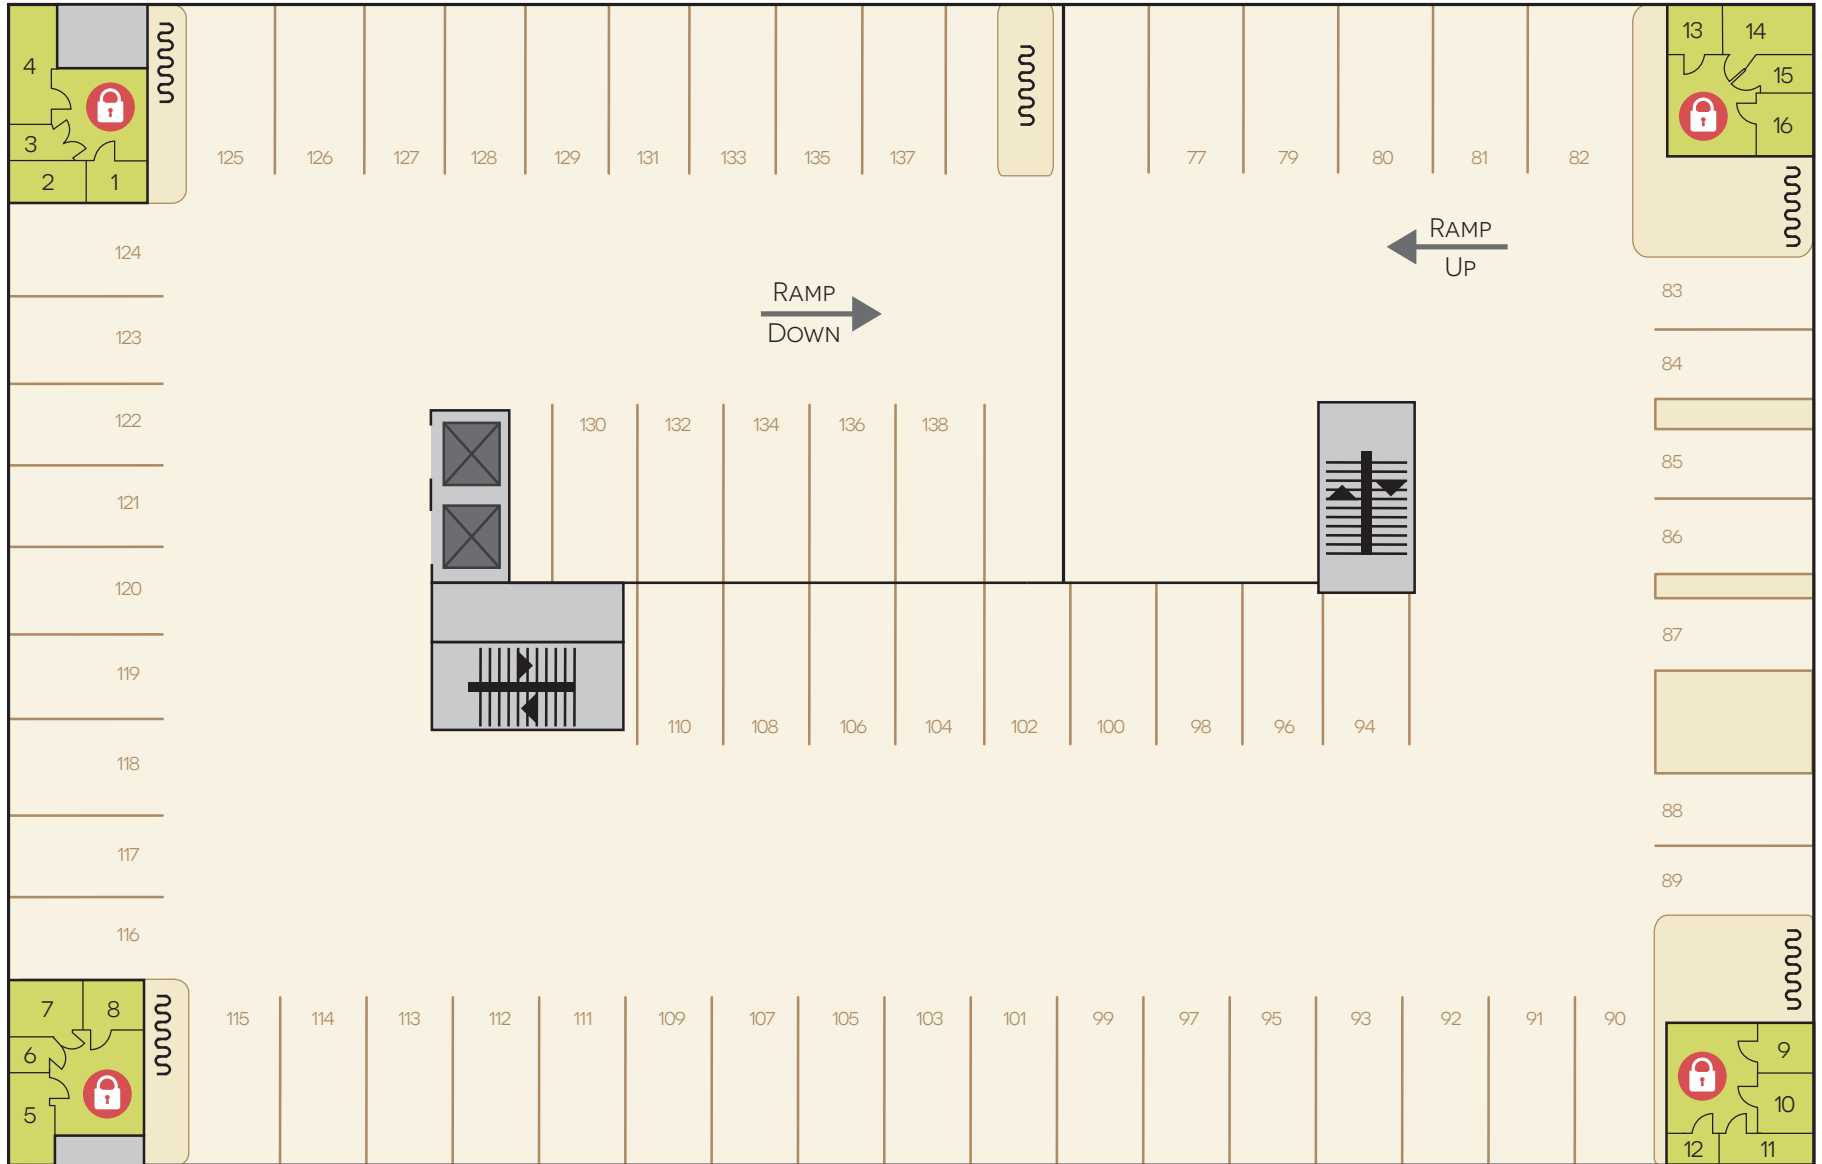

- STUDIO
- 1 BEDROOM
- 2 BEDROOM

- BIKE RACK
- ELEVATORS
- MAIL
- RECYCLING
- RESTROOMS
- STORAGE
- TRASH

HIGHLANDS VIEW N
BOULDER STREET

17TH STREET
MOUNTAIN VIEW

B STREET VIEW
18TH STREET

CITY VIEW
CENTRAL STREET

LEVEL
GARAGE P2

- STUDIO
- 1 BEDROOM
- 2 BEDROOM
-  BIKE RACK
-  ELEVATORS
-  MAIL
-  RECYCLING
-  RESTROOMS
-  STORAGE
-  TRASH

HIGHLANDS VIEW N
BOULDER STREET

17TH STREET
MOUNTAIN VIEW

18TH STREET
B STREET VIEW

CITY VIEW
CENTRAL STREET

LEVEL
FIRST FLOOR

- STUDIO
- 1 BEDROOM
- 2 BEDROOM
-  BIKE RACK
-  ELEVATORS
-  MAIL
-  RECYCLING
-  RESTROOMS
-  STORAGE
-  TRASH

*ARTIST CONCEPTS ONLY. NOT TO SCALE.

LEVEL
SECOND FLOOR

- STUDIO
- 1 BEDROOM
- 2 BEDROOM
-  BIKE RACK
-  ELEVATORS
-  MAIL
-  RECYCLING
-  RESTROOMS
-  STORAGE
-  TRASH

*ARTIST CONCEPTS ONLY. NOT TO SCALE.

LEVEL
THIRD - FIFTH FLOORS

- STUDIO
- 1 BEDROOM
- 2 BEDROOM
-  BIKE RACK
-  ELEVATORS
-  MAIL
-  RECYCLING
-  RESTROOMS
-  STORAGE
-  TRASH