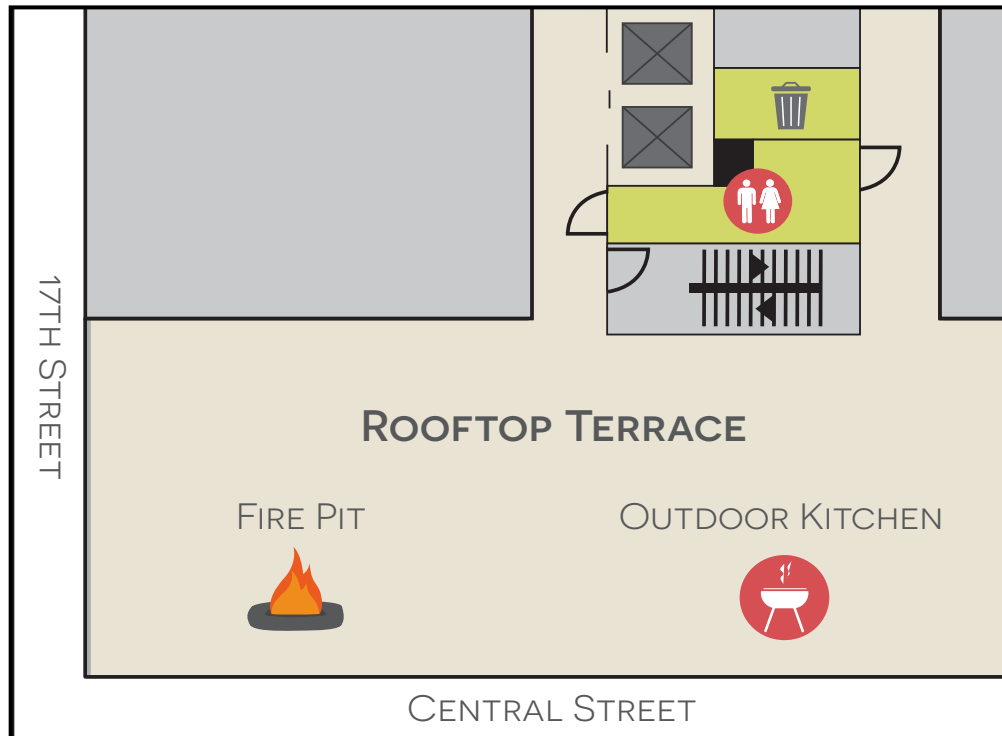

CITY VIEW
CENTRAL STREET

LEVEL
FIRST FLOOR

- STUDIO
- 1 BEDROOM
- 2 BEDROOM
-  BIKE RACK
-  ELEVATORS
-  MAIL
-  RECYCLING
-  RESTROOMS
-  STORAGE
-  TRASH

*ARTIST CONCEPTS ONLY. NOT TO SCALE.

LEVEL
SECOND FLOOR

- STUDIO
- 1 BEDROOM
- 2 BEDROOM
-  BIKE RACK
-  ELEVATORS
-  MAIL
-  RECYCLING
-  RESTROOMS
-  STORAGE
-  TRASH

*ARTIST CONCEPTS ONLY. NOT TO SCALE.

LEVEL
THIRD - FIFTH FLOORS

- STUDIO
- 1 BEDROOM
- 2 BEDROOM
-  BIKE RACK
-  ELEVATORS
-  MAIL
-  RECYCLING
-  RESTROOMS
-  STORAGE
-  TRASH

*ARTIST CONCEPTS ONLY. NOT TO SCALE.

- STUDIO
- 1 BEDROOM
- 2 BEDROOM

- Ⓜ BIKE RACK
- ⊠ ELEVATORS
- ✉ MAIL
- ♻️ RECYCLING
- ♿ RESTROOMS
- 🔒 STORAGE
- 🗑️ TRASH

HIGHLANDS VIEW N
BOULDER STREET

CITY VIEW
CENTRAL STREET