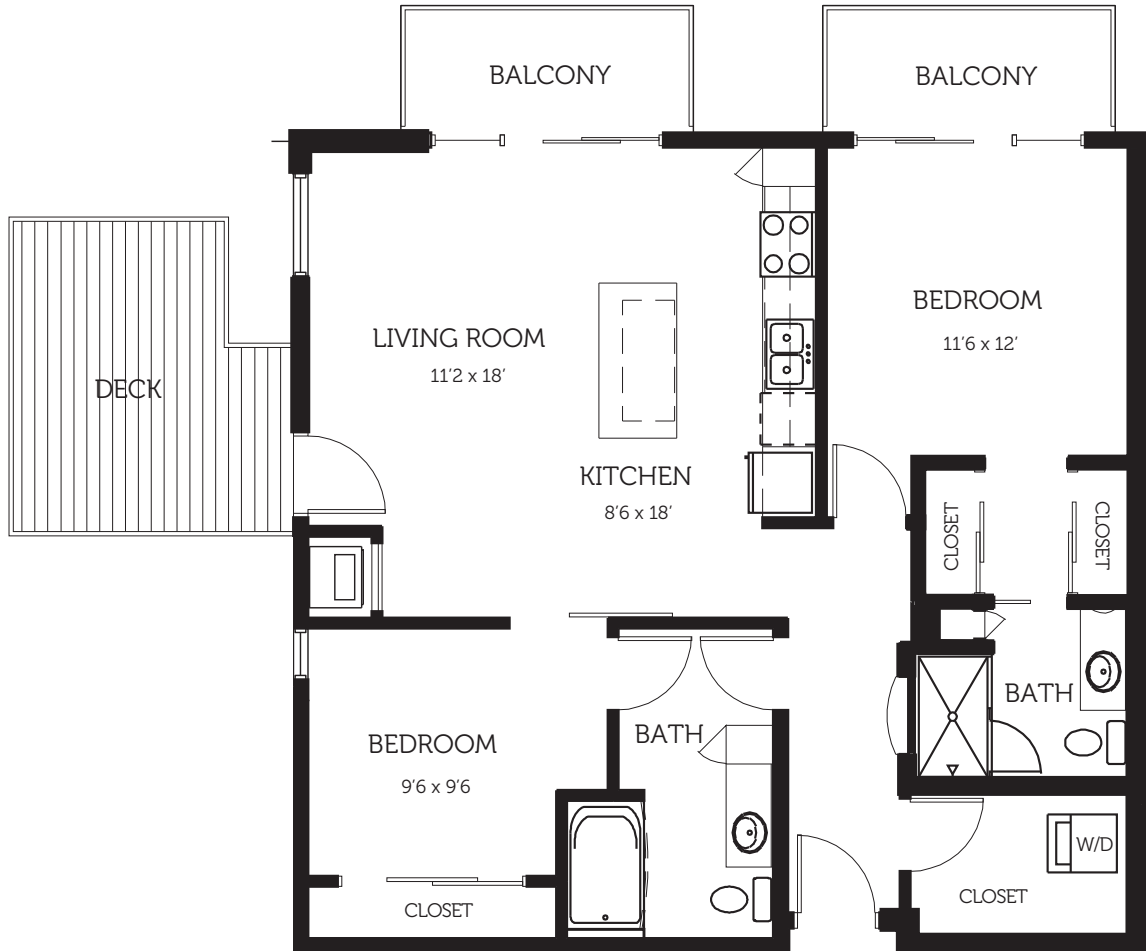

APARTMENTS

B3

1 Bedroom/1 Bathroom + Den
975 SF

NOTES

Prices change daily. Floor plans are not to scale. Dimensions, square footage and other finish and fixture variations may occur. 🏠

LiveAtFlux.com

NOTES

Prices change daily. Floor plans are not to scale. Dimensions, square footage and other finish and fixture variations may occur. 

APARTMENTS

C2

2 Bedroom/2 Bathroom
968 SF

NOTES

Prices change daily. Floor plans are not to scale. Dimensions, square footage and other finish and fixture variations may occur. 🏠

LiveAtFlux.com

NOTES

Prices change daily. Floor plans are not to scale. Dimensions, square footage and other finish and fixture variations may occur. 🏠

NOTES

Prices change daily. Floor plans are not to scale. Dimensions, square footage and other finish and fixture variations may occur. 🏠

NOTES

Prices change daily. Floor plans are not to scale. Dimensions, square footage and other finish and fixture variations may occur. 

NOTES

Prices change daily. Floor plans are not to scale. Dimensions, square footage and other finish and fixture variations may occur. 🏠

APARTMENTS

D1

2 Bedroom/2 Bathroom
1095 SF

NOTES

Prices change daily. Floor plans are not to scale. Dimensions, square footage and other finish and fixture variations may occur. 🏠