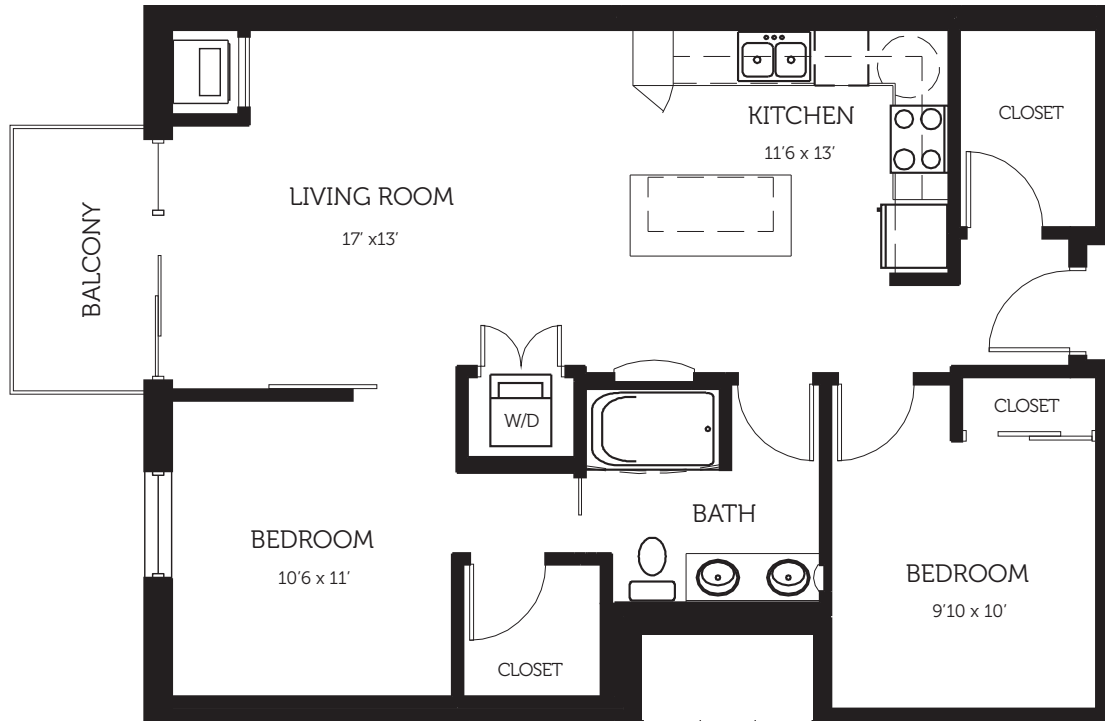

NOTES

Prices change daily. Floor plans are not to scale. Dimensions, square footage and other finish and fixture variations may occur. 

NOTES

Prices change daily. Floor plans are not to scale. Dimensions, square footage and other finish and fixture variations may occur. 🏠

APARTMENTS

B3

1 Bedroom/1 Bathroom + Den
975 SF

NOTES

Prices change daily. Floor plans are not to scale. Dimensions, square footage and other finish and fixture variations may occur. 🏠

LiveAtFlux.com

NOTES

Prices change daily. Floor plans are not to scale. Dimensions, square footage and other finish and fixture variations may occur. 

APARTMENTS

C2

2 Bedroom/2 Bathroom
968 SF

NOTES

Prices change daily. Floor plans are not to scale. Dimensions, square footage and other finish and fixture variations may occur. 🏠

LiveAtFlux.com

NOTES

Prices change daily. Floor plans are not to scale. Dimensions, square footage and other finish and fixture variations may occur. 🏠