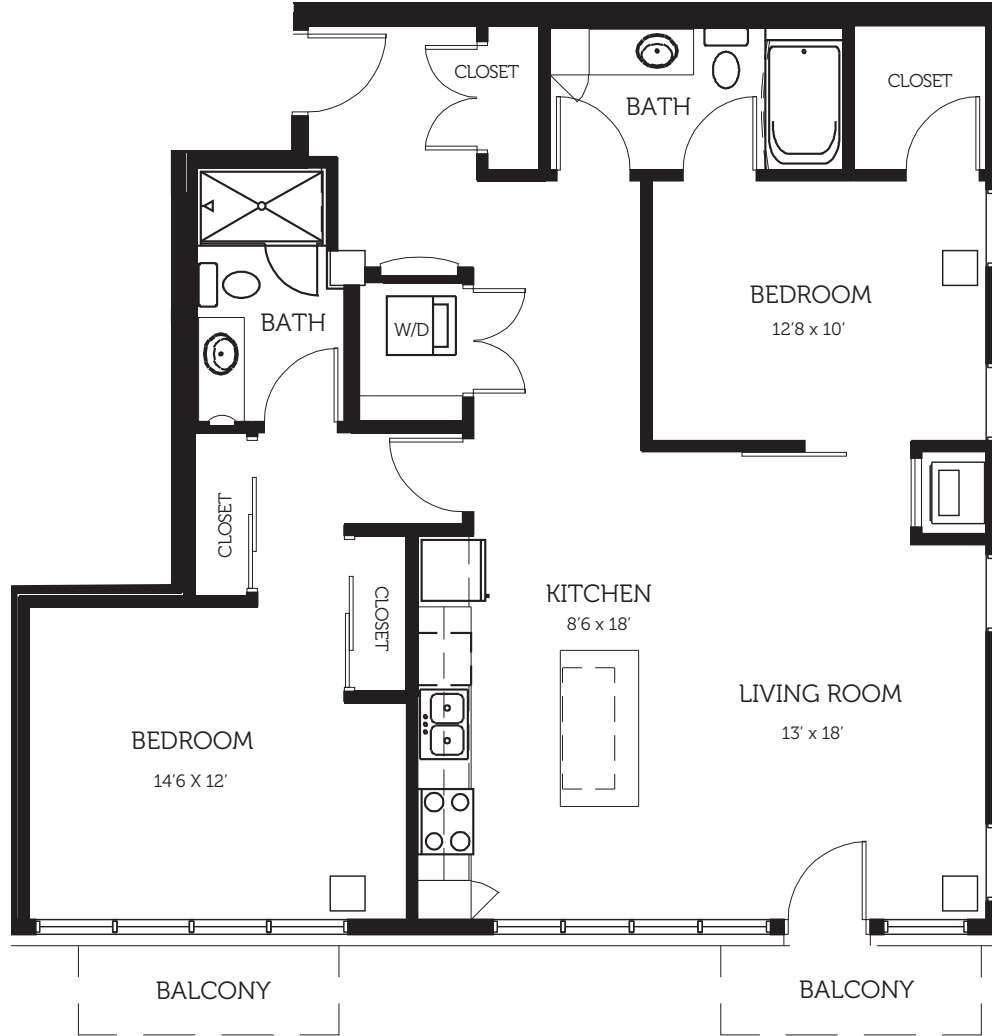

APARTMENTS

B3

1 Bedroom/1 Bathroom + Den
975 SF

NOTES

Prices change daily. Floor plans are not to scale. Dimensions, square footage and other finish and fixture variations may occur. 🏠

LiveAtFlux.com

NOTES

Prices change daily. Floor plans are not to scale. Dimensions, square footage and other finish and fixture variations may occur. 

APARTMENTS

C2

2 Bedroom/2 Bathroom
968 SF

NOTES

Prices change daily. Floor plans are not to scale. Dimensions, square footage and other finish and fixture variations may occur. 🏠

LiveAtFlux.com

NOTES

Prices change daily. Floor plans are not to scale. Dimensions, square footage and other finish and fixture variations may occur. 🏠

NOTES

Prices change daily. Floor plans are not to scale. Dimensions, square footage and other finish and fixture variations may occur. 🏠

NOTES

Prices change daily. Floor plans are not to scale. Dimensions, square footage and other finish and fixture variations may occur. 