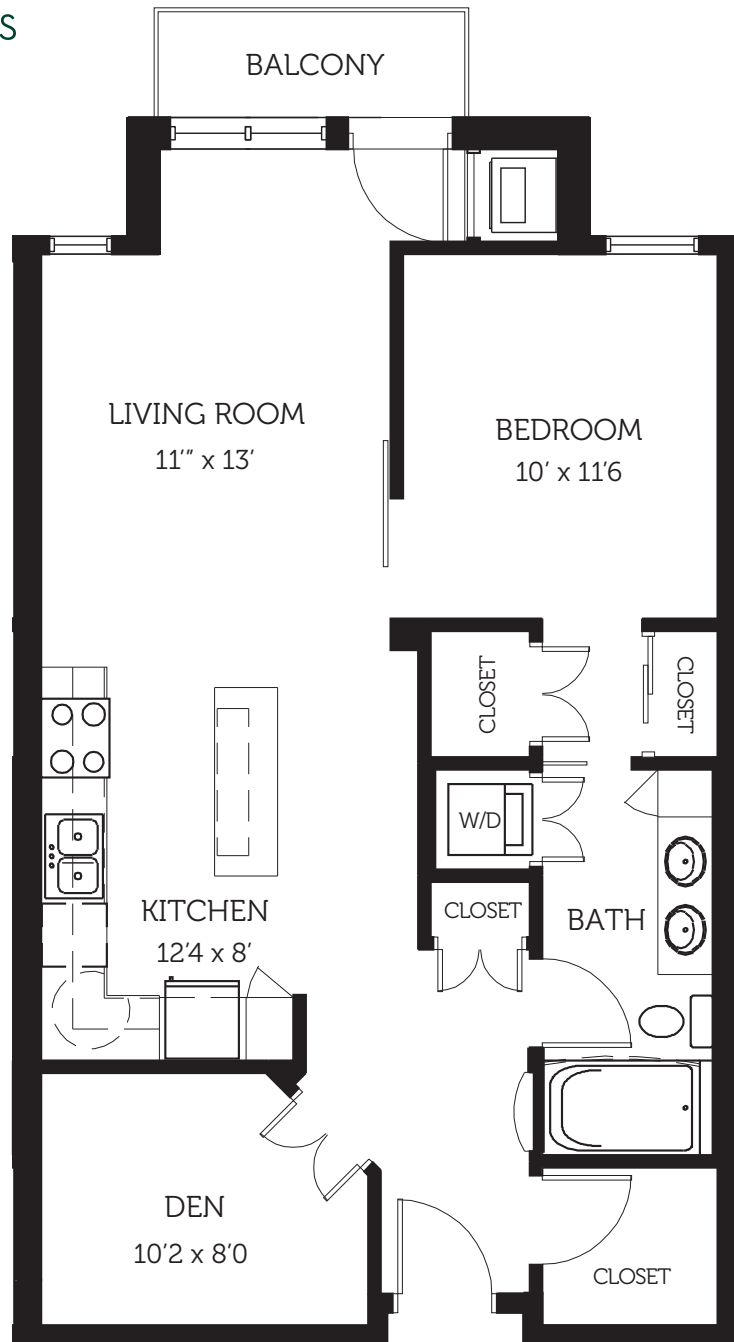

NOTES

Prices change daily. Floor plans are not to scale. Dimensions, square footage and other finish and fixture variations may occur. 

NOTES

Prices change daily. Floor plans are not to scale. Dimensions, square footage and other finish and fixture variations may occur. 🏠

NOTES

Prices change daily. Floor plans are not to scale. Dimensions, square footage and other finish and fixture variations may occur. 🏠

NOTES

Prices change daily. Floor plans are not to scale. Dimensions, square footage and other finish and fixture variations may occur. 🏠

APARTMENTS

B3

1 Bedroom/1 Bathroom + Den
975 SF

NOTES

Prices change daily. Floor plans are not to scale. Dimensions, square footage and other finish and fixture variations may occur. 🏠

LiveAtFlux.com

NOTES

Prices change daily. Floor plans are not to scale. Dimensions, square footage and other finish and fixture variations may occur. 