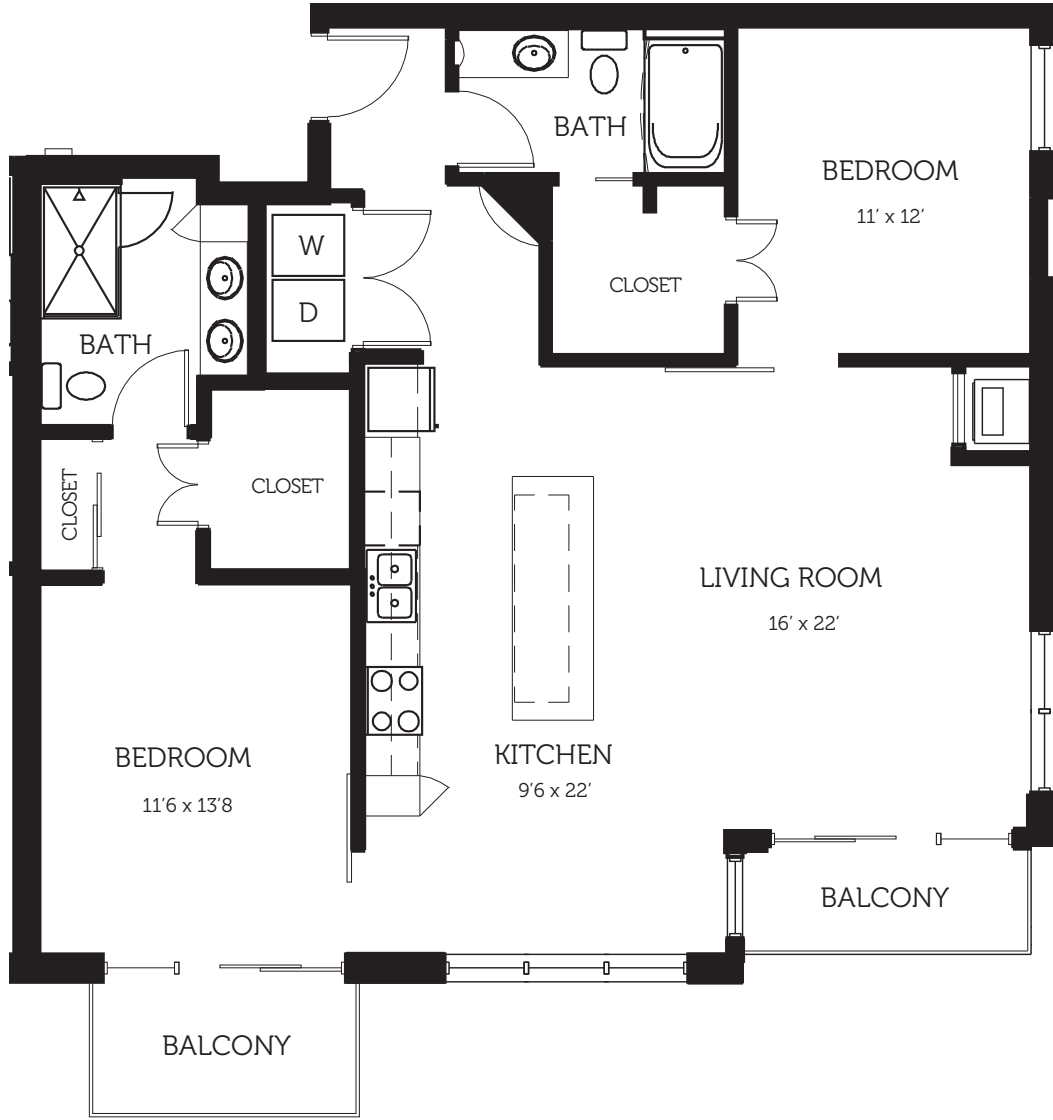

NOTES

Prices change daily. Floor plans are not to scale. Dimensions, square footage and other finish and fixture variations may occur. 🏠

NOTES

Prices change daily. Floor plans are not to scale. Dimensions, square footage and other finish and fixture variations may occur. 

NOTES

Prices change daily. Floor plans are not to scale. Dimensions, square footage and other finish and fixture variations may occur. 🏠

APARTMENTS

D1

2 Bedroom/2 Bathroom
1095 SF

NOTES

Prices change daily. Floor plans are not to scale. Dimensions, square footage and other finish and fixture variations may occur. 🏠

LiveAtFlux.com

APARTMENTS

D2

2 Bedroom/2 Bathroom
1216 SF

NOTES

Prices change daily. Floor plans are not to scale. Dimensions, square footage and other finish and fixture variations may occur. 🏠

LiveAtFlux.com

NOTES

Prices change daily. Floor plans are not to scale. Dimensions, square footage and other finish and fixture variations may occur. 🏠

NOTES

Prices change daily. Floor plans are not to scale. Dimensions, square footage and other finish and fixture variations may occur. 🏠