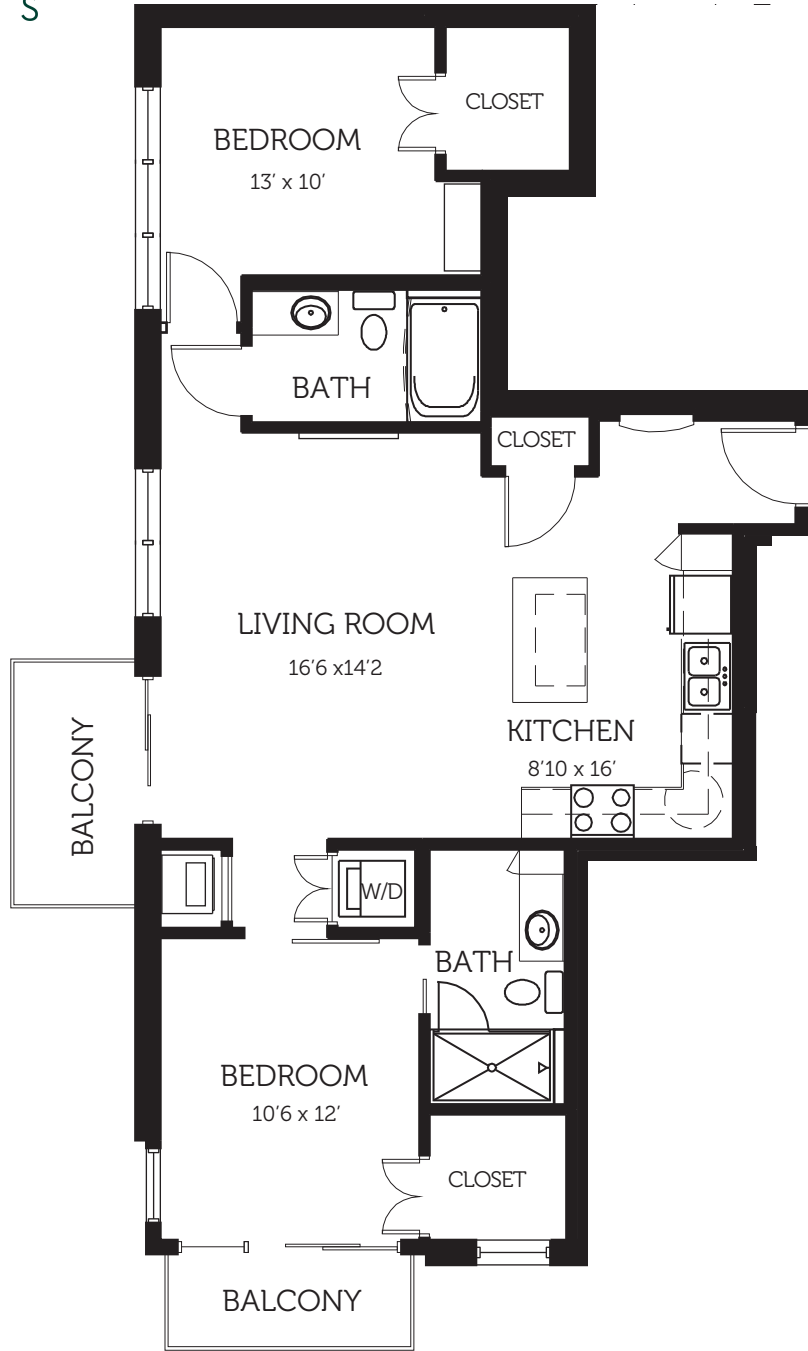

NOTES

Prices change daily. Floor plans are not to scale. Dimensions, square footage and other finish and fixture variations may occur. 

NOTES

Prices change daily. Floor plans are not to scale. Dimensions, square footage and other finish and fixture variations may occur. 🏠

APARTMENTS

B3

1 Bedroom/1 Bathroom + Den
975 SF

NOTES

Prices change daily. Floor plans are not to scale. Dimensions, square footage and other finish and fixture variations may occur. 🏠

LiveAtFlux.com

NOTES

Prices change daily. Floor plans are not to scale. Dimensions, square footage and other finish and fixture variations may occur. 

APARTMENTS

C2

2 Bedroom/2 Bathroom
968 SF

NOTES

Prices change daily. Floor plans are not to scale. Dimensions, square footage and other finish and fixture variations may occur. 🏠

LiveAtFlux.com

NOTES

Prices change daily. Floor plans are not to scale. Dimensions, square footage and other finish and fixture variations may occur. 🏠

NOTES

Prices change daily. Floor plans are not to scale. Dimensions, square footage and other finish and fixture variations may occur. 🏠

NOTES

Prices change daily. Floor plans are not to scale. Dimensions, square footage and other finish and fixture variations may occur. 