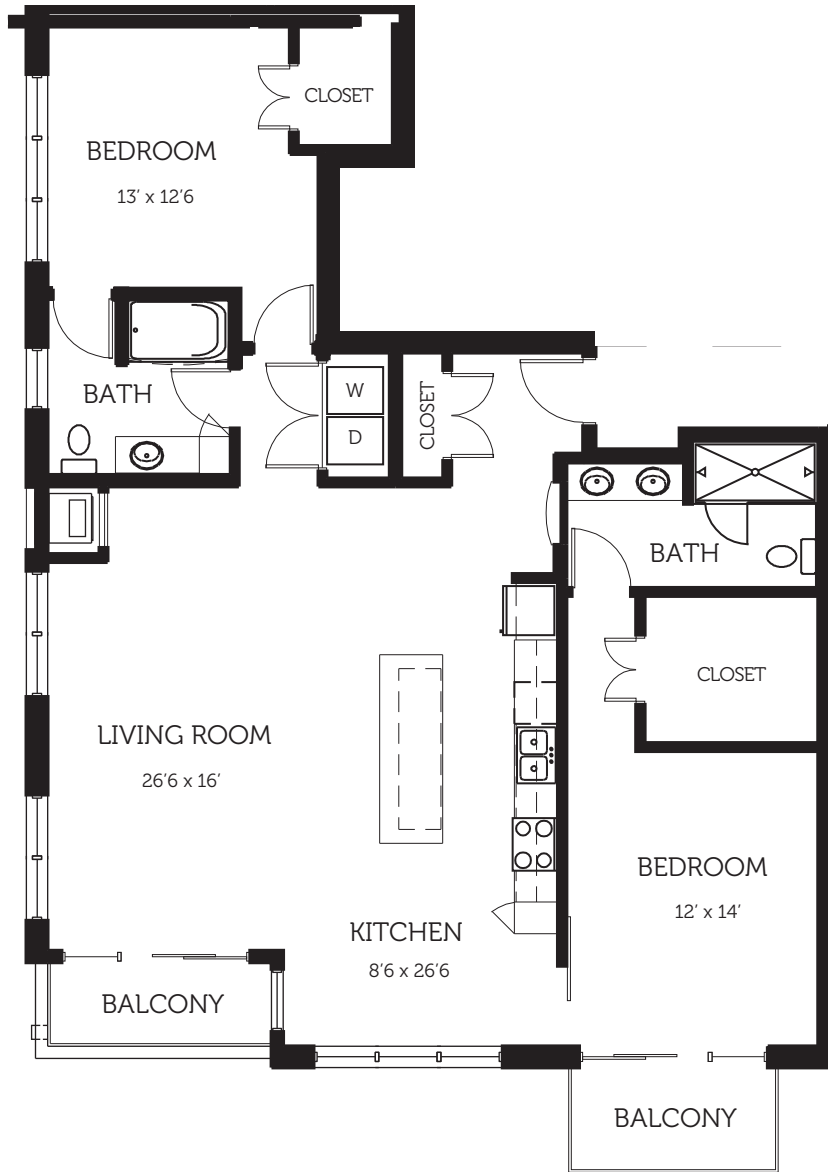

NOTES

Prices change daily. Floor plans are not to scale. Dimensions, square footage and other finish and fixture variations may occur. 🏠

NOTES

Prices change daily. Floor plans are not to scale. Dimensions, square footage and other finish and fixture variations may occur. 

NOTES

Prices change daily. Floor plans are not to scale. Dimensions, square footage and other finish and fixture variations may occur. 🏠

APARTMENTS

D1

2 Bedroom/2 Bathroom
1095 SF

NOTES

Prices change daily. Floor plans are not to scale. Dimensions, square footage and other finish and fixture variations may occur. 🏠

LiveAtFlux.com

APARTMENTS

D2

2 Bedroom/2 Bathroom
1216 SF

NOTES

Prices change daily. Floor plans are not to scale. Dimensions, square footage and other finish and fixture variations may occur. 🏠

LiveAtFlux.com

NOTES

Prices change daily. Floor plans are not to scale. Dimensions, square footage and other finish and fixture variations may occur. 🏠

NOTES

Prices change daily. Floor plans are not to scale. Dimensions, square footage and other finish and fixture variations may occur. 🏠