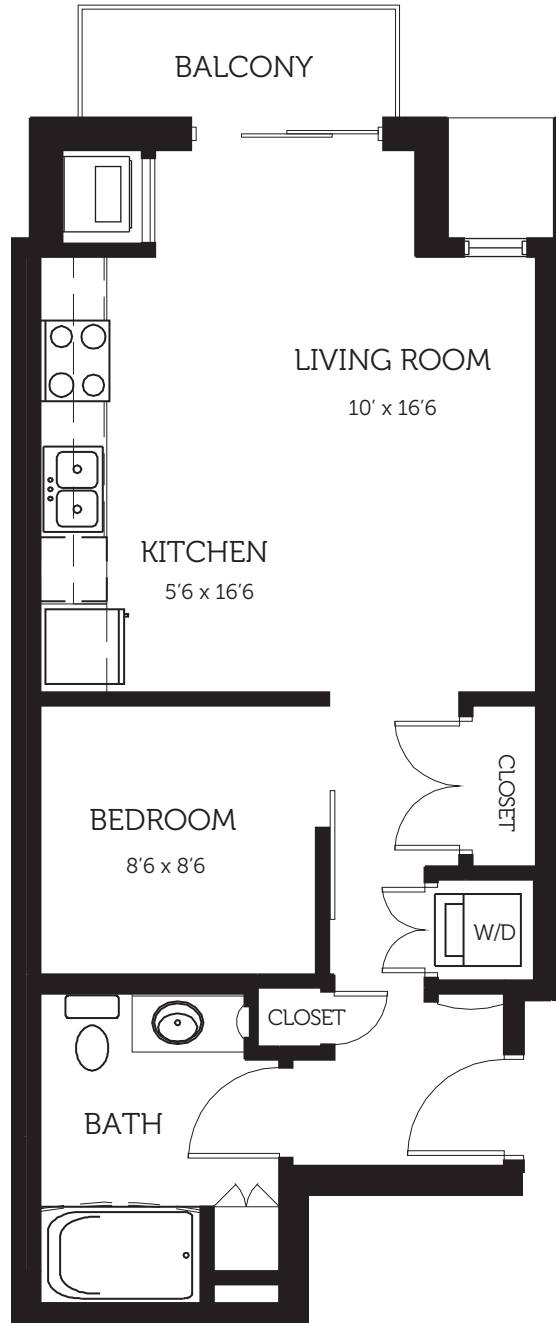

INTERIOR FEATURES

- **Expansive Floor Plans:** studio, one and two-bedroom apartments
- **Hardwood-style or Concrete Floors**
- **Stainless Steel Appliances**
- **Gas Ranges***
- **Flat Panel Cabinets:** mocha finish
- **Kitchen Islands***
- **Large Walk-in Closets***
- **Double Vanity***
- **Washer and Dryer Included**
- **Industrial Exposed Ductwork***
- **State-of-the-art Keyless FOB Locks**
- **9' or 10' Ceilings**
- **Patios and Balconies**

NOTES

Prices change daily. Floor plans are not to scale. Dimensions, square footage and other finish and fixture variations may occur. 🏠

NOTES _____

Prices change daily. Floor plans are not to scale. Dimensions, square footage and other finish and fixture variations may occur. 🏠