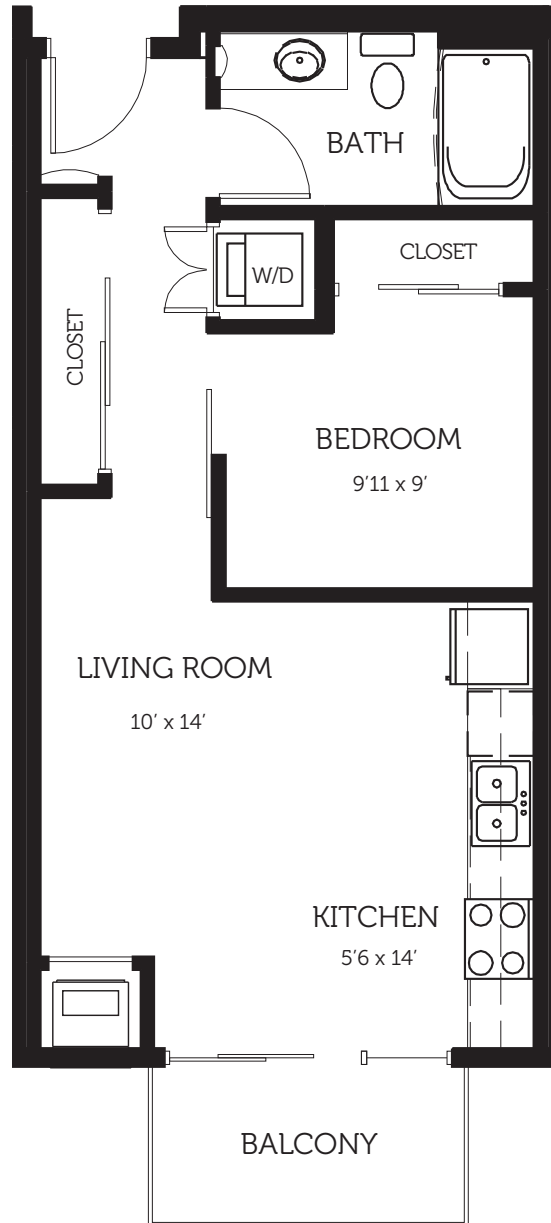

INTERIOR FEATURES

- **Expansive Floor Plans:** studio, one and two-bedroom apartments
- **Hardwood-style or Concrete Floors**
- **Stainless Steel Appliances**
- **Gas Ranges***
- **Flat Panel Cabinets:** mocha finish
- **Kitchen Islands***
- **Large Walk-in Closets***
- **Double Vanity***
- **Washer and Dryer Included**
- **Industrial Exposed Ductwork***
- **State-of-the-art Keyless FOB Locks**
- **9' or 10' Ceilings**
- **Patios and Balconies**

NOTES

Prices change daily. Floor plans are not to scale. Dimensions, square footage and other finish and fixture variations may occur. 🏠

NOTES _____

Prices change daily. Floor plans are not to scale. Dimensions, square footage and other finish and fixture variations may occur. 🏠