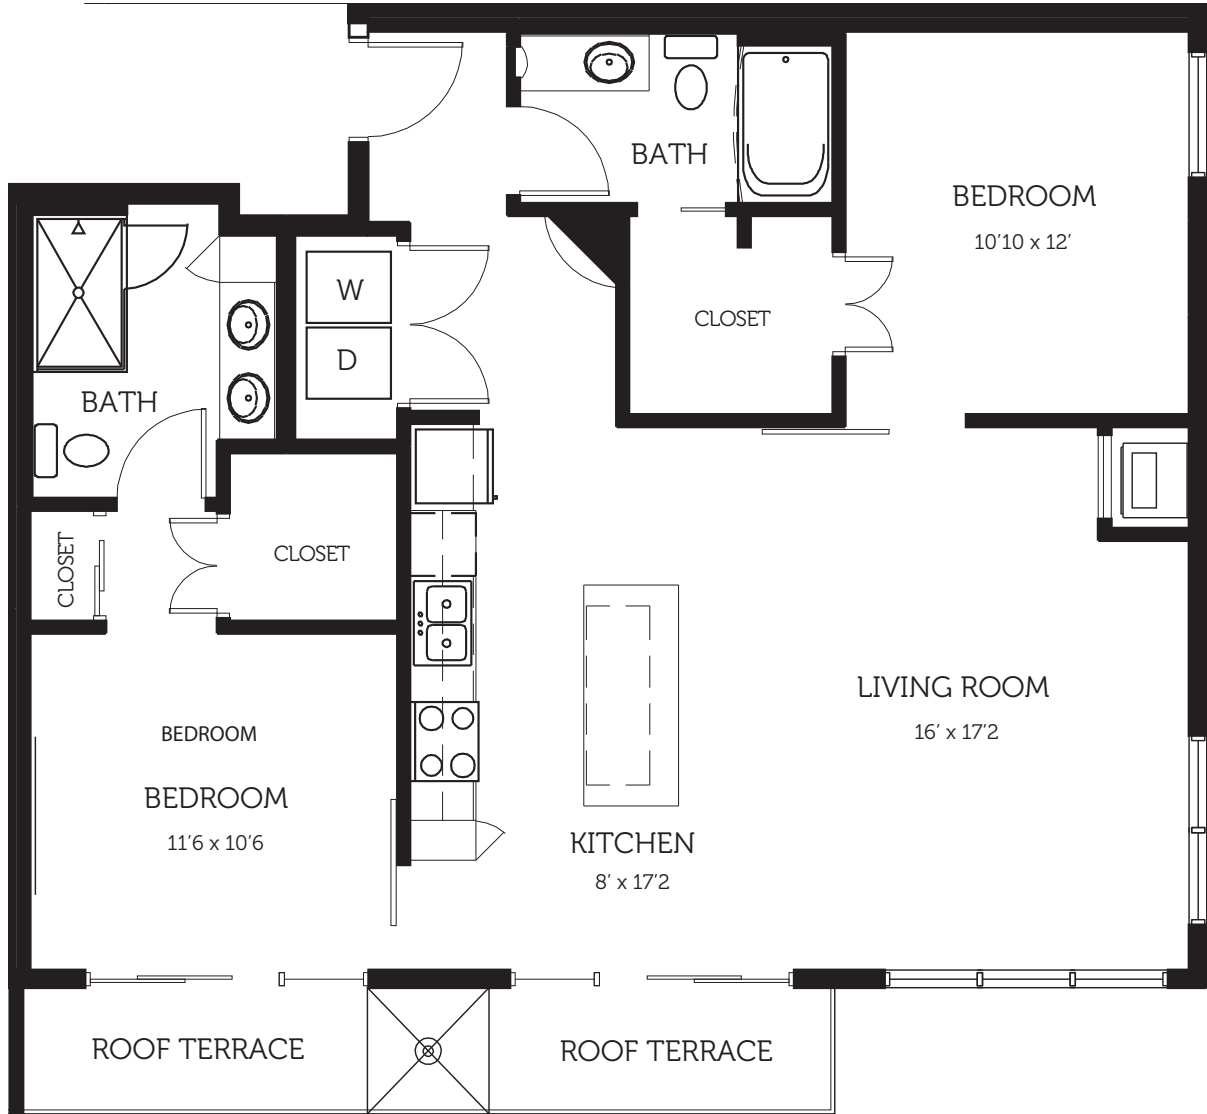

NOTES

Prices change daily. Floor plans are not to scale. Dimensions, square footage and other finish and fixture variations may occur. 🏠

NOTES

Prices change daily. Floor plans are not to scale. Dimensions, square footage and other finish and fixture variations may occur. 

NOTES

Prices change daily. Floor plans are not to scale. Dimensions, square footage and other finish and fixture variations may occur. 🏠

APARTMENTS

D1

2 Bedroom/2 Bathroom
1095 SF

NOTES

Prices change daily. Floor plans are not to scale. Dimensions, square footage and other finish and fixture variations may occur. 🏠

LiveAtFlux.com

APARTMENTS

D2

2 Bedroom/2 Bathroom
1216 SF

NOTES

Prices change daily. Floor plans are not to scale. Dimensions, square footage and other finish and fixture variations may occur. 🏠

LiveAtFlux.com

NOTES

Prices change daily. Floor plans are not to scale. Dimensions, square footage and other finish and fixture variations may occur. 🏠

NOTES

Prices change daily. Floor plans are not to scale. Dimensions, square footage and other finish and fixture variations may occur. 🏠