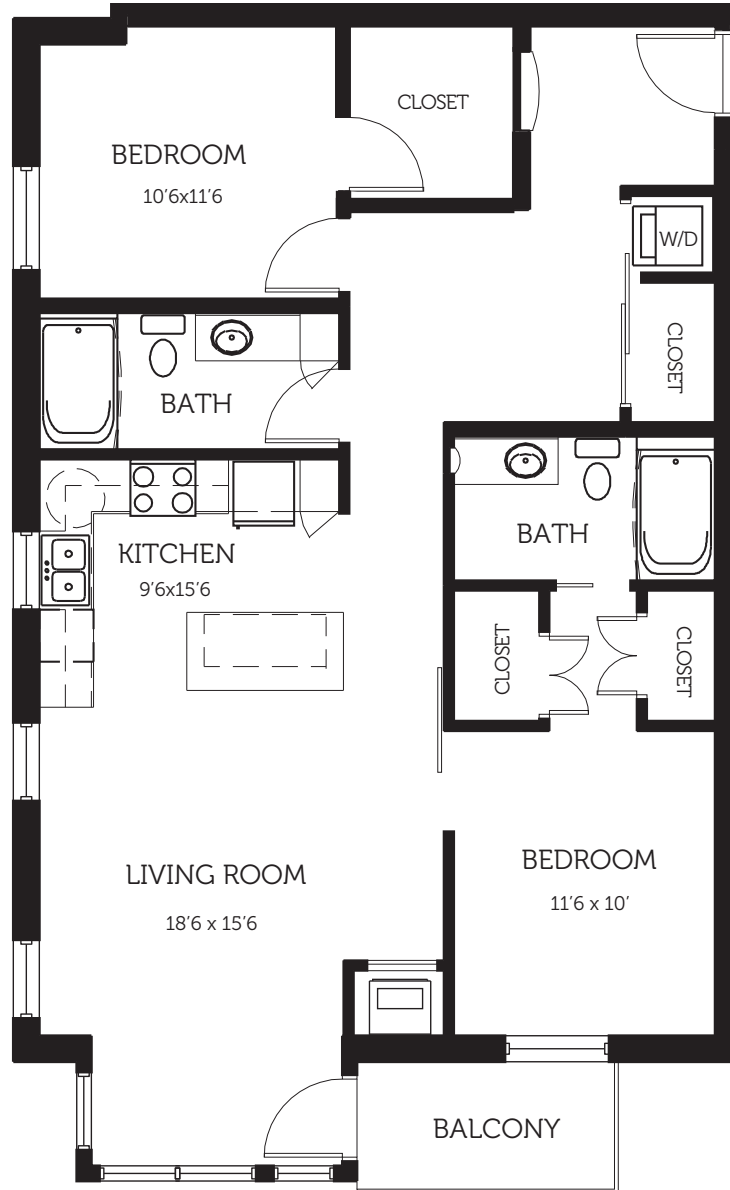

APARTMENTS

B3

1 Bedroom/1 Bathroom + Den
975 SF

NOTES

Prices change daily. Floor plans are not to scale. Dimensions, square footage and other finish and fixture variations may occur. 🏠

LiveAtFlux.com

NOTES

Prices change daily. Floor plans are not to scale. Dimensions, square footage and other finish and fixture variations may occur. 

APARTMENTS

C2

2 Bedroom/2 Bathroom
968 SF

NOTES

Prices change daily. Floor plans are not to scale. Dimensions, square footage and other finish and fixture variations may occur. 🏠

LiveAtFlux.com

NOTES

Prices change daily. Floor plans are not to scale. Dimensions, square footage and other finish and fixture variations may occur. 🏠

NOTES

Prices change daily. Floor plans are not to scale. Dimensions, square footage and other finish and fixture variations may occur. 🏠

NOTES

Prices change daily. Floor plans are not to scale. Dimensions, square footage and other finish and fixture variations may occur. 

NOTES

Prices change daily. Floor plans are not to scale. Dimensions, square footage and other finish and fixture variations may occur. 🏠

APARTMENTS

D1

2 Bedroom/2 Bathroom
1095 SF

NOTES

Prices change daily. Floor plans are not to scale. Dimensions, square footage and other finish and fixture variations may occur. 🏠