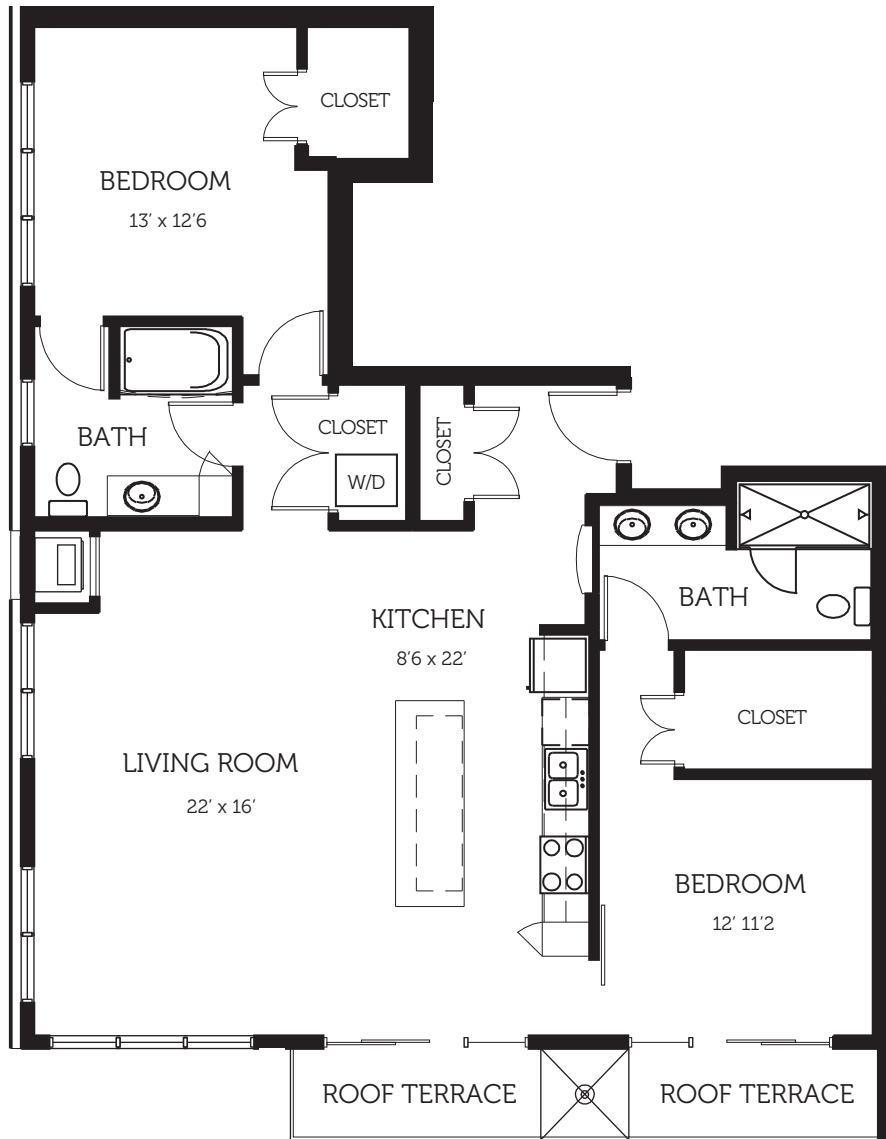

NOTES

Prices change daily. Floor plans are not to scale. Dimensions, square footage and other finish and fixture variations may occur. 🏠

NOTES

Prices change daily. Floor plans are not to scale. Dimensions, square footage and other finish and fixture variations may occur. 

NOTES

Prices change daily. Floor plans are not to scale. Dimensions, square footage and other finish and fixture variations may occur. 🏠

APARTMENTS

D1

2 Bedroom/2 Bathroom
1095 SF

NOTES

Prices change daily. Floor plans are not to scale. Dimensions, square footage and other finish and fixture variations may occur. 🏠

LiveAtFlux.com

APARTMENTS

D2

2 Bedroom/2 Bathroom
1216 SF

NOTES

Prices change daily. Floor plans are not to scale. Dimensions, square footage and other finish and fixture variations may occur. 🏠

LiveAtFlux.com

NOTES

Prices change daily. Floor plans are not to scale. Dimensions, square footage and other finish and fixture variations may occur. 🏠

NOTES

Prices change daily. Floor plans are not to scale. Dimensions, square footage and other finish and fixture variations may occur. 🏠