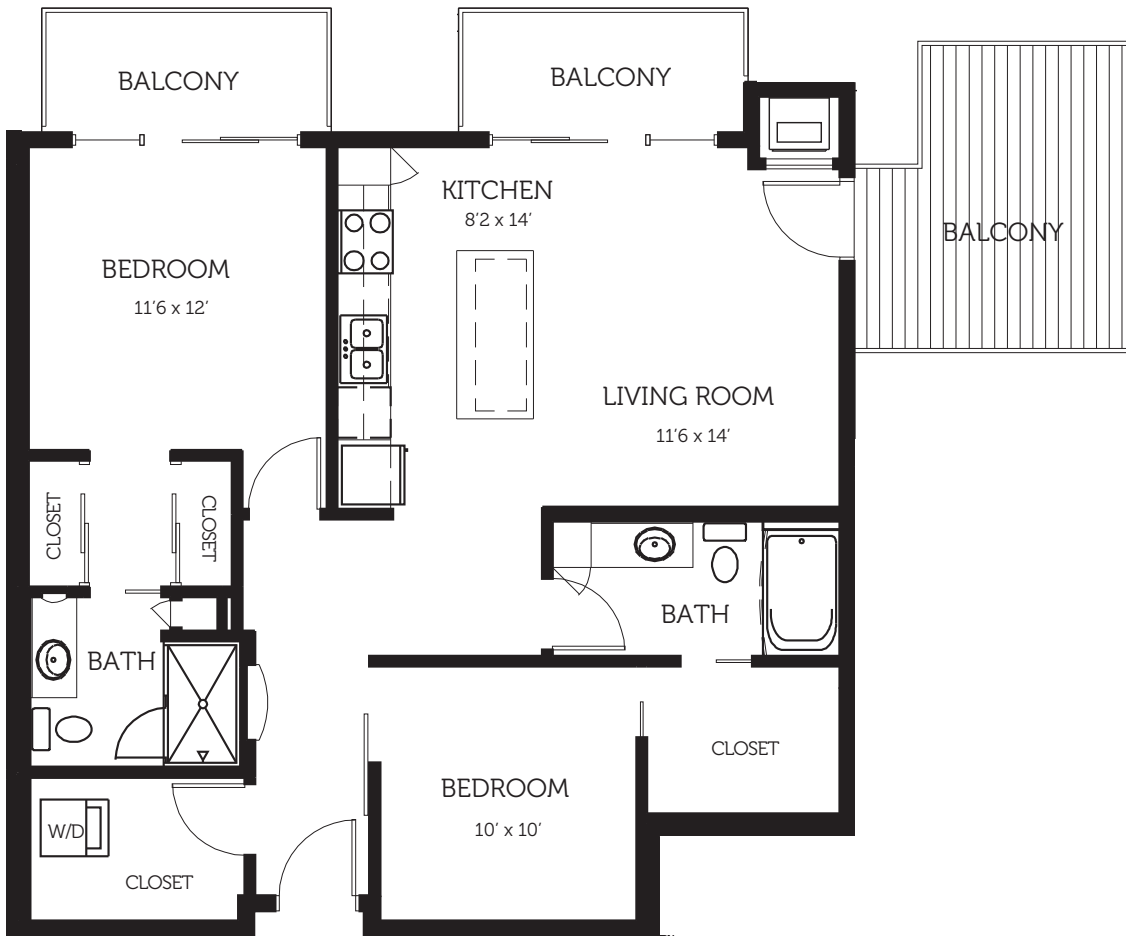

APARTMENTS

B3

1 Bedroom/1 Bathroom + Den
975 SF

NOTES

Prices change daily. Floor plans are not to scale. Dimensions, square footage and other finish and fixture variations may occur. 🏠

LiveAtFlux.com

NOTES

Prices change daily. Floor plans are not to scale. Dimensions, square footage and other finish and fixture variations may occur. 

APARTMENTS

C2

2 Bedroom/2 Bathroom
968 SF

NOTES

Prices change daily. Floor plans are not to scale. Dimensions, square footage and other finish and fixture variations may occur. 🏠

LiveAtFlux.com

NOTES

Prices change daily. Floor plans are not to scale. Dimensions, square footage and other finish and fixture variations may occur. 🏠

NOTES

Prices change daily. Floor plans are not to scale. Dimensions, square footage and other finish and fixture variations may occur. 🏠

NOTES

Prices change daily. Floor plans are not to scale. Dimensions, square footage and other finish and fixture variations may occur. 