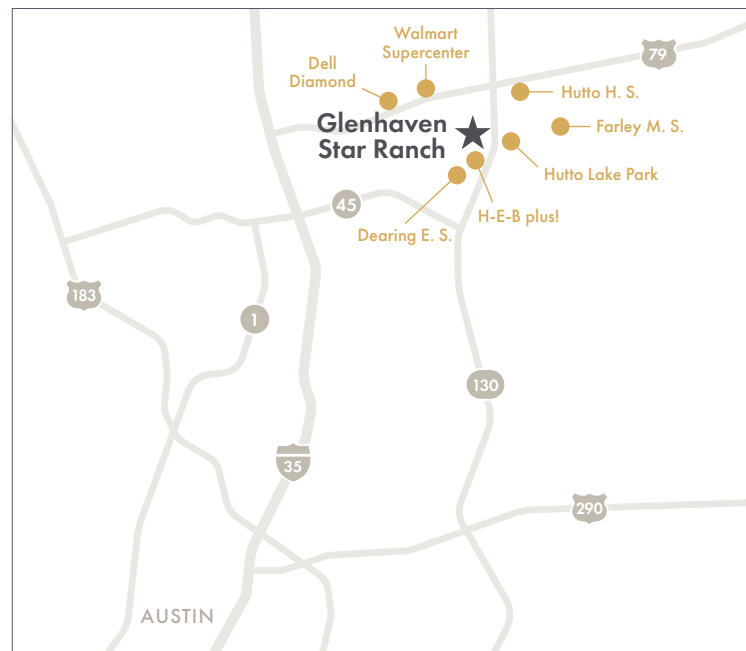

 Green Living

CONVENIENCES

- **Convenient Location:** 30 minutes to downtown Austin
- **Easy Highway Access:** nearby TX-130, TX-45, and US-79
- **Nearby Shopping and Dining**
- **Hiking and Biking Trails:** located near Hutto Lake Park, Meadow Lake Park, Settlement Park, and Dell Diamond