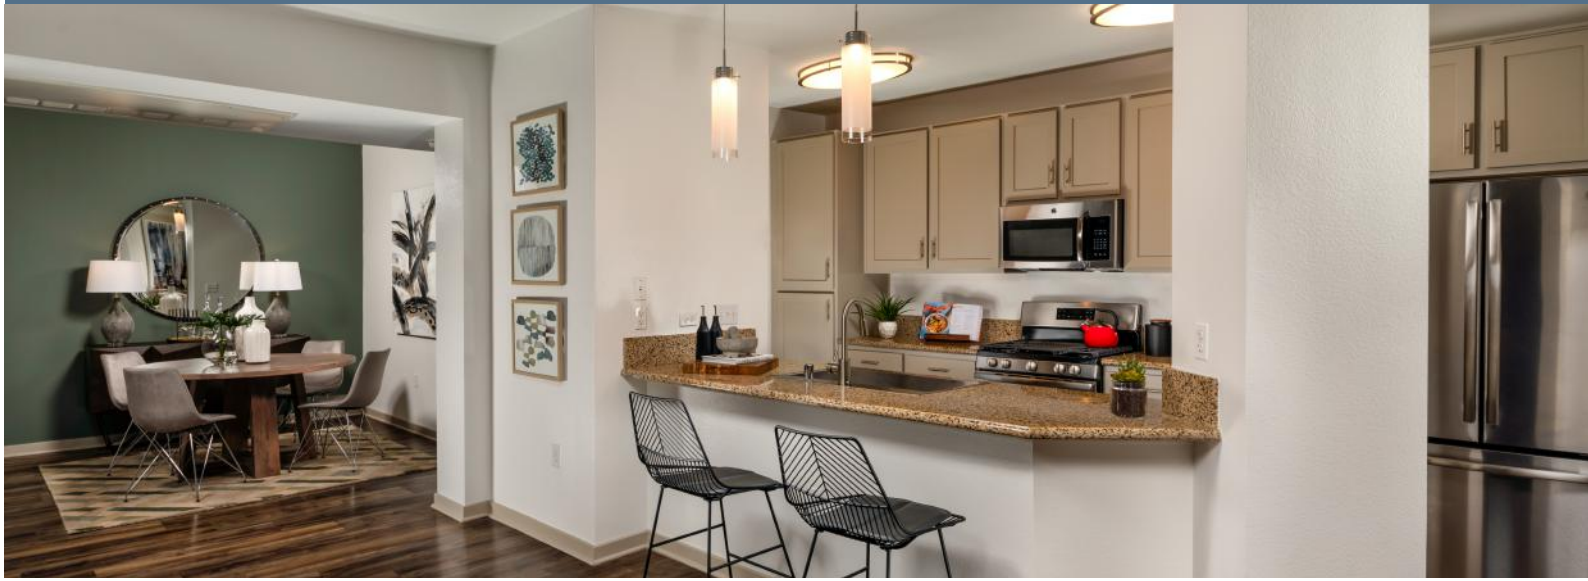

BEAUTIFULLY RENOVATED INTERIORS

COMMUNITY AMENITIES / CONVENIENCES

- **Year-round Saltwater Pool:** with lounge seating and heated spa
- **24-hour Fitness Center:** fully-equipped with upgraded cardio and weight equipment and BRITA hydration station
- **Fitness Studio:** with on-demand virtual trainer
- **Resident Lounge:** with billiards and TV
- **Courtyards:** five outdoor courtyards with fire pits
- **BBQ Grills**
- **Pet and Walking Path**
- **Gift Wrap Station**
- **Package Receiving:** lockers with 24-hour access
- **On-site Storage**
- **Electric Vehicle Charging Stations**
- **Underground Garage**
- **Controlled Access**
- **Smoke-Free Community**
- **Central Location:** close to downtown San Diego
- **Convenient Access:** mass transit nearby and convenient to Montgomery-Gibbs Executive Airport
- **Easy Highway Access:** convenient to SR 805 and 163

INTERIOR FEATURES

- **Expansive Floor Plans:** one, two and three-bedroom apartments & lofts
- **Premium Granite Countertops**
- **Hardwood-style Flooring:** in all living areas, kitchens and baths
- **Stainless Steel Appliances:** GE® ENERGY STAR® w
- **Shaker-style Cabinets:** gray finish
- **Spacious Kitchen Pantry**
- **Updated Kitchen Hardware and Light Fixtures**
- **Soaking Bathtubs:** with curved shower rods
- **Double Vanity***
- **Linen Closets***
- **Large Walk-in Closets**
- **Carpet:** in bedrooms and adjacent closets
- **Washer and Dryer:** full-size
- **9' Ceilings**
- **Oversized Patios and Balconies:** with additional storage
- **Mountain and Park Views***

*In Select Homes