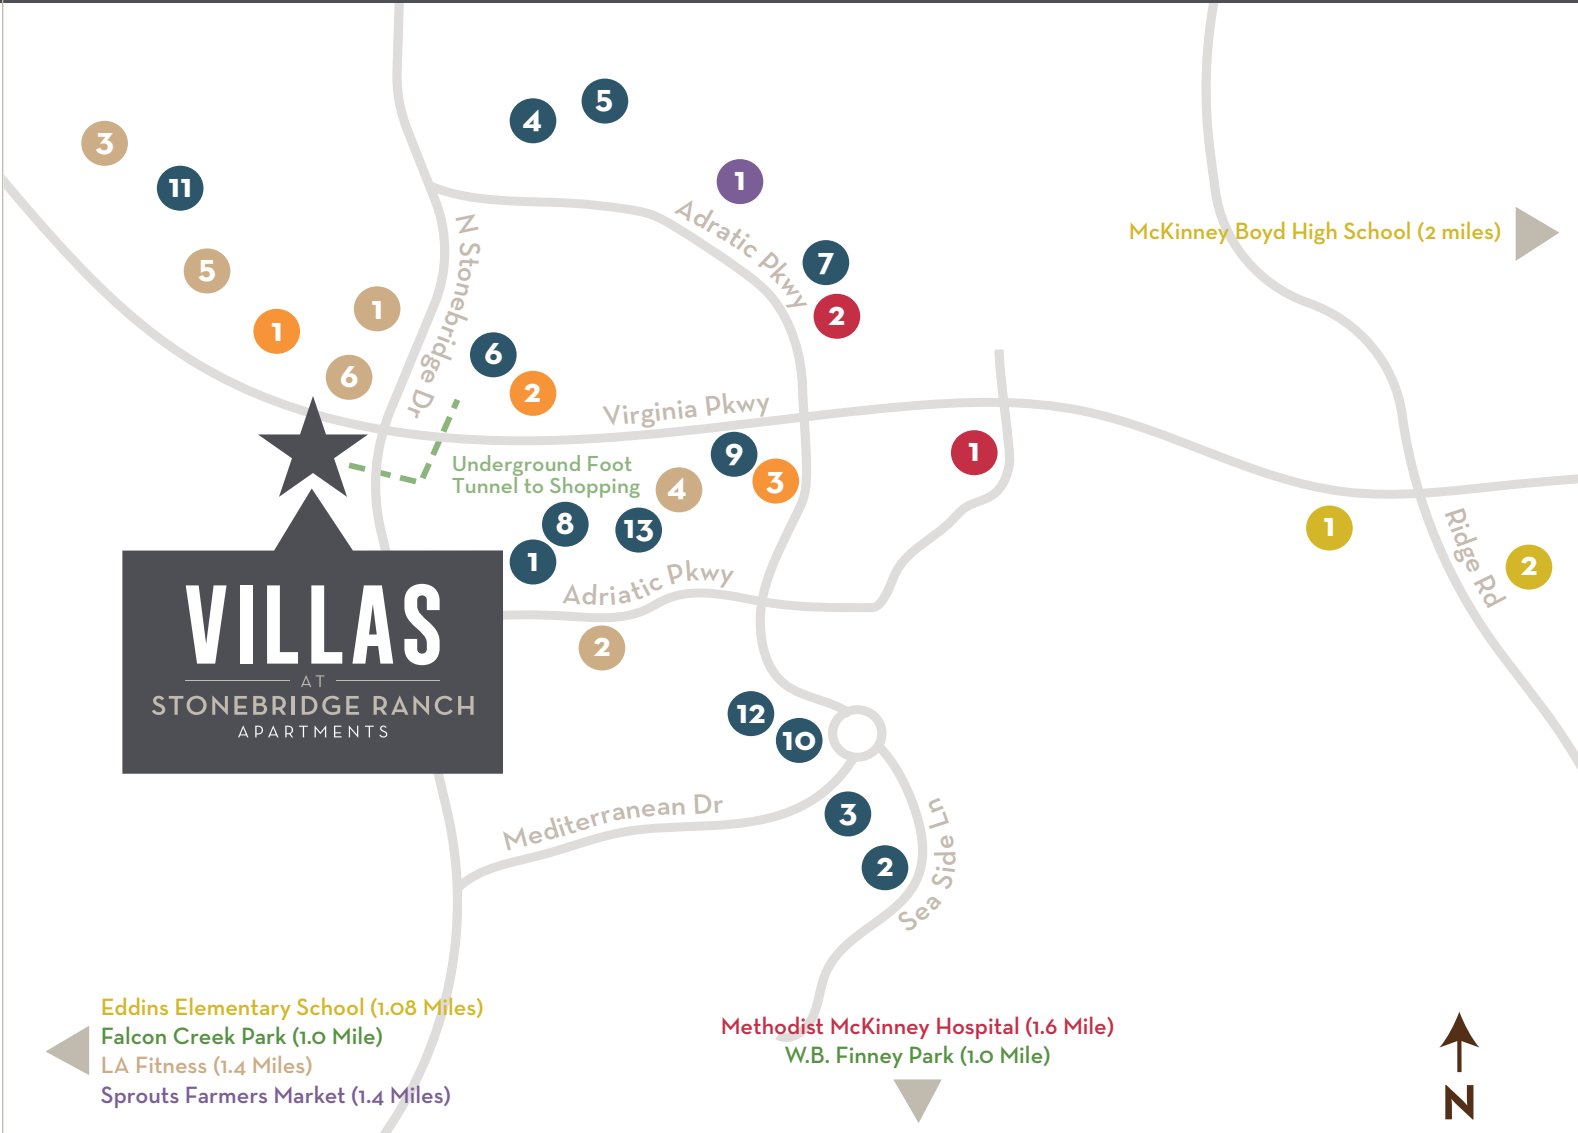

Central Location: minutes to Downtown McKinney

Convenient Access: walk to Starbucks® & Adriatica Village

Freeway Accessibility: minutes to US-75 and 121

Walking Paths: including an underground trail to ample restaurants and shops

*In select homes

7101 Virginia Pkwy, McKinney, TX 75071
VillasAtStonebridgeRanch.com

*subject to change, error and/or deletion 2-19 🏠

VILLAS

AT
STONEBRIDGE RANCH
APARTMENTS

DINING

1. Cavalli Pizza Napoletana
2. Gregory's Bistro
3. Harry's at the Harbor
4. JC's Burger House
5. Nom Noms Mexican Grill
6. Panda Express
7. Sali's Italian
8. Silk Road Thai Cuisine
9. Starbucks
10. Starwood Café
11. The Donut Kitchen
12. Umai Sushi
13. Zin Zen Wine Bistro

GROCERY STORES

1. Tom Thumb
- ◀ Sprout's Farmers Market

CONVENIENCES

1. Dry Clean Super Center
2. Siena Massage
3. Stonebridge Tailor
4. The UPS Store
5. United States Postal Service
6. Walgreens
- ◀ LA Fitness