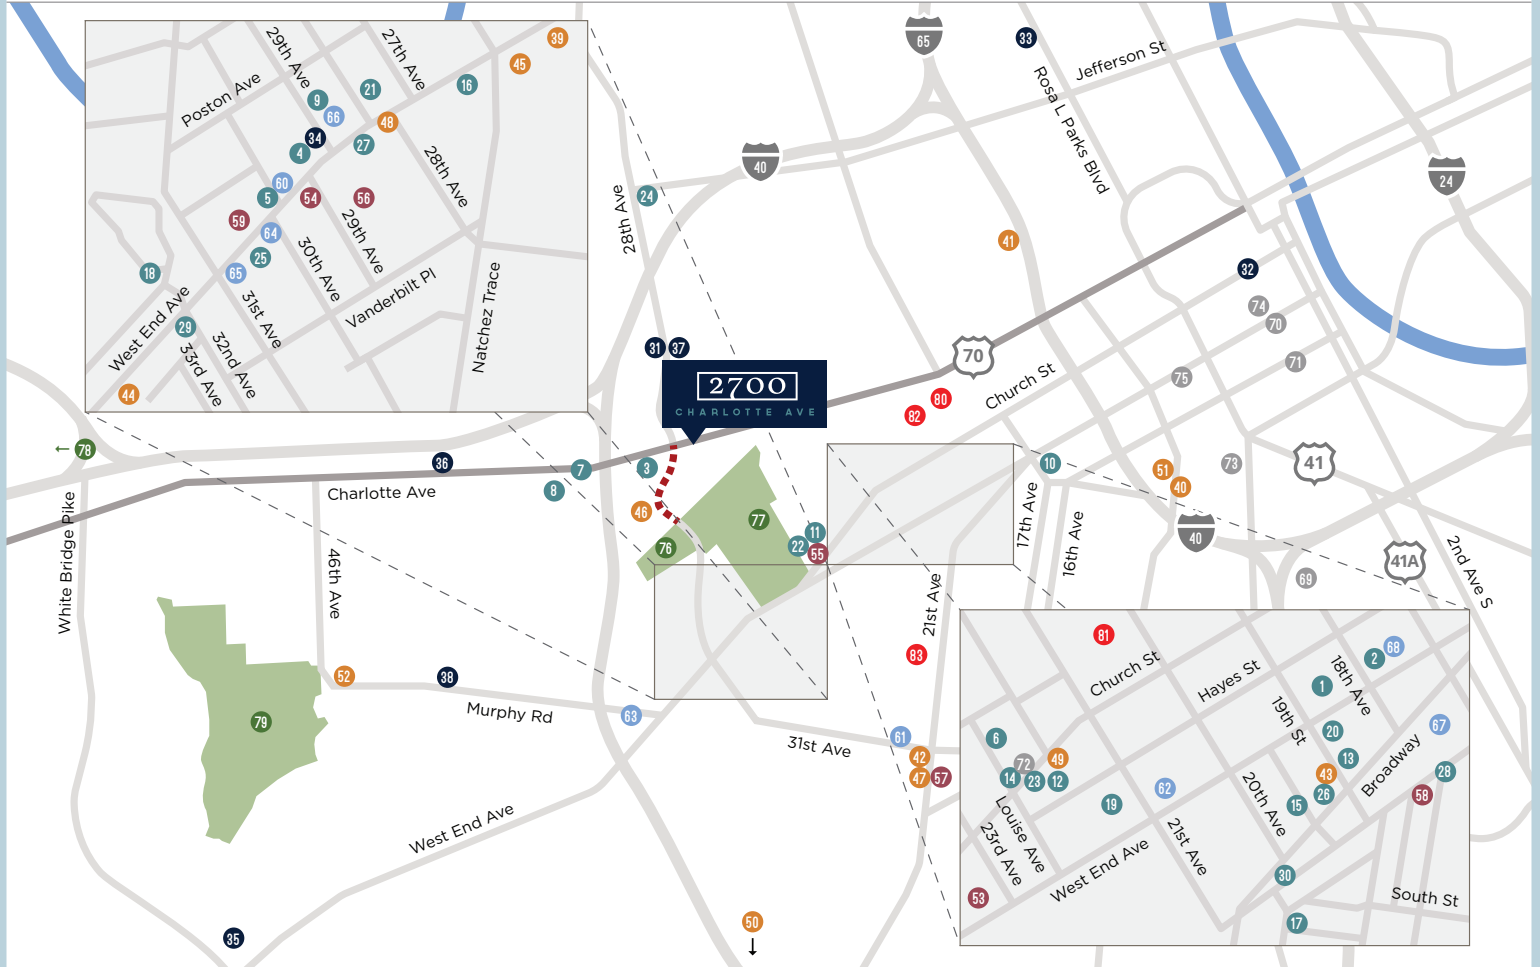

2700

CHARLOTTE AVE

Apartments with Personality.

DINING

- 1 1808 Grille
- 2 Americano Free Style Tapas
- 3 AVO
- 4 Bombay Palace Restaurant
- 5 Bricktop's Restaurant
- 6 Café Coco
- 7 Calypso Café West End
- 8 Castrillo's Pizza of Sylvan Park
- 9 Cori's DogHouse
- 10 DeSano Pizza Bakery
- 11 Fresh To Order
- 12 Gold Rush
- 13 Hattie B's Hot Chicken

- 14 Hurry Back
- 15 J & J's Market & Café
- 16 J. Alexander's-Redlands Grill
- 17 Le Sel
- 18 Maggiano's
- 19 Mason's
- 20 Midtown Café
- 21 Newk's Eatery
- 22 Rotier's Restaurant
- 23 Samurai Sushi
- 24 Seafood Sensation
- 25 Stoney River
- 26 Tavern
- 27 Ted's Montana Grill
- 28 The Patterson House
- 29 The Tin Angel
- 30 Two Boots Nashville

GROCERY STORES

- 31 Givens Store
- 32 H G Hill Urban Market
- 33 Kroger
- 34 Piggly Wiggly
- 35 Publix
- 36 Rosie's Market
- 37 Swett's Market
- 38 The Produce Palace

SHOPPING

- 39 Barnes & Nobles
- 40 Blush
- 41 Brown Dog Market
- 42 Davis Cookware & Cutlery Shop
- 43 Fly South
- 44 Haymakers & Co.
- 45 Muse Boutique
- 46 oneCITY
- 47 Pangaea
- 48 Scarlett Begonia
- 49 Smack Clothing
- 50 The Mall at Green Hills
- 51 Urban Outfitters
- 52 Willow Tree

CONVENIENCES

- 53 FedEx Office Print & Ship Center
- 54 Heritage Cleaners
- 55 Rite Aid Pharmacy
- 56 The UPS Store
- 57 Village Cleaners
- 58 Virginia's Market
- 59 Walgreens

BANKS

- 60 Avenue Bank
- 61 Bank of America
- 62 Bank of Nashville
- 63 Fifth Third Bank
- 64 First Tennessee Bank
- 65 Regions Bank
- 66 SunTrust Bank
- 67 U.S. Bank
- 68 Wells Fargo Bank

ARTS & ENTERTAINMENT

- 69 Adventure Science Center
- 70 Big Bang Nashville
- 71 Country Music Hall of Fame & Museum
- 72 Exit/In

- 73 Mercy Lounge
- 74 Ryman Auditorium
- 75 The Frist Center for the Visual Arts

PARKS

- 76 Centennial Dog Park
- 77 Centennial Park
- 78 Charlotte Park
- 79 McCabe Park Community Center

HOSPITALS

- 80 Baptist Hospital
- 81 Saint Thomas Midtown Hospital
- 82 The Children's Hospital at TriStar Centennial
- 83 Vanderbilt University Medical Center

--- 28th/31st Ave Connector

— Charlotte Ave

CHARM.
CHARISMA.
CHARACTER.