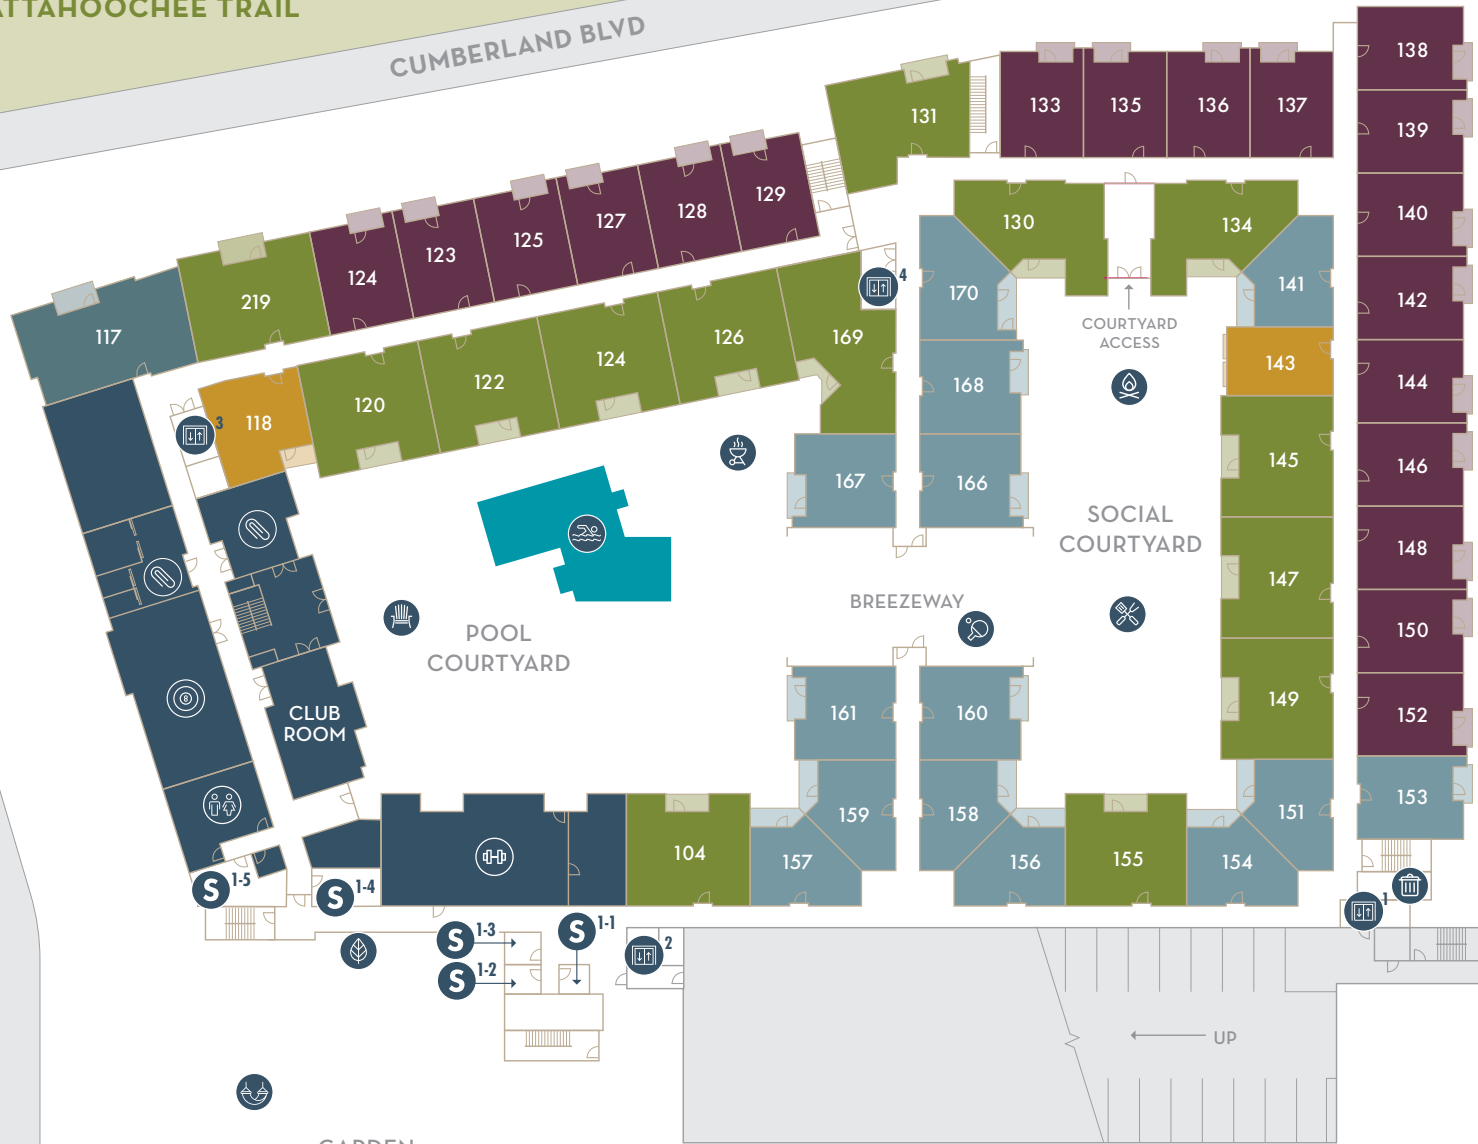

FLOOR 1

- BUSINESS LOUNGE
- COVERED GAME LOUNGE
- FARM WALL
- FIRE FEATURE
- FITNESS CENTER
- GRILLING STATIONS
- HAMMOCKS
- OUTDOOR KITCHEN
- OUTDOOR LIVING ROOM
- POOL
- SPEAKEASY

FLOOR 2

- BIKE STORAGE
- LIBRARY
- PET SPA

- BUSINESS LOUNGE
- COVERED GAME LOUNGE
- FARM WALL
- FIRE FEATURE
- FITNESS CENTER
- GRILLING STATIONS
- HAMMOCKS
- OUTDOOR KITCHEN
- OUTDOOR LIVING ROOM
- POOL
- SPEAKEASY

ESSENTIALS

- ELEVATORS
- RESTROOMS
- STORAGE
- TRASH