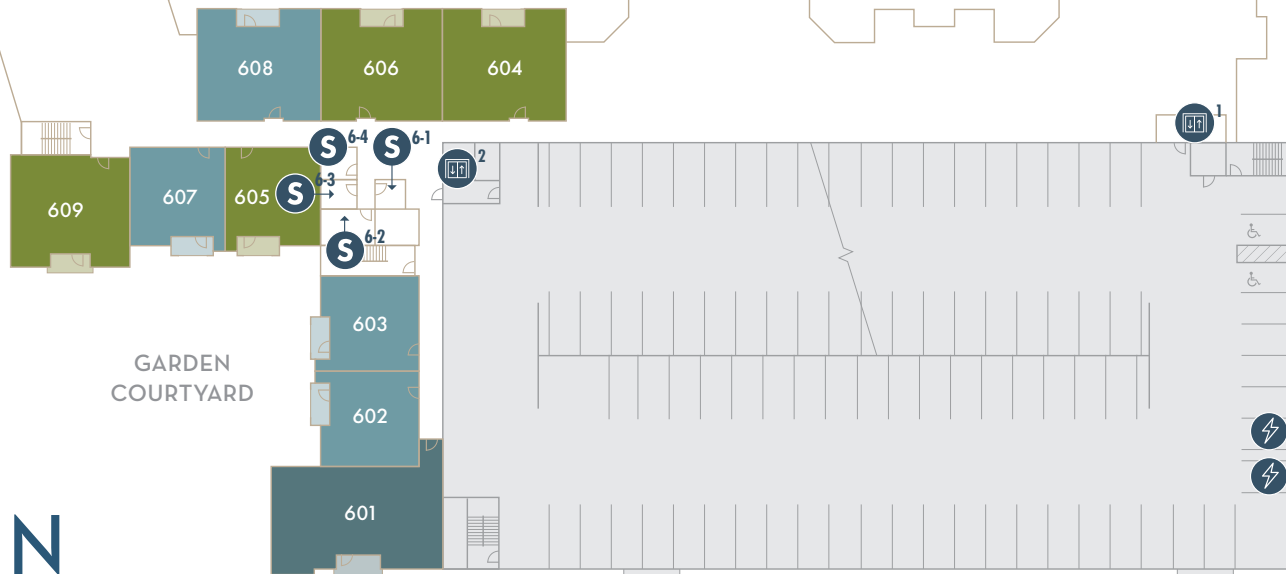

- 🏠 ELEVATORS
- ⚡ EV CHARGING STATION
- 📦 STORAGE
- 🗑️ TRASH

OVERTON PARK DR

SOCIAL COURTYARD

POOL COURTYARD

GARDEN COURTYARD

AUDEN

APARTMENTS

3300 Overton Park Dr SE
Atlanta, GA 30339