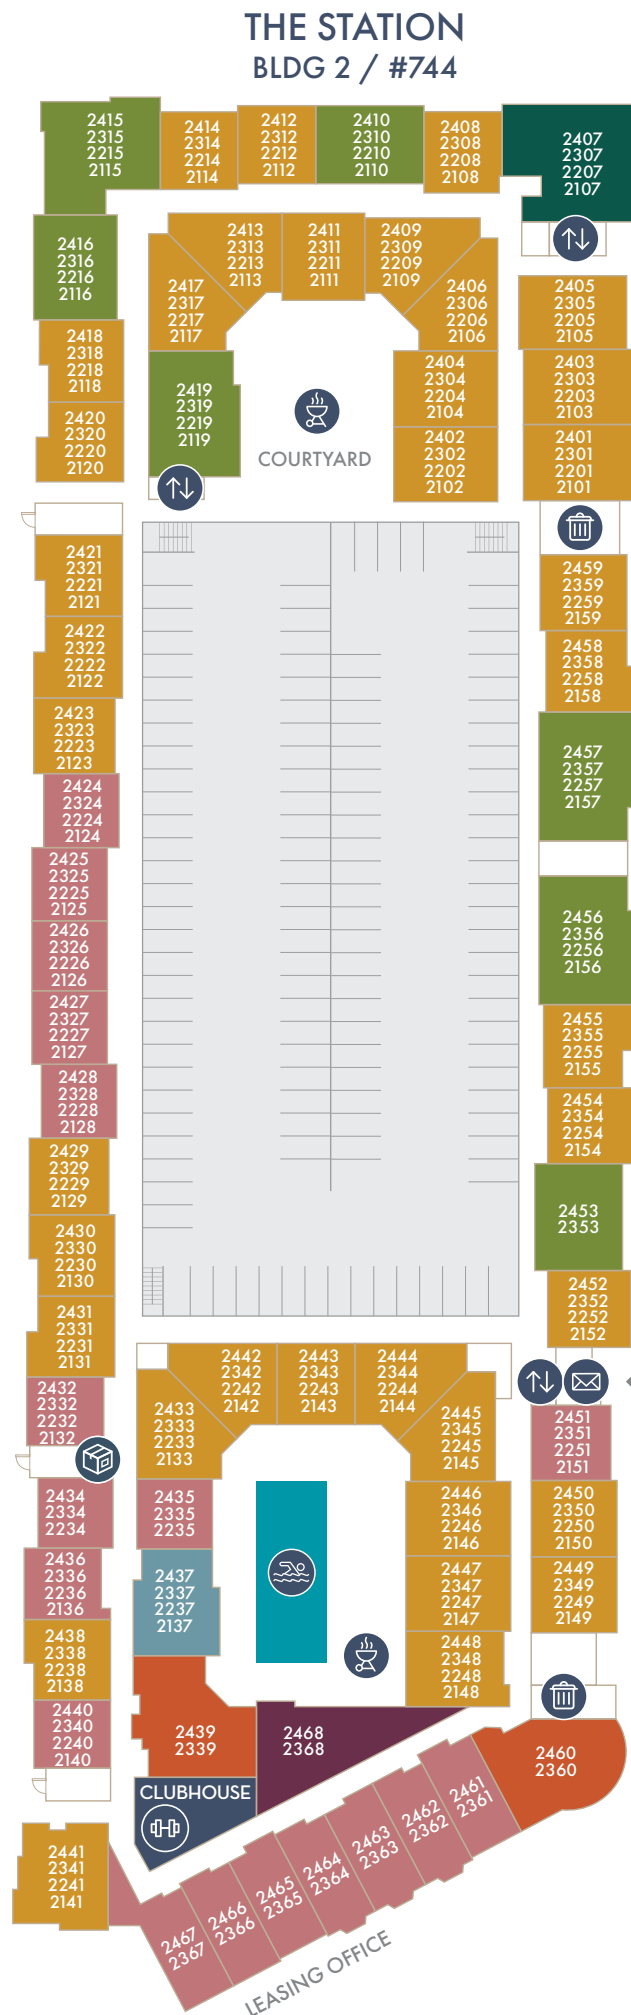

BRICK ROW

APARTMENTS

- #### APARTMENTS
- STUDIO
 - 1 BED/1 BATH
 - 1 BED/1 BATH + STUDY
 - 2 BEDS/1 BATH
 - 2 BEDS/2 BATHS
 - 2 BEDS/2.5 BATHS
 - 3 BEDS/2 BATHS

- #### AMENITIES
- ##### CLUBHOUSE
- Business Center
 - Conference Room
 - Resident Lounge
- BBQ GRILLS
 - FIRE PIT
 - FITNESS CENTER
 - PLAYGROUND
 - POOL

THE SPRINGS BLDG 3 / #644

THE POINT BLDG 5 / #161

BLDG 4 / #151

GARAGE PARKING

GARAGE/RETAIL PARKING