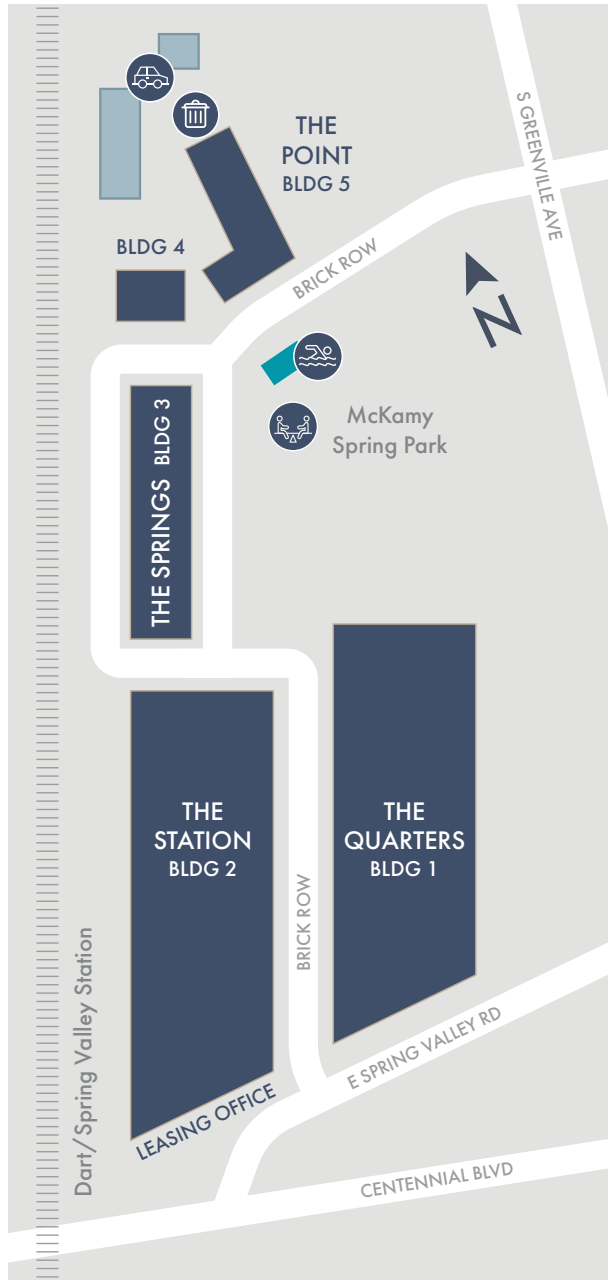

BRICK ROW

APARTMENTS

- #### APARTMENTS
- STUDIO
 - 1 BED/1 BATH
 - 1 BED/1 BATH + STUDY
 - 2 BEDS/1 BATH
 - 2 BEDS/2 BATHS
 - 2 BEDS/2.5 BATHS
 - 3 BEDS/2 BATHS

- #### AMENITIES
- ##### CLUBHOUSE
- Business Center
 - Conference Room
 - Resident Lounge
- BBQ GRILLS
 - FIRE PIT
 - FITNESS CENTER
 - PLAYGROUND
 - POOL

THE SPRINGS BLDG 3 / #644

THE POINT BLDG 5 / #161

BLDG 4 / #151

GARAGE PARKING

GARAGE/RETAIL PARKING