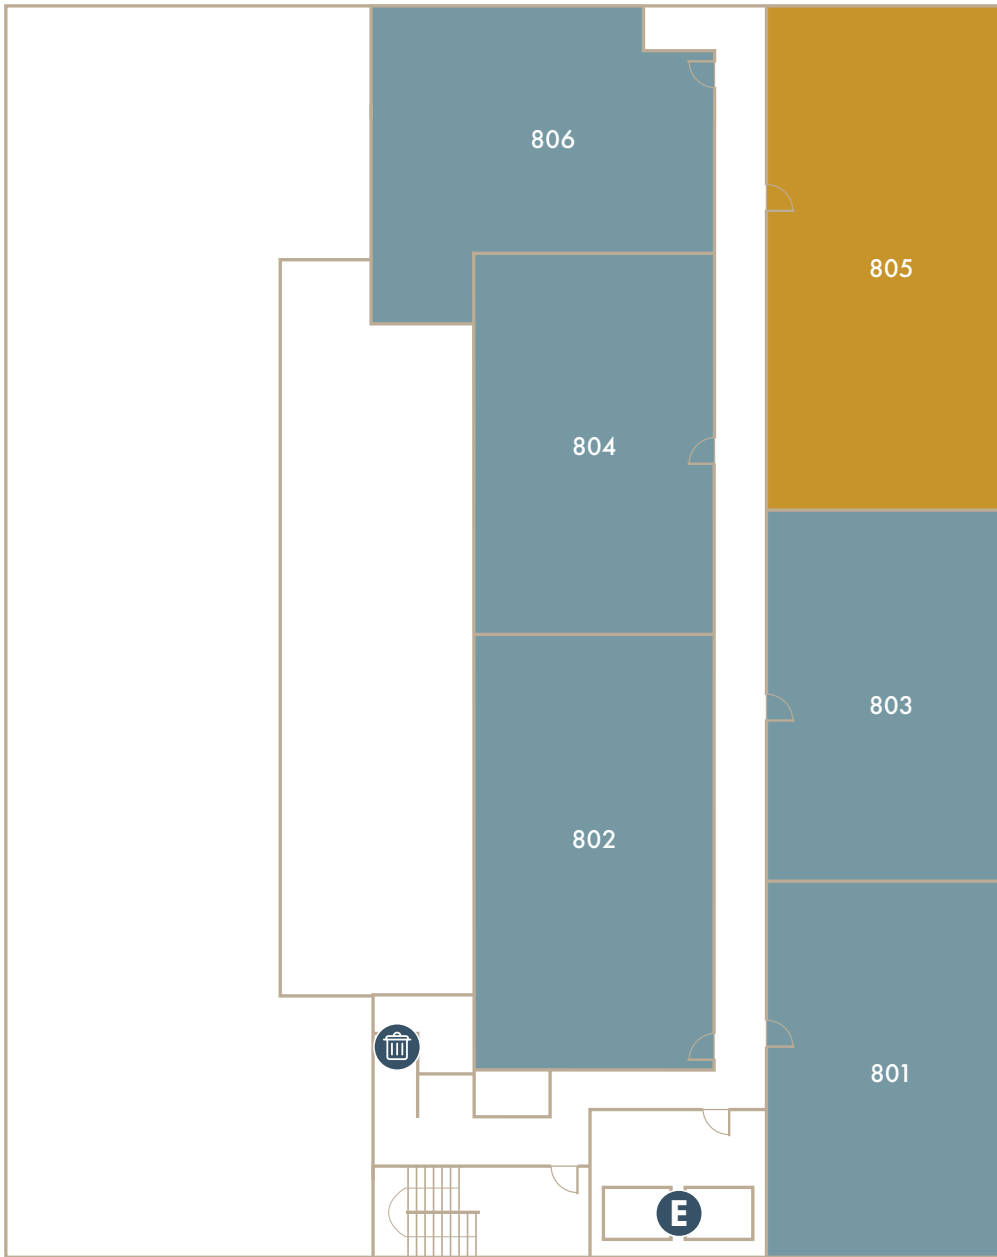

S GRAND AVE

7th ST

FLOOR 8

APARTMENTS

- STUDIO / 1 BATH
- STUDIO / 1.5 BATHS
- 1 BED / 1 BATH
- 2 BEDS / 2.5 BATHS

ESSENTIALS

- ELEVATORS
- TRASH

THE BROCKMAN
LOFTS

530 W 7th St
Los Angeles, CA 90014
www.TheBrockmanLA.com