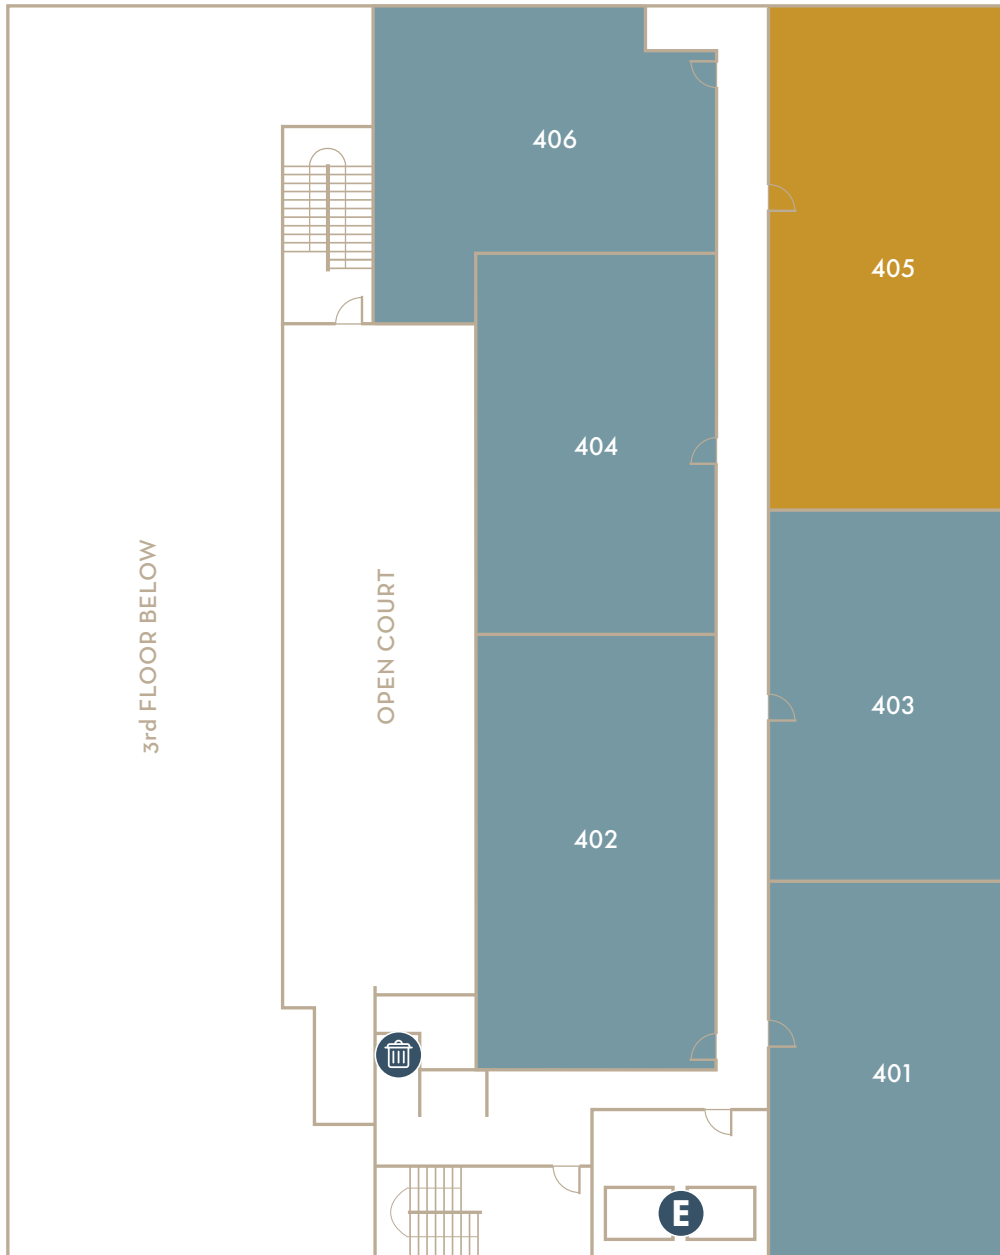

S GRAND AVE

3rd FLOOR BELOW

OPEN COURT

7th ST

FLOOR 4

APARTMENTS

- STUDIO / 1 BATH
- STUDIO / 1.5 BATHS
- 1 BED / 1 BATH
- 2 BEDS / 2.5 BATHS

ESSENTIALS

- E ELEVATORS
- TRASH

THE BROCKMAN
LOFTS

530 W 7th St
Los Angeles, CA 90014
www.TheBrockmanLA.com