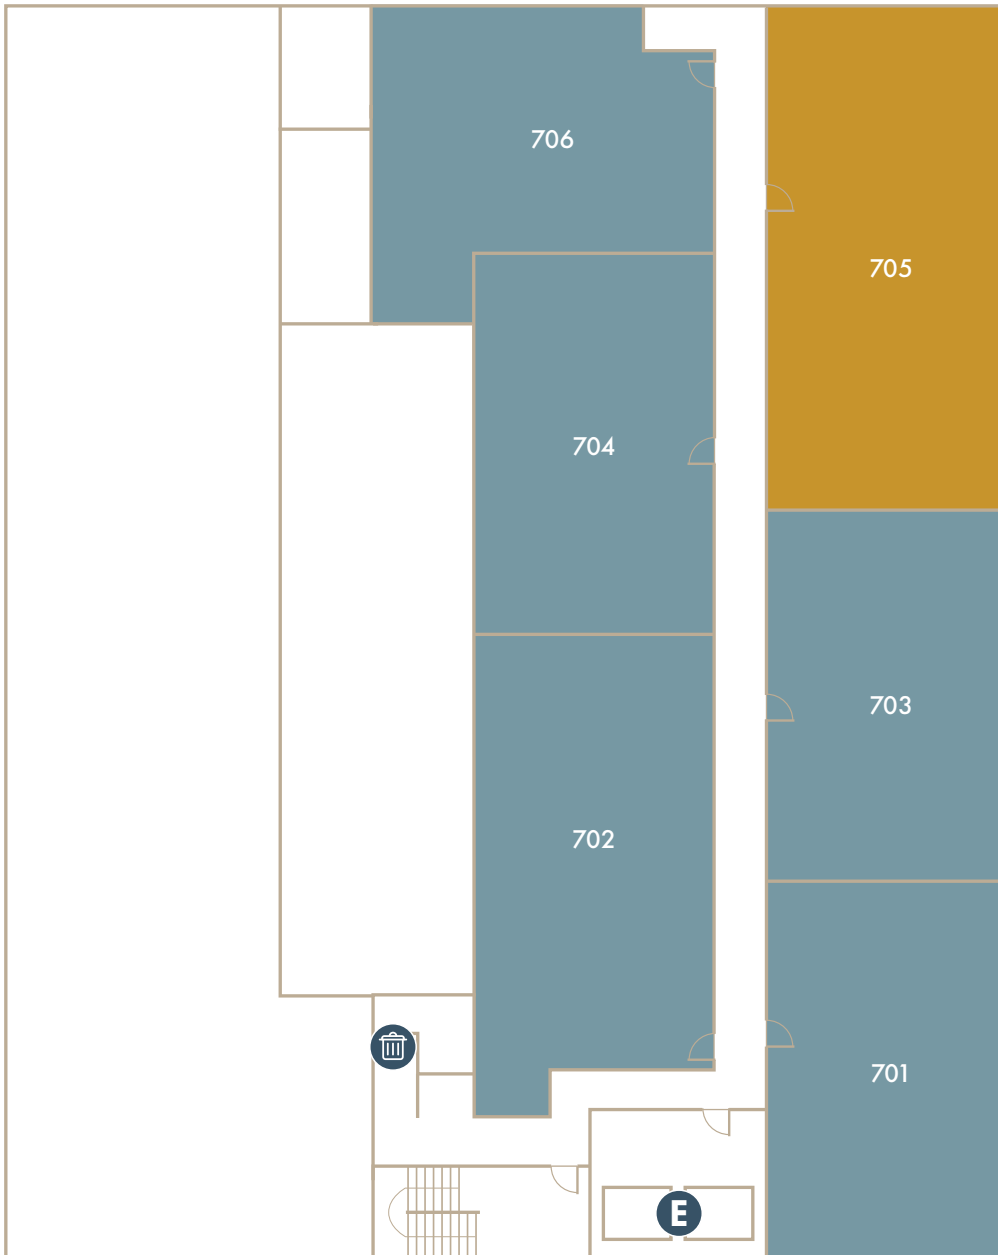

7th ST

FLOOR 5

APARTMENTS

- STUDIO / 1 BATH
- STUDIO / 1.5 BATHS
- 1 BED / 1 BATH
- 2 BEDS / 2.5 BATHS

ESSENTIALS

- E ELEVATORS
- TRASH

THE BROCKMAN
LOFTS

530 W 7th St
Los Angeles, CA 90014
www.TheBrockmanLA.com

S GRAND AVE

FLOOR 6

APARTMENTS

- STUDIO / 1 BATH
- STUDIO / 1.5 BATHS
- 1 BED / 1 BATH
- 2 BEDS / 2.5 BATHS

AMENITIES

- FITNESS CENTER
- FIREPIT
- OUTDOOR KITCHEN
- OUTDOOR LOUNGE
- SWIMMING POOL

ESSENTIALS

- ELEVATORS
- TRASH

THE BROCKMAN
LOFTS

530 W 7th St
Los Angeles, CA 90014
www.TheBrockmanLA.com

S GRAND AVE

7th ST

FLOOR 7

APARTMENTS

- STUDIO / 1 BATH
- STUDIO / 1.5 BATHS
- 1 BED / 1 BATH
- 2 BEDS / 2.5 BATHS