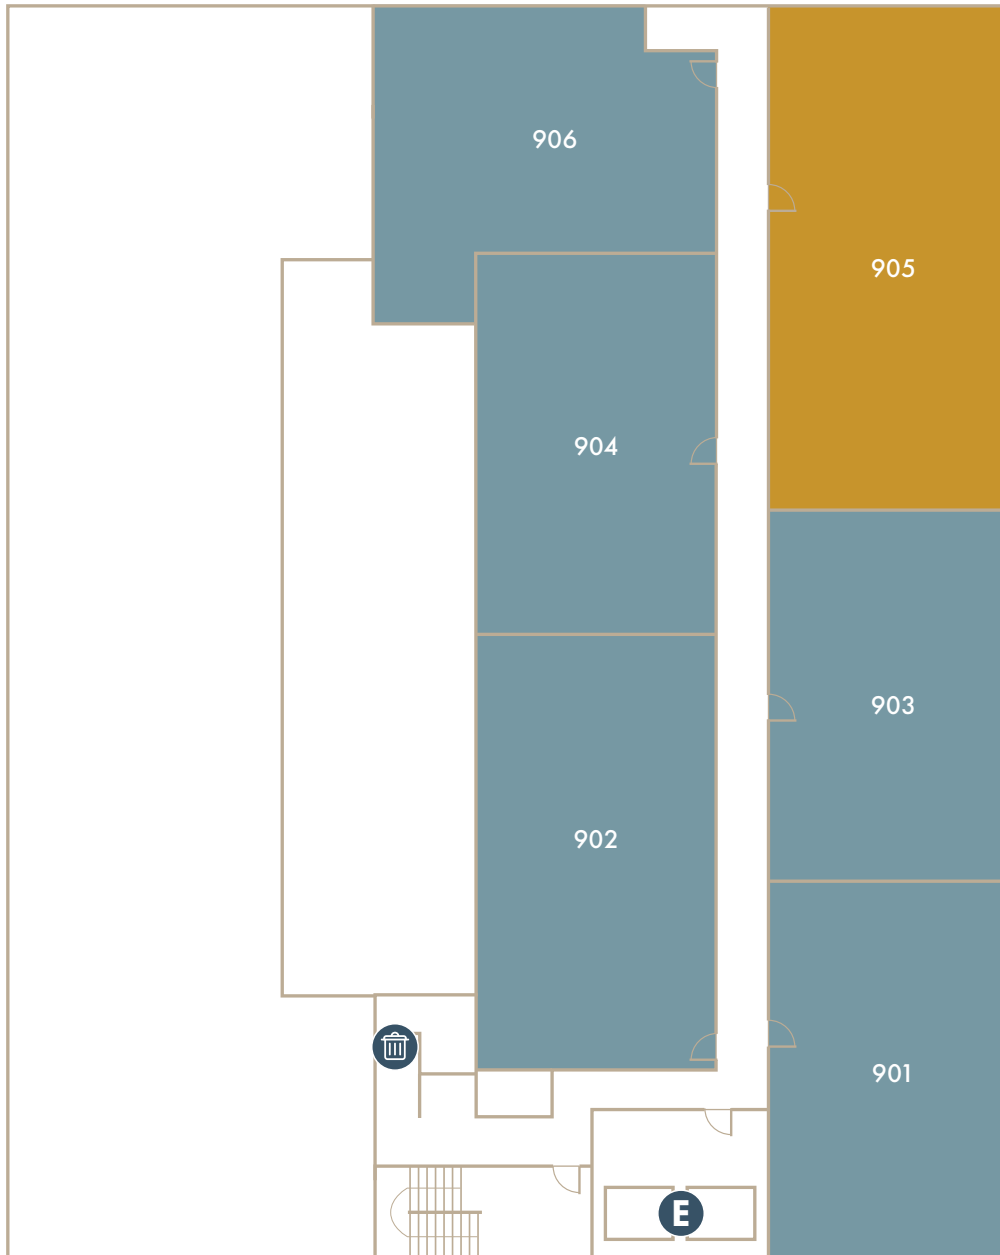

-  STUDIO / 1 BATH
-  STUDIO / 1.5 BATHS
-  1 BED / 1 BATH
-  2 BEDS / 2.5 BATHS

ESSENTIALS

-  ELEVATORS
-  TRASH

THE BROCKMAN
LOFTS

530 W 7th St
Los Angeles, CA 90014
www.TheBrockmanLA.com

S GRAND AVE

7th ST

FLOOR 9

APARTMENTS

-  STUDIO / 1 BATH
-  STUDIO / 1.5 BATHS
-  1 BED / 1 BATH
-  2 BEDS / 2.5 BATHS

ESSENTIALS

-  ELEVATORS
-  TRASH

THE BROCKMAN
LOFTS

530 W 7th St
Los Angeles, CA 90014
www.TheBrockmanLA.com