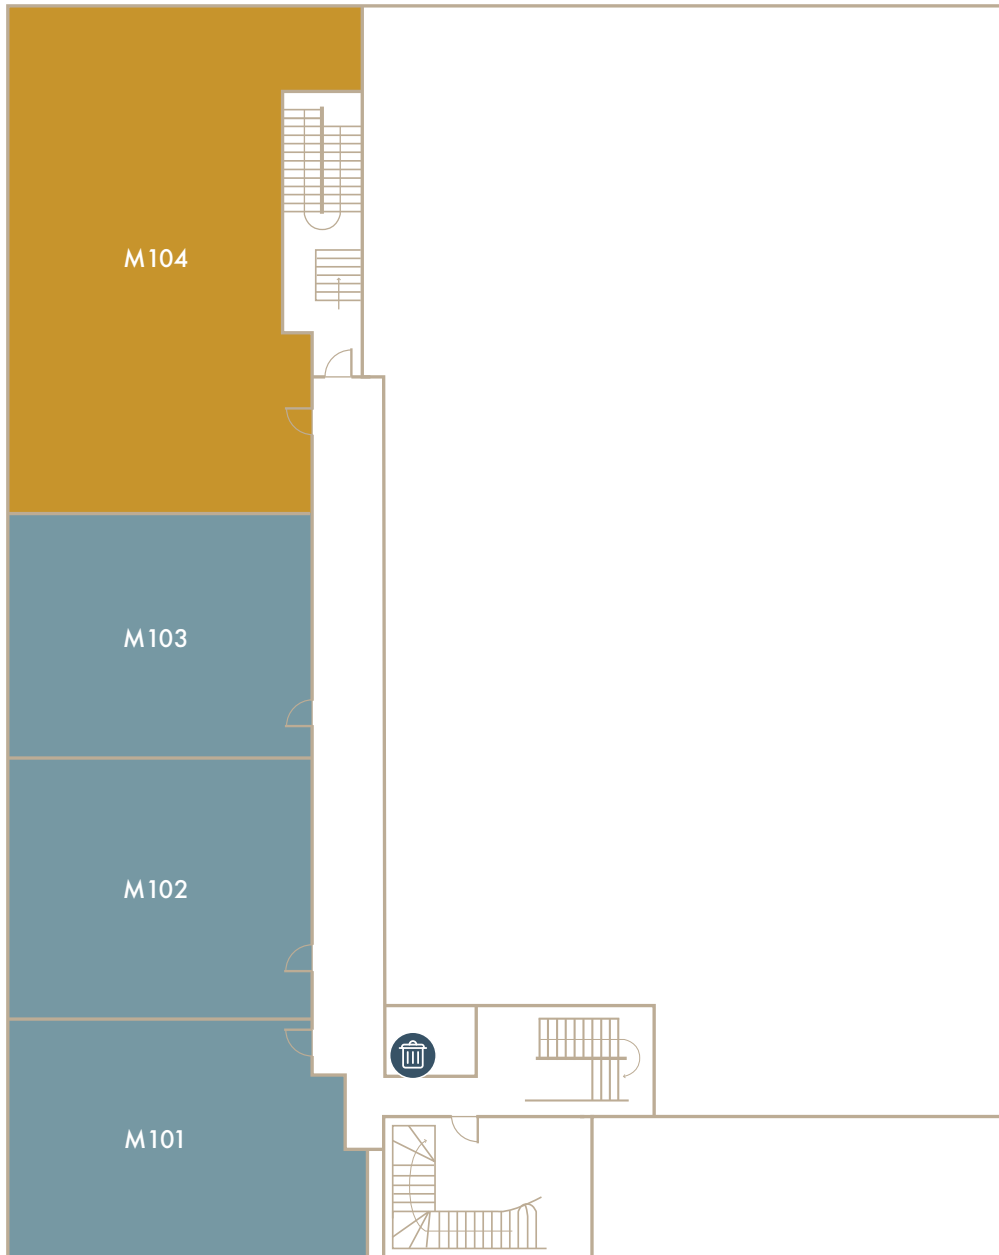

S GRAND AVE

7th ST

MEZZANINE

APARTMENTS

- STUDIO / 1 BATH
- STUDIO / 1.5 BATHS
- 1 BED / 1 BATH
- 2 BEDS / 2.5 BATHS

ESSENTIALS

- ELEVATORS
- TRASH

THE BROCKMAN
LOFTS

530 W 7th St
Los Angeles, CA 90014
www.TheBrockmanLA.com