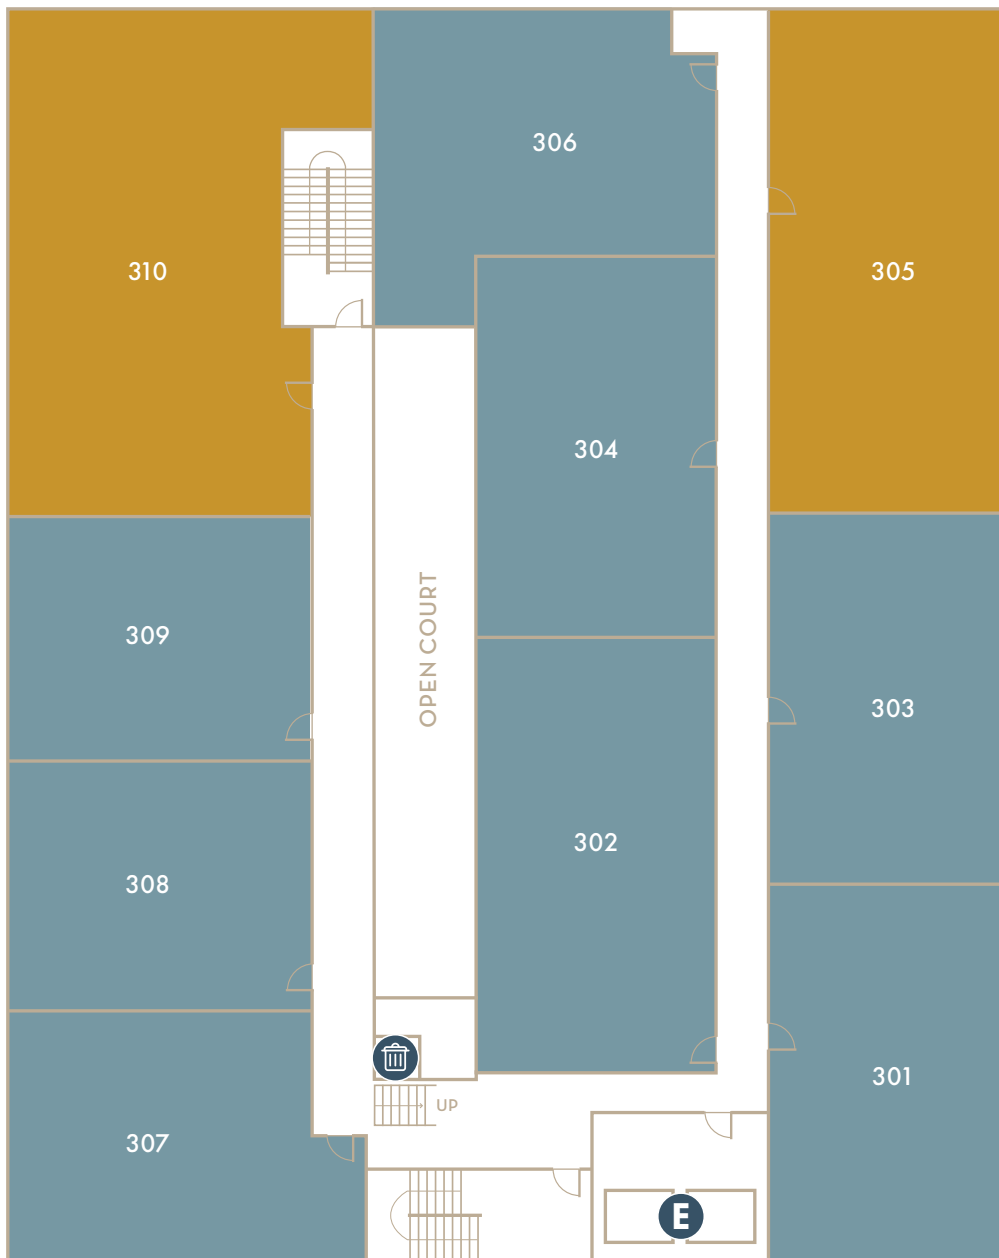

S GRAND AVE

7th ST

FLOOR 1

APARTMENTS

- STUDIO / 1 BATH
- STUDIO / 1.5 BATHS
- 1 BED / 1 BATH
- 2 BEDS / 2.5 BATHS

★ LEASING

ESSENTIALS

- ⓔ ELEVATORS
- ✉ MAIL
- ♻ TRASH

THE BROCKMAN
LOFTS

530 W 7th St
Los Angeles, CA 90014
www.TheBrockmanLA.com

S GRAND AVE

7th ST

FLOOR 2

APARTMENTS

- STUDIO / 1 BATH
- STUDIO / 1.5 BATHS
- 1 BED / 1 BATH
- 2 BEDS / 2.5 BATHS

ESSENTIALS

- ELEVATORS
- TRASH

THE BROCKMAN
LOFTS

530 W 7th St
Los Angeles, CA 90014
www.TheBrockmanLA.com

S GRAND AVE

7th ST

FLOOR 3

APARTMENTS

- STUDIO / 1 BATH
- STUDIO / 1.5 BATHS
- 1 BED / 1 BATH
- 2 BEDS / 2.5 BATHS

FLOOR 4

APARTMENTS

- STUDIO / 1 BATH
- STUDIO / 1.5 BATHS
- 1 BED / 1 BATH
- 2 BEDS / 2.5 BATHS

ESSENTIALS

- E ELEVATORS
- TRASH

THE BROCKMAN
LOFTS

530 W 7th St
Los Angeles, CA 90014
www.TheBrockmanLA.com

S GRAND AVE