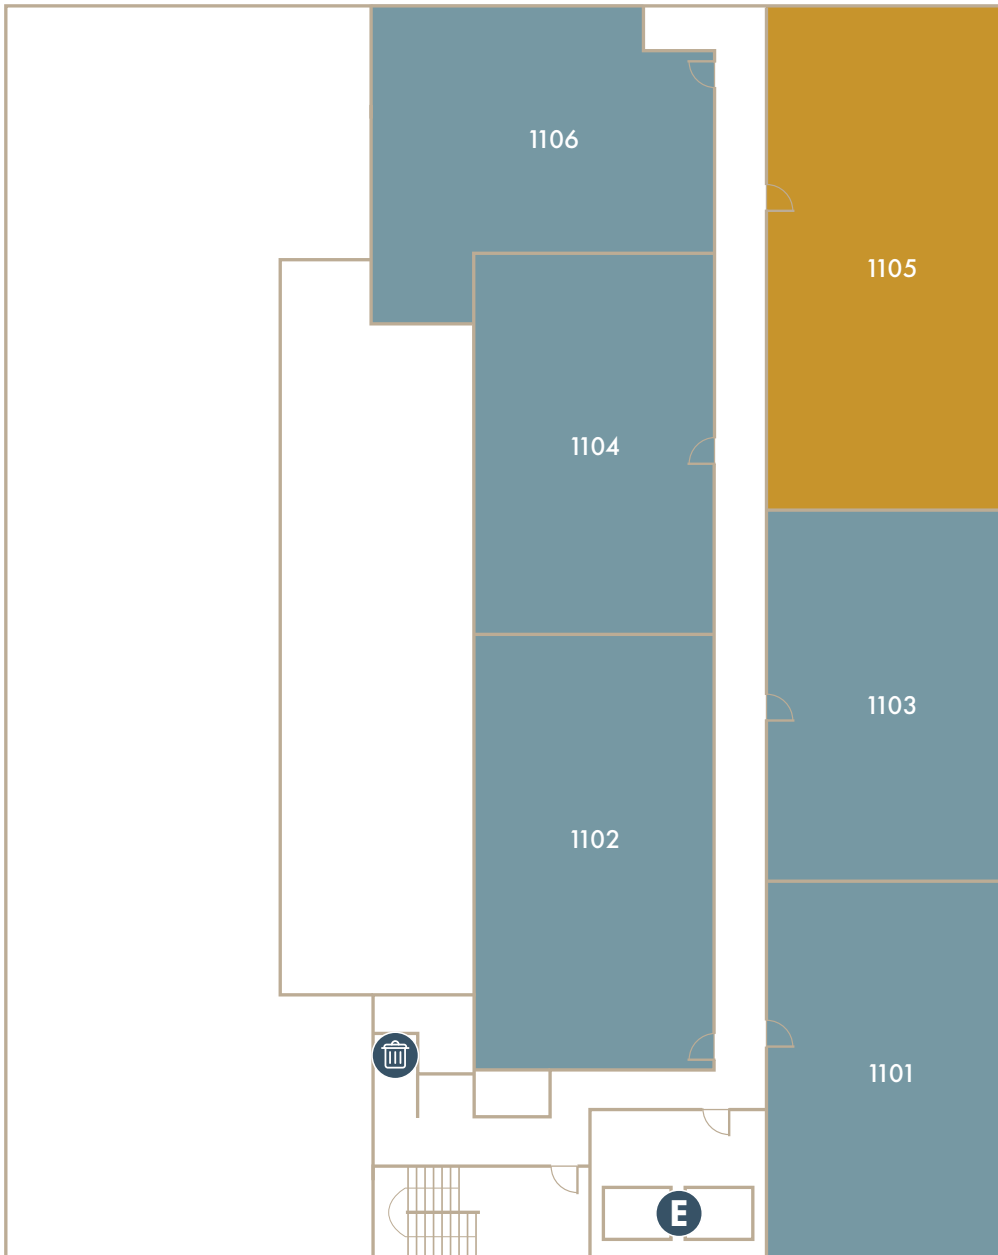

S GRAND AVE

7th ST

FLOOR 11

APARTMENTS

- STUDIO / 1 BATH
- STUDIO / 1.5 BATHS
- 1 BED / 1 BATH
- 2 BEDS / 2.5 BATHS

ESSENTIALS

- ELEVATORS
- TRASH

THE BROCKMAN
LOFTS

530 W 7th St
Los Angeles, CA 90014
www.TheBrockmanLA.com