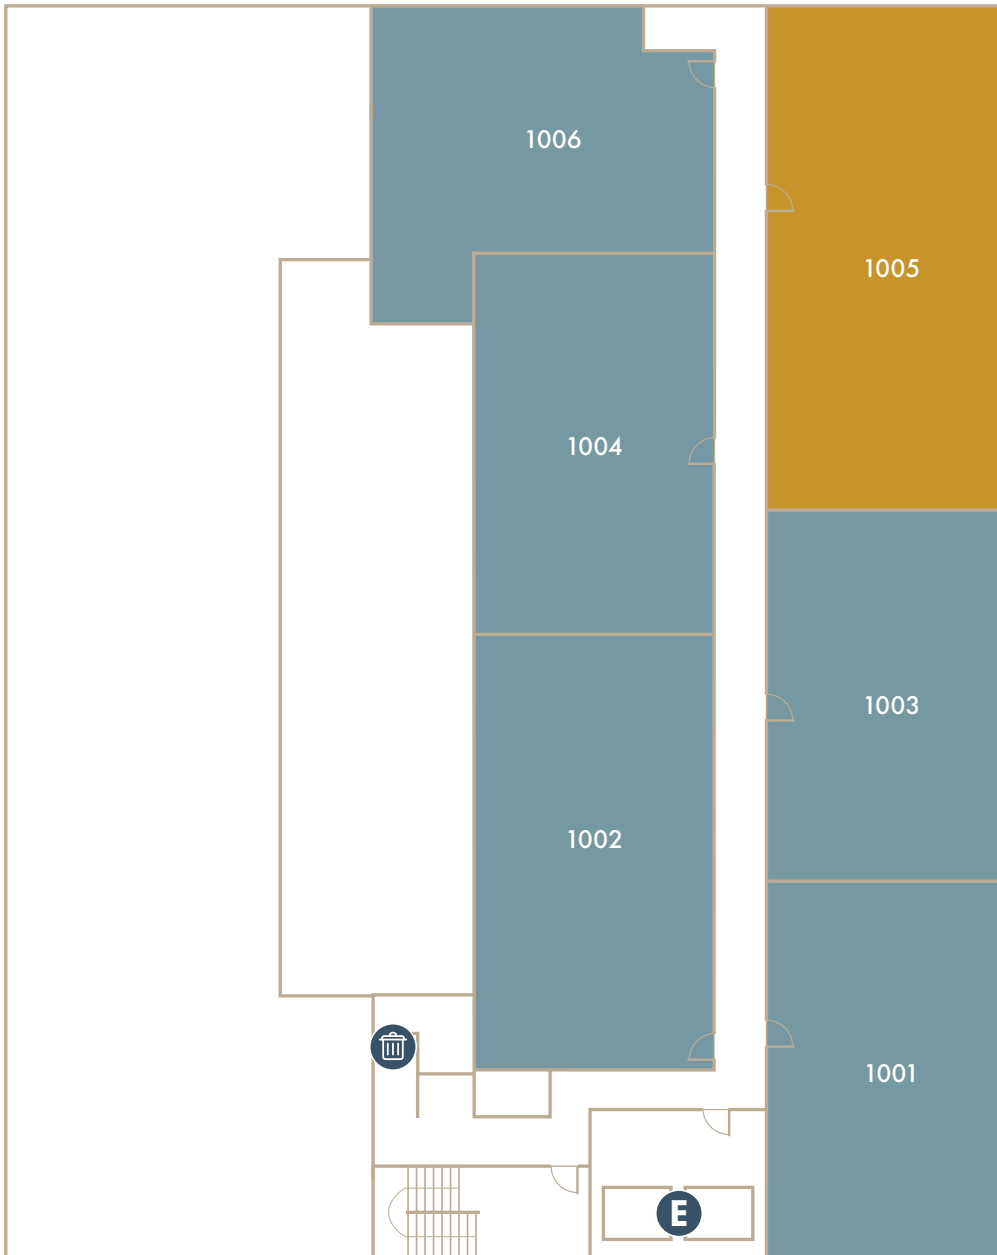

-  STUDIO / 1 BATH
-  STUDIO / 1.5 BATHS
-  1 BED / 1 BATH
-  2 BEDS / 2.5 BATHS

ESSENTIALS

-  ELEVATORS
-  TRASH

THE BROCKMAN
LOFTS

530 W 7th St
Los Angeles, CA 90014
www.TheBrockmanLA.com

S GRAND AVE

7th ST

FLOOR 9

APARTMENTS

-  STUDIO / 1 BATH
-  STUDIO / 1.5 BATHS
-  1 BED / 1 BATH
-  2 BEDS / 2.5 BATHS

ESSENTIALS

-  ELEVATORS
-  TRASH

THE BROCKMAN
LOFTS

530 W 7th St
Los Angeles, CA 90014
www.TheBrockmanLA.com

S GRAND AVE

7th ST

FLOOR 10

APARTMENTS

-  STUDIO / 1 BATH
-  STUDIO / 1.5 BATHS
-  1 BED / 1 BATH
-  2 BEDS / 2.5 BATHS

ESSENTIALS

-  ELEVATORS
-  TRASH

THE BROCKMAN
LOFTS