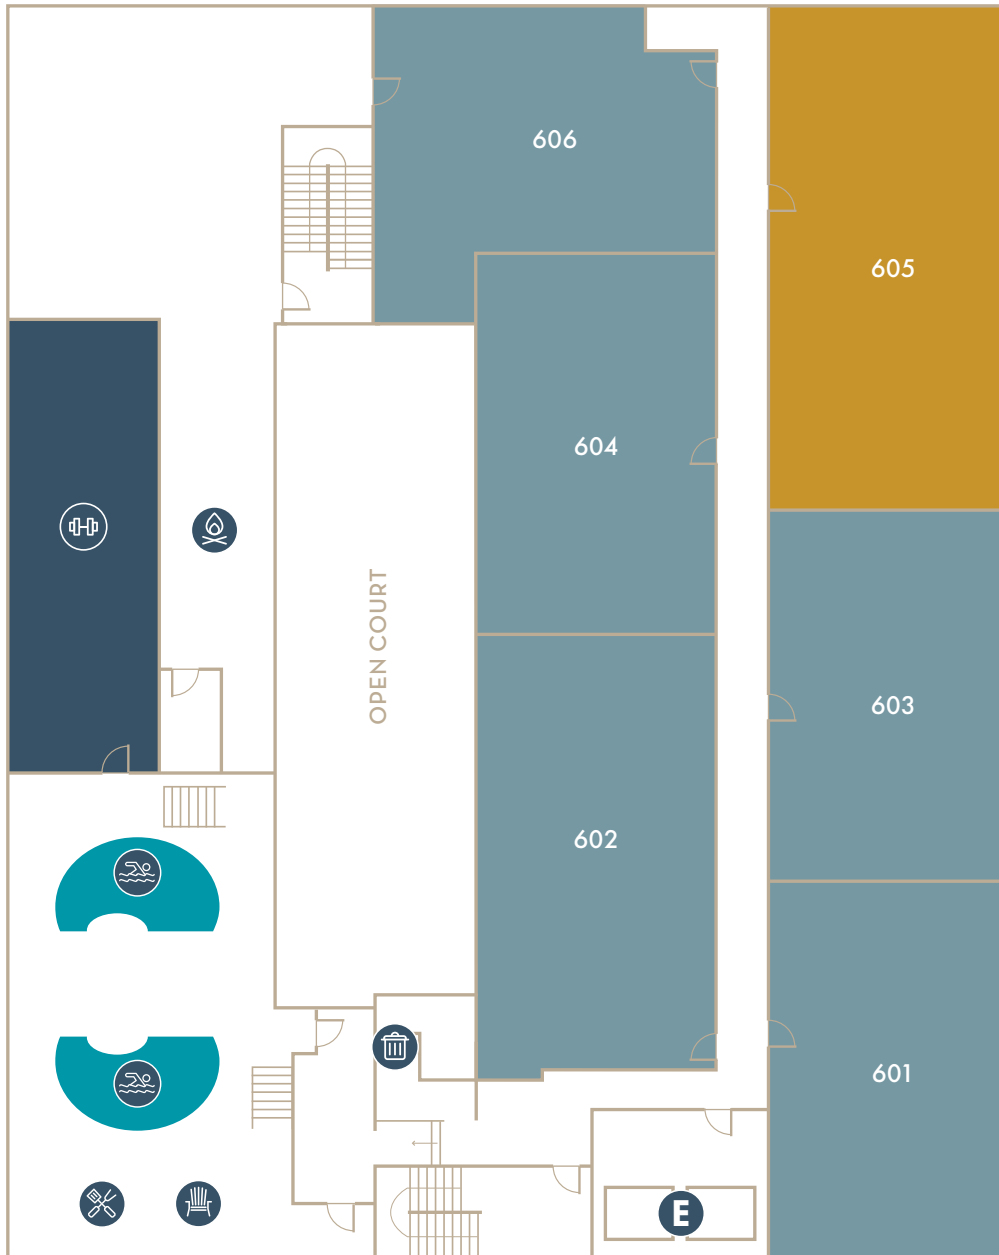

FLOOR 4

APARTMENTS

- STUDIO / 1 BATH
- STUDIO / 1.5 BATHS
- 1 BED / 1 BATH
- 2 BEDS / 2.5 BATHS

ESSENTIALS

- E ELEVATORS
- TRASH

THE BROCKMAN
LOFTS

530 W 7th St
Los Angeles, CA 90014
www.TheBrockmanLA.com

S GRAND AVE

7th ST

FLOOR 5

APARTMENTS

- STUDIO / 1 BATH
- STUDIO / 1.5 BATHS
- 1 BED / 1 BATH
- 2 BEDS / 2.5 BATHS

ESSENTIALS

- E ELEVATORS
- TRASH

THE BROCKMAN
LOFTS

530 W 7th St
Los Angeles, CA 90014
www.TheBrockmanLA.com

S GRAND AVE

FLOOR 6

APARTMENTS

- STUDIO / 1 BATH
- STUDIO / 1.5 BATHS
- 1 BED / 1 BATH
- 2 BEDS / 2.5 BATHS

AMENITIES

- FITNESS CENTER
- FIREPIT
- OUTDOOR KITCHEN
- OUTDOOR LOUNGE
- SWIMMING POOL

ESSENTIALS