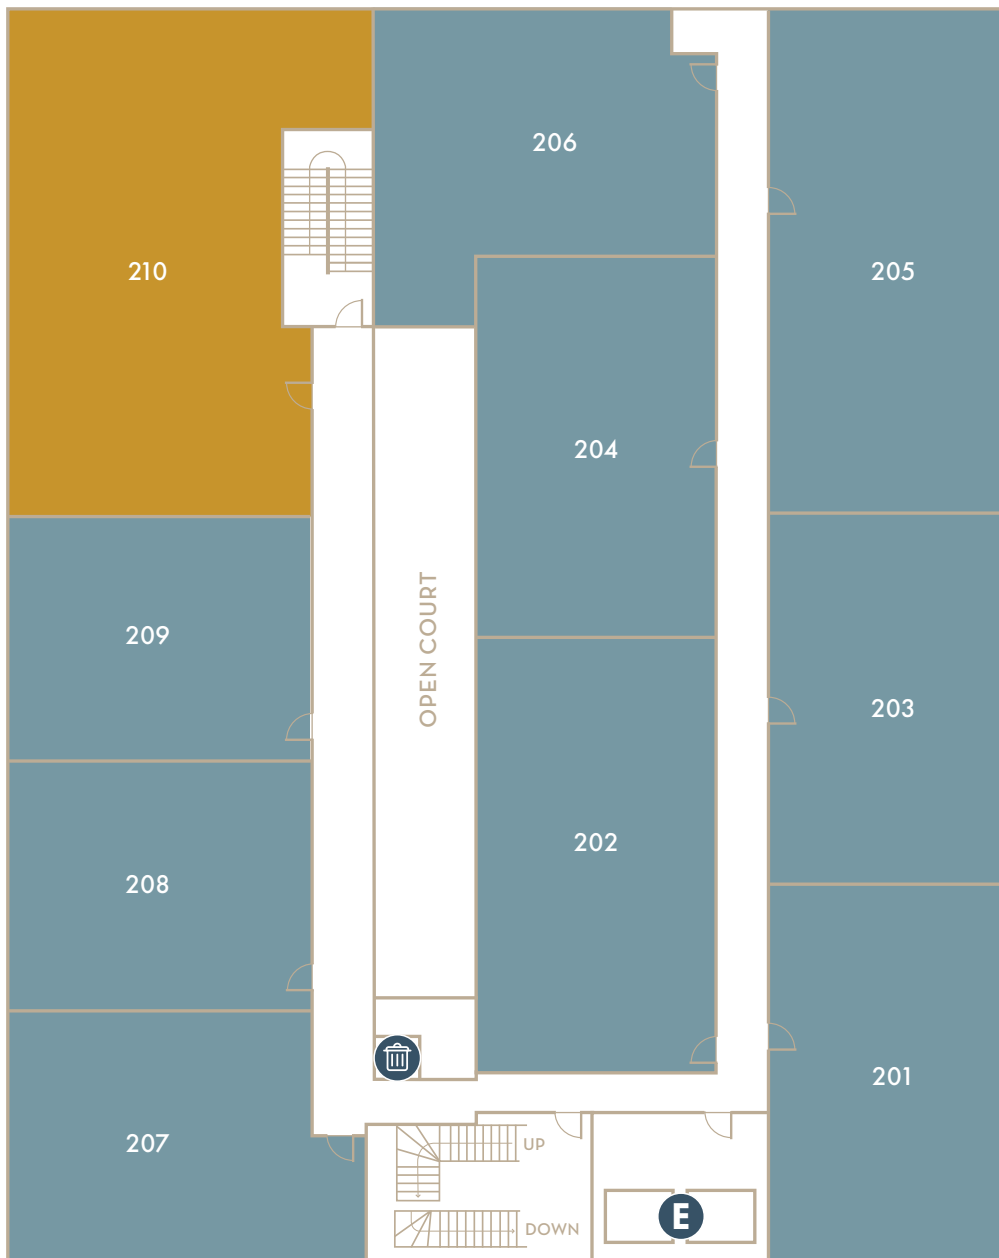

S GRAND AVE

7th ST

FLOOR 1

APARTMENTS

- STUDIO / 1 BATH
- STUDIO / 1.5 BATHS
- 1 BED / 1 BATH
- 2 BEDS / 2.5 BATHS

★ LEASING

ESSENTIALS

- ⓔ ELEVATORS
- ✉ MAIL
- ♻ TRASH

THE BROCKMAN
LOFTS

530 W 7th St
Los Angeles, CA 90014
www.TheBrockmanLA.com

S GRAND AVE

7th ST

FLOOR 2

APARTMENTS

- STUDIO / 1 BATH
- STUDIO / 1.5 BATHS
- 1 BED / 1 BATH
- 2 BEDS / 2.5 BATHS

ESSENTIALS

- ELEVATORS
- TRASH

THE BROCKMAN
LOFTS

530 W 7th St
Los Angeles, CA 90014
www.TheBrockmanLA.com

S GRAND AVE

7th ST

FLOOR 3

APARTMENTS

- STUDIO / 1 BATH
- STUDIO / 1.5 BATHS
- 1 BED / 1 BATH
- 2 BEDS / 2.5 BATHS