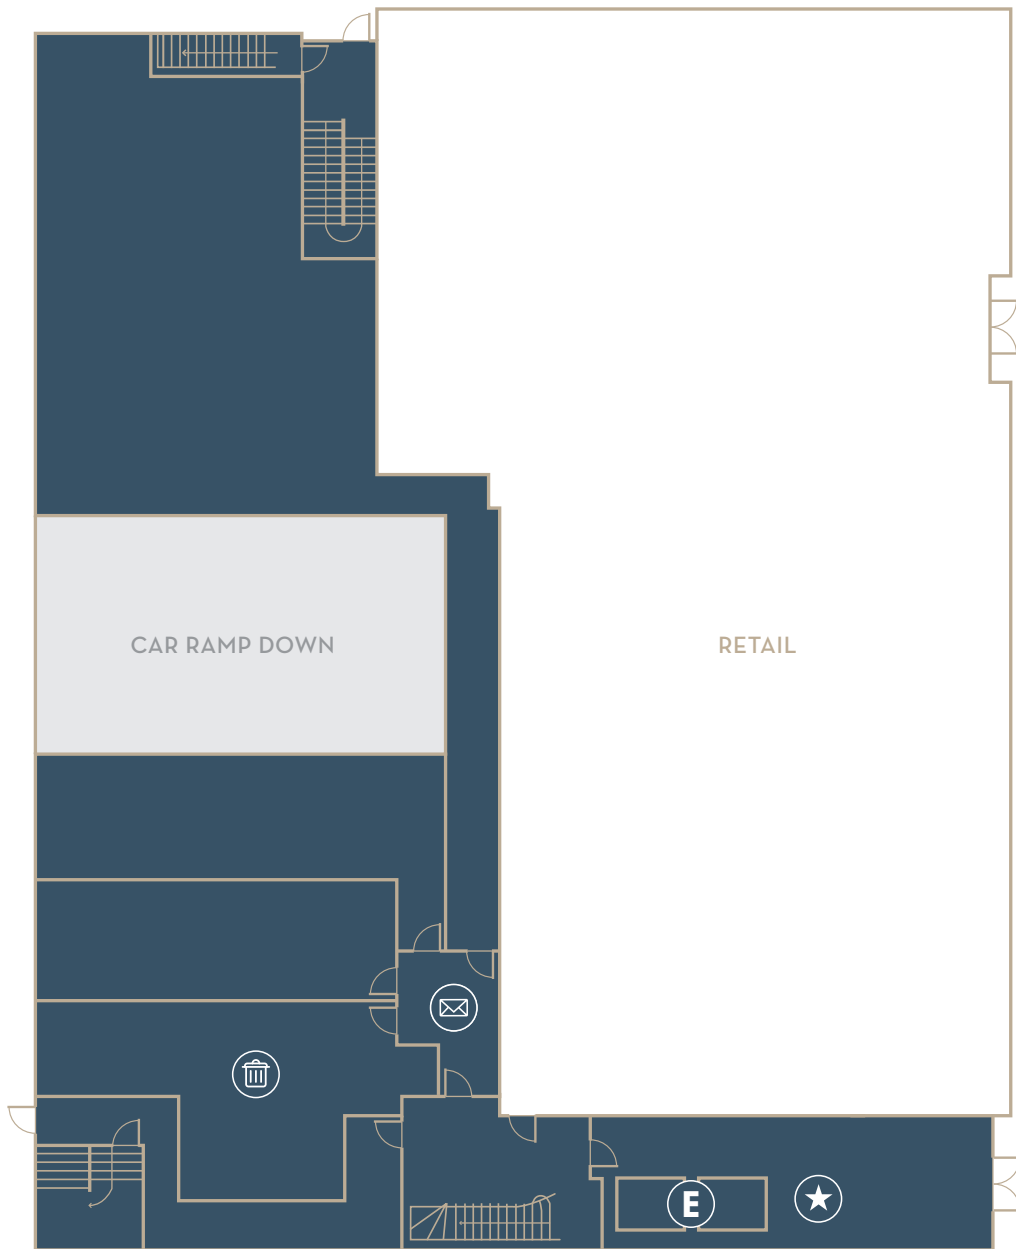

S GRAND AVE

7th ST

FLOOR 1

APARTMENTS

- STUDIO / 1 BATH
- STUDIO / 1.5 BATHS
- 1 BED / 1 BATH
- 2 BEDS / 2.5 BATHS

★ LEASING

ESSENTIALS

- ⓔ ELEVATORS
- ✉ MAIL
- ♻ TRASH