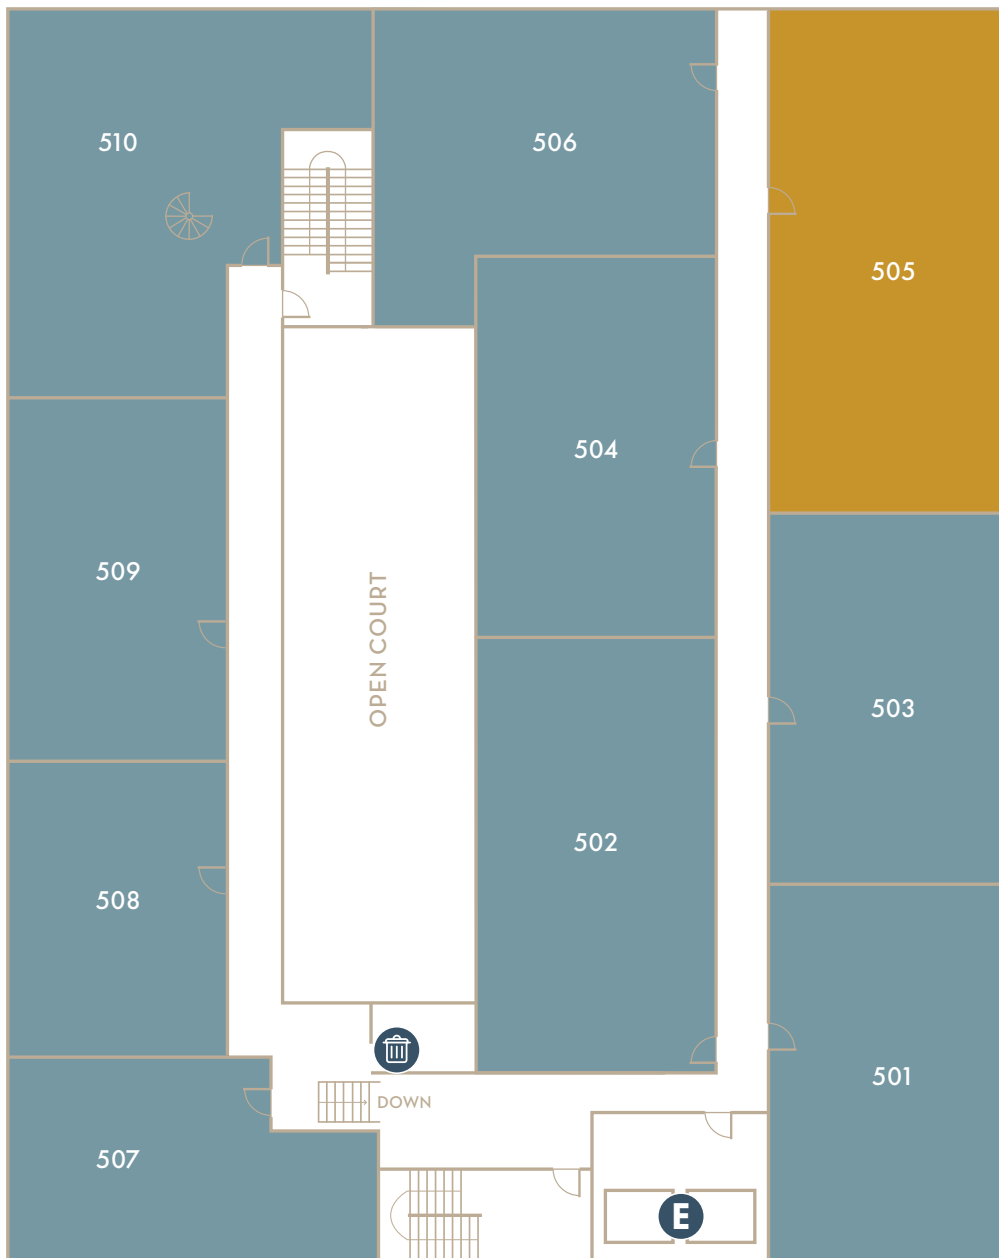

FLOOR 4

APARTMENTS

- STUDIO / 1 BATH
- STUDIO / 1.5 BATHS
- 1 BED / 1 BATH
- 2 BEDS / 2.5 BATHS

ESSENTIALS

- E ELEVATORS
- TRASH

THE BROCKMAN
LOFTS

530 W 7th St
Los Angeles, CA 90014
www.TheBrockmanLA.com

S GRAND AVE

7th ST

FLOOR 5

APARTMENTS

- STUDIO / 1 BATH
- STUDIO / 1.5 BATHS
- 1 BED / 1 BATH
- 2 BEDS / 2.5 BATHS

ESSENTIALS

- E ELEVATORS
- TRASH

THE BROCKMAN
LOFTS

530 W 7th St
Los Angeles, CA 90014
www.TheBrockmanLA.com