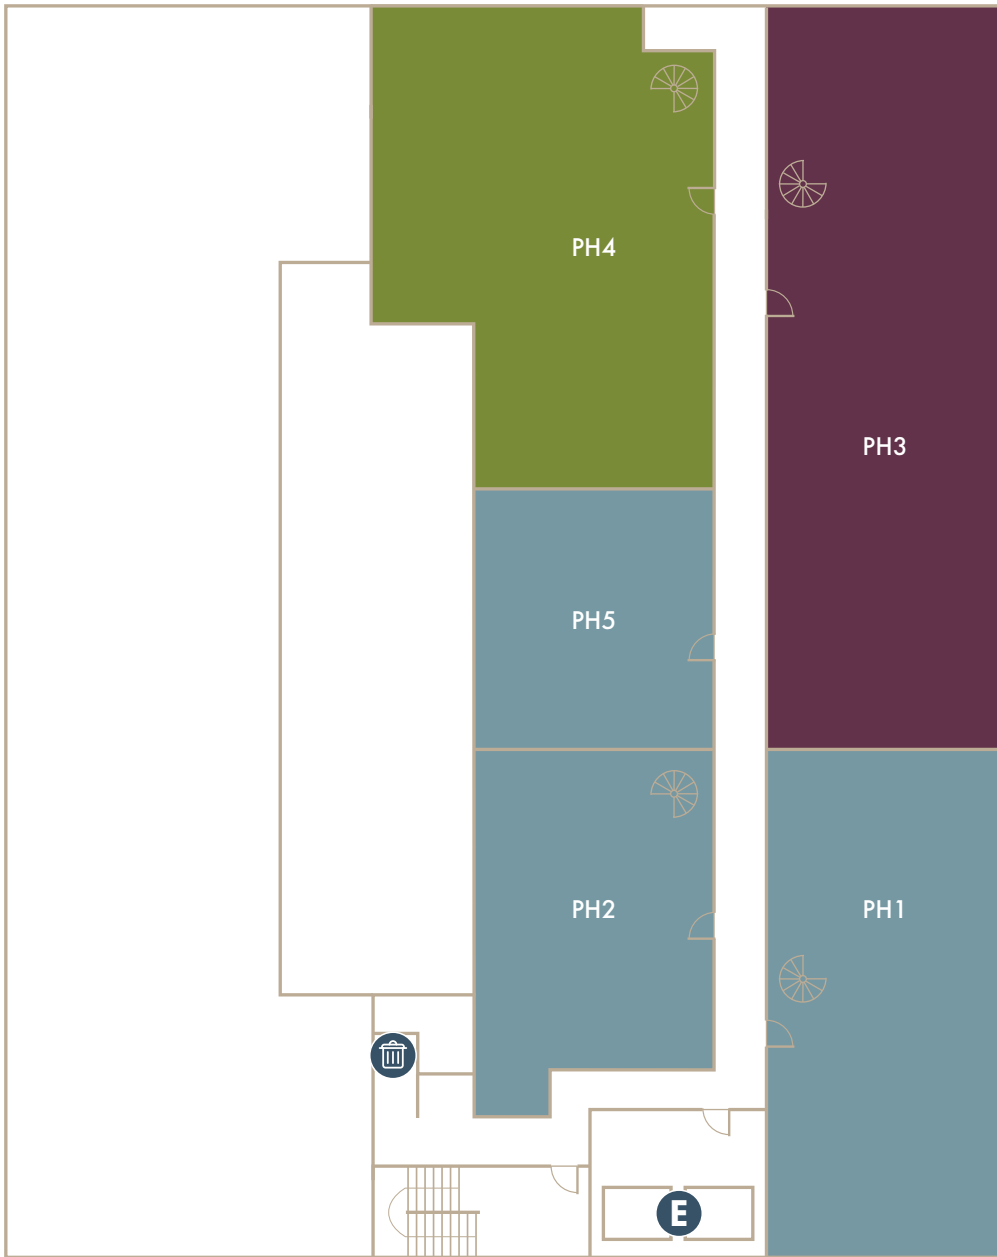

S GRAND AVE

7th ST

FLOOR 10

APARTMENTS

-  STUDIO / 1 BATH
-  STUDIO / 1.5 BATHS
-  1 BED / 1 BATH
-  2 BEDS / 2.5 BATHS

ESSENTIALS

-  ELEVATORS
-  TRASH

THE BROCKMAN
LOFTS

530 W 7th St
Los Angeles, CA 90014
www.TheBrockmanLA.com

S GRAND AVE

7th ST

FLOOR 11

APARTMENTS

-  STUDIO / 1 BATH
-  STUDIO / 1.5 BATHS
-  1 BED / 1 BATH
-  2 BEDS / 2.5 BATHS

ESSENTIALS

-  ELEVATORS
-  TRASH

THE BROCKMAN
LOFTS

530 W 7th St
Los Angeles, CA 90014
www.TheBrockmanLA.com

S GRAND AVE

7th ST

FLOOR 12

APARTMENTS

- STUDIO / 1 BATH
- STUDIO / 1.5 BATHS
- 1 BED / 1 BATH
- 2 BEDS / 2.5 BATHS

ESSENTIALS