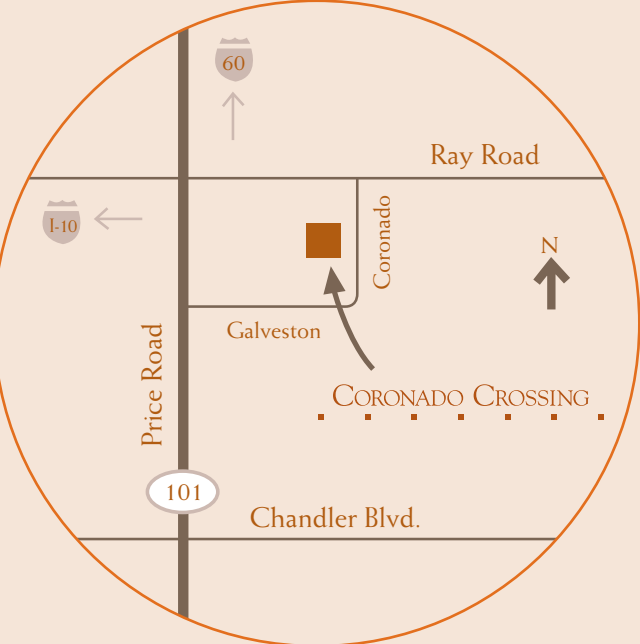

site plan/area map

site plan/area map

CORONADO CROSSING

CORONADO CROSSING

700 NORTH CORONADO STREET
CHANDLER, AZ 85224
P (480) 899-5508
F (480) 899-6708
WWW.CORONADOCROSSING.COM

DWELL IN SATISFACTION.