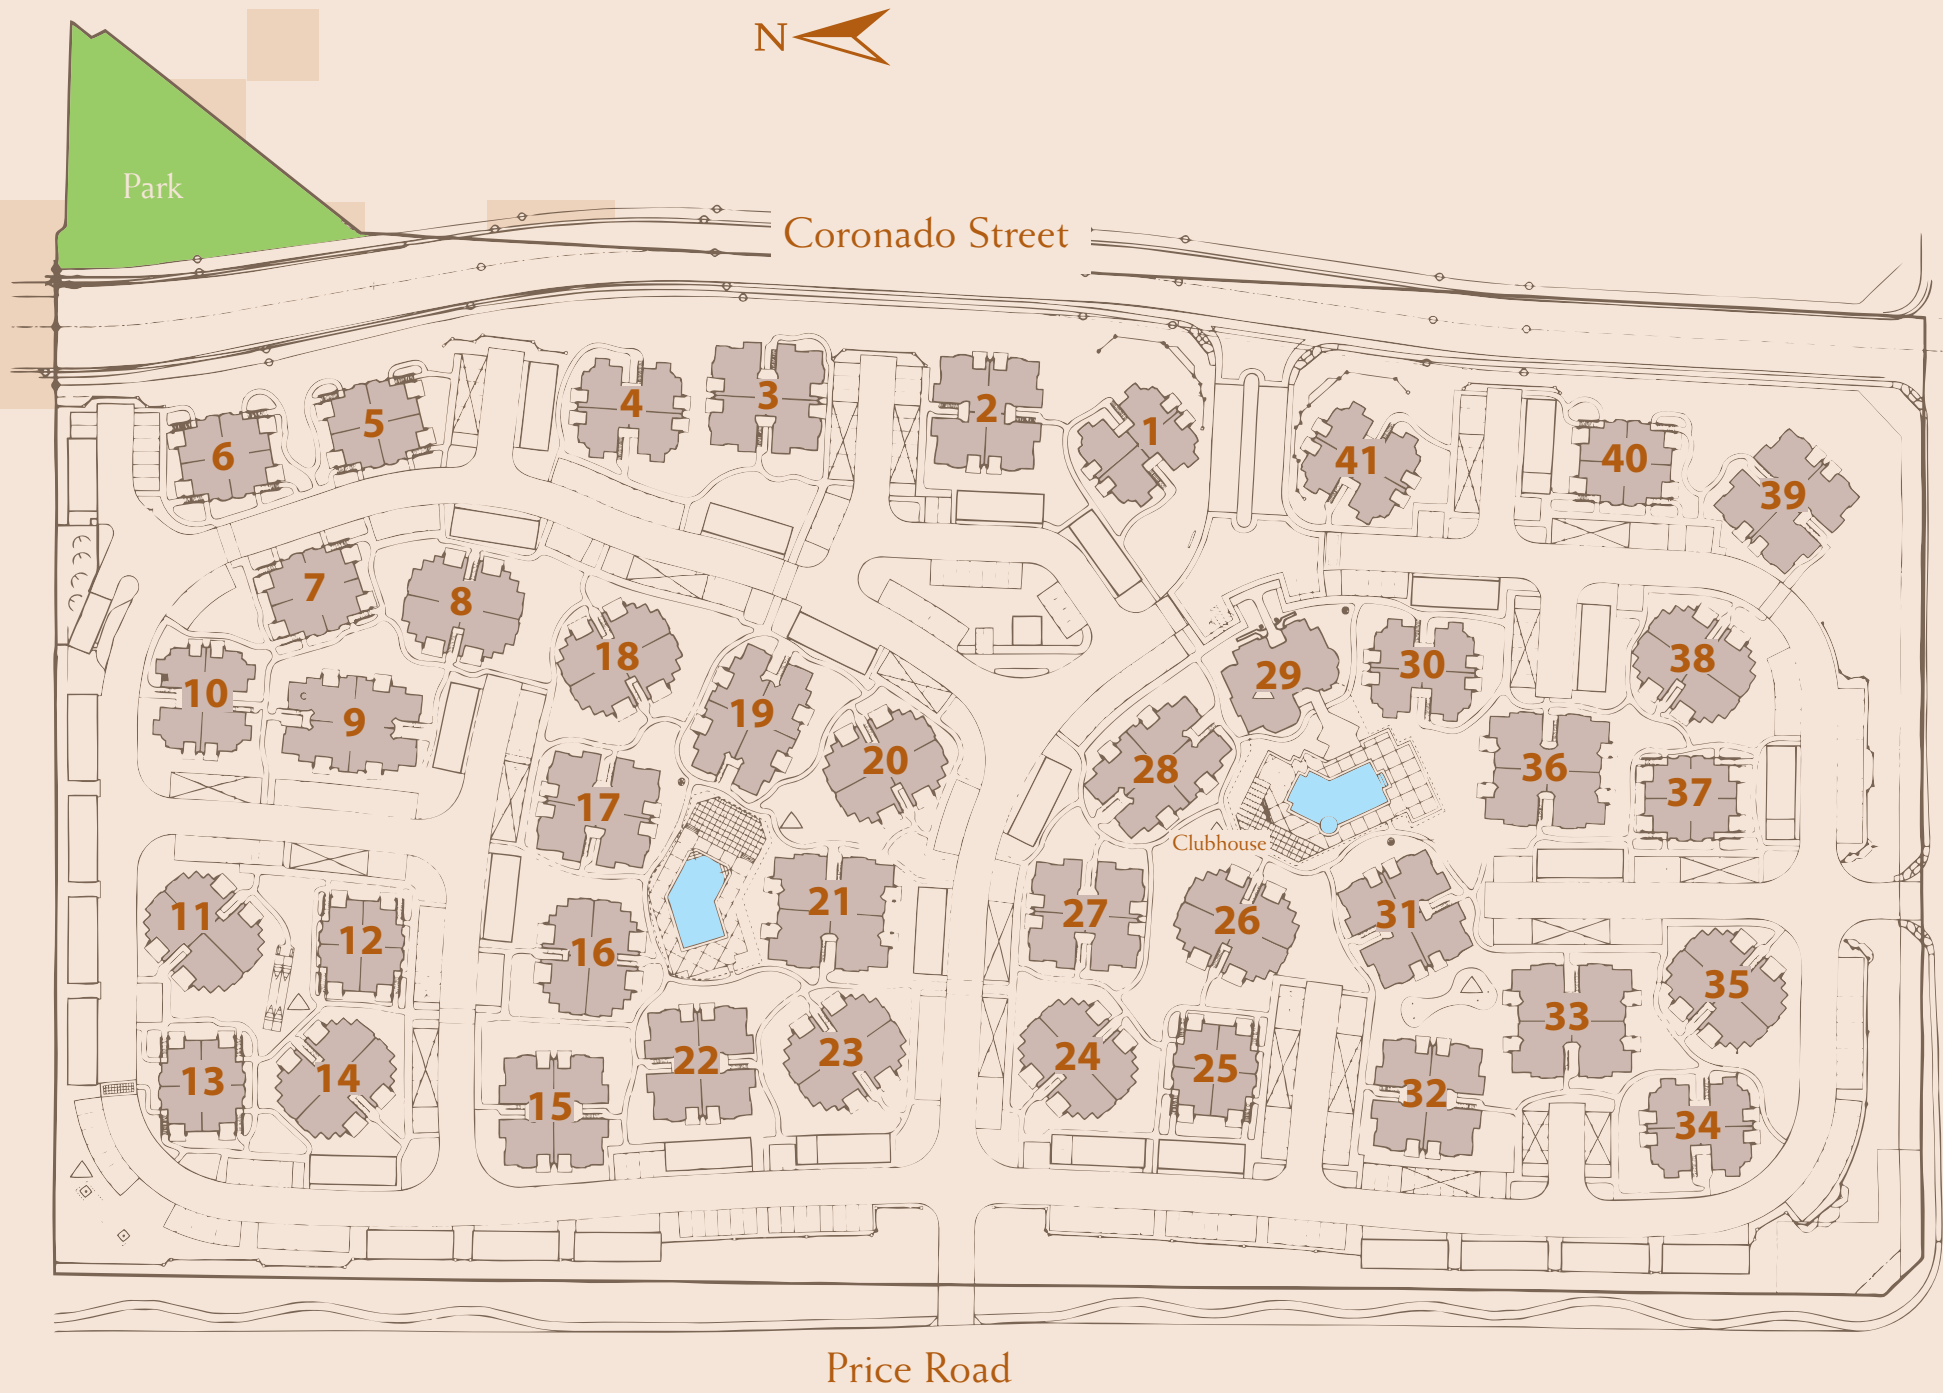

site plan/area map

site plan/area map

CORONADO CROSSING

CORONADO CROSSING

700 NORTH CORONADO STREET
CHANDLER, AZ 85224
P (480) 899-5508
F (480) 899-6708
WWW.CORONADOCROSSING.COM

DWELL IN SATISFACTION.