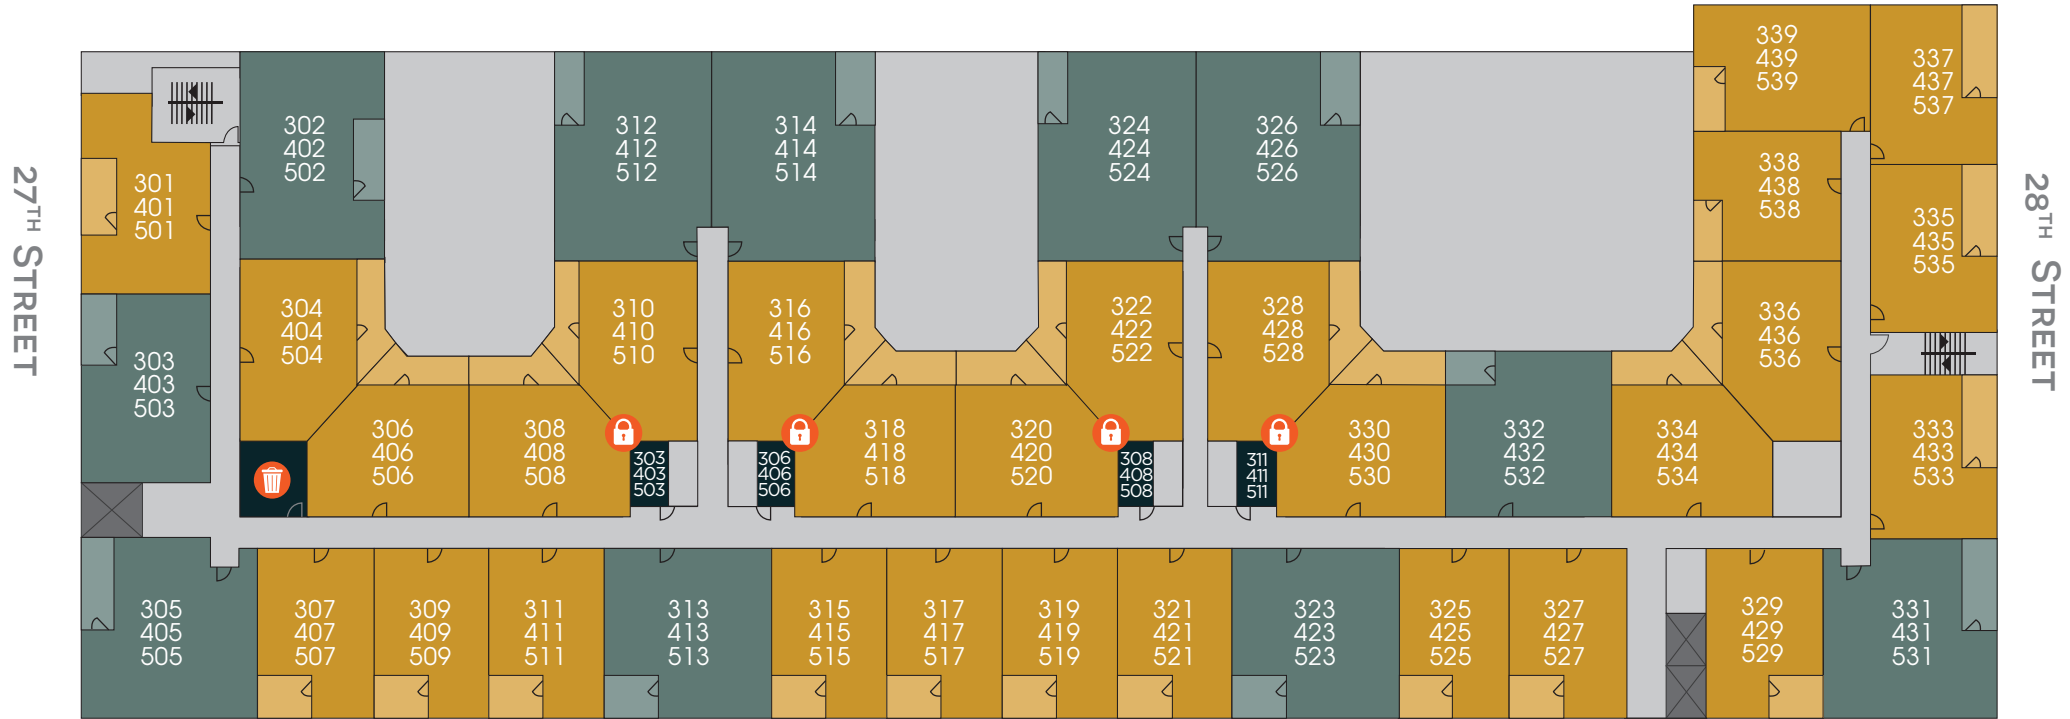

LEVEL
GARAGE

- Studio
- 1 Bedroom
- 2 Bedroom
-  Bike Maintenance
-  Bike Racks
-  Elevators
-  Mail
-  Dog Wash
-  Restrooms
-  Seating
-  Storage
-  Trash

BLAKE STREET

27TH STREET

28TH STREET

WALNUT STREET

LEVEL
FIRST

- Studio
- 1 Bedroom
- 2 Bedroom
- ✂ Bike Maintenance
- ∞ Bike Racks
- ⬛ Elevators
- ✉ Mail
- 🐕 Dog Wash
- ♿ Restrooms
- 🪑 Seating
- 🗄 Storage
- 🗑 Trash

LEVEL
SECOND

● Studio	Bike Maintenance
● 1 Bedroom	Bike Racks
● 2 Bedroom	Elevators
	Mail
	Dog Wash
	Restrooms
	Seating
	Storage
	Trash

*ARTIST CONCEPTS ONLY. NOT TO SCALE.

LEVEL
THIRD - FIFTH

- Studio
- 1 Bedroom
- 2 Bedroom
- ✂ Bike Maintenance
- ~ Bike Racks
- Elevators
- ✉ Mail
- 🐕 Dog Wash
- 🚻 Restrooms
- 🪑 Seating
- 📦 Storage
- 🗑 Trash

BLAKE STREET

WALNUT STREET