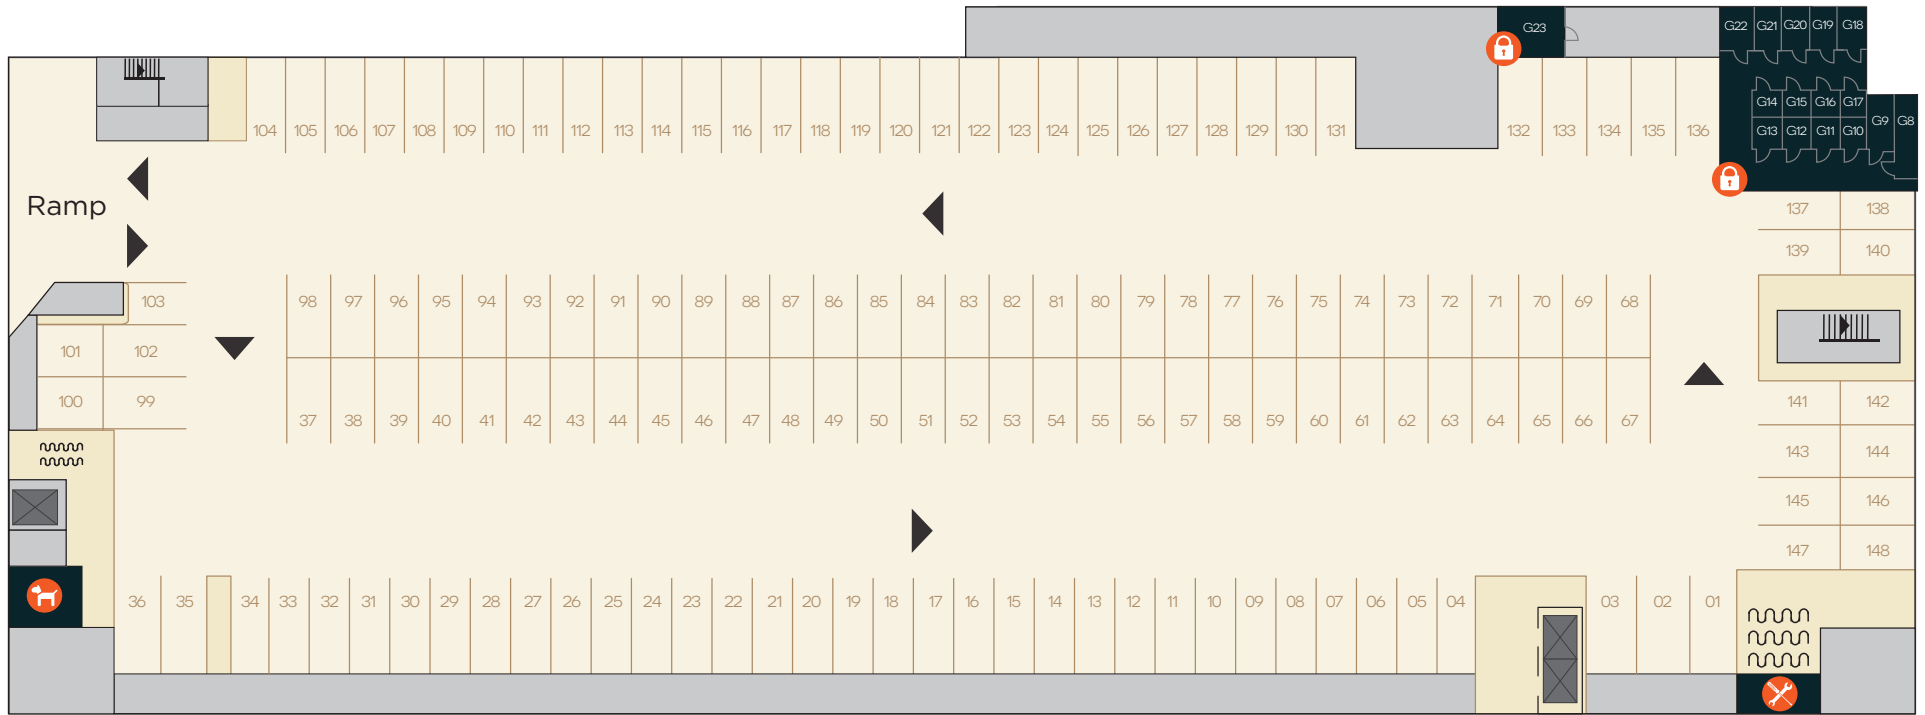

LEVEL
GARAGE

- Studio
- 1 Bedroom
- 2 Bedroom
-  Bike Maintenance
-  Bike Racks
-  Elevators
-  Mail
-  Dog Wash
-  Restrooms
-  Seating
-  Storage
-  Trash

BLAKE STREET

27TH STREET

28TH STREET

WALNUT STREET

LEVEL
FIRST

- Studio
- 1 Bedroom
- 2 Bedroom
- ✂ Bike Maintenance
- ∞ Bike Racks
- ⬛ Elevators
- ✉ Mail
- 🐕 Dog Wash
- ♿ Restrooms
- 🪑 Seating
- 🗄 Storage
- 🗑 Trash

LEVEL
SECOND

● Studio	Bike Maintenance
● 1 Bedroom	Bike Racks
● 2 Bedroom	Elevators
	Mail
	Dog Wash
	Restrooms
	Seating
	Storage
	Trash

*ARTIST CONCEPTS ONLY. NOT TO SCALE.

LEVEL
THIRD - FIFTH

- Studio
- 1 Bedroom
- 2 Bedroom
- ✂ Bike Maintenance
- ~ Bike Racks
- Elevators
- ✉ Mail
- 🐕 Dog Wash
- 🚻 Restrooms
- 🪑 Seating
- 📦 Storage
- 🗑 Trash

BLAKE STREET

WALNUT STREET