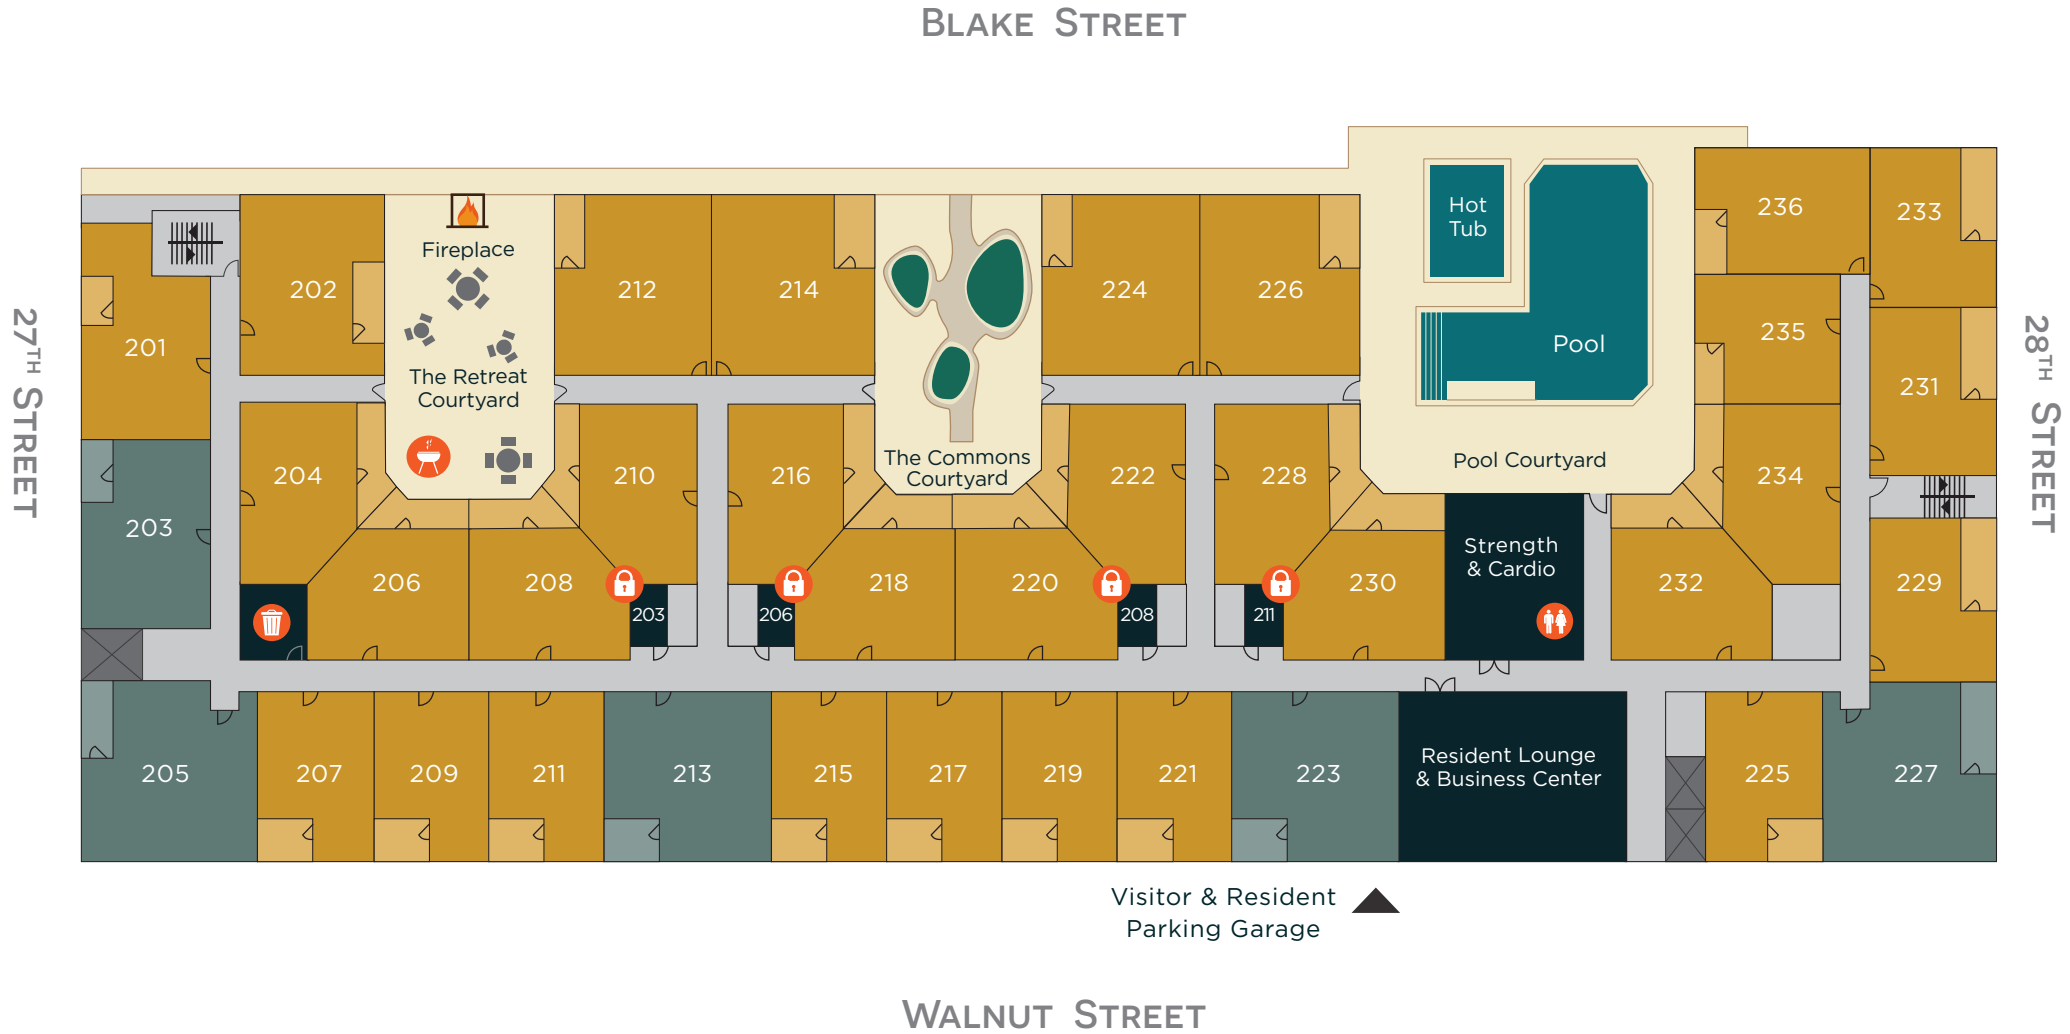

LEVEL
GARAGE

- Studio
- 1 Bedroom
- 2 Bedroom
-  Bike Maintenance
-  Bike Racks
-  Elevators
-  Mail
-  Dog Wash
-  Restrooms
-  Seating
-  Storage
-  Trash

BLAKE STREET

27TH STREET

28TH STREET

WALNUT STREET

LEVEL
FIRST

- Studio
- 1 Bedroom
- 2 Bedroom
- ✂ Bike Maintenance
- ∞ Bike Racks
- ⬛ Elevators
- ✉ Mail
- 🐕 Dog Wash
- ♿ Restrooms
- 🪑 Seating
- 🗄 Storage
- 🗑 Trash

LEVEL
SECOND

● Studio	Bike Maintenance
● 1 Bedroom	Bike Racks
● 2 Bedroom	Elevators
	Mail
	Dog Wash
	Restrooms
	Seating
	Storage
	Trash

*ARTIST CONCEPTS ONLY. NOT TO SCALE.

LEVEL
THIRD - FIFTH

- Studio
- 1 Bedroom
- 2 Bedroom
- ✂ Bike Maintenance
- ~ Bike Racks
- Elevators
- ✉ Mail
- 🐕 Dog Wash
- 🚻 Restrooms
- 🪑 Seating
- 📦 Storage
- 🗑 Trash

BLAKE STREET

WALNUT STREET