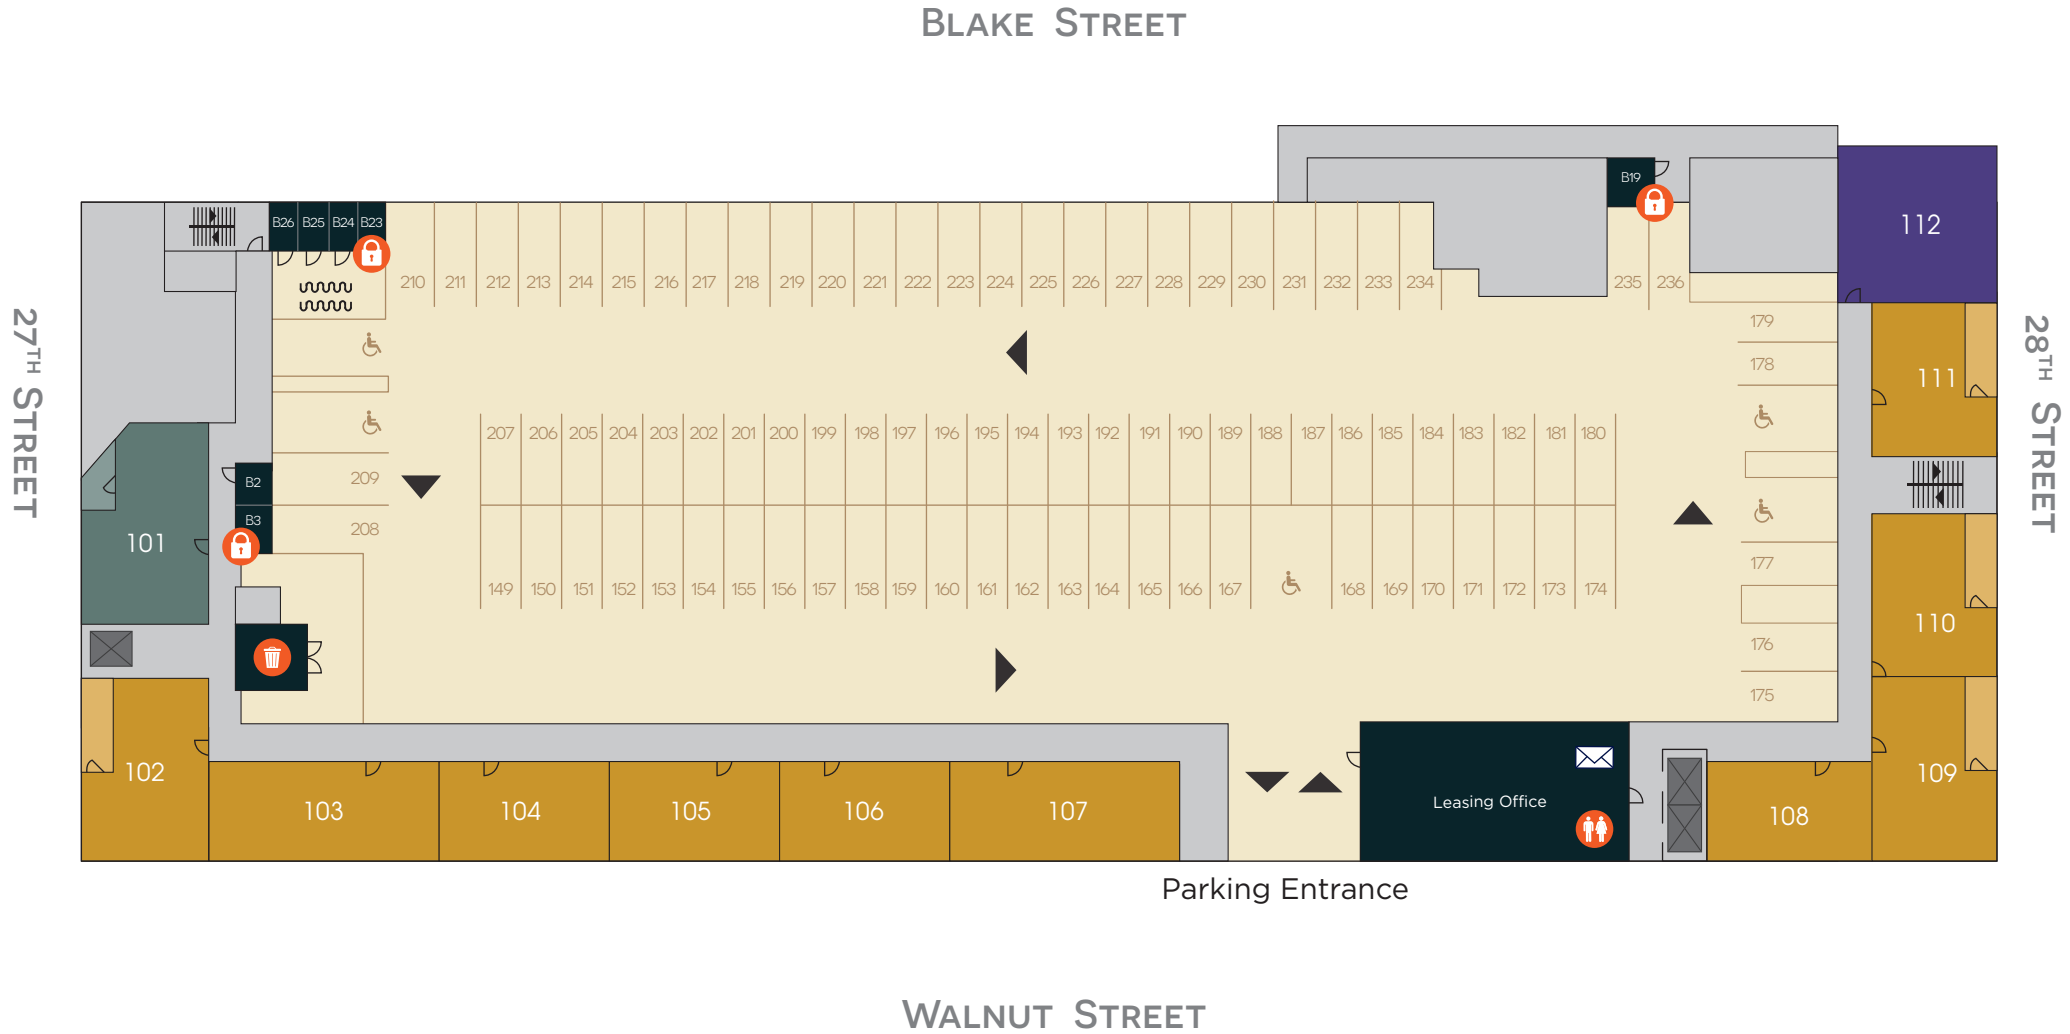

LEVEL
GARAGE

- Studio
- 1 Bedroom
- 2 Bedroom
-  Bike Maintenance
-  Bike Racks
-  Elevators
-  Mail
-  Dog Wash
-  Restrooms
-  Seating
-  Storage
-  Trash

BLAKE STREET

27TH STREET

28TH STREET

WALNUT STREET

LEVEL
FIRST

- Studio
- 1 Bedroom
- 2 Bedroom
- ✂ Bike Maintenance
- ∞ Bike Racks
- ⬛ Elevators
- ✉ Mail
- 🐕 Dog Wash
- ♿ Restrooms
- 🪑 Seating
- 🗄 Storage
- 🗑 Trash

LEVEL
SECOND

● Studio	Bike Maintenance
● 1 Bedroom	Bike Racks
● 2 Bedroom	Elevators
	Mail
	Dog Wash
	Restrooms
	Seating
	Storage
	Trash

*ARTIST CONCEPTS ONLY. NOT TO SCALE.

LEVEL
THIRD - FIFTH

- Studio
- 1 Bedroom
- 2 Bedroom
- ✂ Bike Maintenance
- ~ Bike Racks
- Elevators
- ✉ Mail
- 🐕 Dog Wash
- 🚻 Restrooms
- 🪑 Seating
- 📦 Storage
- 🗑 Trash

BLAKE STREET

WALNUT STREET