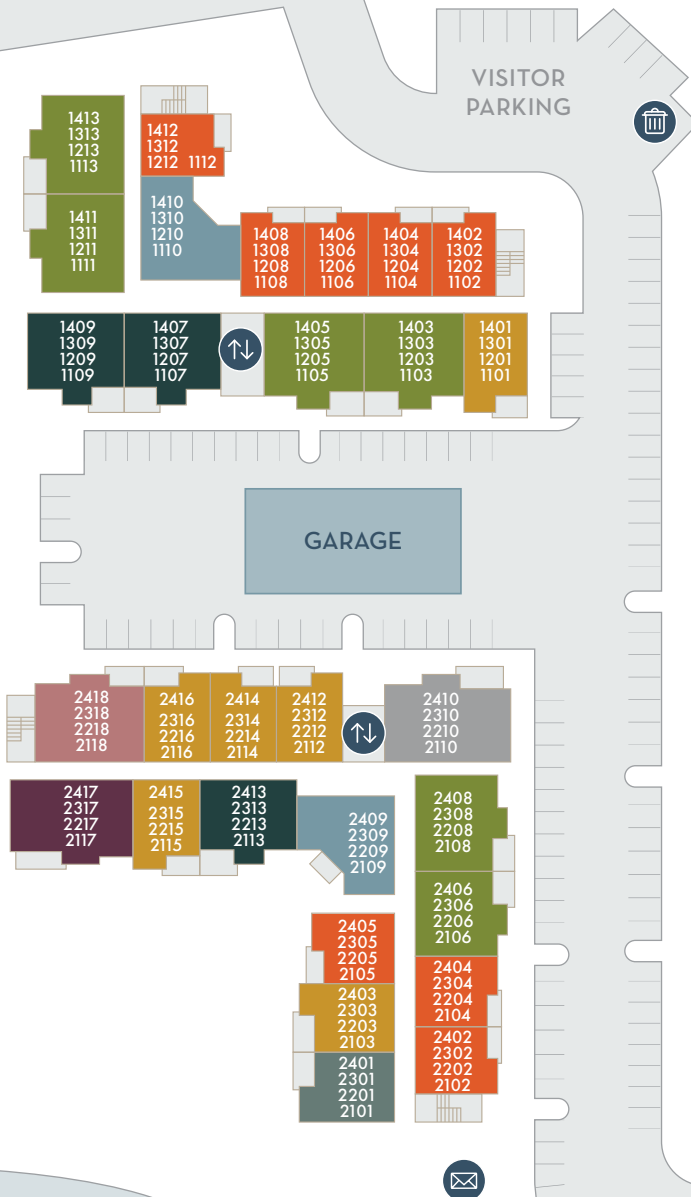

TURKEY LAKE ROAD

LAKE·VUE APARTMENTS

APARTMENTS

1 BED / 1 BATH

- 11F1
- 11F2
- 11F3

2 BEDS / 2 BATHS

- 22F1
- 22F2
- 22F3
- 22F4

3 BEDS / 3 BATHS

- 32F1-A
- 32F1-B

AMENITIES

CLUBHOUSE

–Leasing Office

- BUSINESS CENTER
- DOCK
- DOG PARK
- FITNESS CENTER
- FIRE PIT
- GRILLING STATIONS
- LANAI
- OUTDOOR LOUNGE
- SWIMMING POOL

ESSENTIALS

- ELEVATOR LOBBY
- MAILROOM
- RESTROOM
- TRASH COMPACTOR