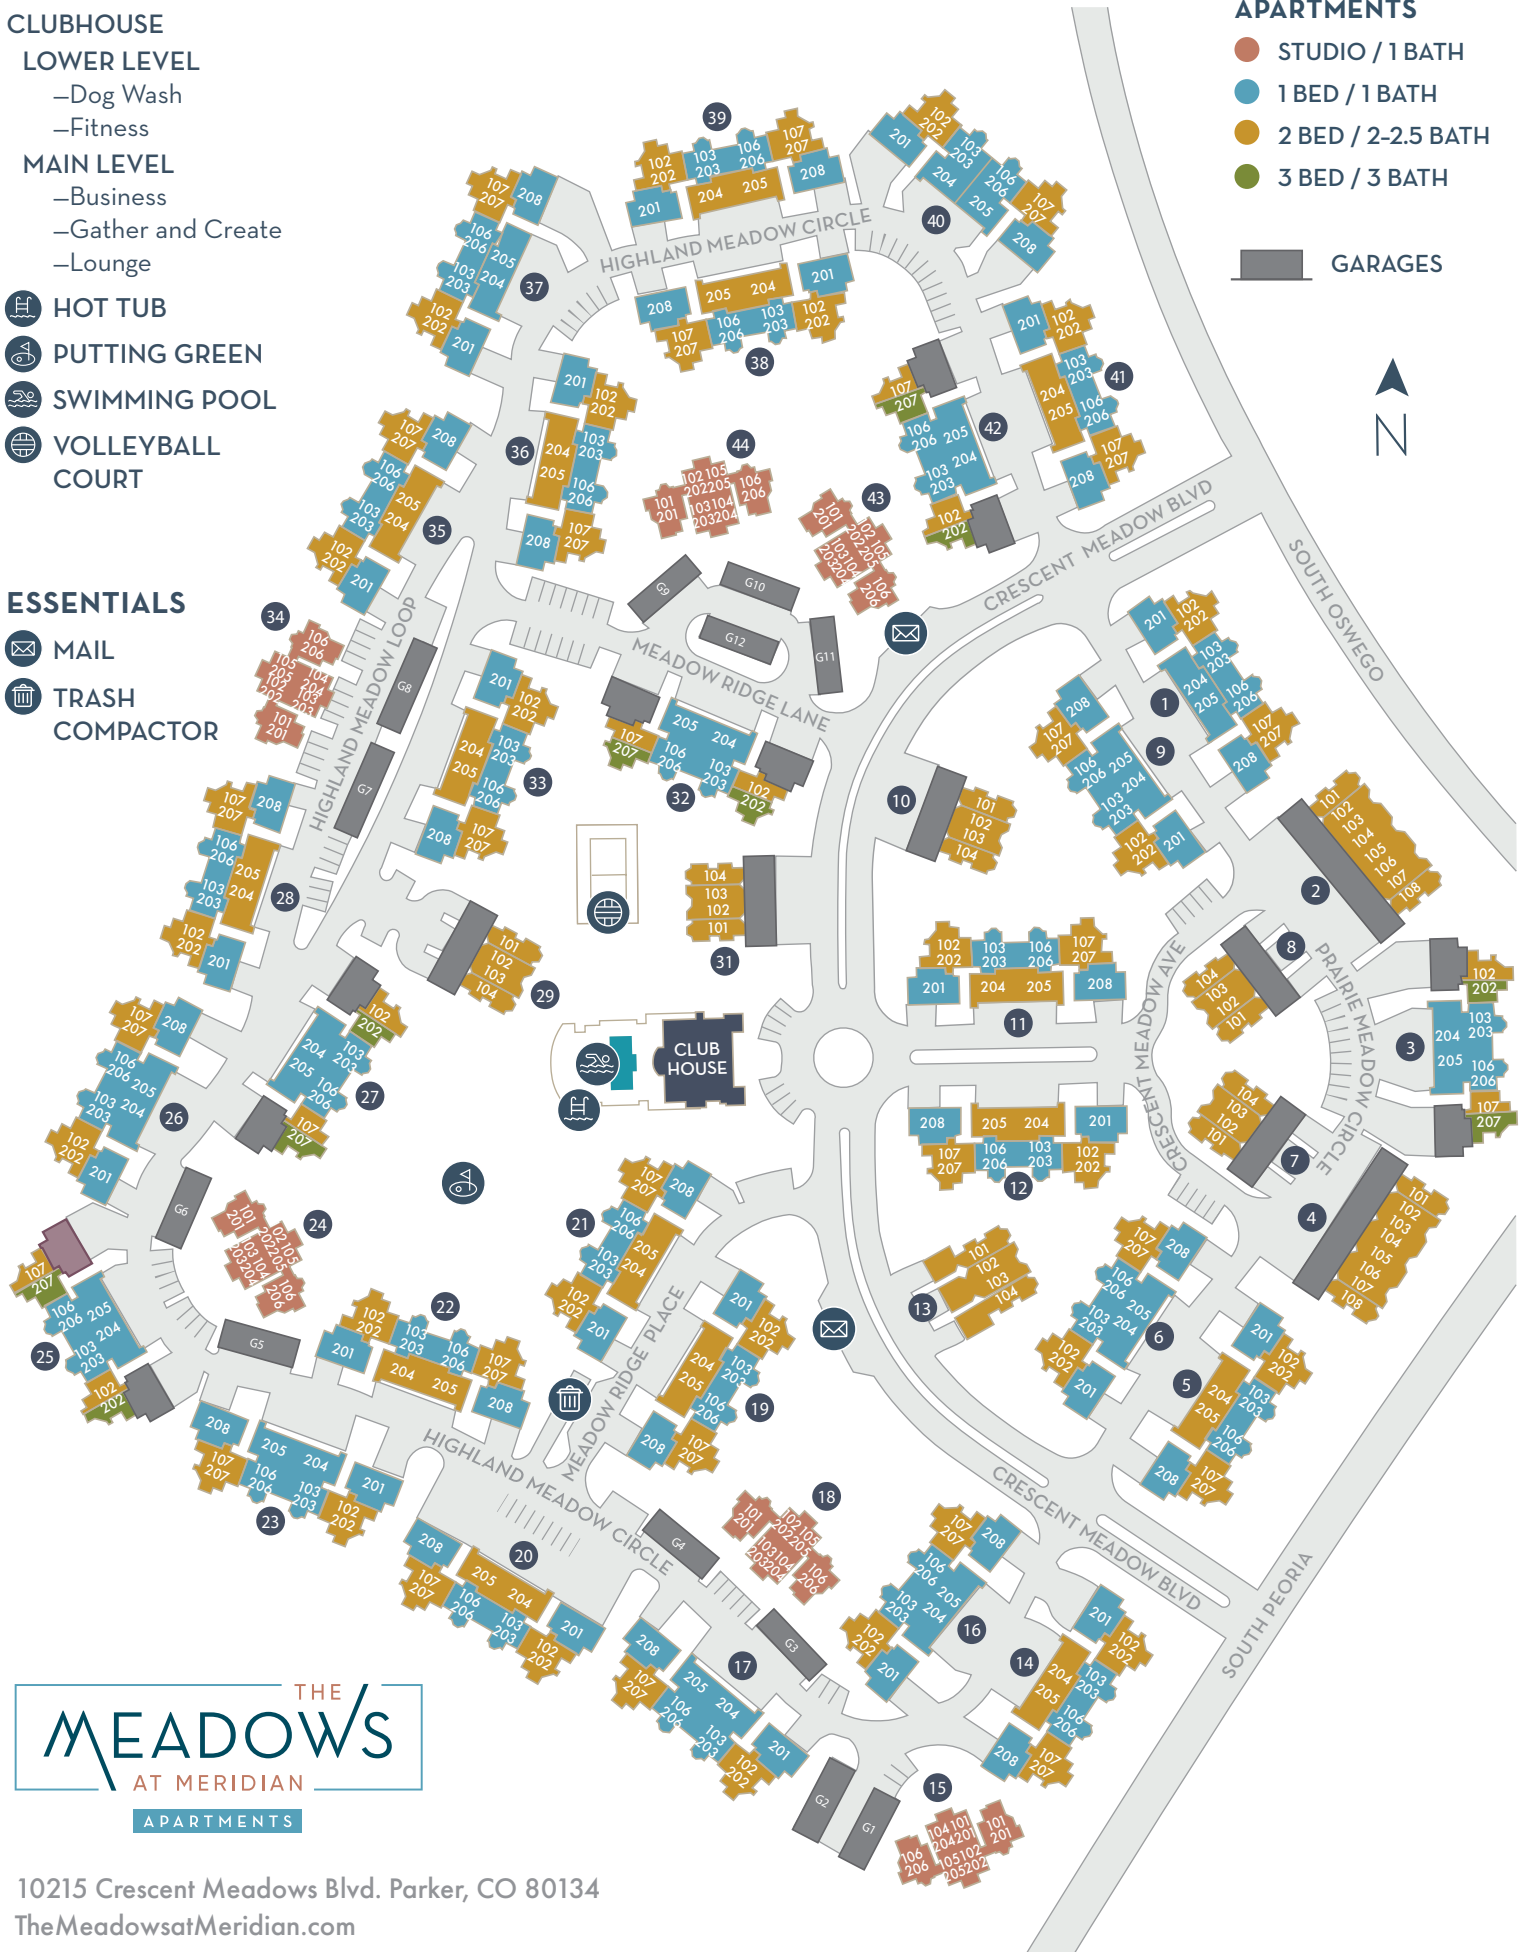

AMENITIES

CLUBHOUSE

LOWER LEVEL

- Dog Wash
- Fitness

MAIN LEVEL

- Business
- Gather and Create
- Lounge

- HOT TUB
- PUTTING GREEN
- SWIMMING POOL
- VOLLEYBALL COURT

ESSENTIALS

- MAIL
- TRASH COMPACTOR

APARTMENTS

- STUDIO / 1 BATH
- 1 BED / 1 BATH
- 2 BED / 2-2.5 BATH
- 3 BED / 3 BATH

- GARAGES

10215 Crescent Meadows Blvd. Parker, CO 80134
TheMeadowsatMeridian.com