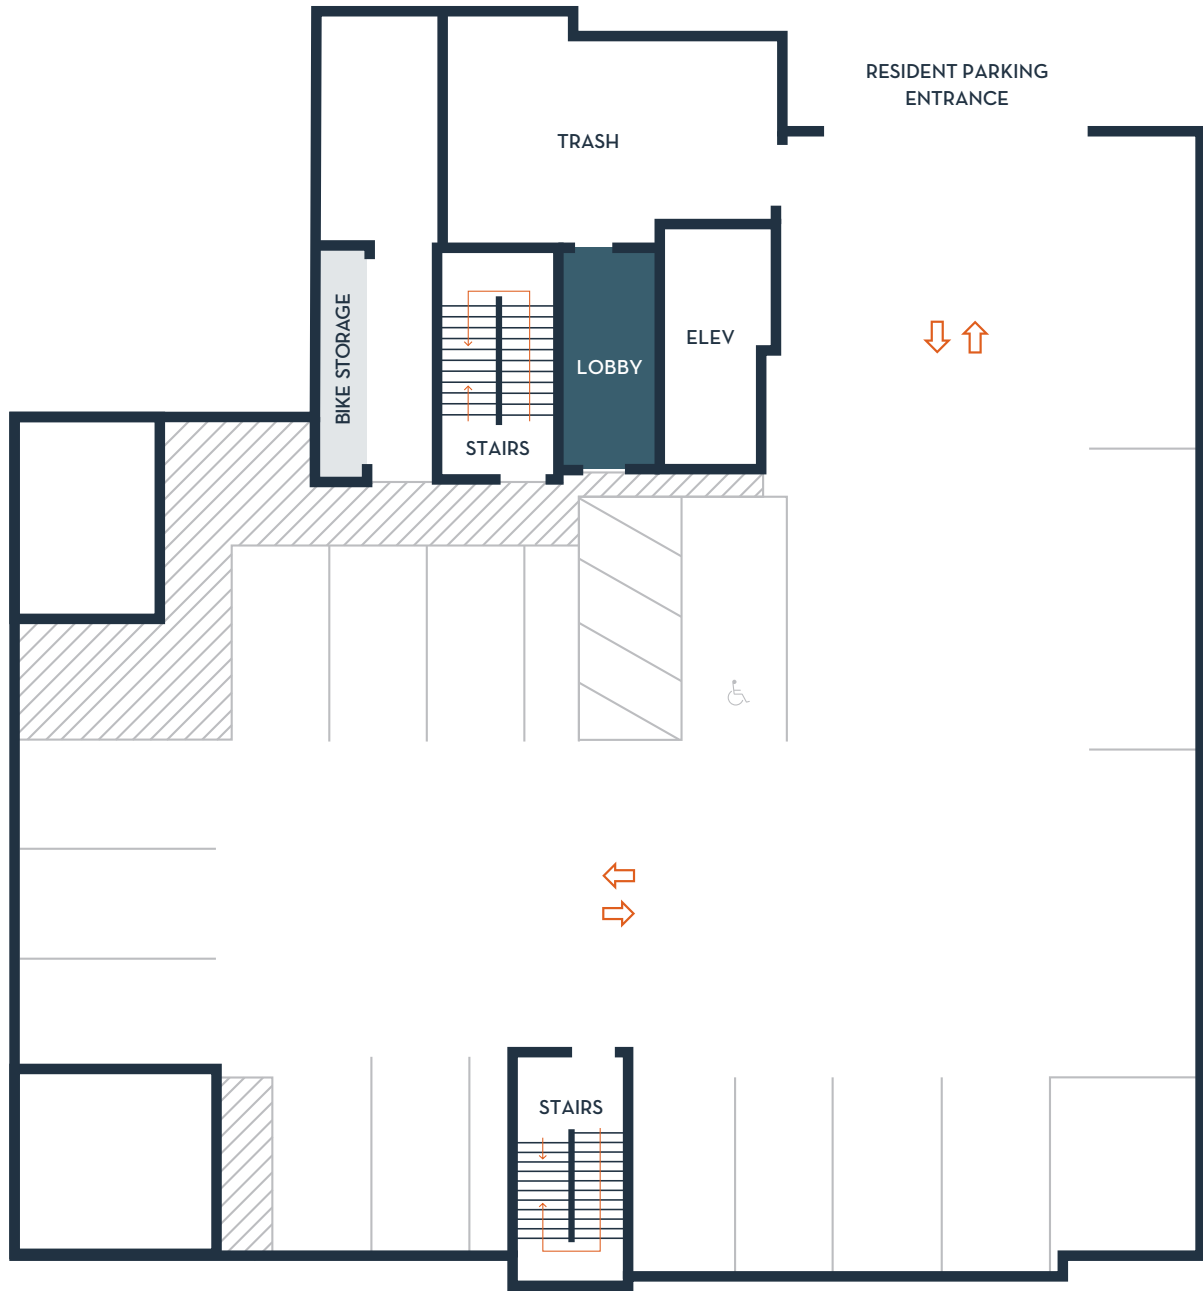

NE 3RD STREET

112TH AVENUE NE

basement level
south building