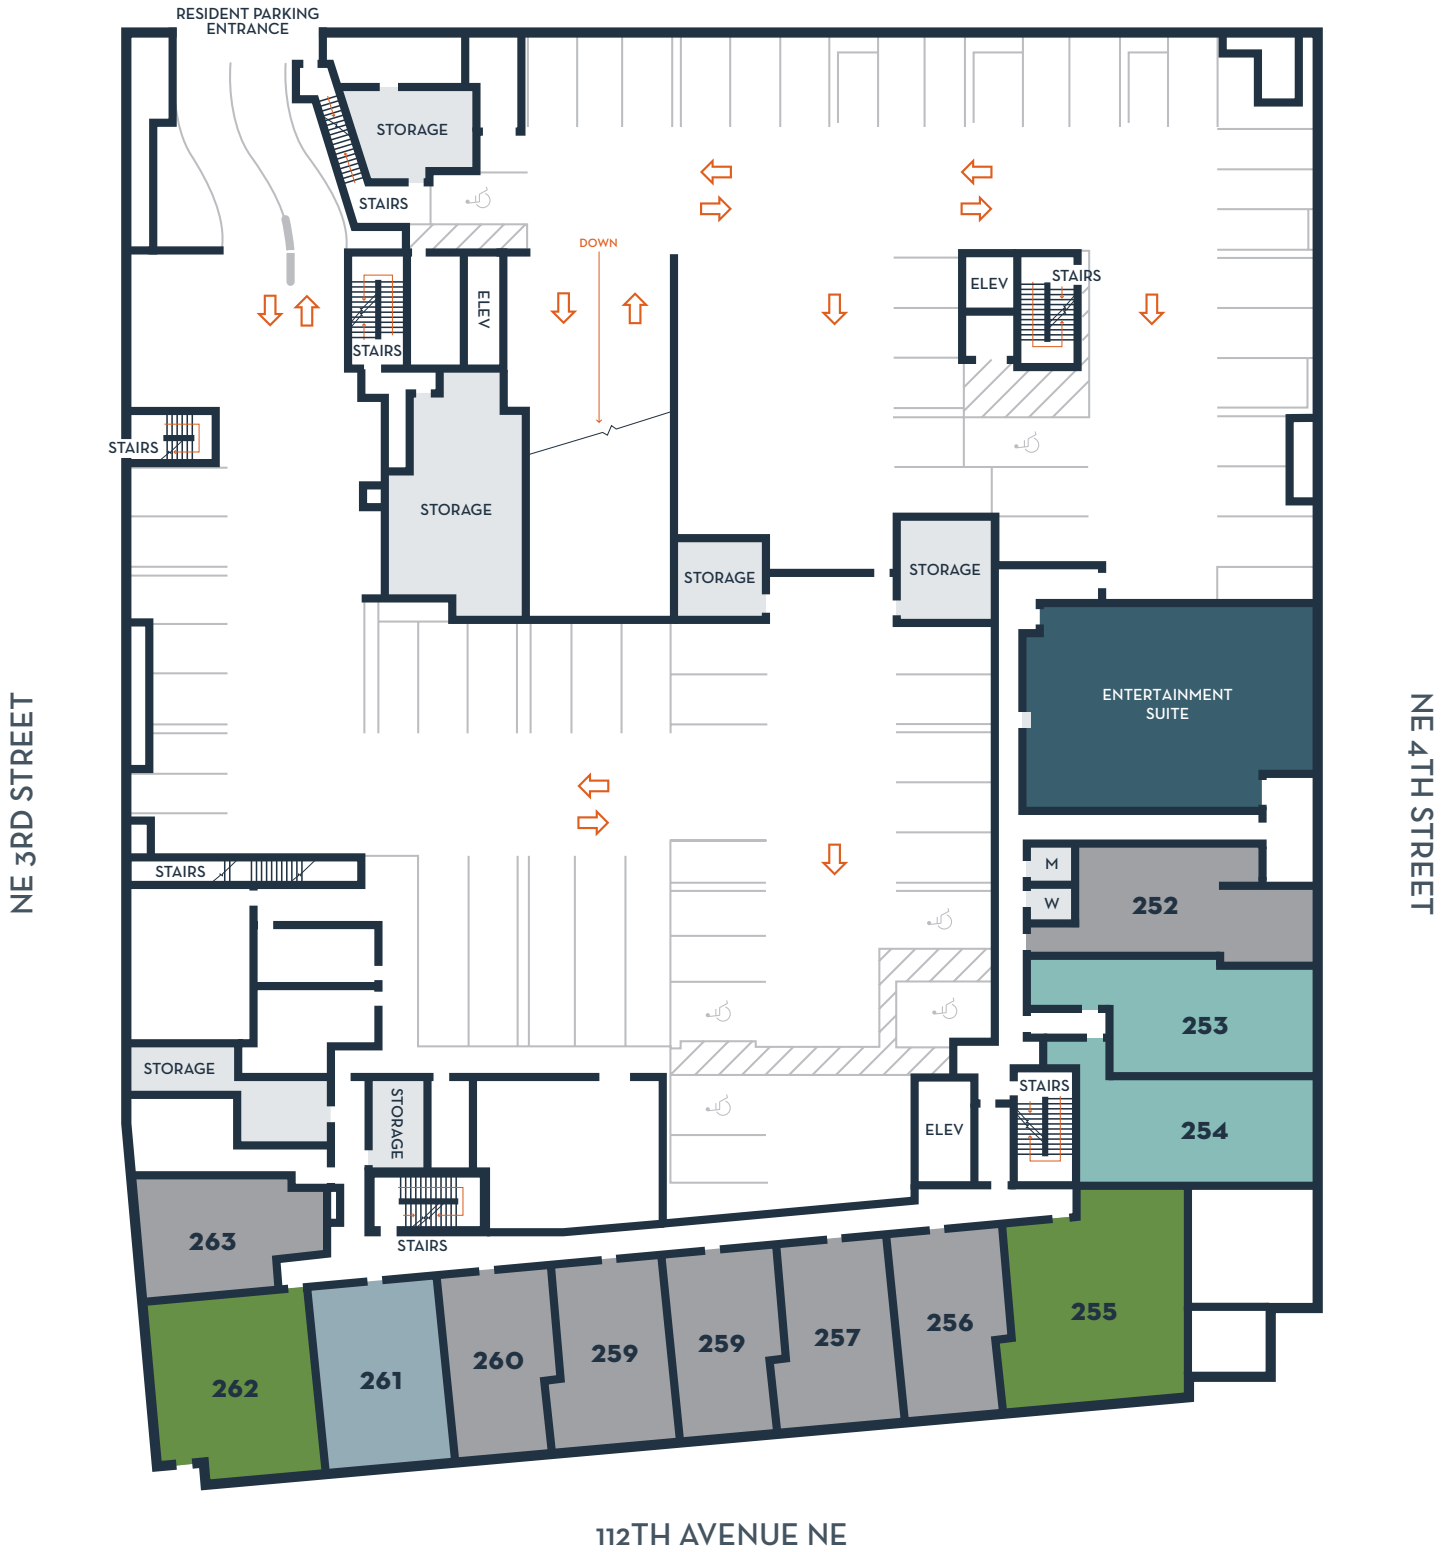

111TH AVENUE NE

basement level 1

111TH AVENUE NE

basement level 2

111TH AVENUE NE

level 1

- Studio
- One Bedroom / One Bath
- One Bedroom / One Bath + Study
- Open One Bedroom / One Bath
- Two Bedroom / Two Bath
- Two Bedroom / Two Bath + Study

317 112th Ave NE, Bellevue, WA 98004 • RentMetro112.com

METRO · 112
FINE APARTMENT LIVING

111TH AVENUE NE

level 2

- Studio
- One Bedroom / One Bath
- One Bedroom / One Bath + Study
- Open One Bedroom / One Bath
- Two Bedroom / Two Bath
- Two Bedroom / Two Bath + Study

317 112th Ave NE, Bellevue, WA 98004 • RentMetro112.com

METRO · 112
FINE APARTMENT LIVING

111TH AVENUE NE

level 3

- Studio
- One Bedroom / One Bath
- One Bedroom / One Bath + Study
- Open One Bedroom / One Bath
- Two Bedroom / Two Bath
- Two Bedroom / Two Bath + Study

317 112th Ave NE, Bellevue, WA 98004 • RentMetro112.com

METRO · 112
FINE APARTMENT LIVING

111TH AVENUE NE

level 4

- Studio
- One Bedroom / One Bath
- One Bedroom / One Bath + Study
- Open One Bedroom / One Bath
- Two Bedroom / Two Bath
- Two Bedroom / Two Bath + Study