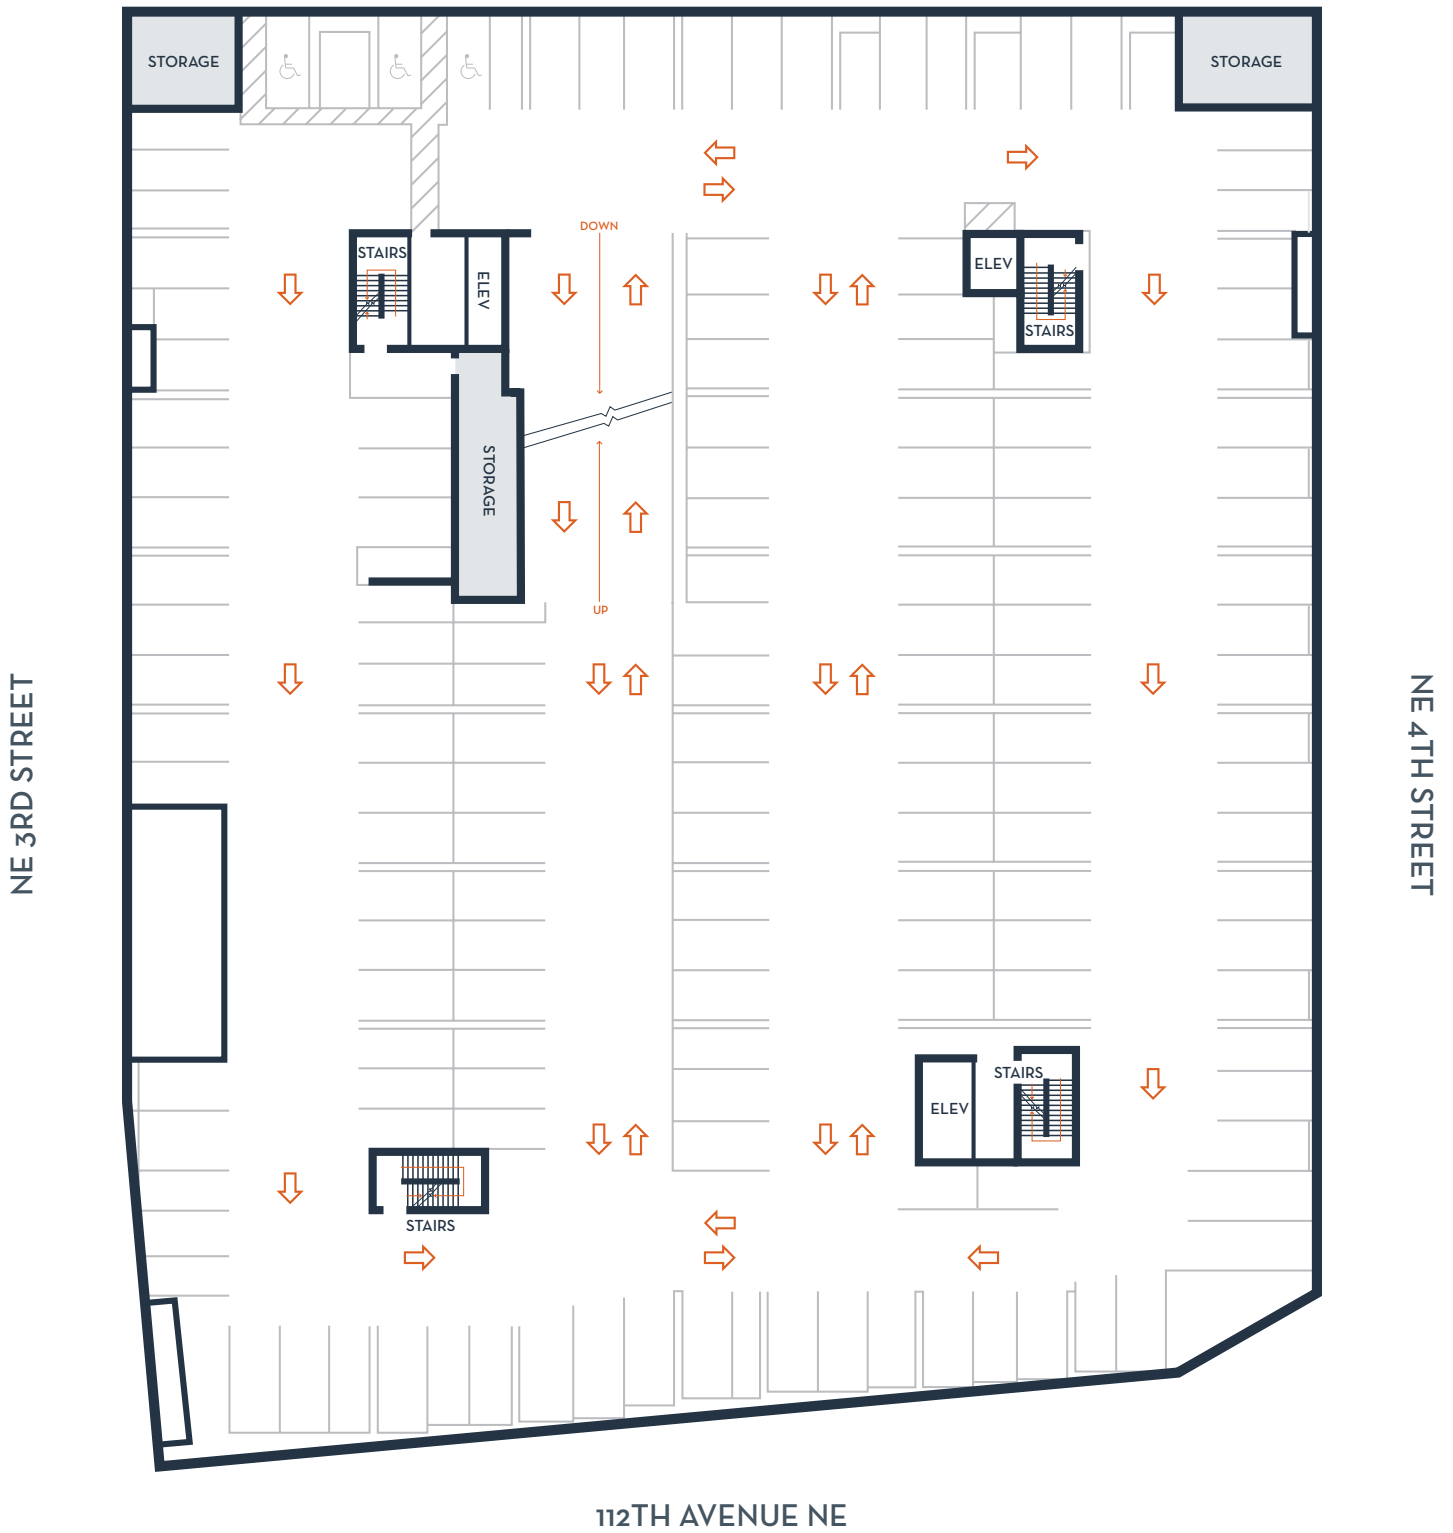

111TH AVENUE NE

basement level 1

111TH AVENUE NE

basement level 2

111TH AVENUE NE

level 1

- Studio
- One Bedroom / One Bath
- One Bedroom / One Bath + Study
- Open One Bedroom / One Bath
- Two Bedroom / Two Bath
- Two Bedroom / Two Bath + Study

317 112th Ave NE, Bellevue, WA 98004 • RentMetro112.com

METRO · 112
FINE APARTMENT LIVING

111TH AVENUE NE

level 2

- Studio
- One Bedroom / One Bath
- One Bedroom / One Bath + Study
- Open One Bedroom / One Bath
- Two Bedroom / Two Bath
- Two Bedroom / Two Bath + Study

317 112th Ave NE, Bellevue, WA 98004 • RentMetro112.com

METRO · 112
FINE APARTMENT LIVING

111TH AVENUE NE

level 3

- Studio
- One Bedroom / One Bath
- One Bedroom / One Bath + Study
- Open One Bedroom / One Bath
- Two Bedroom / Two Bath
- Two Bedroom / Two Bath + Study

317 112th Ave NE, Bellevue, WA 98004 • RentMetro112.com

METRO · 112
FINE APARTMENT LIVING

111TH AVENUE NE

level 4

- Studio
- One Bedroom / One Bath
- One Bedroom / One Bath + Study
- Open One Bedroom / One Bath
- Two Bedroom / Two Bath
- Two Bedroom / Two Bath + Study