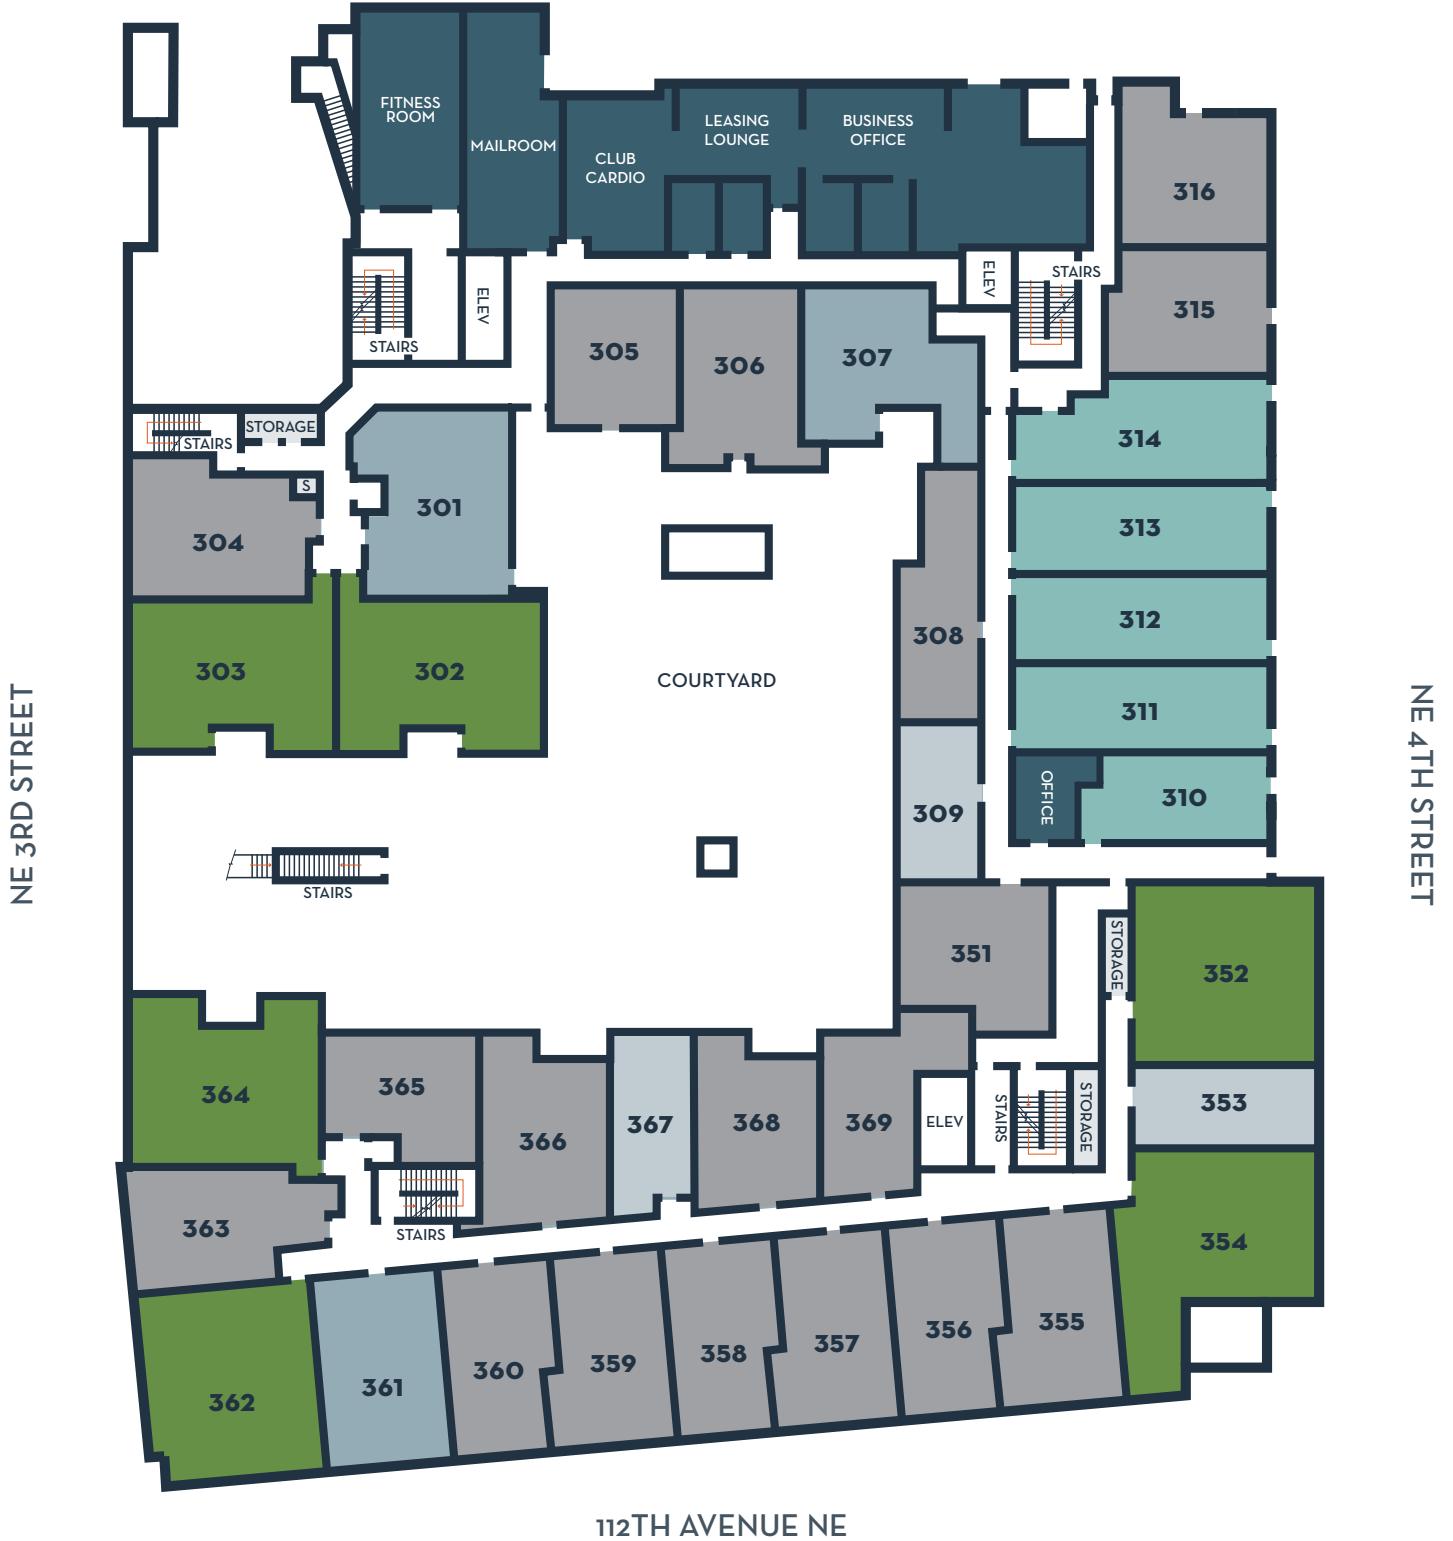

111TH AVENUE NE

basement level 1

111TH AVENUE NE

basement level 2

111TH AVENUE NE

level 1

- Studio
- One Bedroom / One Bath
- One Bedroom / One Bath + Study
- Open One Bedroom / One Bath
- Two Bedroom / Two Bath
- Two Bedroom / Two Bath + Study

317 112th Ave NE, Bellevue, WA 98004 • RentMetro112.com

METRO · 112
FINE APARTMENT LIVING

111TH AVENUE NE

level 2

- Studio
- One Bedroom / One Bath
- One Bedroom / One Bath + Study
- Open One Bedroom / One Bath
- Two Bedroom / Two Bath
- Two Bedroom / Two Bath + Study

317 112th Ave NE, Bellevue, WA 98004 • RentMetro112.com

METRO · 112
FINE APARTMENT LIVING

111TH AVENUE NE

level 3

- Studio
- One Bedroom / One Bath
- One Bedroom / One Bath + Study
- Open One Bedroom / One Bath
- Two Bedroom / Two Bath
- Two Bedroom / Two Bath + Study

317 112th Ave NE, Bellevue, WA 98004 • RentMetro112.com

METRO · 112
FINE APARTMENT LIVING

111TH AVENUE NE

level 4

- Studio
- One Bedroom / One Bath
- One Bedroom / One Bath + Study
- Open One Bedroom / One Bath
- Two Bedroom / Two Bath
- Two Bedroom / Two Bath + Study