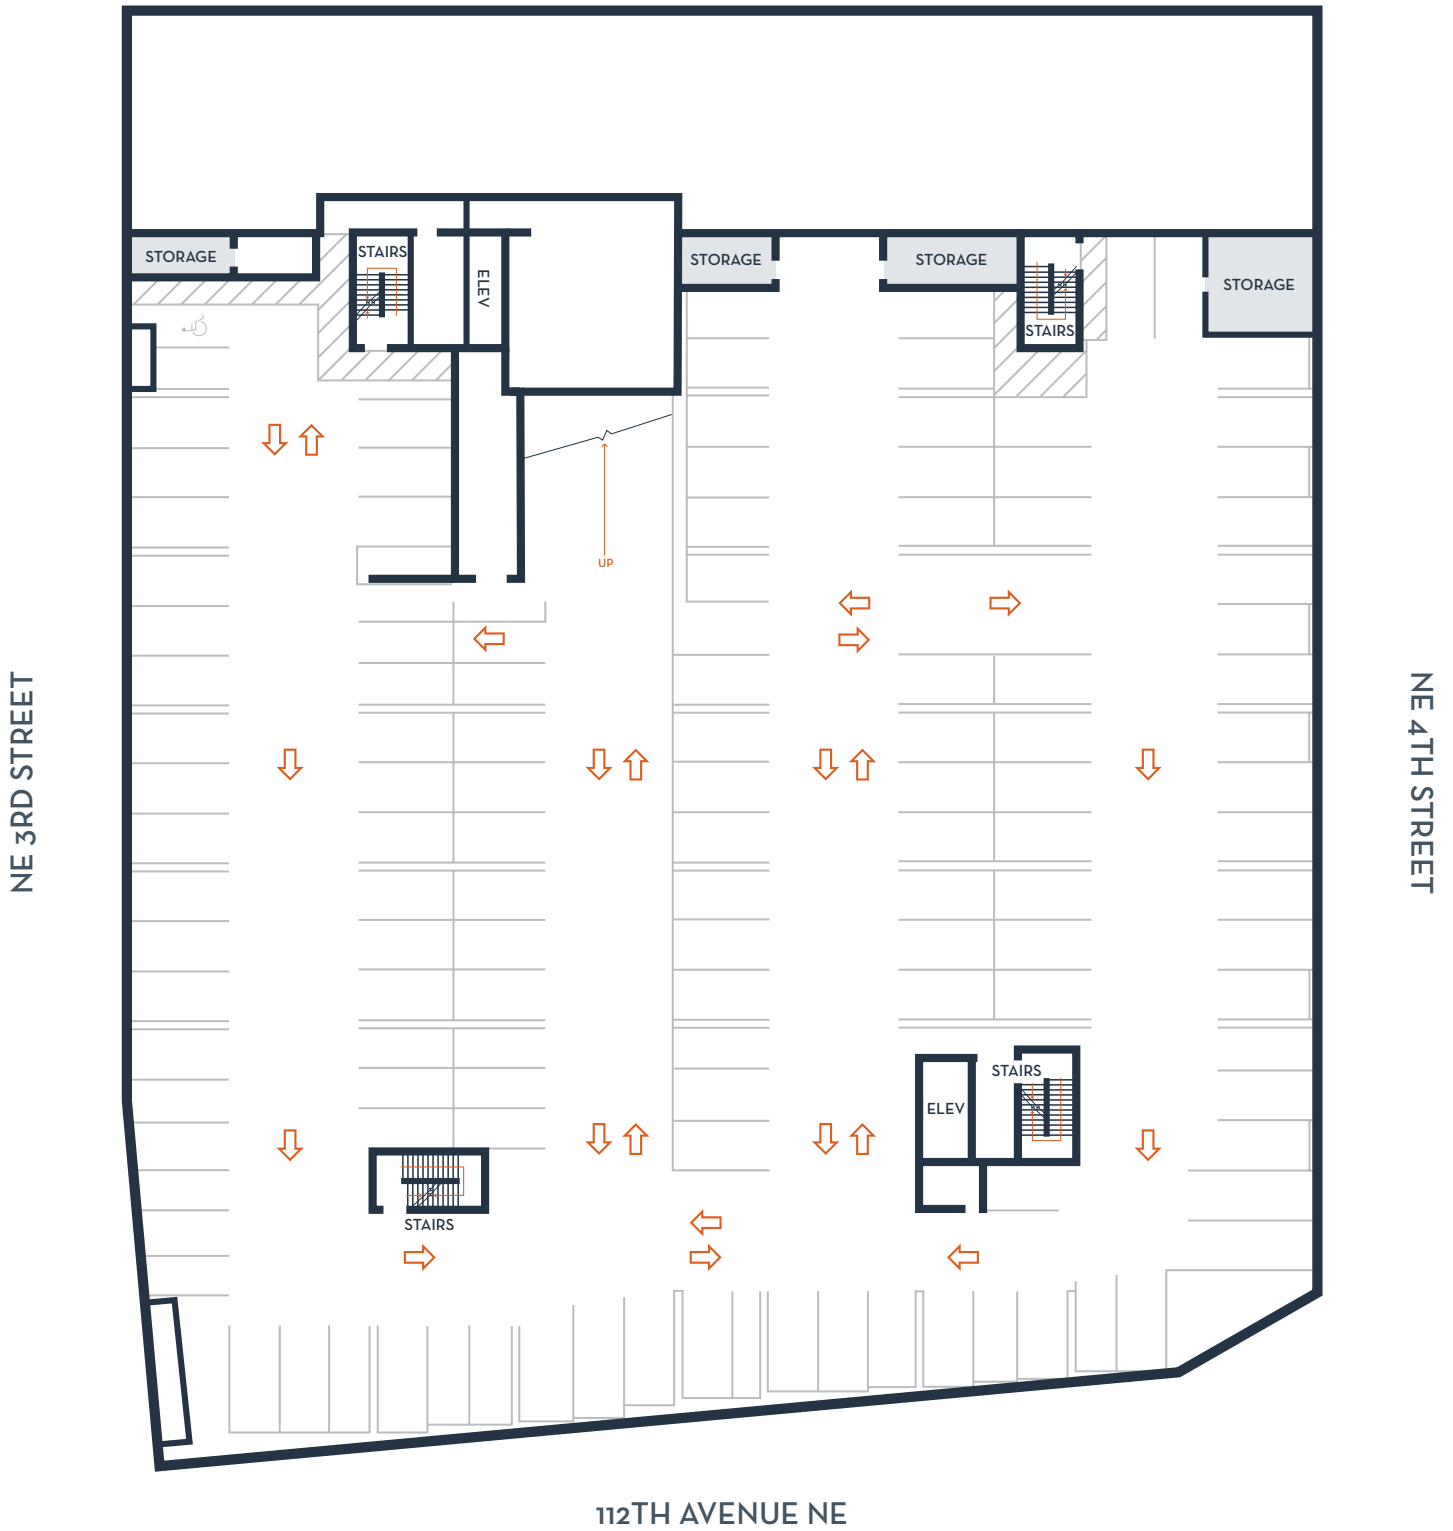

111TH AVENUE NE

basement level 1

111TH AVENUE NE

basement level 2

111TH AVENUE NE

level 1

- Studio
- One Bedroom / One Bath
- One Bedroom / One Bath + Study
- Open One Bedroom / One Bath
- Two Bedroom / Two Bath
- Two Bedroom / Two Bath + Study

317 112th Ave NE, Bellevue, WA 98004 • RentMetro112.com

METRO · 112
FINE APARTMENT LIVING

111TH AVENUE NE

level 2

- Studio
- One Bedroom / One Bath
- One Bedroom / One Bath + Study
- Open One Bedroom / One Bath
- Two Bedroom / Two Bath
- Two Bedroom / Two Bath + Study

317 112th Ave NE, Bellevue, WA 98004 • RentMetro112.com

METRO · 112
FINE APARTMENT LIVING

111TH AVENUE NE

level 3

- Studio
- One Bedroom / One Bath
- One Bedroom / One Bath + Study
- Open One Bedroom / One Bath
- Two Bedroom / Two Bath
- Two Bedroom / Two Bath + Study