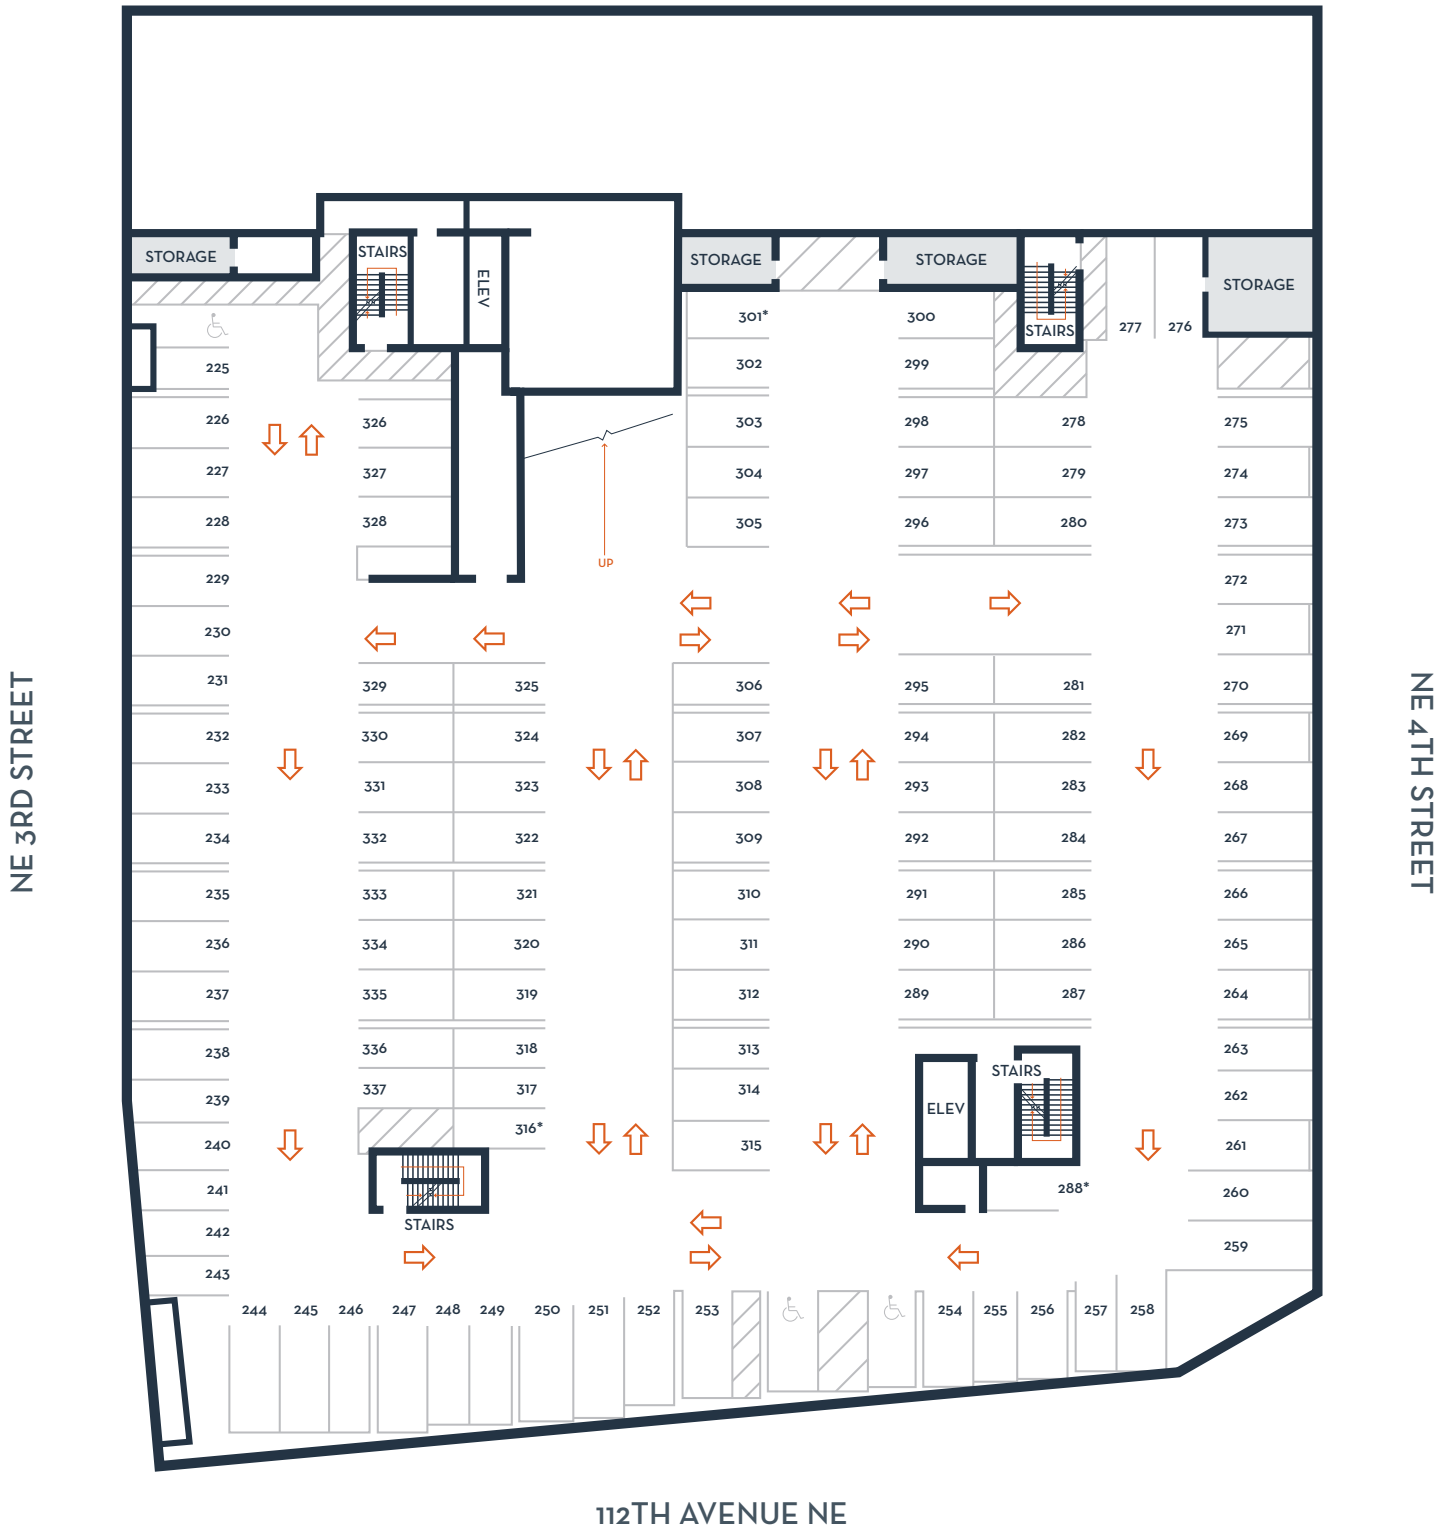

111TH AVENUE NE

basement level 1

111TH AVENUE NE

basement level 2

111TH AVENUE NE

112TH AVENUE NE

level 1

- Studio
- One Bedroom / One Bath
- One Bedroom / One Bath + Study
- Open One Bedroom / One Bath
- Two Bedroom / Two Bath
- Two Bedroom / Two Bath + Study

317 112th Ave NE, Bellevue, WA 98004 • RentMetro112.com

METRO · 112  
FINE APARTMENT LIVING

111TH AVENUE NE

level 2

- Studio
- One Bedroom / One Bath
- One Bedroom / One Bath + Study
- Open One Bedroom / One Bath
- Two Bedroom / Two Bath
- Two Bedroom / Two Bath + Study