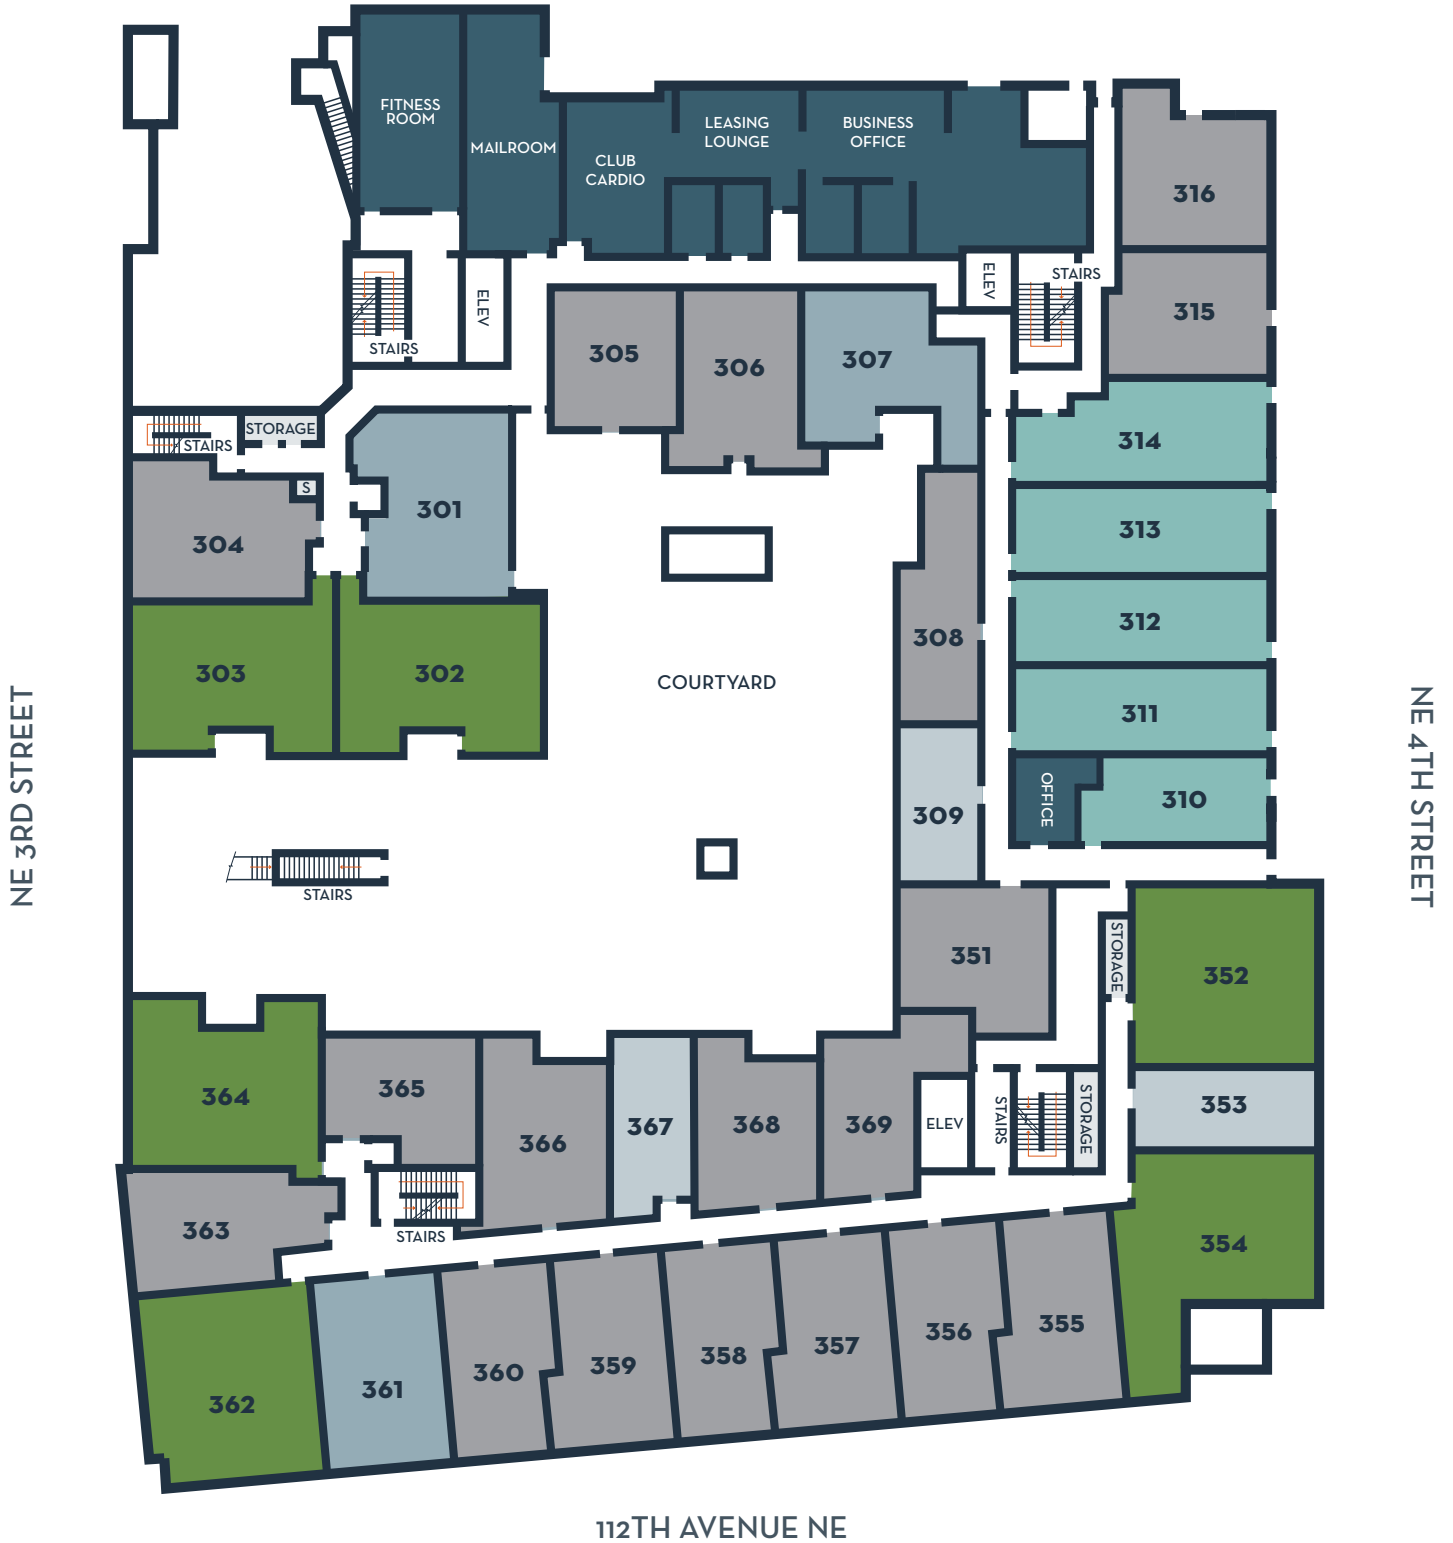

111TH AVENUE NE

basement level 1

111TH AVENUE NE

basement level 2

111TH AVENUE NE

112TH AVENUE NE

level 1

- Studio
- One Bedroom / One Bath
- One Bedroom / One Bath + Study
- Open One Bedroom / One Bath
- Two Bedroom / Two Bath
- Two Bedroom / Two Bath + Study

317 112th Ave NE, Bellevue, WA 98004 • RentMetro112.com

METRO · 112  
FINE APARTMENT LIVING

111TH AVENUE NE

level 2

- Studio
- One Bedroom / One Bath
- One Bedroom / One Bath + Study
- Open One Bedroom / One Bath
- Two Bedroom / Two Bath
- Two Bedroom / Two Bath + Study

### level 3

- Studio
- One Bedroom / One Bath
- One Bedroom / One Bath + Study
- Open One Bedroom / One Bath
- Two Bedroom / Two Bath
- Two Bedroom / Two Bath + Study

317 112th Ave NE, Bellevue, WA 98004 • RentMetro112.com

METRO · 112  
FINE APARTMENT LIVING

111TH AVENUE NE

level 4

- Studio
- One Bedroom / One Bath
- One Bedroom / One Bath + Study
- Open One Bedroom / One Bath
- Two Bedroom / Two Bath
- Two Bedroom / Two Bath + Study