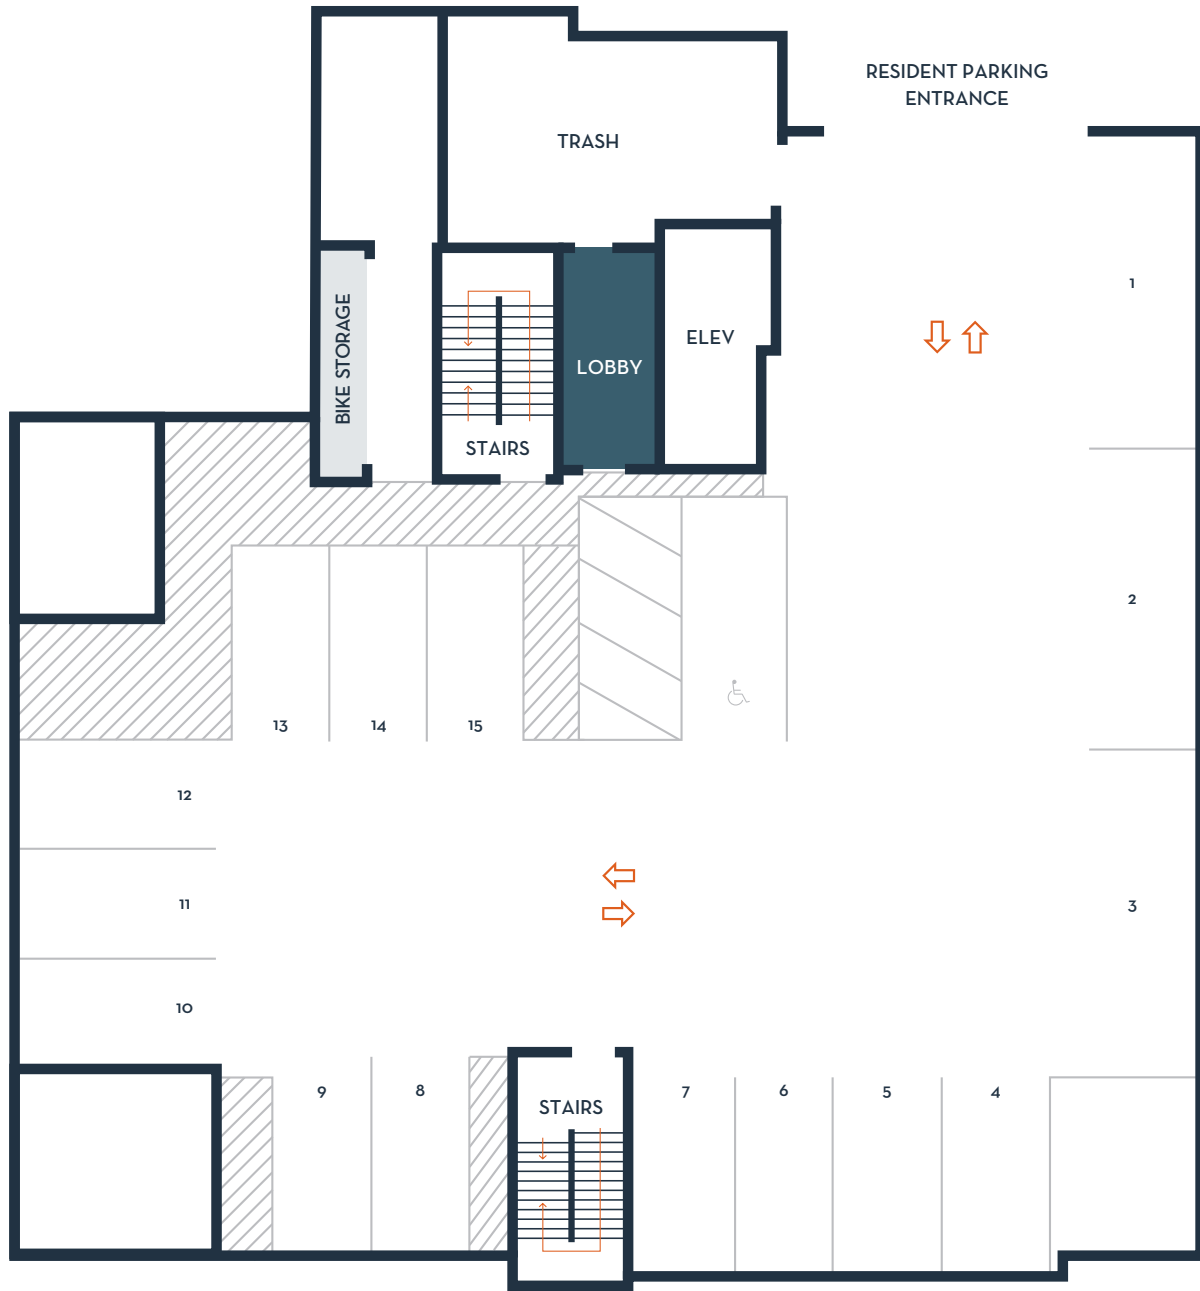

NE 3RD STREET

111TH AVENUE NE

basement level
south building