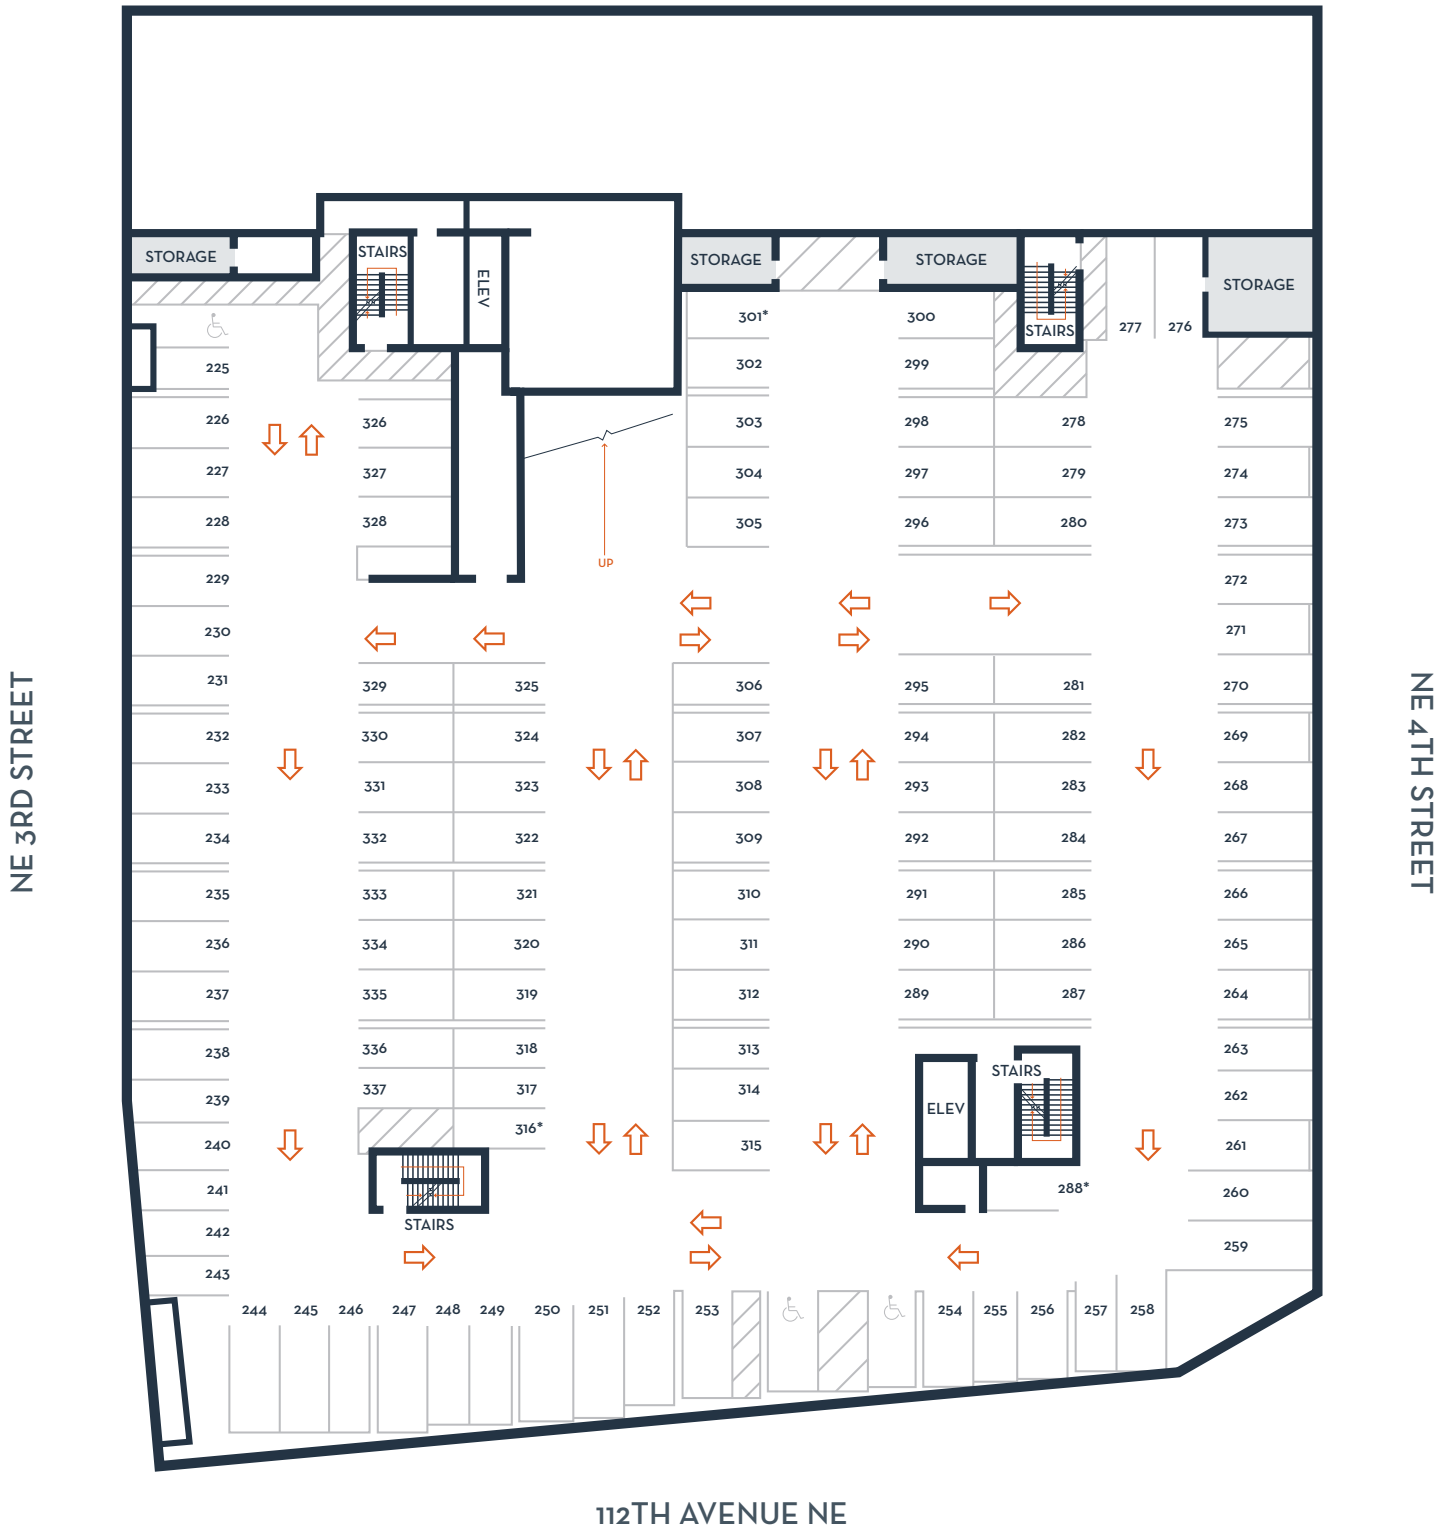

111TH AVENUE NE

basement level 1

METRO · 112
FINE APARTMENT LIVING

111TH AVENUE NE

basement level 2

METRO · 112
FINE APARTMENT LIVING

111TH AVENUE NE

112TH AVENUE NE

level 1

- Studio
- One Bedroom / One Bath
- One Bedroom / One Bath + Study
- Open One Bedroom / One Bath
- Two Bedroom / Two Bath
- Two Bedroom / Two Bath + Study

317 112th Ave NE, Bellevue, WA 98004 • RentMetro112.com

METRO · 112
FINE APARTMENT LIVING

111TH AVENUE NE

level 2

- Studio
- One Bedroom / One Bath
- One Bedroom / One Bath + Study
- Open One Bedroom / One Bath
- Two Bedroom / Two Bath
- Two Bedroom / Two Bath + Study

317 112th Ave NE, Bellevue, WA 98004 • RentMetro112.com

METRO · 112
FINE APARTMENT LIVING

111TH AVENUE NE

level 3

- Studio
- One Bedroom / One Bath
- One Bedroom / One Bath + Study
- Open One Bedroom / One Bath
- Two Bedroom / Two Bath
- Two Bedroom / Two Bath + Study