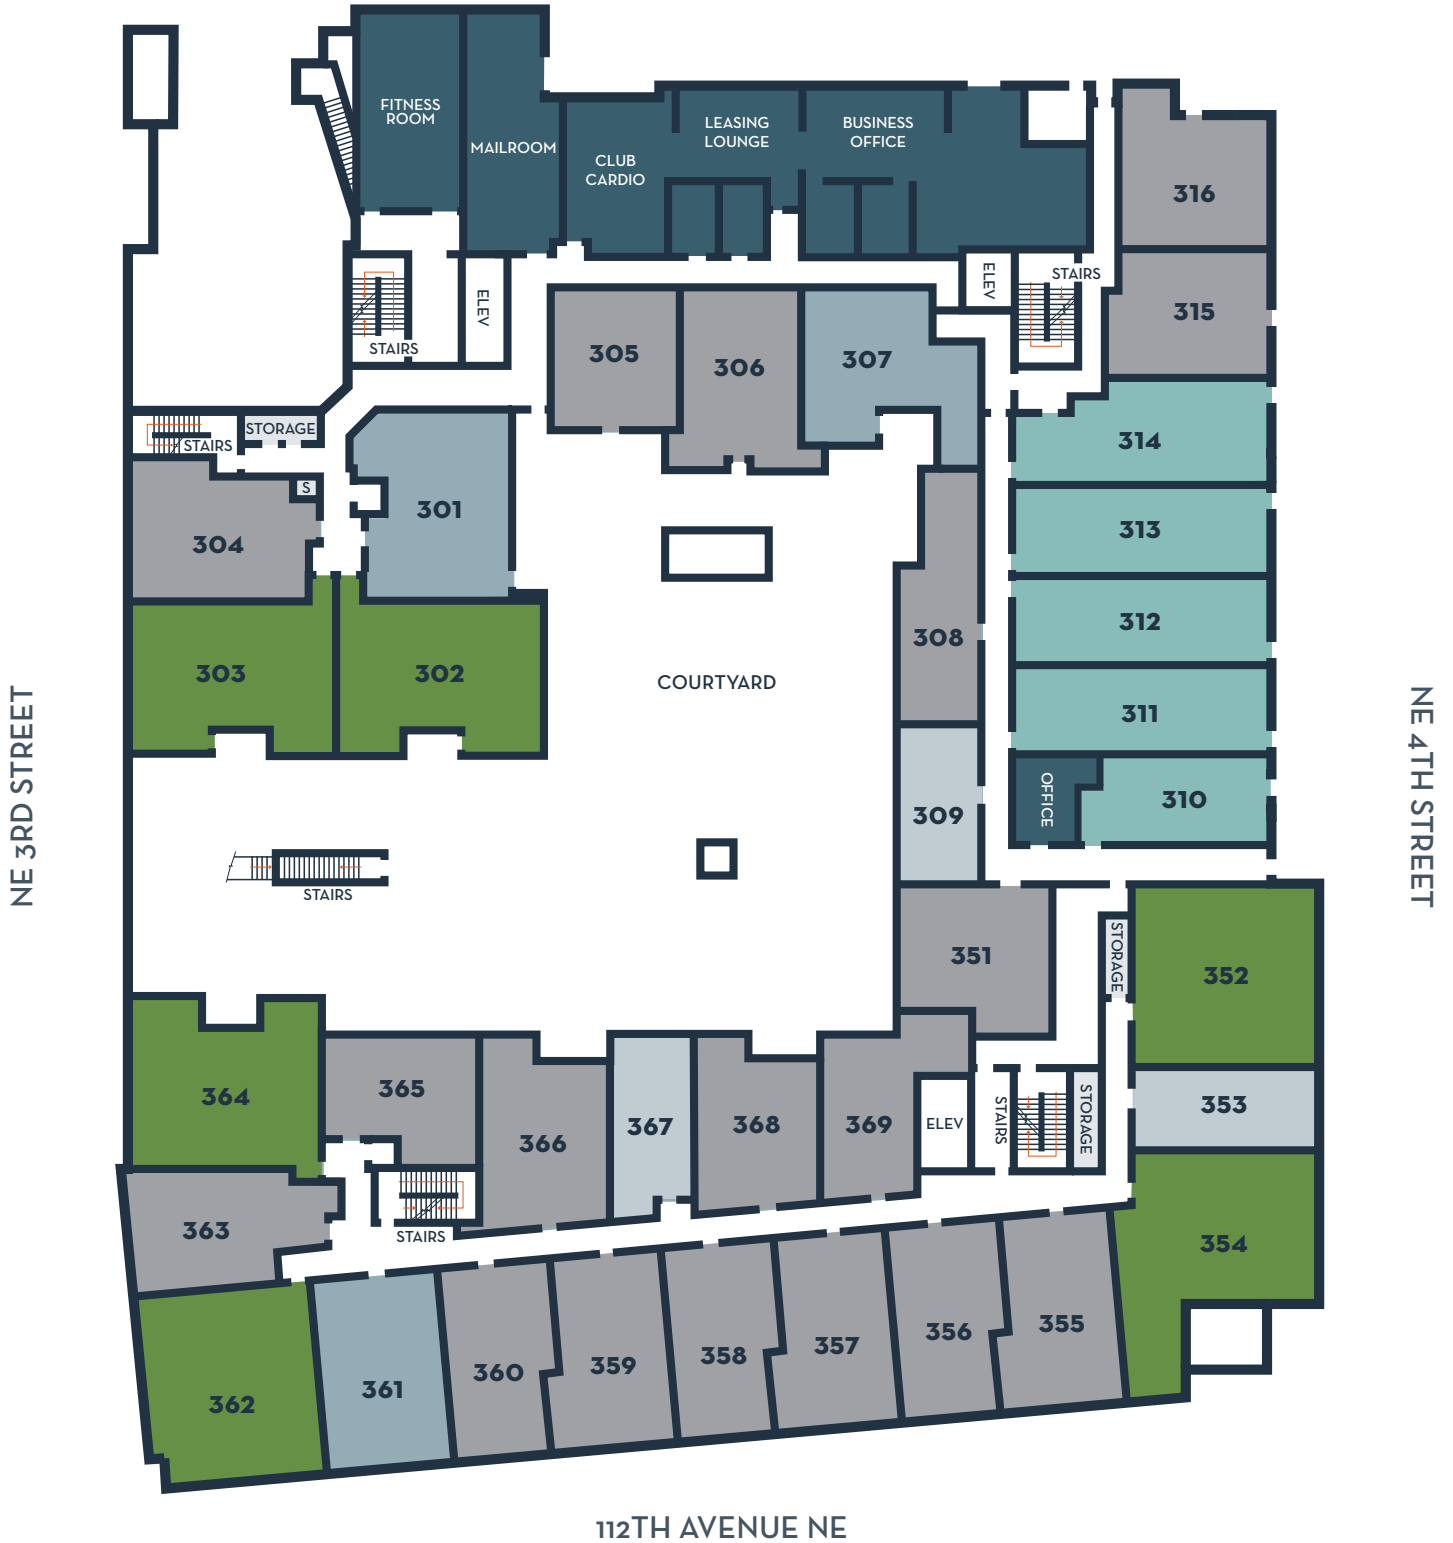

level 1

- Studio
- One Bedroom / One Bath
- One Bedroom / One Bath + Study
- Open One Bedroom / One Bath
- Two Bedroom / Two Bath
- Two Bedroom / Two Bath + Study

317 112th Ave NE, Bellevue, WA 98004 • RentMetro112.com

METRO · 112
FINE APARTMENT LIVING

111TH AVENUE NE

level 2

- Studio
- One Bedroom / One Bath
- One Bedroom / One Bath + Study
- Open One Bedroom / One Bath
- Two Bedroom / Two Bath
- Two Bedroom / Two Bath + Study

317 112th Ave NE, Bellevue, WA 98004 • RentMetro112.com

METRO · 112
FINE APARTMENT LIVING

111TH AVENUE NE

level 3

- Studio
- One Bedroom / One Bath
- One Bedroom / One Bath + Study
- Open One Bedroom / One Bath
- Two Bedroom / Two Bath
- Two Bedroom / Two Bath + Study