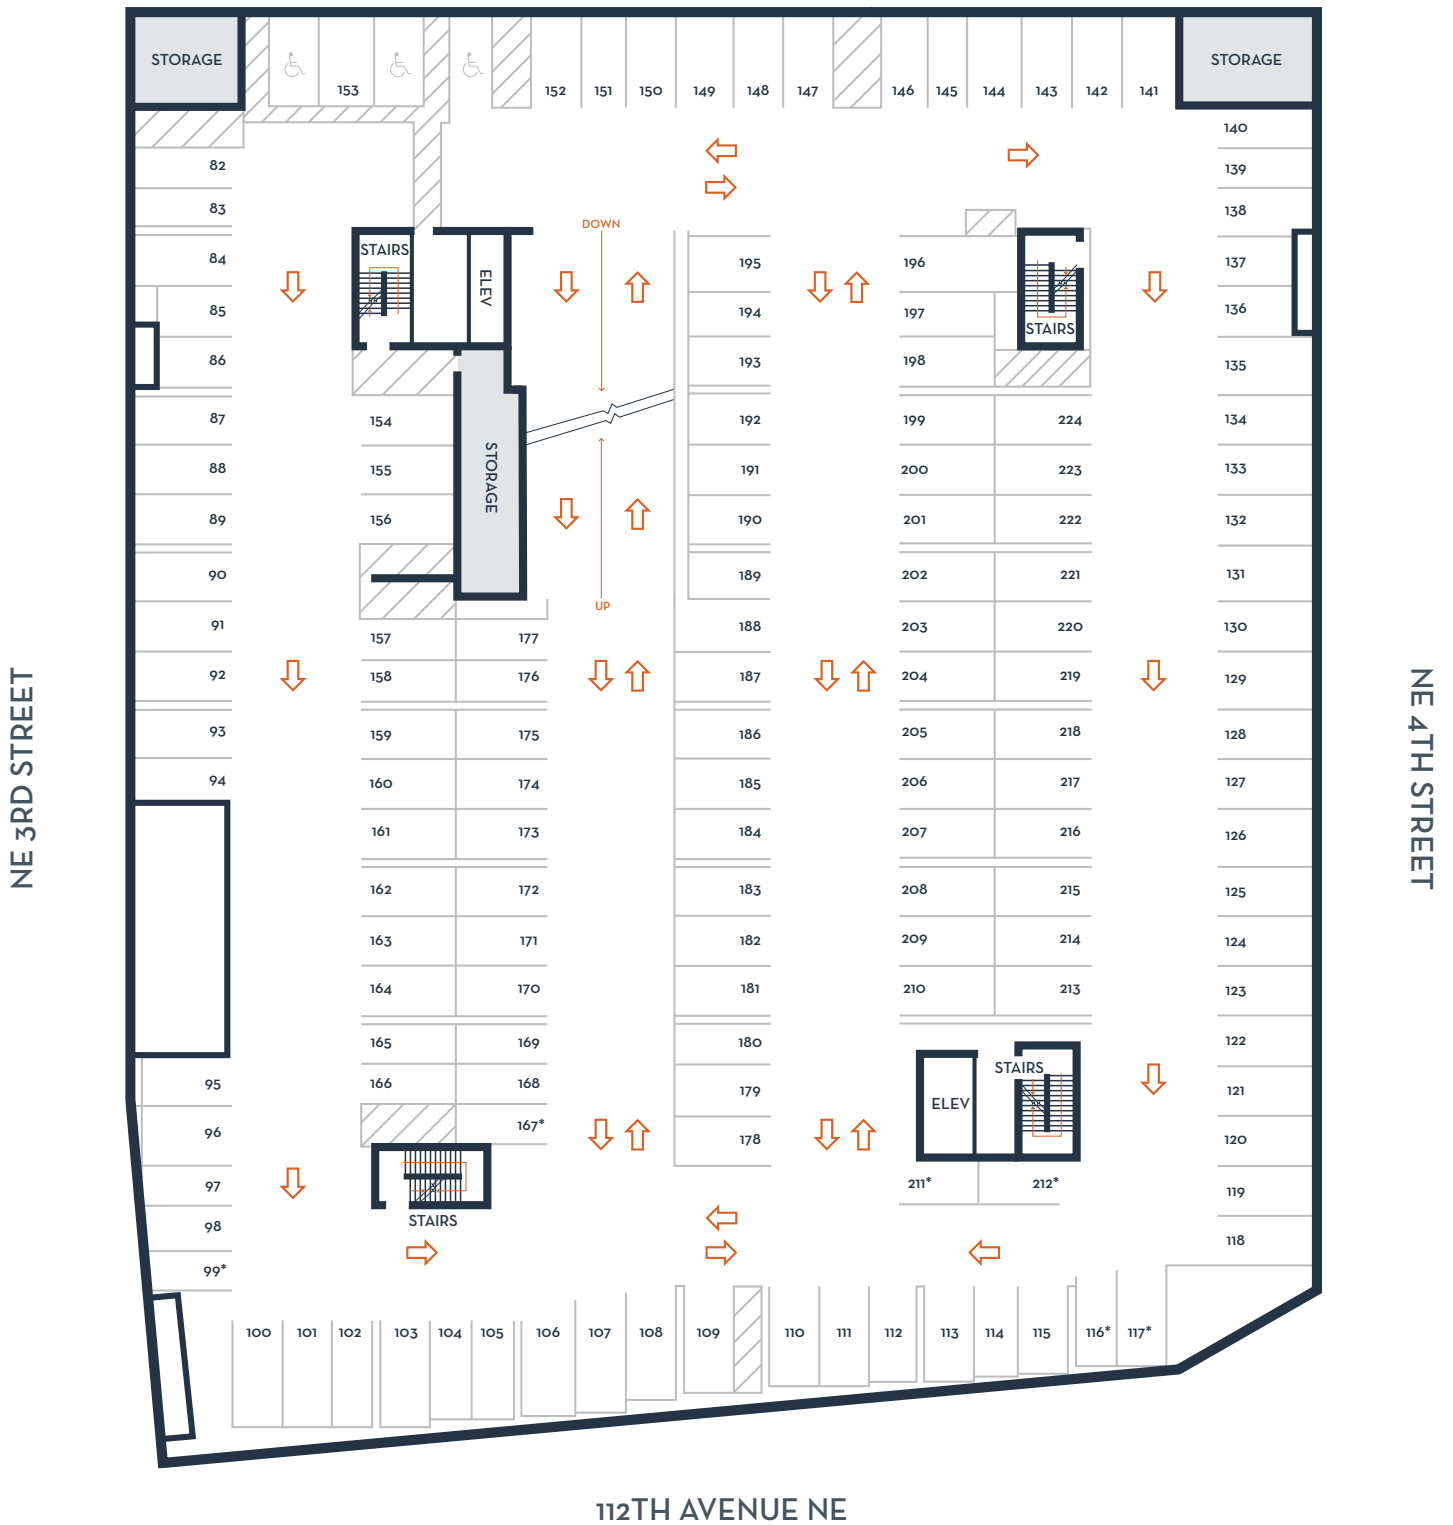

111TH AVENUE NE

basement level 1

METRO · 112
FINE APARTMENT LIVING

111TH AVENUE NE

basement level 2

METRO · 112
FINE APARTMENT LIVING

111TH AVENUE NE

112TH AVENUE NE

level 1

- Studio
- One Bedroom / One Bath
- One Bedroom / One Bath + Study
- Open One Bedroom / One Bath
- Two Bedroom / Two Bath
- Two Bedroom / Two Bath + Study

317 112th Ave NE, Bellevue, WA 98004 • RentMetro112.com

METRO · 112
FINE APARTMENT LIVING

111TH AVENUE NE

level 2

- Studio
- One Bedroom / One Bath
- One Bedroom / One Bath + Study
- Open One Bedroom / One Bath
- Two Bedroom / Two Bath
- Two Bedroom / Two Bath + Study

317 112th Ave NE, Bellevue, WA 98004 • RentMetro112.com

METRO · 112
FINE APARTMENT LIVING

111TH AVENUE NE

level 3

- Studio
- One Bedroom / One Bath
- One Bedroom / One Bath + Study
- Open One Bedroom / One Bath
- Two Bedroom / Two Bath
- Two Bedroom / Two Bath + Study