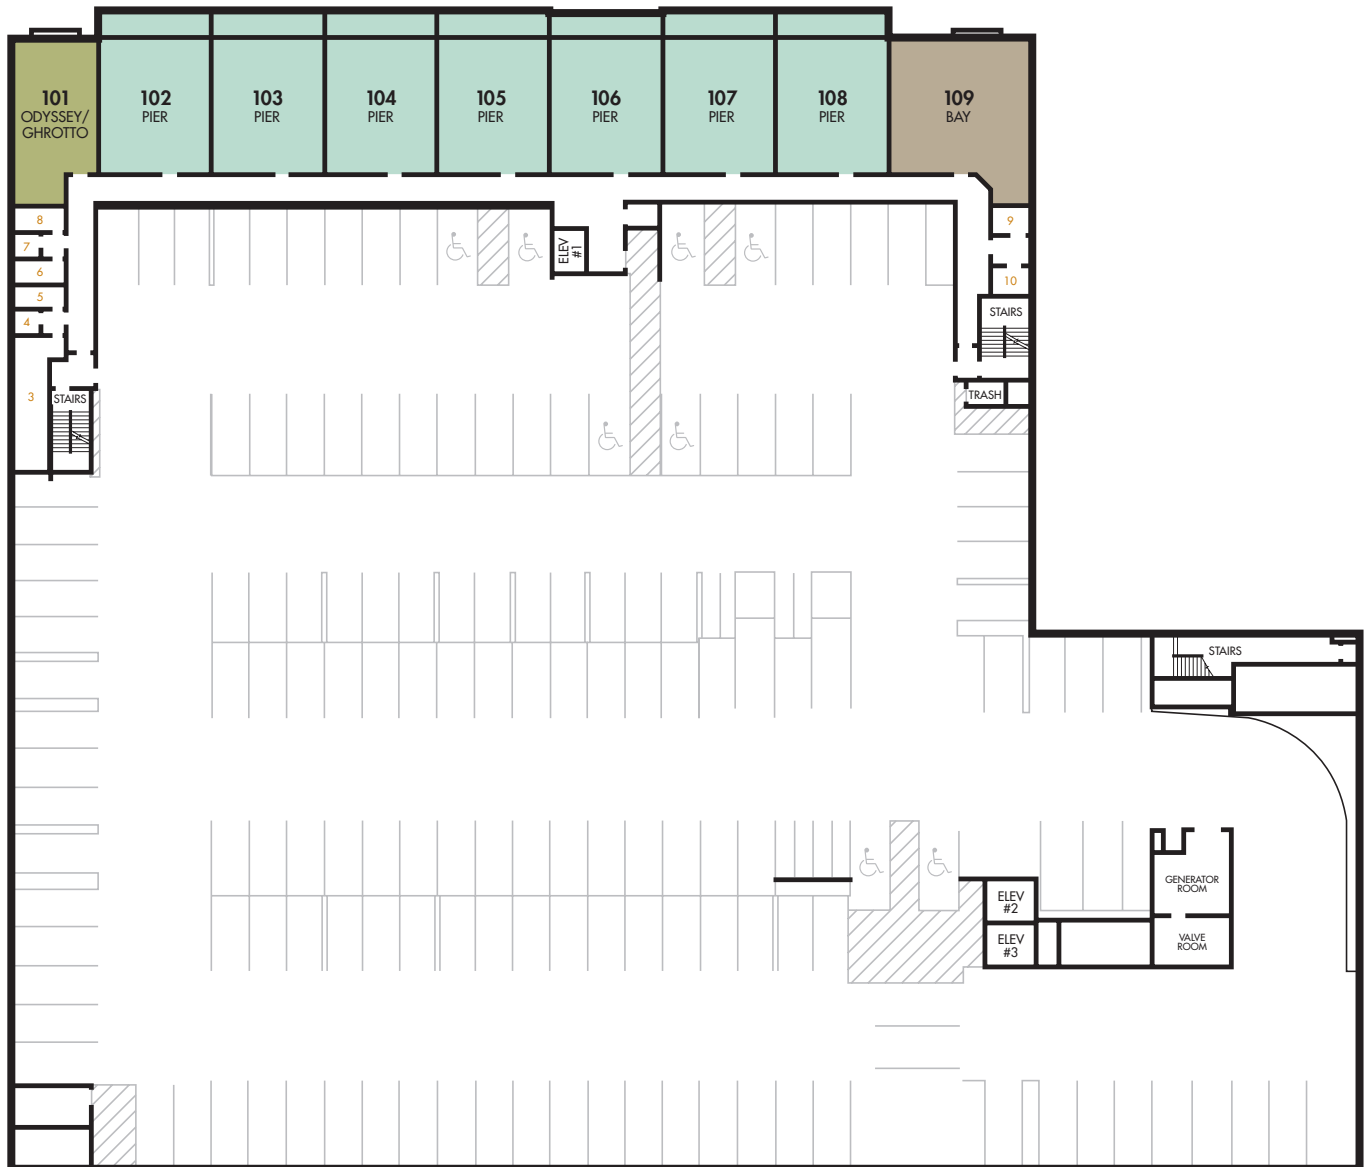

## PARKING LEVEL 1 - 2ND FLOOR

- STUDIO
- 1 BED
- 1 BED + DEN
- 2 BED

Prices change daily. Floor plans are not to scale. Dimensions and square footage may vary.

## PARKING LEVEL 2 - GROUND FLOOR

- STUDIO
- 1 BED
- 1 BED + DEN
- 2 BED

Prices change daily. Floor plans are not to scale. Dimensions and square footage may vary.

## LEVEL 1

- STUDIO
- 1 BED
- 1 BED + DEN
- 2 BED

Prices change daily. Floor plans are not to scale. Dimensions and square footage may vary.