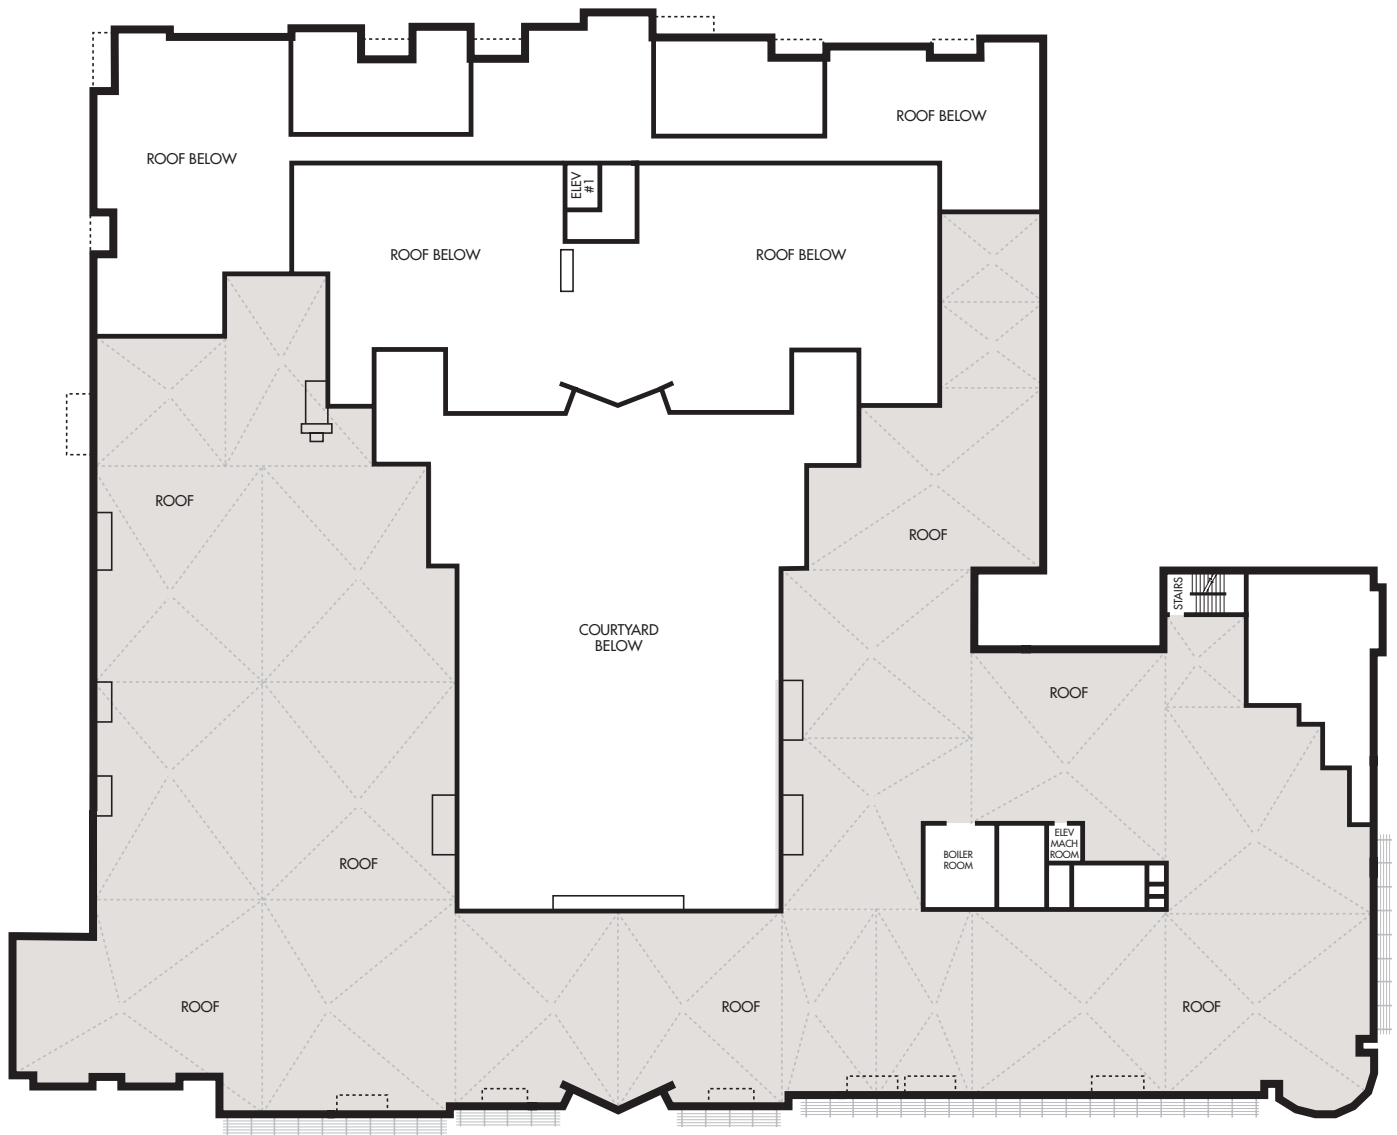

## LEVEL 5

- STUDIO
- 1 BED
- 1 BED + DEN
- 2 BED

Prices change daily. Floor plans are not to scale. Dimensions and square footage may vary.

## LEVEL 6

Prices change daily. Floor plans are not to scale. Dimensions and square footage may vary.

# NEPTUNE

ROOF

-  STUDIO
-  1 BED
-  1 BED + DEN
-  2 BED

*Prices change daily. Floor plans are not to scale. Dimensions and square footage may vary.*