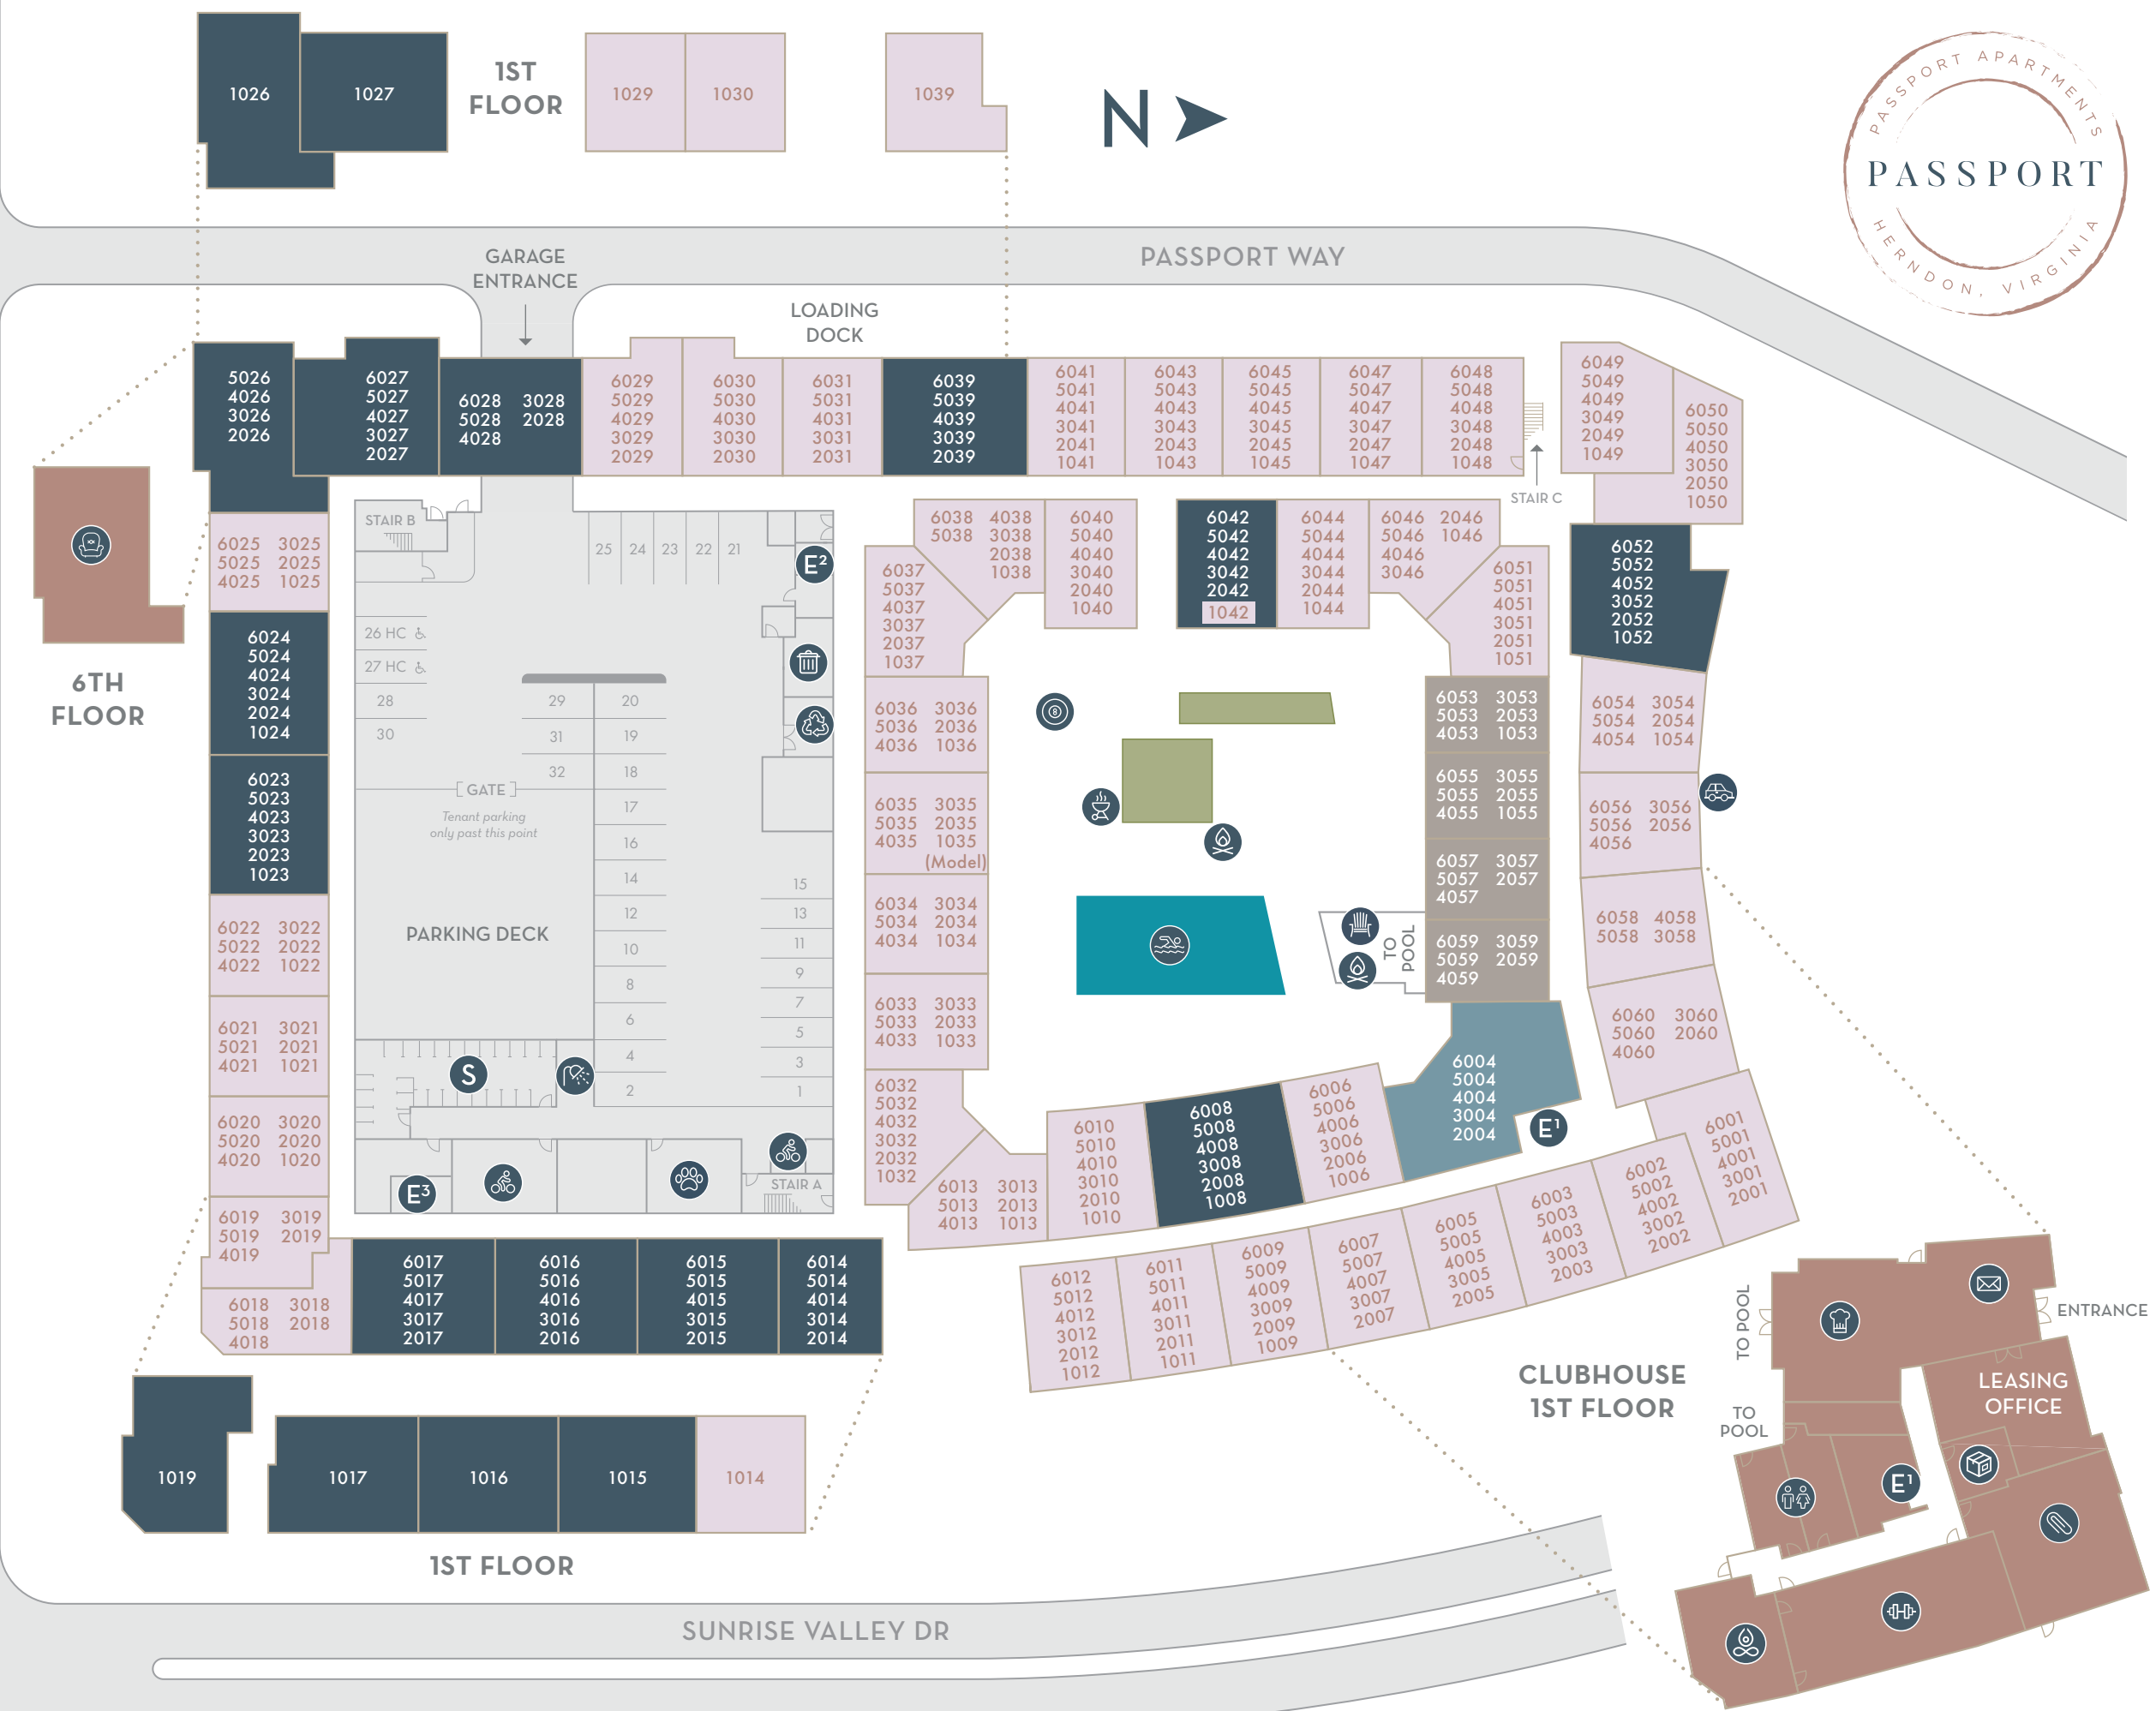

- STUDIO
- 1 BED / 1 BATH
- 2 BEDS / 2 BATHS
- 2 BEDS / 2 BATHS + DEN

**E** ELEVATORS

**GARAGE / GBI**

- 🚲 BIKE STORAGE
- 🚿 BIKE WASH
- 🐾 PET WASH
- ♻️ RECYCLING
- S** STORAGE
- 🗑️ TRASH

**1ST FLOOR**

- 🎱 BILLIARDS
- 📎 BUSINESS LOUNGE
  - Conference Room
  - Co-working Rooms
  - Private Workspaces
- 👨‍🍳 ENTERTAINMENT KITCHEN
- 🔥 FIRE FEATURE
- 🏋️ FITNESS CENTER
- 🧘 FITNESS / SPIN STUDIO
- ✉ MAIL
- 🍷 OUTDOOR KITCHEN
- 🪑 OUTDOOR LIVING ROOM
- 📦 PACKAGE LOCKERS
- 🚻 RESTROOMS
- 🚗 RIDESHARE
- 🏊 SWIMMING POOL

**6TH FLOOR**

- 🏠 SKY LOUNGE

DULLES TECHNOLOGY DR

13455 Sunrise Valley Dr.  
Herndon, VA 20171  
PassportApartments.com