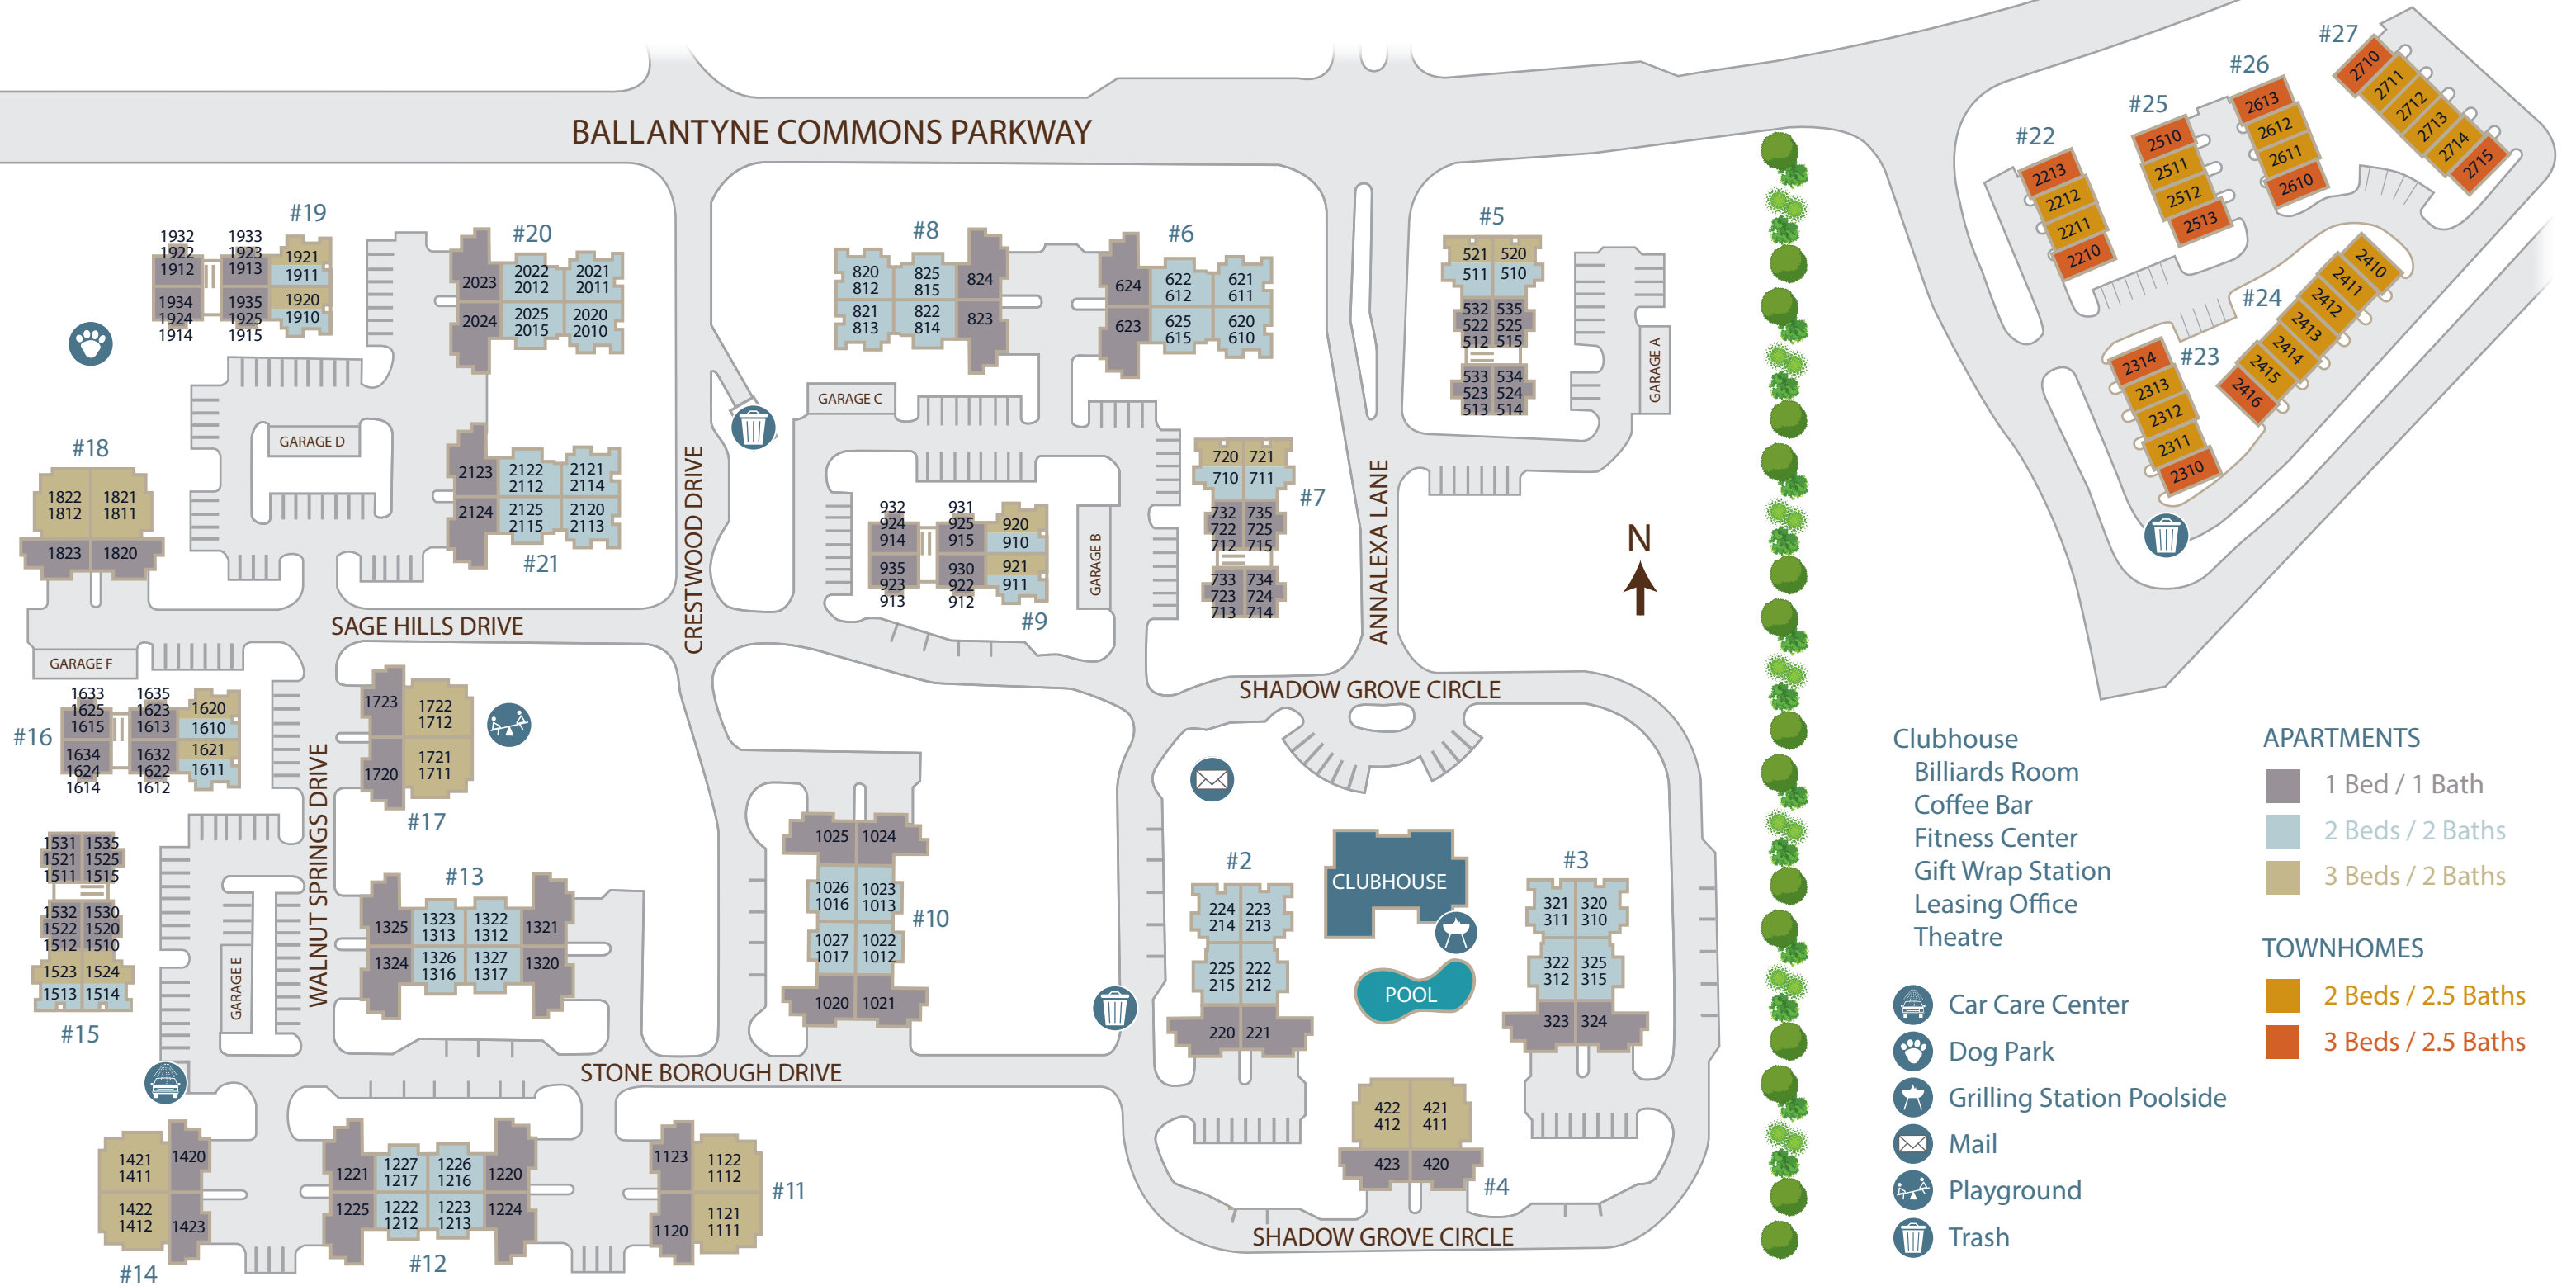

PROMENADE PARK

APARTMENTS AND TOWNHOMES

- Clubhouse
- Billiards Room
- Coffee Bar
- Fitness Center
- Gift Wrap Station
- Leasing Office
- Theatre

- Car Care Center
- Dog Park
- Grilling Station Poolside
- Mail
- Playground
- Trash

- APARTMENTS**
- 1 Bed / 1 Bath
 - 2 Beds / 2 Baths
 - 3 Beds / 2 Baths
- TOWNHOMES**
- 2 Beds / 2.5 Baths
 - 3 Beds / 2.5 Baths

INTERSTATE 485