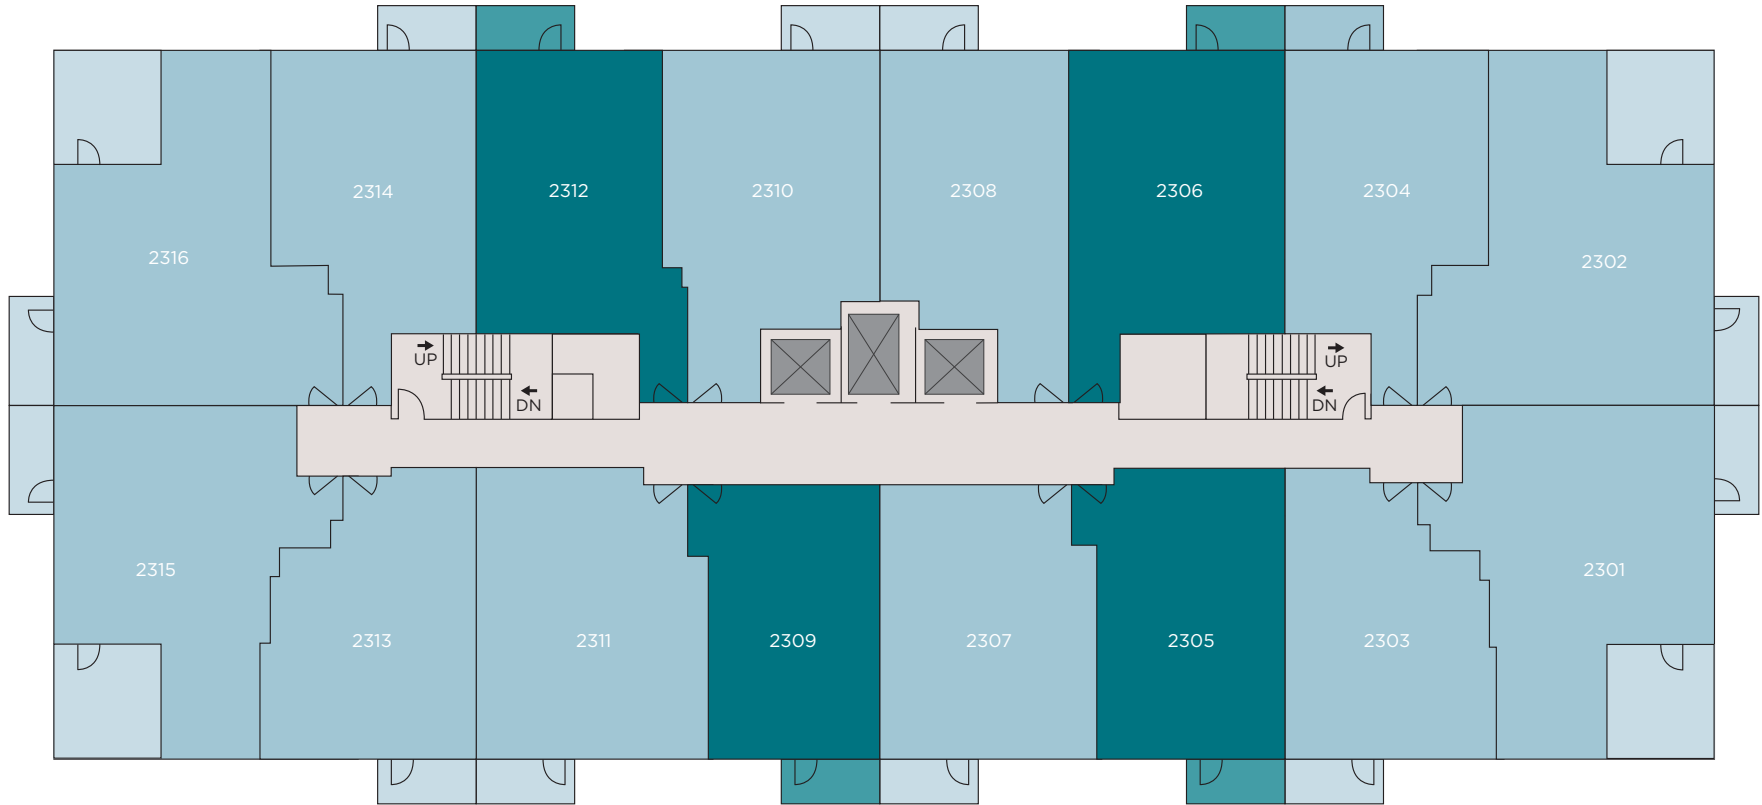

LEVEL: FOUR - TWENTY-TWO

DIVISION ST.
(ENTRANCE DRIVE)

BROADWAY

17TH AVENUE

- Studio
- 1 Bedroom | 1 Bath
- 2 Bedrooms | 2 Baths
- 3 Bedrooms | 3 Baths
- ⊠ Elevator

DIVISION ST.
(ENTRANCE DRIVE)

BROADWAY

17TH AVENUE

- Studio
- 1 Bedroom | 1 Bath
- 2 Bedrooms | 2 Baths
- 3 Bedrooms | 3 Baths
- ⊠ Elevator

DIVISION ST.
(ENTRANCE DRIVE)

BROADWAY

17TH AVENUE

SKYHOUSE

NASHVILLE

LEVEL: SKYLOUNGE & SKYDECK

- Studio
- 1 Bedroom | 1 Bath
- 2 Bedrooms | 2 Baths
- 3 Bedrooms | 3 Baths
- ⊠ Elevator
- 🔥 Fireplace
- ♿ Restroom
- 📺 Television