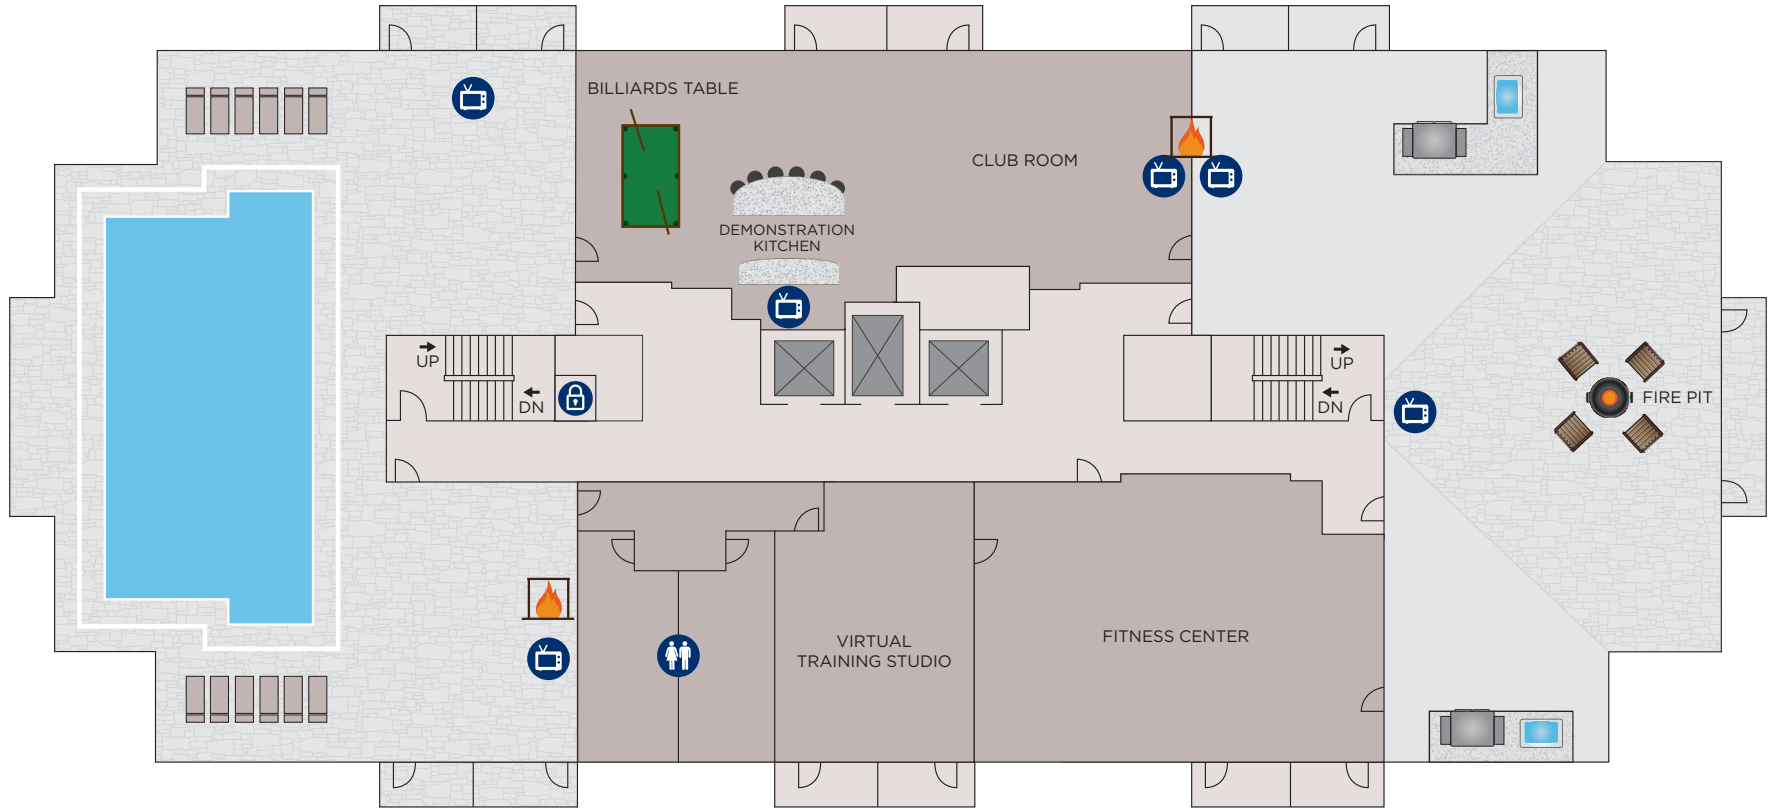

SKYHOUSE

NASHVILLE

LEVEL: GROUND

Bike Maintenance	Elevator	Picnic Umbrella
Bike Storage	Fireplace	Restroom
Car Charging Station	Mail	Trash
Concierge	Pet Wash	Covered Walkway
Dog Walk		

17TH AVENUE

SKYHOUSE

LEVEL: FOUR - TWENTY-TWO

DIVISION ST.
(ENTRANCE DRIVE)

BROADWAY

17TH AVENUE

- Studio
- 1 Bedroom | 1 Bath
- 2 Bedrooms | 2 Baths
- 3 Bedrooms | 3 Baths
- ⊠ Elevator

DIVISION ST.
(ENTRANCE DRIVE)

BROADWAY

17TH AVENUE

- Studio
- 1 Bedroom | 1 Bath
- 2 Bedrooms | 2 Baths
- 3 Bedrooms | 3 Baths
- ⊠ Elevator

DIVISION ST.
(ENTRANCE DRIVE)

BROADWAY

17TH AVENUE

SKYHOUSE

NASHVILLE

LEVEL: SKYLOUNGE & SKYDECK

- Studio
- 1 Bedroom | 1 Bath
- 2 Bedrooms | 2 Baths
- 3 Bedrooms | 3 Baths
- ⊠ Elevator
- 🔥 Fireplace
- ♿ Restroom
- 📺 Television

DIVISION ST.
(ENTRANCE DRIVE)

BROADWAY

17TH AVENUE