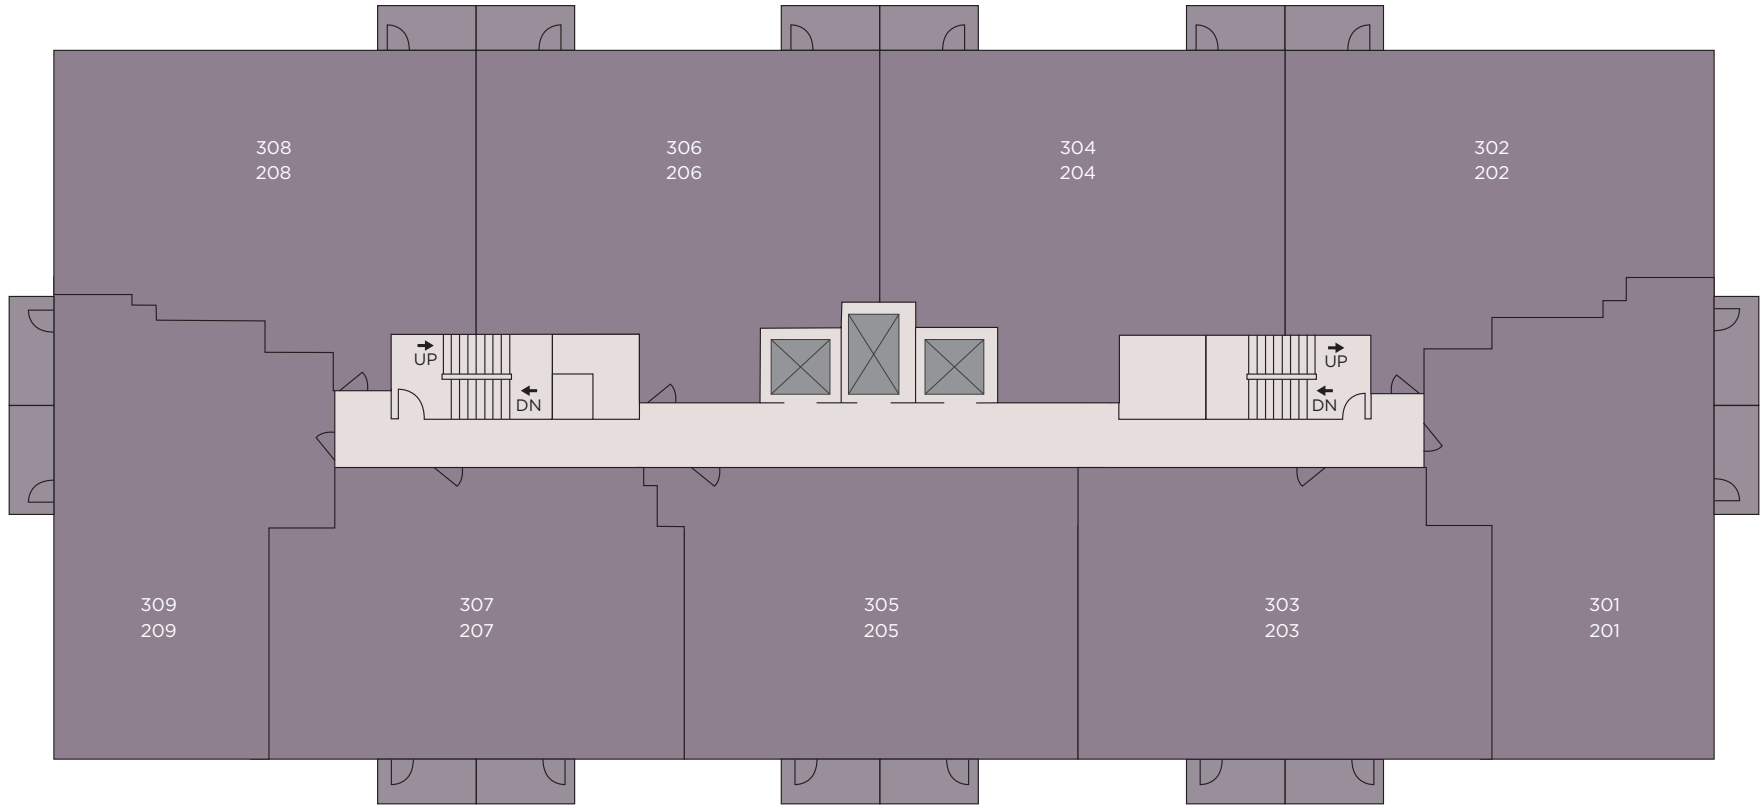

NASHVILLE

LEVEL: MEZZANINE

- Studio
- 1 Bedroom | 1 Bath
- 2 Bedrooms | 2 Baths
- 3 Bedrooms | 3 Baths
- ⊠ Elevator
- 🔒 Storage

DIVISION ST.
(ENTRANCE DRIVE)

BROADWAY

17TH AVENUE

SKYHOUSE

NASHVILLE

LEVEL: TWO - THREE

- Studio
 - 1 Bedroom | 1 Bath
 - 2 Bedrooms | 2 Baths
 - 3 Bedrooms | 3 Baths
- ⊠ Elevator

DIVISION ST.
(ENTRANCE DRIVE)

BROADWAY

17TH AVENUE

SKYHOUSE

NASHVILLE

- Studio
- 1 Bedroom | 1 Bath
- 2 Bedrooms | 2 Baths
- 3 Bedrooms | 3 Baths
- ⊠ Elevator

LEVEL: FOUR - TWENTY-TWO

DIVISION ST.
(ENTRANCE DRIVE)

BROADWAY

17TH AVENUE

- Studio
- 1 Bedroom | 1 Bath
- 2 Bedrooms | 2 Baths
- 3 Bedrooms | 3 Baths
- ⊠ Elevator

DIVISION ST.
(ENTRANCE DRIVE)

BROADWAY

17TH AVENUE