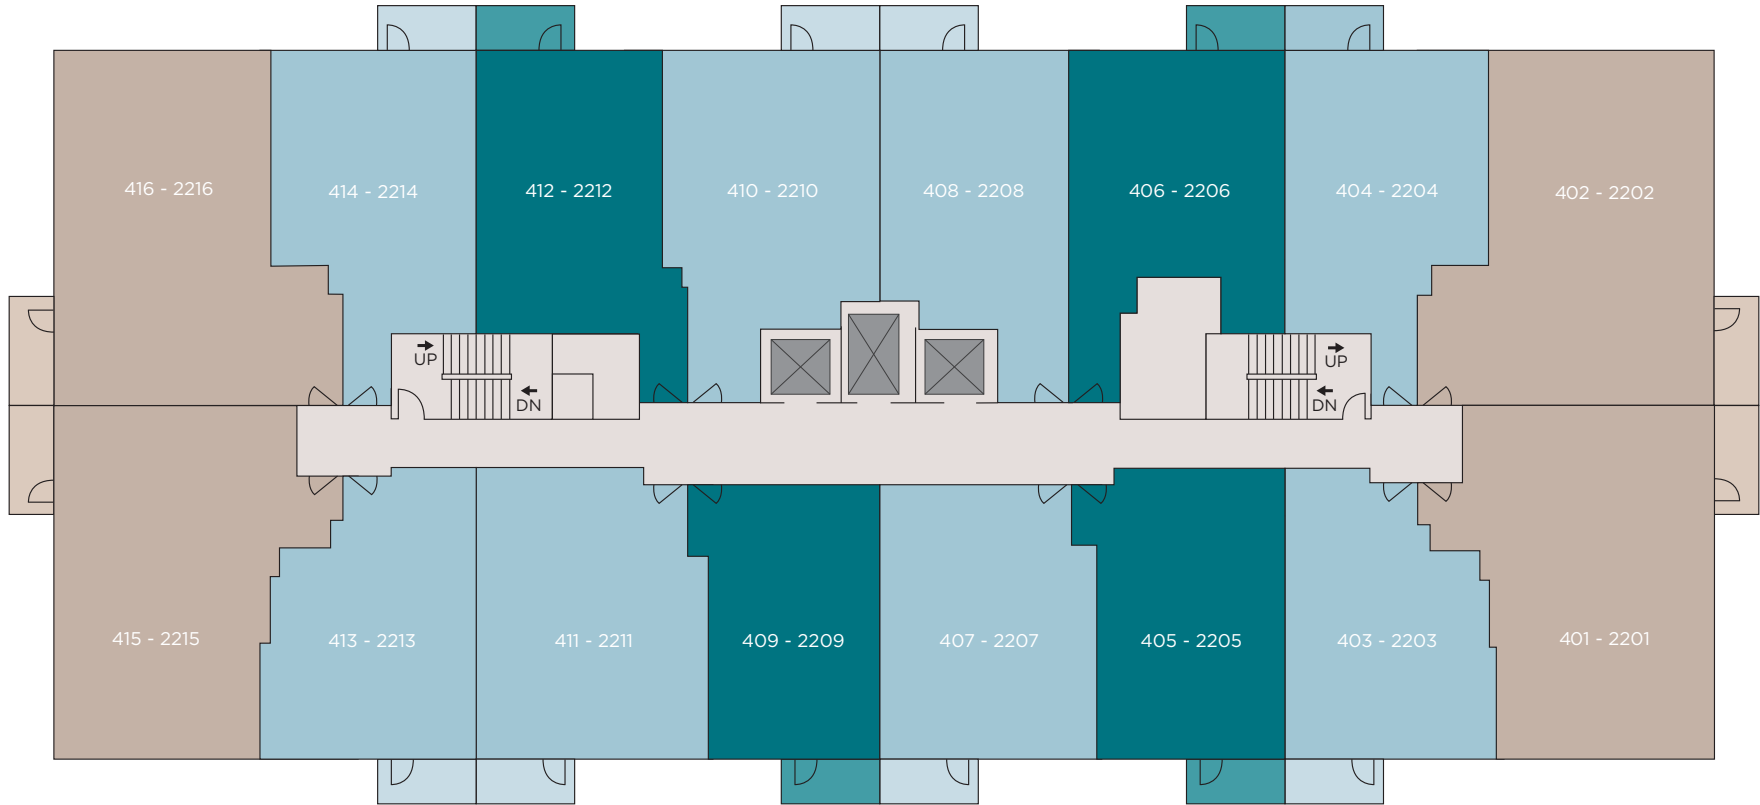

NASHVILLE

LEVEL: MEZZANINE

- Studio
- 1 Bedroom | 1 Bath
- 2 Bedrooms | 2 Baths
- 3 Bedrooms | 3 Baths
- ⊠ Elevator
- 🔒 Storage

DIVISION ST.
(ENTRANCE DRIVE)

BROADWAY

17TH AVENUE

SKYHOUSE

NASHVILLE

LEVEL: TWO - THREE

- Studio
 - 1 Bedroom | 1 Bath
 - 2 Bedrooms | 2 Baths
 - 3 Bedrooms | 3 Baths
- ⊠ Elevator

DIVISION ST.
(ENTRANCE DRIVE)

BROADWAY

17TH AVENUE

SKYHOUSE

NASHVILLE

- Studio
- 1 Bedroom | 1 Bath
- 2 Bedrooms | 2 Baths
- 3 Bedrooms | 3 Baths
- ⊠ Elevator

LEVEL: FOUR - TWENTY-TWO

DIVISION ST.
(ENTRANCE DRIVE)

BROADWAY

17TH AVENUE

- Studio
- 1 Bedroom | 1 Bath
- 2 Bedrooms | 2 Baths
- 3 Bedrooms | 3 Baths
- ⊠ Elevator

DIVISION ST.
(ENTRANCE DRIVE)

BROADWAY

17TH AVENUE