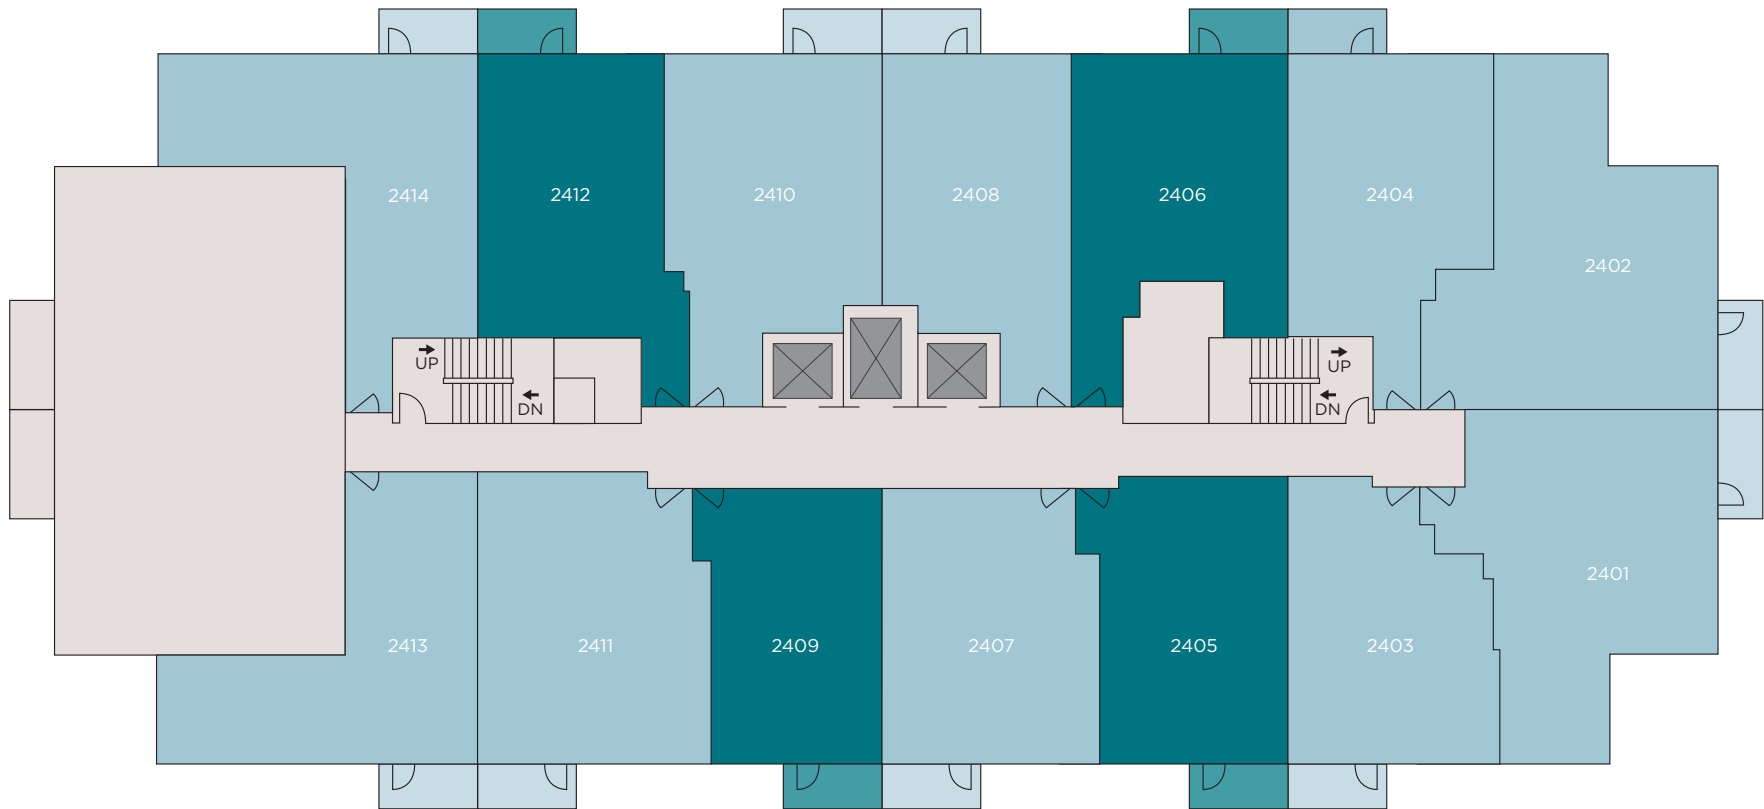

LEVEL: FOUR - TWENTY-TWO

DIVISION ST.
(ENTRANCE DRIVE)

BROADWAY

17TH AVENUE

- Studio
- 1 Bedroom | 1 Bath
- 2 Bedrooms | 2 Baths
- 3 Bedrooms | 3 Baths
- ⊠ Elevator

DIVISION ST.
(ENTRANCE DRIVE)

BROADWAY

17TH AVENUE

- Studio
- 1 Bedroom | 1 Bath
- 2 Bedrooms | 2 Baths
- 3 Bedrooms | 3 Baths
- ⊠ Elevator

DIVISION ST.
(ENTRANCE DRIVE)

BROADWAY

17TH AVENUE

SKYHOUSE

NASHVILLE

LEVEL: SKYLOUNGE & SKYDECK

- Studio
- 1 Bedroom | 1 Bath
- 2 Bedrooms | 2 Baths
- 3 Bedrooms | 3 Baths
- ⊠ Elevator
- 🔥 Fireplace
- ♿ Restroom
- 📺 Television

DIVISION ST.
(ENTRANCE DRIVE)

BROADWAY

17TH AVENUE