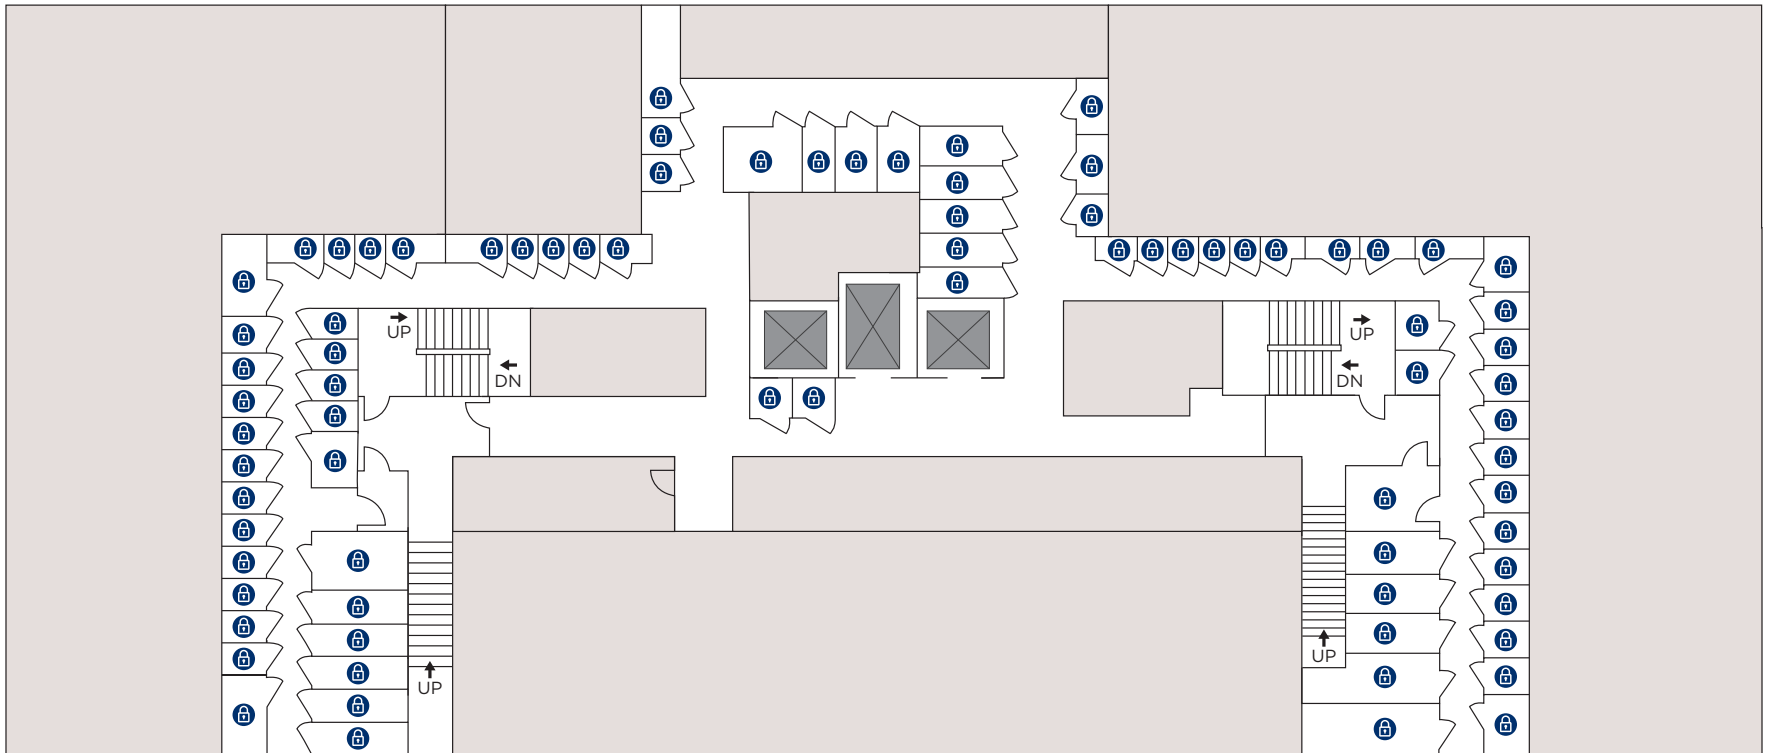

SKYHOUSE

NASHVILLE

LEVEL: GROUND

Bike Maintenance	Elevator	Picnic Umbrella
Bike Storage	Fireplace	Restroom
Car Charging Station	Mail	Trash
Concierge	Pet Wash	Covered Walkway
Dog Walk		

17TH AVENUE

SKYHOUSE

NASHVILLE

LEVEL: MEZZANINE

- Studio
- 1 Bedroom | 1 Bath
- 2 Bedrooms | 2 Baths
- 3 Bedrooms | 3 Baths
- ⊠ Elevator
- 🔒 Storage

DIVISION ST.
(ENTRANCE DRIVE)

BROADWAY

17TH AVENUE

SKYHOUSE

NASHVILLE

LEVEL: TWO - THREE

- Studio
 - 1 Bedroom | 1 Bath
 - 2 Bedrooms | 2 Baths
 - 3 Bedrooms | 3 Baths
- ⊠ Elevator

DIVISION ST.
(ENTRANCE DRIVE)

BROADWAY

17TH AVENUE

SKYHOUSE

NASHVILLE

- Studio
- 1 Bedroom | 1 Bath
- 2 Bedrooms | 2 Baths
- 3 Bedrooms | 3 Baths
- ⊠ Elevator

LEVEL: FOUR - TWENTY-TWO

DIVISION ST.
(ENTRANCE DRIVE)

BROADWAY

17TH AVENUE

- Studio
- 1 Bedroom | 1 Bath
- 2 Bedrooms | 2 Baths
- 3 Bedrooms | 3 Baths
- ⊠ Elevator

DIVISION ST.
(ENTRANCE DRIVE)

BROADWAY

17TH AVENUE