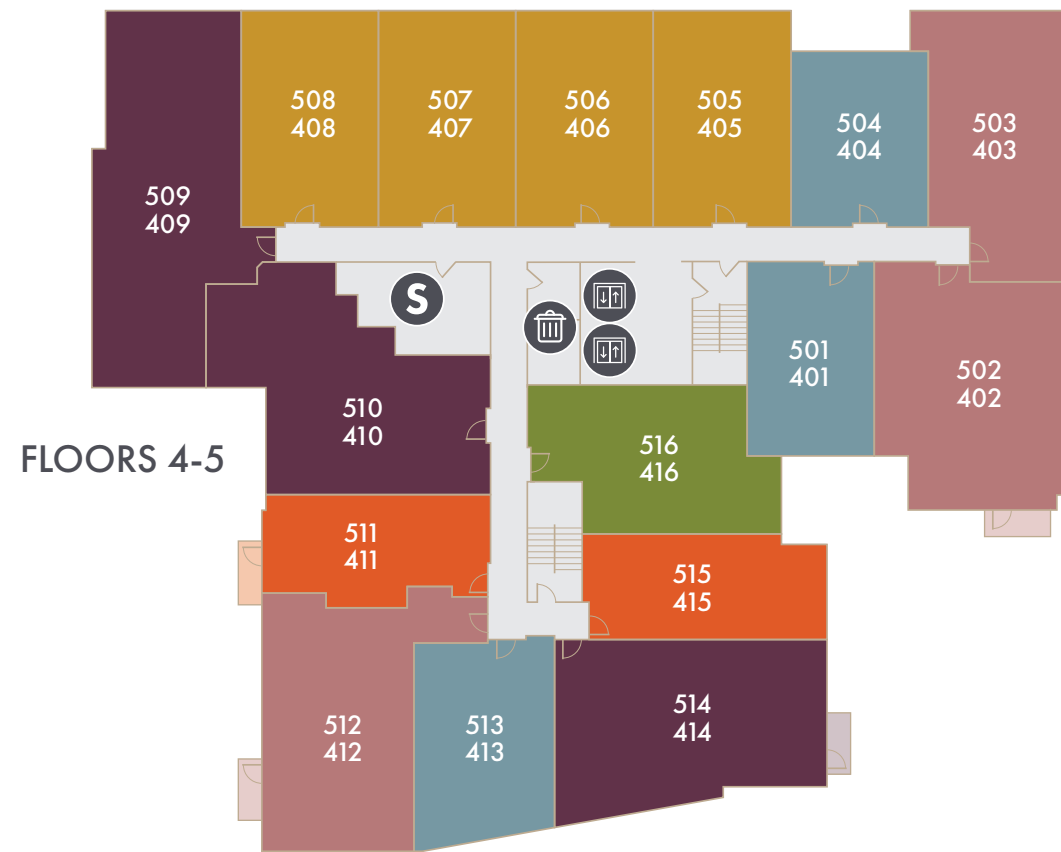

PARKING

FLOOR 1

FLOOR 2
(LOBBY)

FLOOR 3

APARTMENTS

- STUDIO
- 1 BED / 1 BATH
- 1 BED / 1 BATH + DEN
- 2 BEDS / 1 BATH
- 2 BEDS / 2 BATHS
- 2 BEDS / 2 BATHS + DEN

- ★ LEASING
- 👤 CONCIERGE

AMENITIES

PARKING

- 🐾 PET SPA

FLOOR 2

- 🏋️ FITNESS CENTER

ESSENTIALS

- 🚲 BIKE STORAGE
- ⚡ ELECTRIC VEHICLE CHARGERS
- 📧 ELEVATORS
- ✉️ MAIL
- 📦 PACKAGE ROOM
- 🚻 RESTROOMS
- 📍 STORAGE
- 🗑️ TRASH

DRIVEWAY

**THE
CAMILLE**

APARTMENTS

7000 Wisconsin Ave, Bethesda, MD 20815

TheCamille.com

APARTMENTS

- STUDIO
- 1 BED / 1 BATH
- 1 BED / 1 BATH + DEN
- 2 BEDS / 1 BATH
- 2 BEDS / 2 BATHS
- 2 BEDS / 2 BATHS + DEN

AMENITIES

FLOOR 14 (SkyLounge)