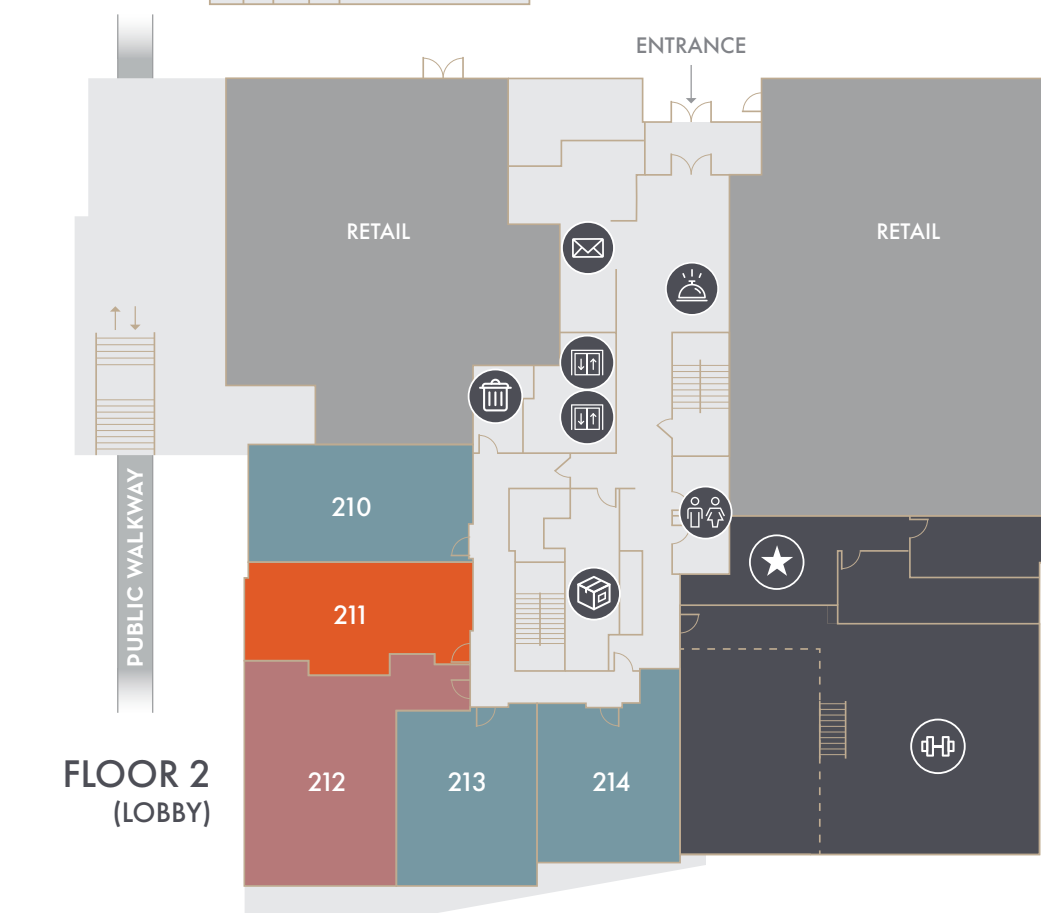

PARKING

FLOOR 1

FLOOR 2
(LOBBY)

FLOOR 3

APARTMENTS

- STUDIO
- 1 BED / 1 BATH
- 1 BED / 1 BATH + DEN
- 2 BEDS / 1 BATH
- 2 BEDS / 2 BATHS
- 2 BEDS / 2 BATHS + DEN

- ★ LEASING
- 👤 CONCIERGE

AMENITIES

PARKING

- 🐾 PET SPA

FLOOR 2

- 🏋️ FITNESS CENTER

ESSENTIALS

- 🚲 BIKE STORAGE
- ⚡ ELECTRIC VEHICLE CHARGERS
- 📧 ELEVATORS
- ✉️ MAIL
- 📦 PACKAGE ROOM
- 🚻 RESTROOMS
- 📍 STORAGE
- 🗑️ TRASH

DRIVEWAY

**THE
CAMILLE**

APARTMENTS

7000 Wisconsin Ave, Bethesda, MD 20815

TheCamille.com

APARTMENTS

- STUDIO
- 1 BED / 1 BATH
- 1 BED / 1 BATH + DEN
- 2 BEDS / 1 BATH
- 2 BEDS / 2 BATHS
- 2 BEDS / 2 BATHS + DEN

AMENITIES

FLOOR 14 (SkyLounge)