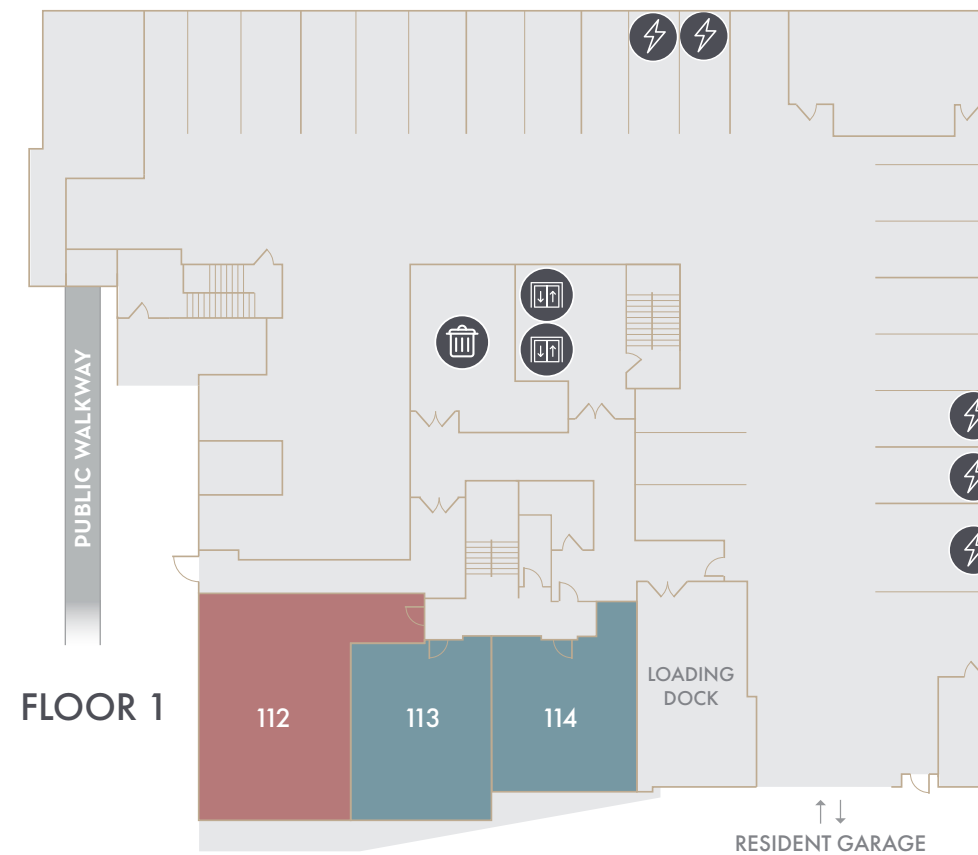

PARKING

FLOOR 1

FLOOR 2
(LOBBY)

FLOOR 3

APARTMENTS

- STUDIO
- 1 BED / 1 BATH
- 1 BED / 1 BATH + DEN
- 2 BEDS / 1 BATH
- 2 BEDS / 2 BATHS
- 2 BEDS / 2 BATHS + DEN

- ★ LEASING
- 👤 CONCIERGE

AMENITIES

PARKING

- 🐾 PET SPA

FLOOR 2

- 🏋️ FITNESS CENTER

ESSENTIALS

- 🚲 BIKE STORAGE
- ⚡ ELECTRIC VEHICLE CHARGERS
- 📧 ELEVATORS
- ✉️ MAIL
- 📦 PACKAGE ROOM
- 🚻 RESTROOMS
- 📍 STORAGE
- 🗑️ TRASH

DRIVEWAY

**THE
CAMILLE**

APARTMENTS

7000 Wisconsin Ave, Bethesda, MD 20815

TheCamille.com

APARTMENTS

- STUDIO
- 1 BED / 1 BATH
- 1 BED / 1 BATH + DEN
- 2 BEDS / 1 BATH
- 2 BEDS / 2 BATHS
- 2 BEDS / 2 BATHS + DEN

AMENITIES

FLOOR 14 (SkyLounge)