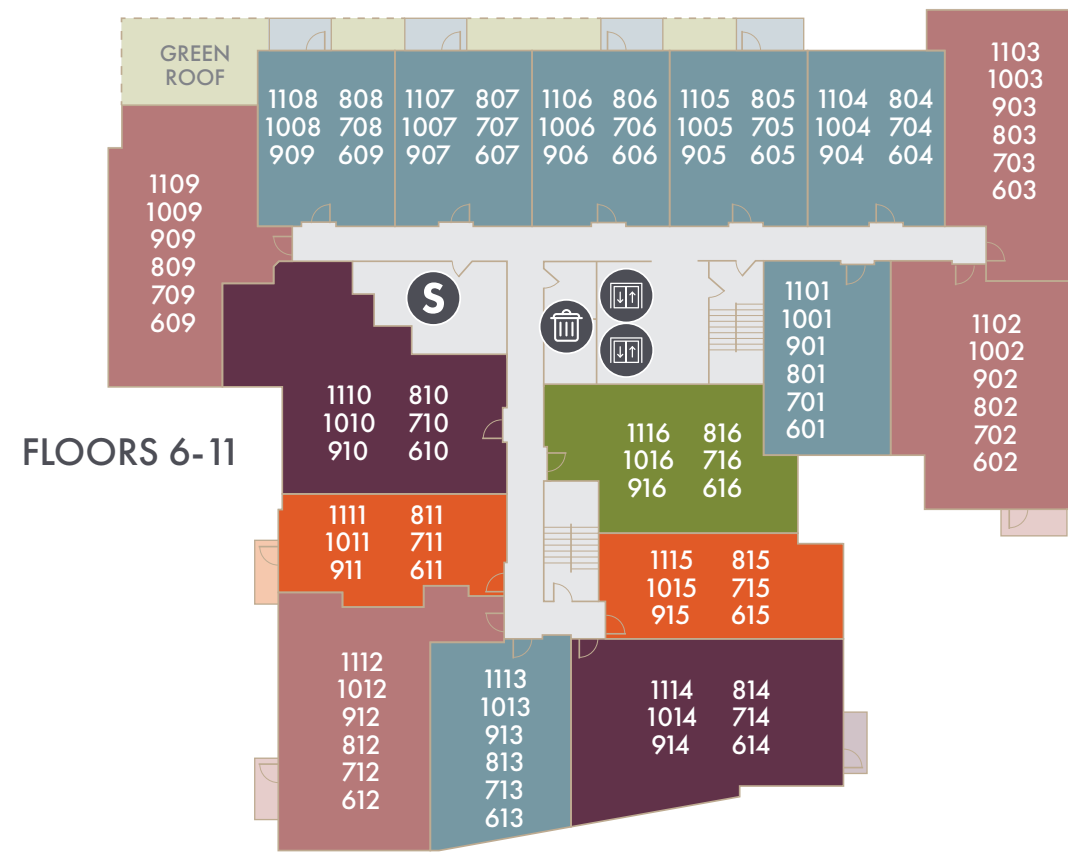

PARKING

FLOOR 1

FLOOR 2
(LOBBY)

FLOOR 3

APARTMENTS

- STUDIO
- 1 BED / 1 BATH
- 1 BED / 1 BATH + DEN
- 2 BEDS / 1 BATH
- 2 BEDS / 2 BATHS
- 2 BEDS / 2 BATHS + DEN

- ★ LEASING
- 👤 CONCIERGE

AMENITIES

PARKING

- 🐾 PET SPA

FLOOR 2

- 🏋️ FITNESS CENTER

ESSENTIALS

- 🚲 BIKE STORAGE
- ⚡ ELECTRIC VEHICLE CHARGERS
- 📧 ELEVATORS
- ✉️ MAIL
- 📦 PACKAGE ROOM
- 🚻 RESTROOMS
- 📍 STORAGE
- 🗑️ TRASH

DRIVEWAY

**THE
CAMILLE**

APARTMENTS

7000 Wisconsin Ave, Bethesda, MD 20815

TheCamille.com

APARTMENTS

- STUDIO
- 1 BED / 1 BATH
- 1 BED / 1 BATH + DEN
- 2 BEDS / 1 BATH
- 2 BEDS / 2 BATHS
- 2 BEDS / 2 BATHS + DEN

AMENITIES

FLOOR 14 (SkyLounge)