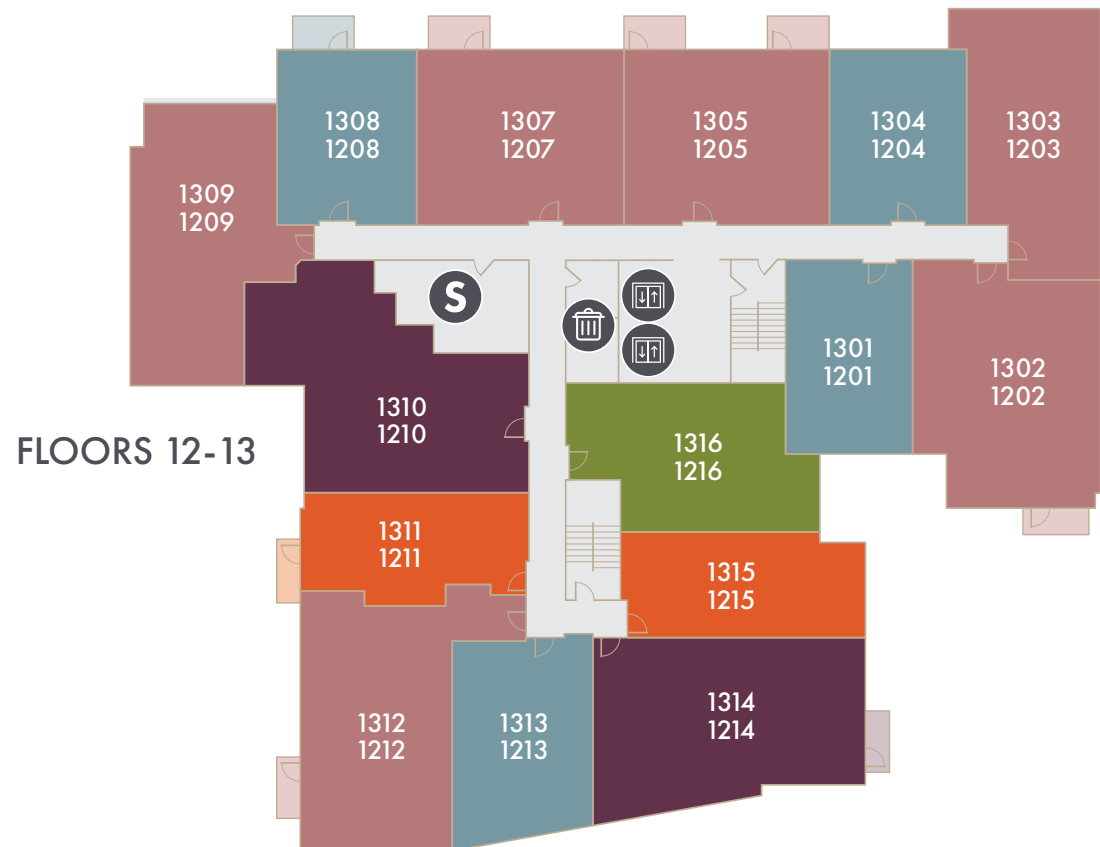

PARKING

FLOOR 1

FLOOR 2
(LOBBY)

FLOOR 3

APARTMENTS

- STUDIO
- 1 BED / 1 BATH
- 1 BED / 1 BATH + DEN
- 2 BEDS / 1 BATH
- 2 BEDS / 2 BATHS
- 2 BEDS / 2 BATHS + DEN

- ★ LEASING
- 👤 CONCIERGE

AMENITIES

PARKING

- 🐾 PET SPA

FLOOR 2

- 🏋️ FITNESS CENTER

ESSENTIALS

- 🚲 BIKE STORAGE
- ⚡ ELECTRIC VEHICLE CHARGERS
- 📧 ELEVATORS
- ✉️ MAIL
- 📦 PACKAGE ROOM
- 🚻 RESTROOMS
- 📍 STORAGE
- 🗑️ TRASH

DRIVEWAY

**THE
CAMILLE**

APARTMENTS

7000 Wisconsin Ave, Bethesda, MD 20815

TheCamille.com

APARTMENTS

- STUDIO
- 1 BED / 1 BATH
- 1 BED / 1 BATH + DEN
- 2 BEDS / 1 BATH
- 2 BEDS / 2 BATHS
- 2 BEDS / 2 BATHS + DEN

AMENITIES

FLOOR 14 (SkyLounge)