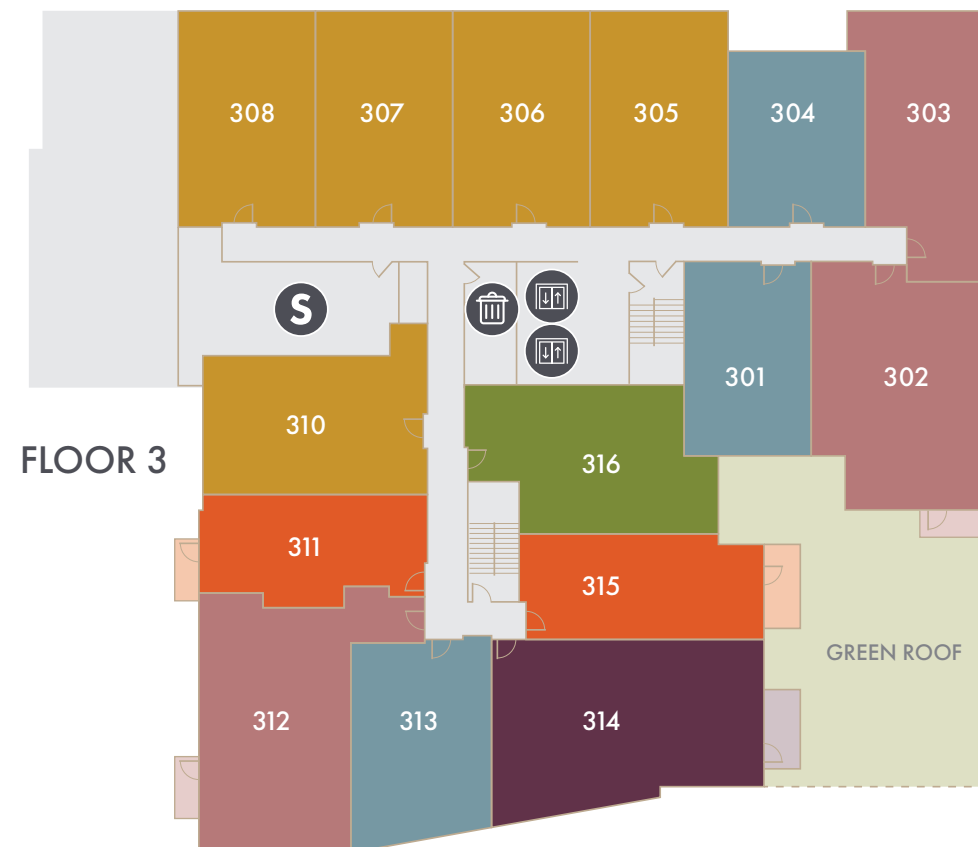

PARKING

FLOOR 1

FLOOR 2
(LOBBY)

FLOOR 3

APARTMENTS

- STUDIO
- 1 BED / 1 BATH
- 1 BED / 1 BATH + DEN
- 2 BEDS / 1 BATH
- 2 BEDS / 2 BATHS
- 2 BEDS / 2 BATHS + DEN

- ★ LEASING
- 👤 CONCIERGE

AMENITIES

PARKING

- 🐾 PET SPA

FLOOR 2

- 🏋️ FITNESS CENTER

ESSENTIALS

- 🚲 BIKE STORAGE
- ⚡ ELECTRIC VEHICLE CHARGERS
- 📧 ELEVATORS
- ✉️ MAIL
- 📦 PACKAGE ROOM
- 🚻 RESTROOMS
- 📍 STORAGE
- 🗑️ TRASH

DRIVEWAY

**THE
CAMILLE**

APARTMENTS

7000 Wisconsin Ave, Bethesda, MD 20815

TheCamille.com

APARTMENTS

- STUDIO
- 1 BED / 1 BATH
- 1 BED / 1 BATH + DEN
- 2 BEDS / 1 BATH
- 2 BEDS / 2 BATHS
- 2 BEDS / 2 BATHS + DEN

AMENITIES

FLOOR 14 (SkyLounge)