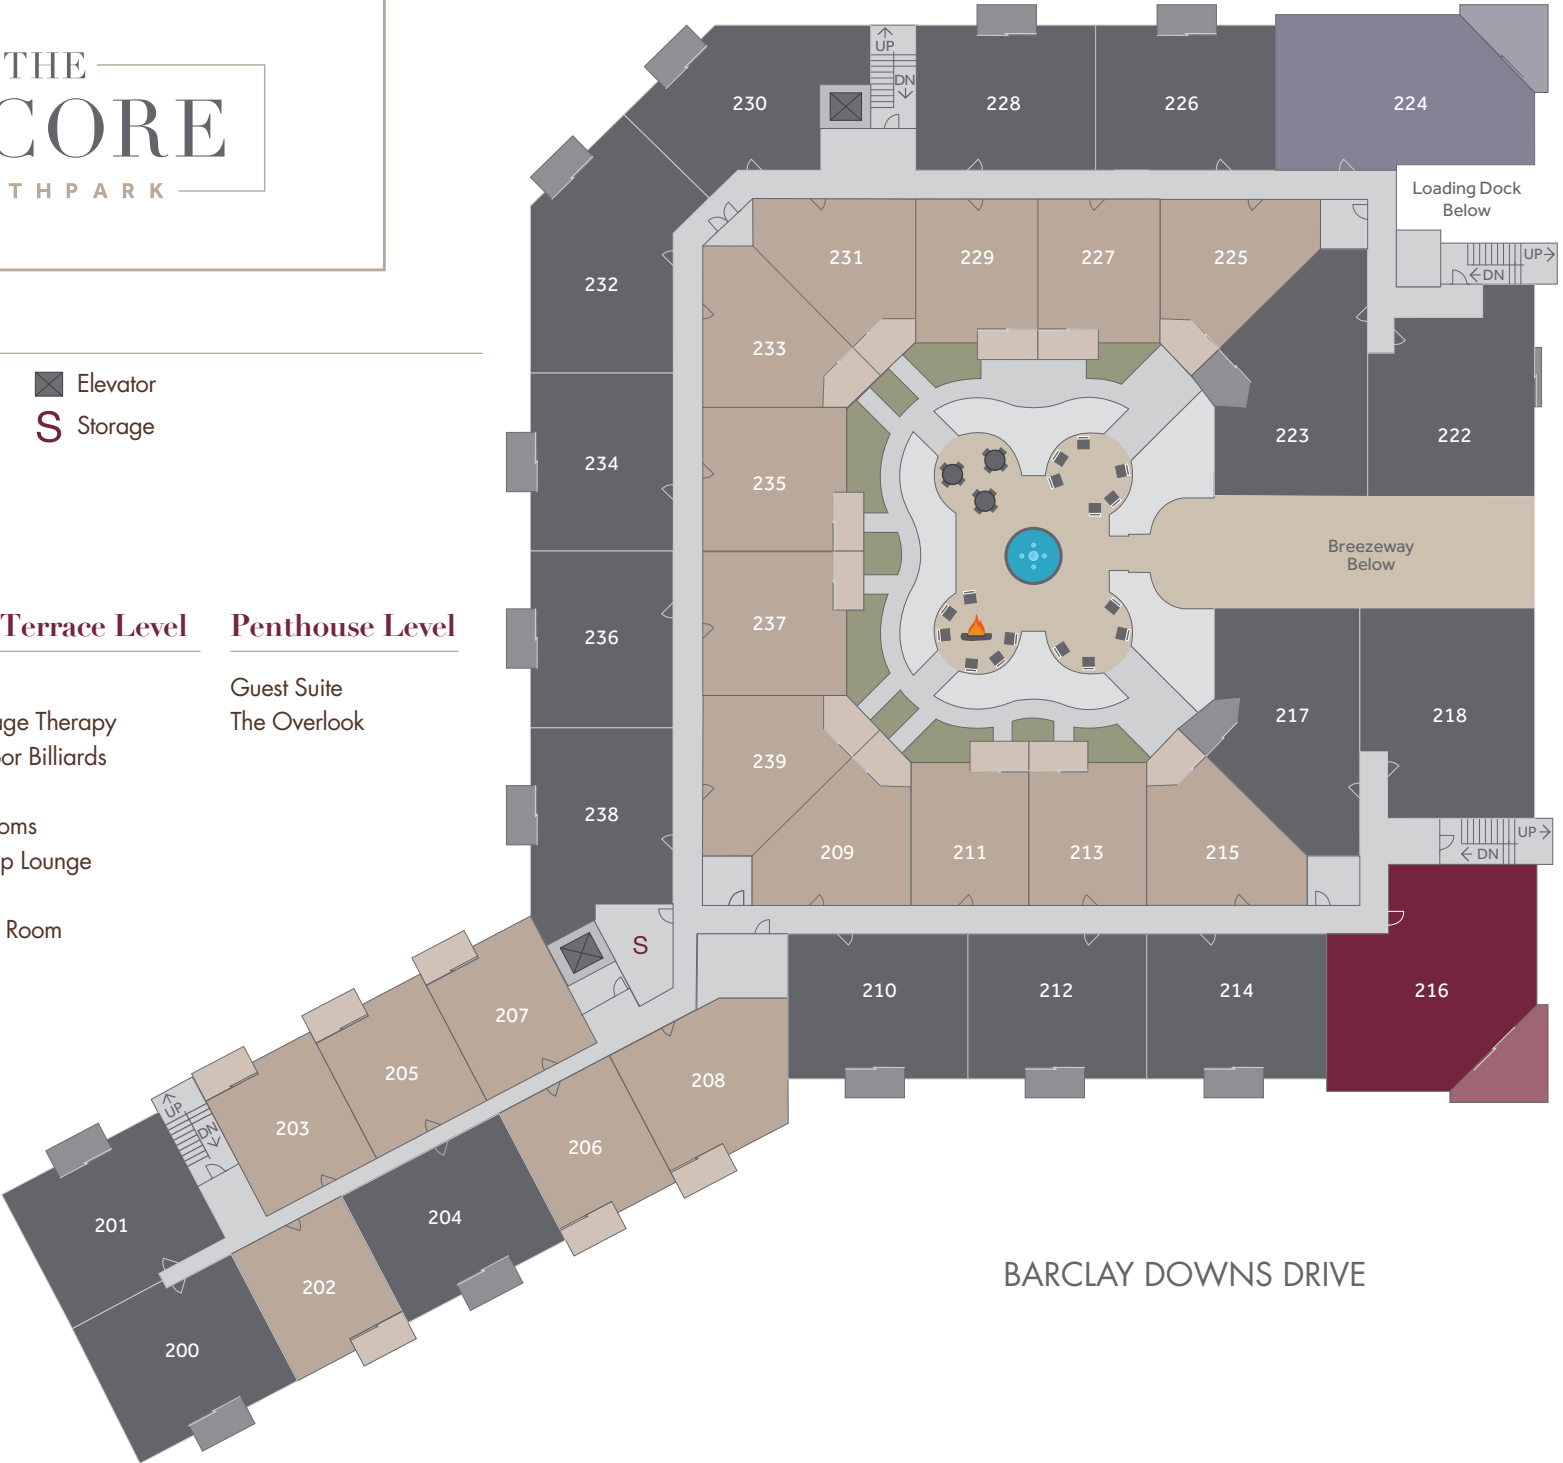

The Terrace Level

- Grill
- Massage Therapy
- Outside Billiards
- Pool
- Restrooms
- Rooftop Lounge
- Sauna
- Steam Room

Penthouse Level

- Guest Suite
- The Overlook

Alternate Garage Entry →

BARCLAY DOWNS DRIVE

MORRISON BOULEVARD

THE ENCORE

SOUTHPARK

Second Level

- 1 Bed / 1 Bath
- 2 Bed / 2 Bath
- 2 Bed / 2 Bath / Study
- 3 Bed / 2 Bath
- Elevator
- S Storage

First Level

- Conference Room
- Courtyard
- Fire Feature
- Fitness Center + Studio
- Leasing Office
- Loading Dock
- Mailboxes
- Media Lounge
- Pet Spa
- Resident Lounge
- Restrooms

The Terrace Level

- Grill
- Massage Therapy
- Outdoor Billiards
- Pool
- Restrooms
- Rooftop Lounge
- Sauna
- Steam Room

Penthouse Level

- Guest Suite
- The Overlook

MORRISON BOULEVARD

BARCLAY DOWNS DRIVE

THE ENCORE

SOUTHPARK

Third - Fifth Level

- 1 Bed / 1 Bath
- 2 Bed / 2 Bath
- 2 Bed / 2 Bath / Study
- 3 Bed / 2 Bath
- Elevator
- S Storage

First Level

- Conference Room
- Courtyard
- Fire Feature
- Fitness Center + Studio
- Leasing Office
- Loading Dock
- Mailboxes
- Media Lounge
- Pet Spa
- Resident Lounge
- Restrooms