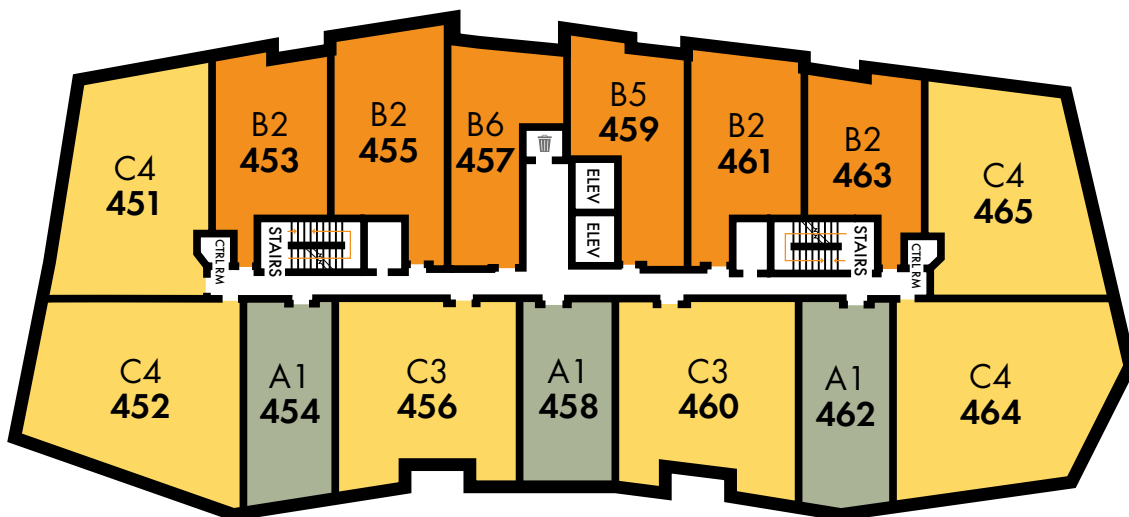

### LEVEL 3

503.546.3000 [rentmatisse.com](http://rentmatisse.com)

Information subject to change, error or deletion.

SW LOWELL STREET

SW ABERNATHY STREET