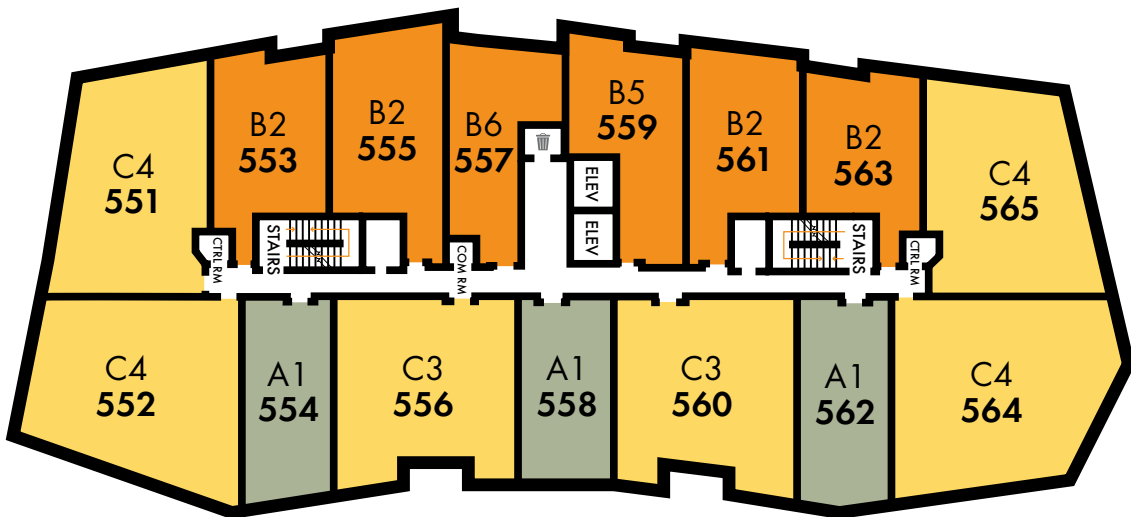

# LEVEL 4

503.546.3000 [rentmatisse.com](http://rentmatisse.com)

Information subject to change, error or deletion.

M A T I S S E

SW ABERNATHY STREET