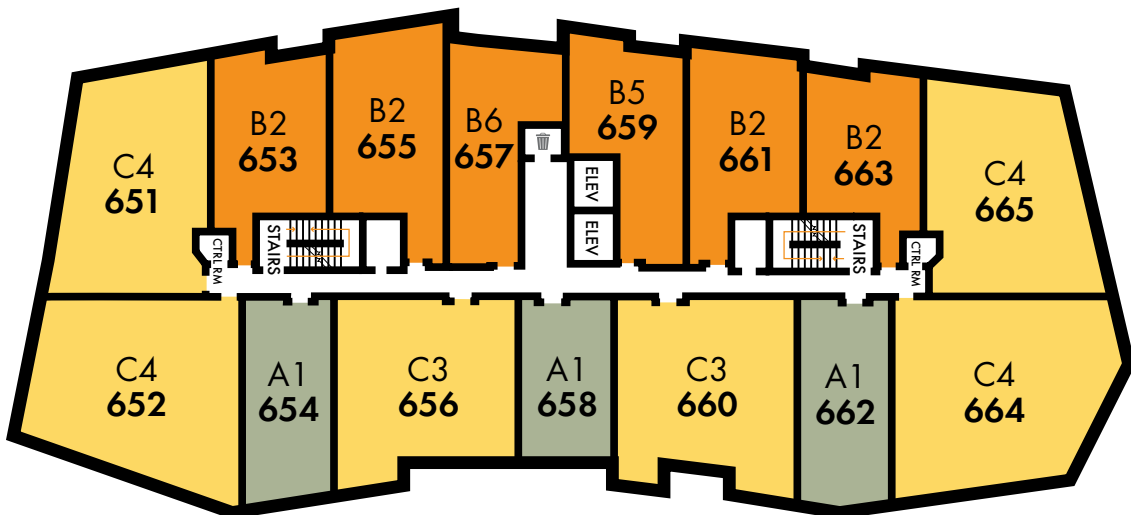

# LEVEL 5

503.546.3000 [rentmatisse.com](http://rentmatisse.com)

Information subject to change, error or deletion.

M A T I S S E

SW ABERNATHY STREET